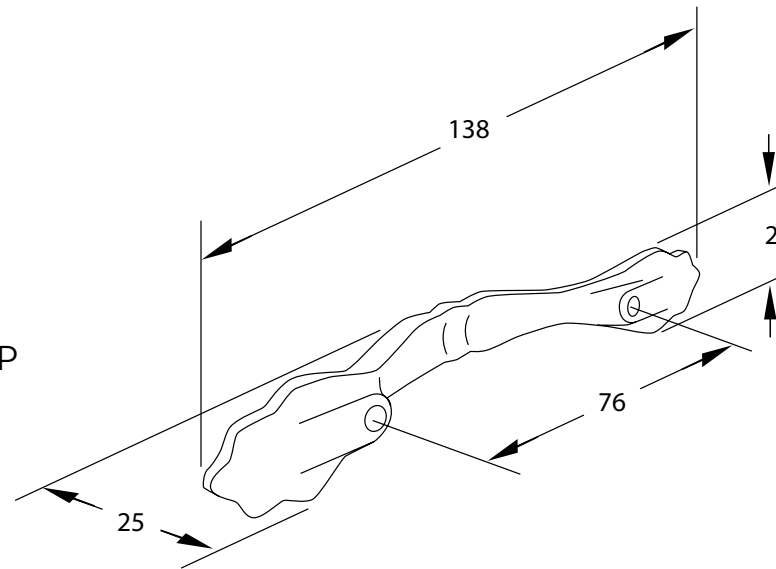

# Florenzia Handle Range

momo  
handles

Concentric Knob  
Part no. CTCK

Plain Knob  
Part no. CTMK

Cup Pull  
Part no. CTCP

Bow Handle  
Part no. CTRP