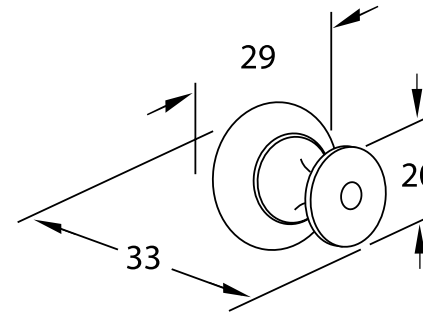

# Florenzia Handle Range

momo  
handles

Concentric Knob  
Part no. CTCK

Plain Knob  
Part no. CTMK

Cup Pull  
Part no. CTCP

Bow Handle  
Part no. CTRP