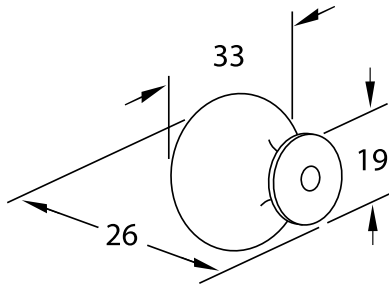

# Florenzia Handle Range

momo  
handles

Concentric Knob  
Part no. CTCK

Plain Knob  
Part no. CTMK

Cup Pull  
Part no. CTCP

Bow Handle  
Part no. CTRP