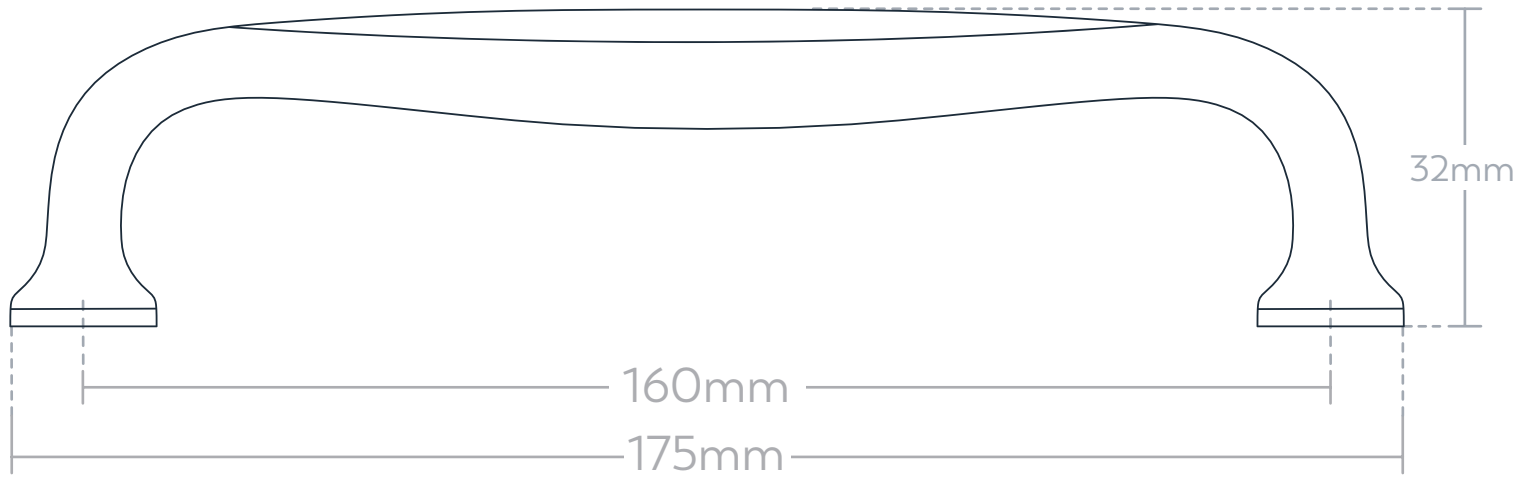

Jago Handles

momo
premium

D Handle - JDH160

Knob - JSK032

Part Number	Hole Centre	Overall Length	Width	Projection
JDH160	160	175	15	32
JSK032		32	32	23