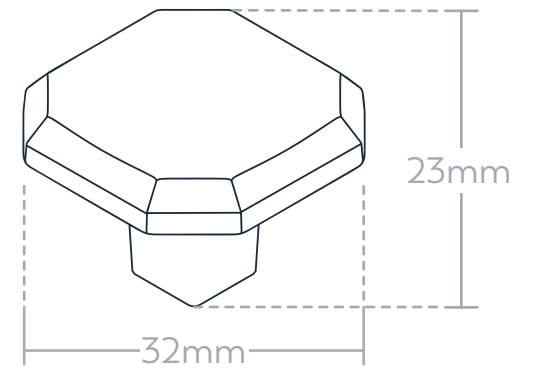

Jago Handles

momo
premium

D Handle - JDH160

Knob - JSK032

Part Number	Hole Centre	Overall Length	Width	Projection
JDH160	160	175	15	32
JSK032		32	32	23