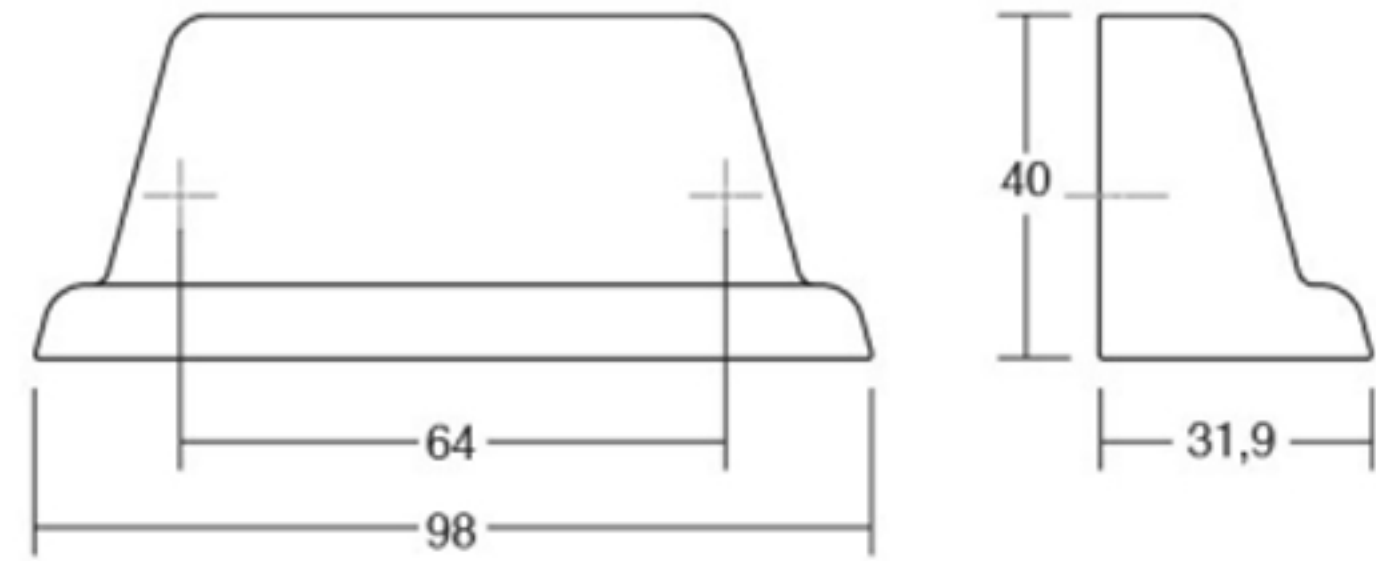

Land Handle Range

momo
handles

Knob
Part no. L0494.40

Cup Pull
Part no. L0494.64