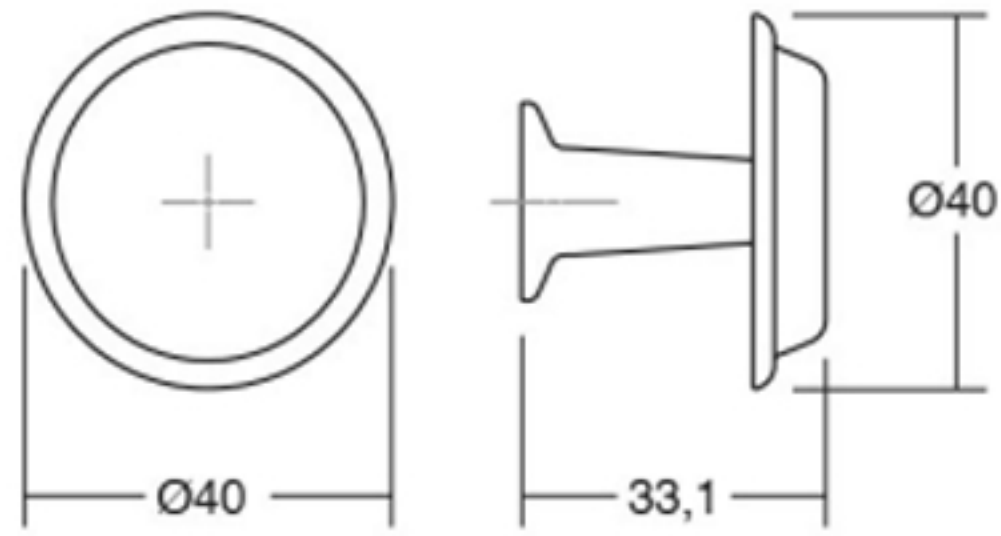

Land Handle Range

momo
handles

Knob
Part no. L0494.40

Cup Pull
Part no. L0494.64