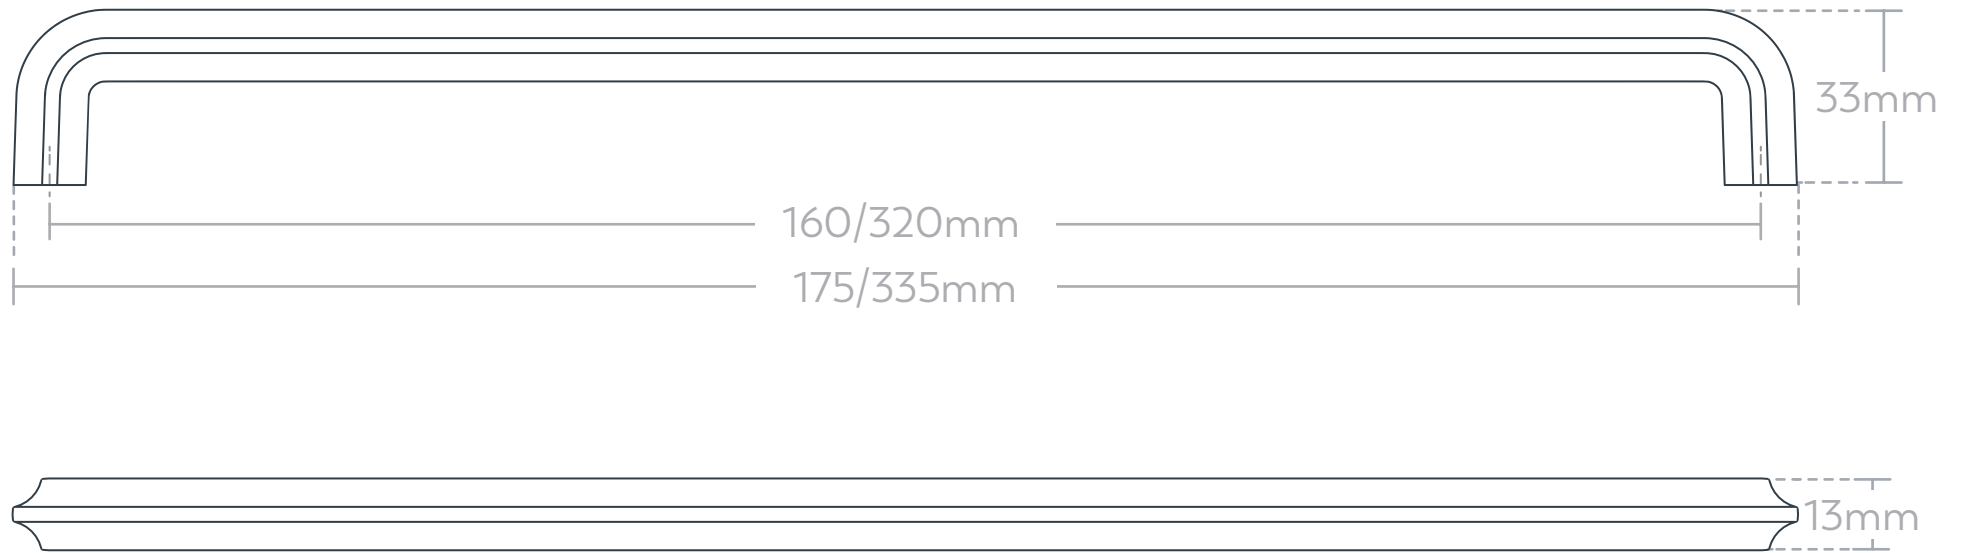

# Lumi Handles

momo  
premium

Part Number	Hole Centre (C)	Overall Length (L)	Width (W)	Projection (P)
LDH320	320	335	13	33
LDH160	160	173	13	33