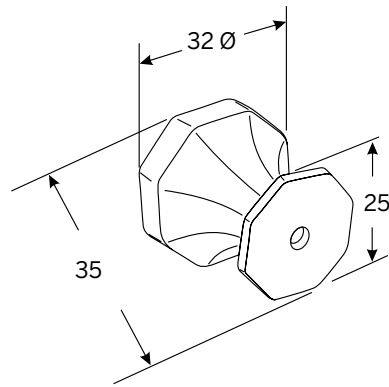

Montrose Handle Range

Knob
Part no. KB3885.32

D Handle

Part no.	C mm	OA mm	P mm
HN3887.128	128	149	39
HN3887.203	203	234	43

C = Hole centre measurement
OA = Overall size