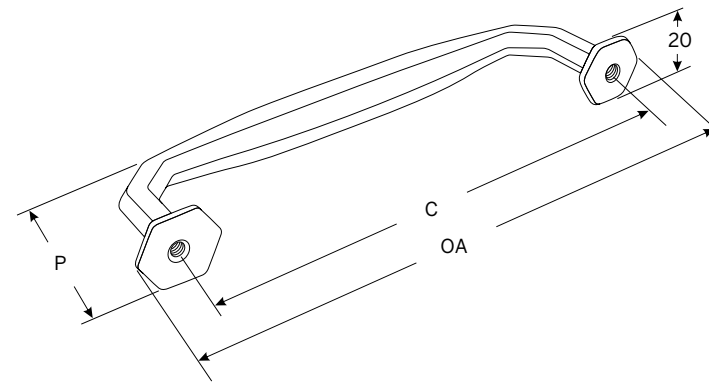

Montrose Handle Range

Knob
Part no. KB3885.32

D Handle

Part no.	C mm	OA mm	P mm
HN3887.128	128	149	39
HN3887.203	203	234	43

C = Hole centre measurement
OA = Overall size