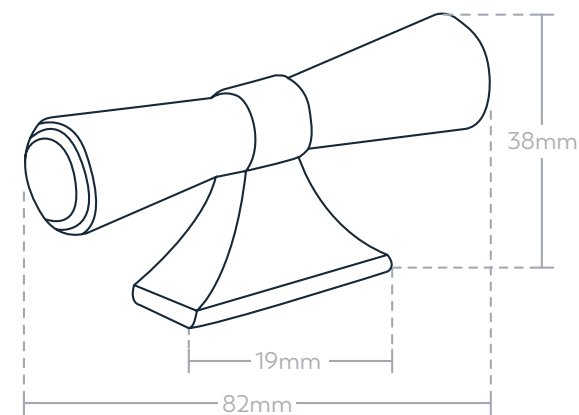

# Pembrey Handles

momo  
premium

Bar Handle - PBH128 (128mm), PBH320 (320mm)

T Knob - PTK080

Part Number	Hole Centre (C)	Overall Length (L)	Width (W)	Projection (P)
PTK080		82	19	38
PBH128	128	209	19	38
PBH320	320	400	19	38