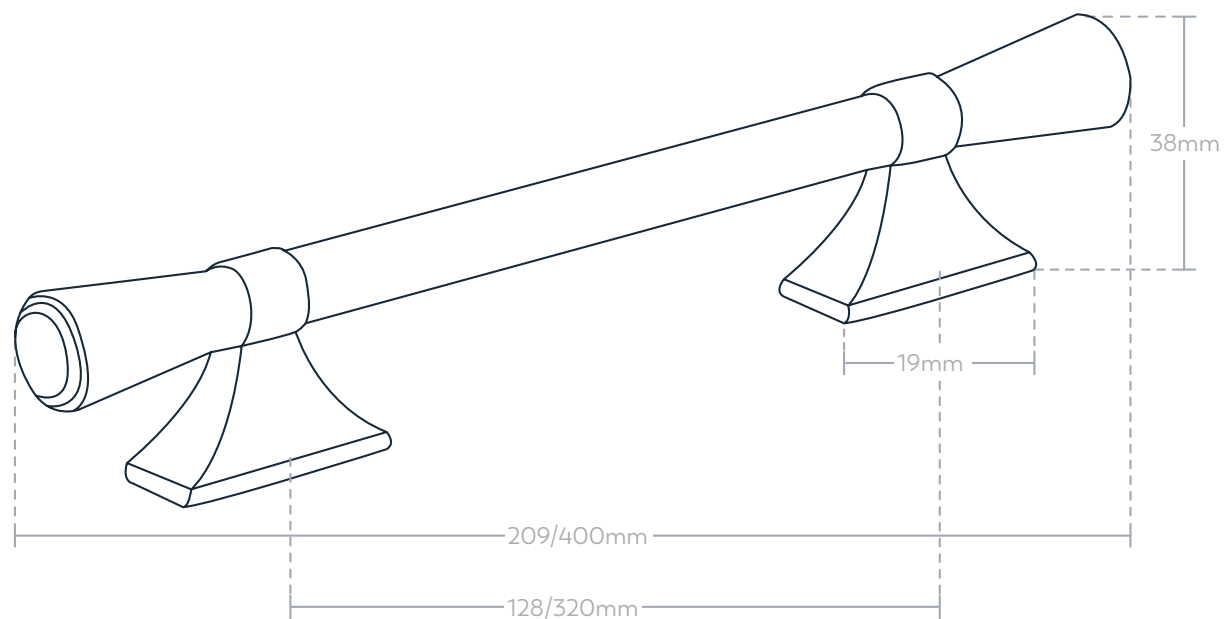

# Pembrey Handles

momo  
premium

Bar Handle - PBH128 (128mm), PBH320 (320mm)

T Knob - PTK080

Part Number	Hole Centre (C)	Overall Length (L)	Width (W)	Projection (P)
PTK080		82	19	38
PBH128	128	209	19	38
PBH320	320	400	19	38