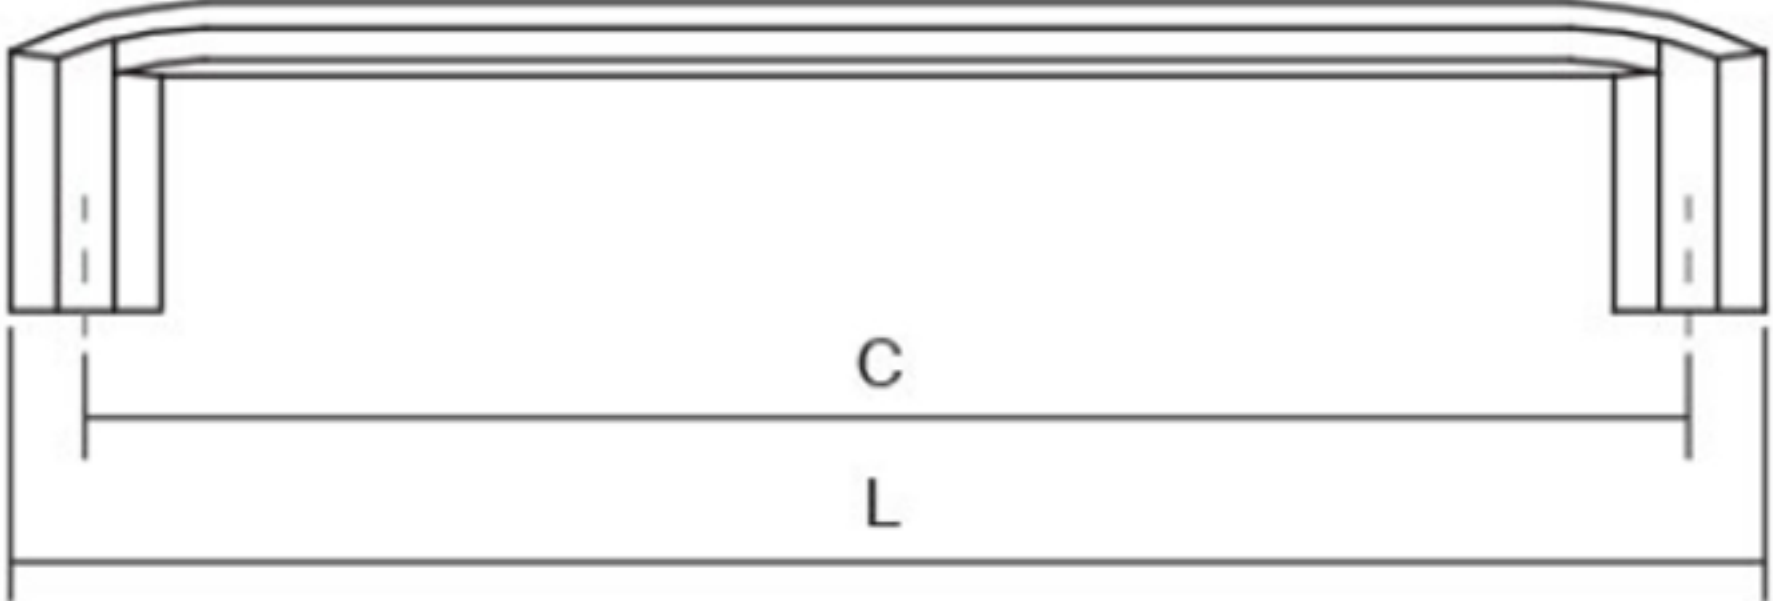

Roma D Handle

Part no.	C mm	L mm
R0241.160	160	175
R0241.320	320	335