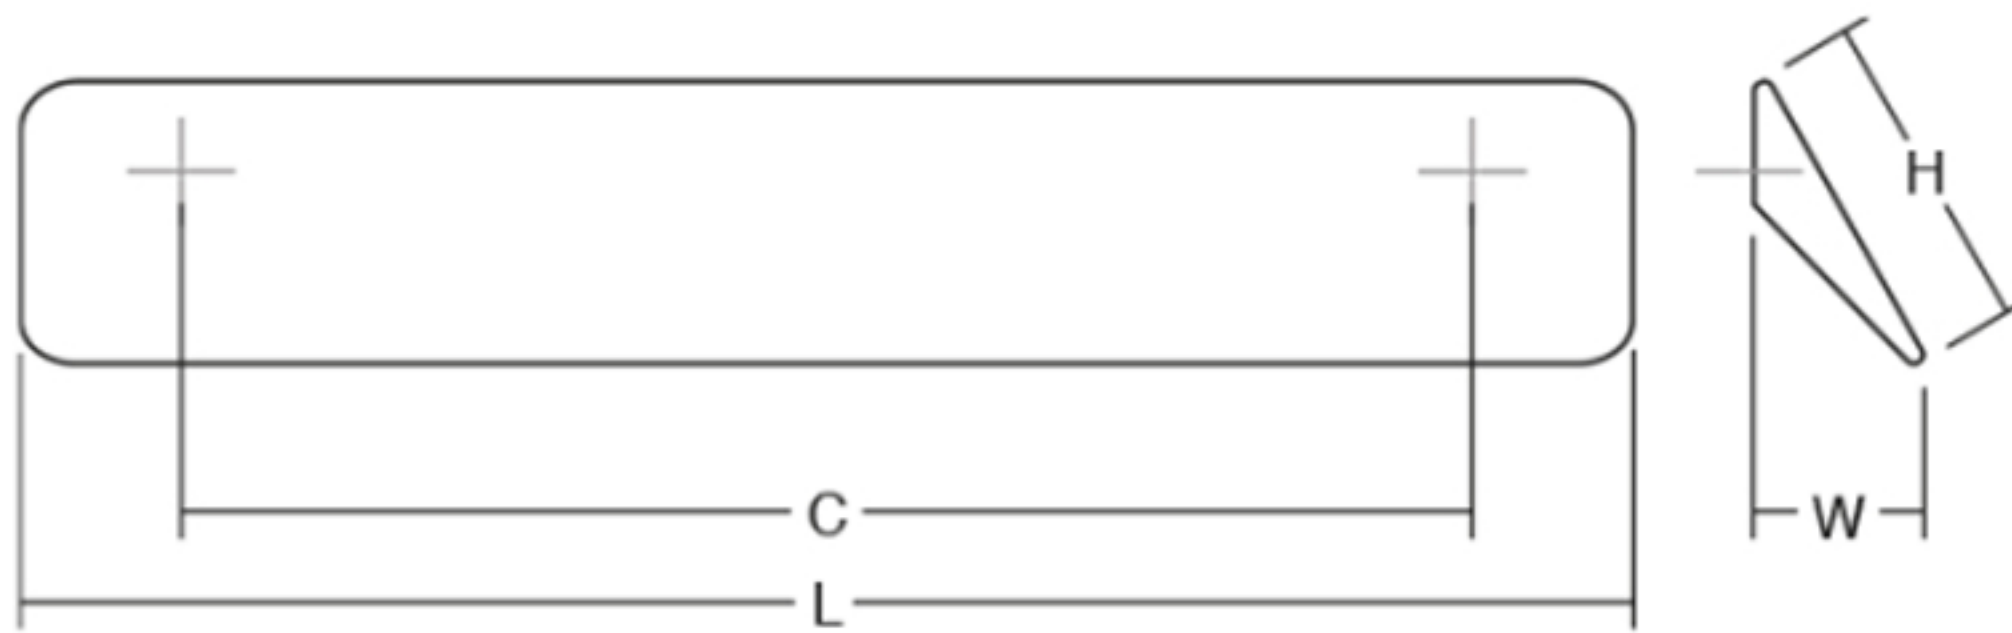

Switch Pull Handle

momo
handles

Part no.	C mm	L mm	W mm	H mm
S049.032	32	50	50	26
S049.160	160	200	40	21