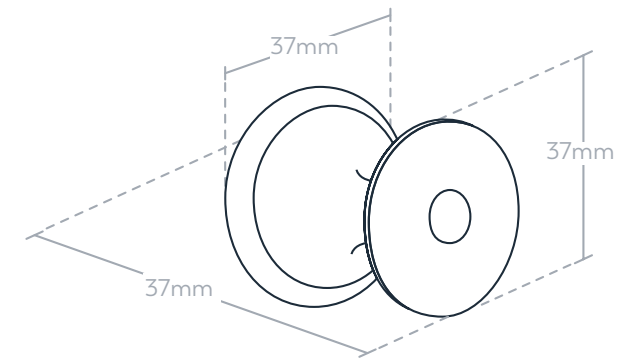

Trafalgar Handles

Cup Pull - TRCP064

Bow Handle - TRBH096

Round Knob - TRRK035

Part Number	Hole Centre (C)	Overall Length (L)	Width (W)	Projection (P)
TRBH096	96	142	25	22
TRRK035		37 ϕ		37
TRCP064	64	102	46	29