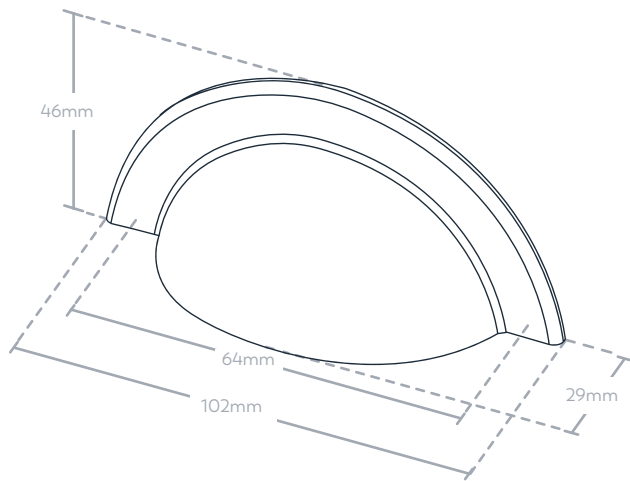

Trafalgar Handles

Cup Pull - TRCP064

Bow Handle - TRBH096

Round Knob - TRRK035

Part Number	Hole Centre (C)	Overall Length (L)	Width (W)	Projection (P)
TRBH096	96	142	25	22
TRRK035		37 ϕ		37
TRCP064	64	102	46	29