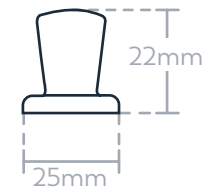

Trafalgar Handles

Cup Pull - TRCP064

Bow Handle - TRBH096

Round Knob - TRRK035

Part Number	Hole Centre (C)	Overall Length (L)	Width (W)	Projection (P)
TRBH096	96	142	25	22
TRRK035		37 ϕ		37
TRCP064	64	102	46	29