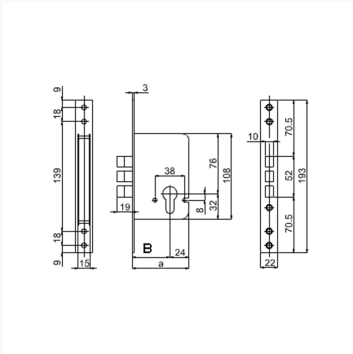

## 2100 Double Throw Cylinder Deadbolt

2100-50-CP, 2100-50-PB, 2100-50-SC, 2100-60-CP, 2100-60-PB, 2100-60-SC

The Double Throw Cylinder Deadbolt 2100 is used for its great security. The need to use a key for both outside and inside provides this.

<b>Product type</b>	Doorware
<b>Brand</b>	SAB
<b>Collection</b>	Deadlock
<b>Range</b>	Design
<b>Designers</b>	SAB Design Team
<b>WxDxH</b>	Backset + 24mm x 22mm x 238mm
<b>Colour / Finish</b>	<input type="radio"/> Chrome <input checked="" type="radio"/> Brass <input type="radio"/> Satin Chrome
<b>Material</b>	Brass