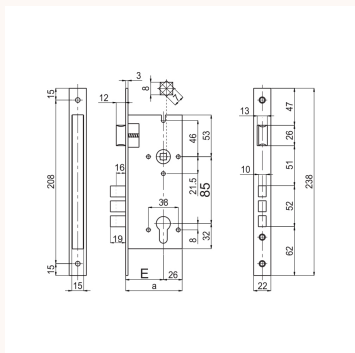

## 2200 Double Throw Cylinder Deadbolt

2200-45-CP, 2200-45-PB, 2200-45-SC, 2200-50-CP, 2200-50-PB, 2200-50-SC, 2200-60-CP, 2200-60-PB, 2200-60-SC

Three section tamper proof, saw resistant bolt. Note: The 2200 Lock does not have a split follower. Suitable only by operation with handles on both sides or by one handle on one side.

<b>Product type</b>	Doorware
<b>Brand</b>	SAB
<b>Collection</b>	Deadlock
<b>Range</b>	Design
<b>Designers</b>	SAB Design Team
<b>WxDxH</b>	Backset + 24mm x 22mm x 238mm
<b>Colour / Finish</b>	<div style="display: flex; justify-content: space-around; align-items: center;"> <div style="text-align: center;">  <p>Chrome</p> </div> <div style="text-align: center;">  <p>Brass</p> </div> <div style="text-align: center;">  <p>Satin Chrome</p> </div> </div>
<b>Material</b>	Brass
<b>Warranty</b>	5 Year Warranty
<b>Availability</b>	Stocked Item