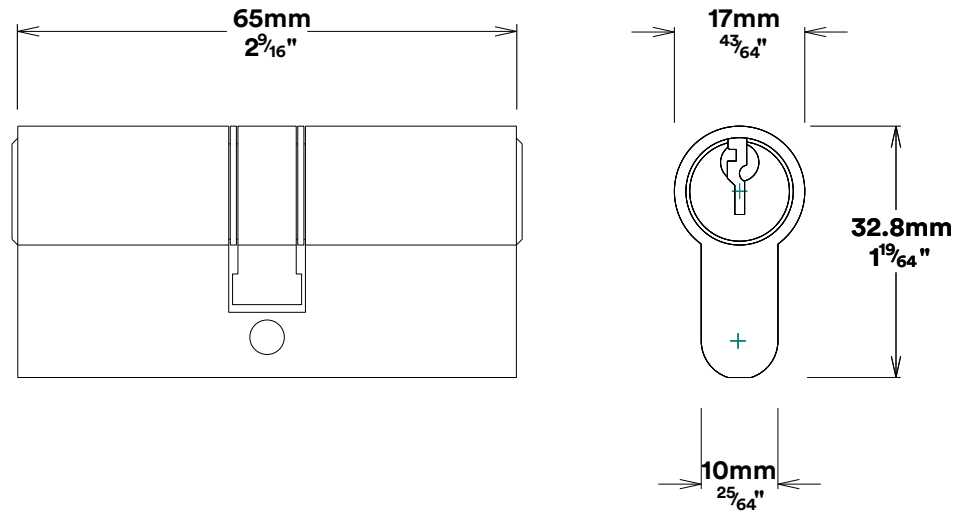

Door Knob Cambridge Rose Round

iver

Euro Cylinder Key Key

iver

Escutcheon Rose Round Concealed Fix

iver

Front

Back