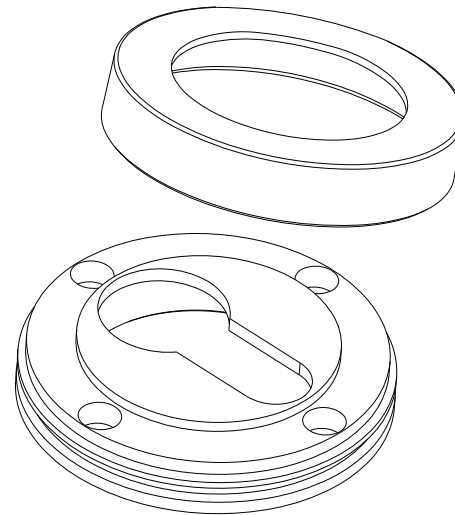

Door Knob Cambridge Rose Round

iver

Euro Cylinder Key Key

iver

Escutcheon Rose Round Concealed Fix

iver

Front

Back