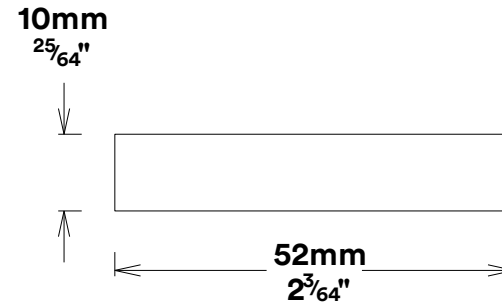

Door Knob Cambridge Rose Round

iver

Euro Cylinder Key Key

iver

Escutcheon Rose Round Concealed Fix

iver

Front

Back