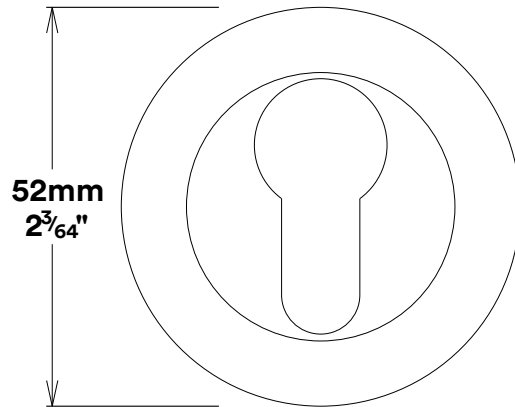

Door Knob Cambridge Rose Round

iver

Euro Cylinder Key Key

iver

Escutcheon Rose Round Concealed Fix

iver

Front

Back