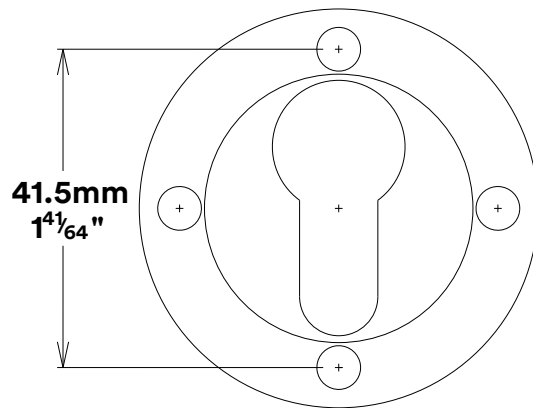

Door Knob Cambridge Rose Round

iver

Euro Cylinder Key Key

iver

Escutcheon Rose Round Concealed Fix

iver

Front

Back