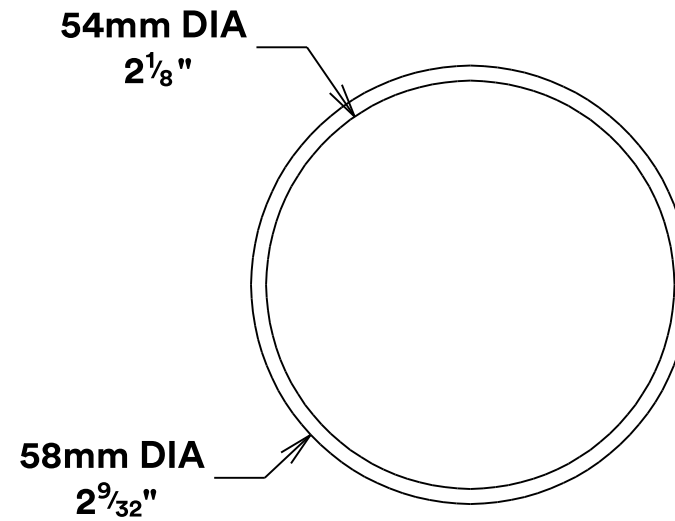

Door Knob Cambridge Rose Round

iver

Euro Cylinder Key Key

iver

Escutcheon Rose Round Concealed Fix

iver

Front

Back