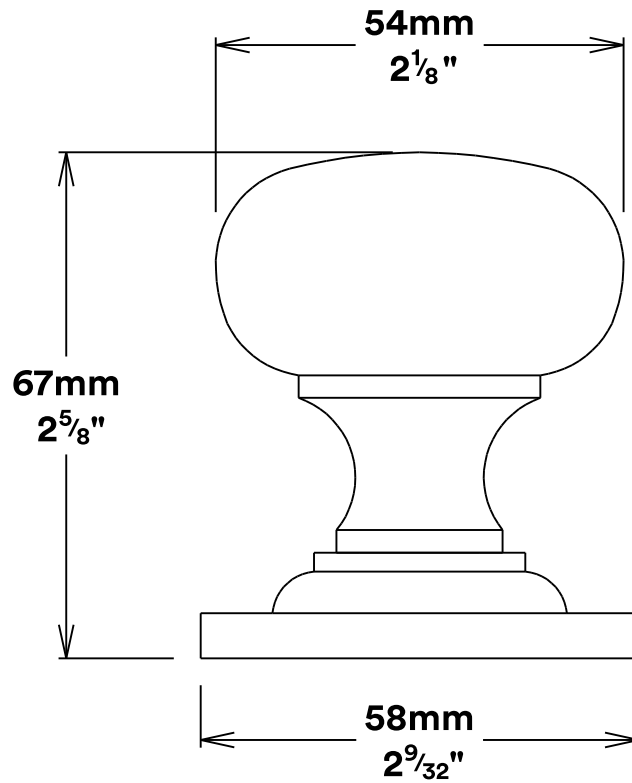

Door Knob Cambridge Rose Round

iver

Euro Cylinder Key Key

iver

Escutcheon Rose Round Concealed Fix

iver

Front

Back