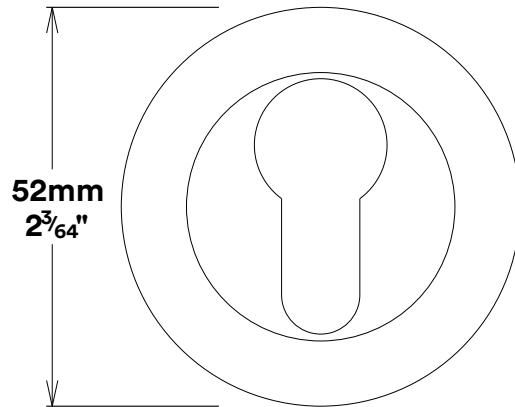

Door Knob Cambridge Rose Round

iver

Euro Cylinder Key Thumb

iver

Created for life.

Escutcheon Rose Round Concealed Fix

iver

Front