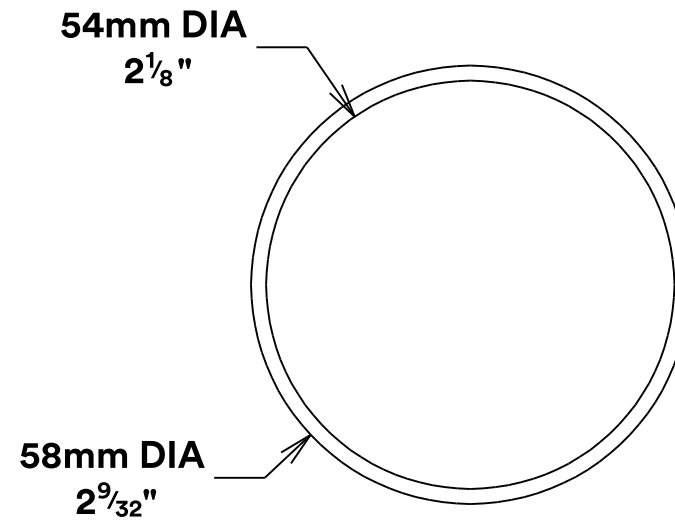

Door Knob Cambridge Rose Round

iver

Euro Cylinder Key Thumb

iver

Created for life.

Escutcheon Rose Round Concealed Fix

iver

Front