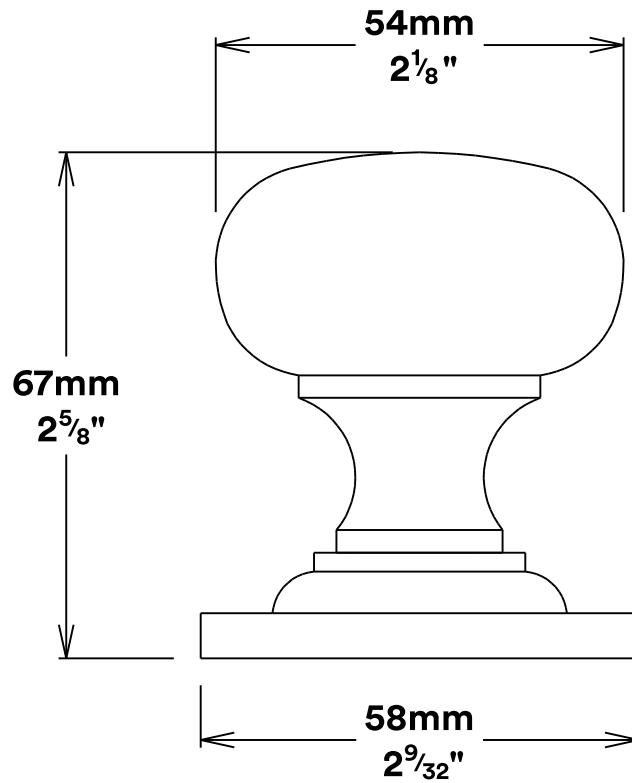

Door Knob Cambridge Rose Round

iver

Euro Cylinder Key Thumb

iver

Created for life.

Escutcheon Rose Round Concealed Fix

iver

Front