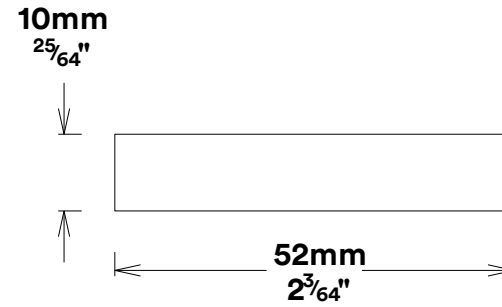

Door Knob Cambridge Rose Round

iver

Euro Cylinder Key Thumb

iver

Created for life.

Escutcheon Rose Round Concealed Fix

iver

Front