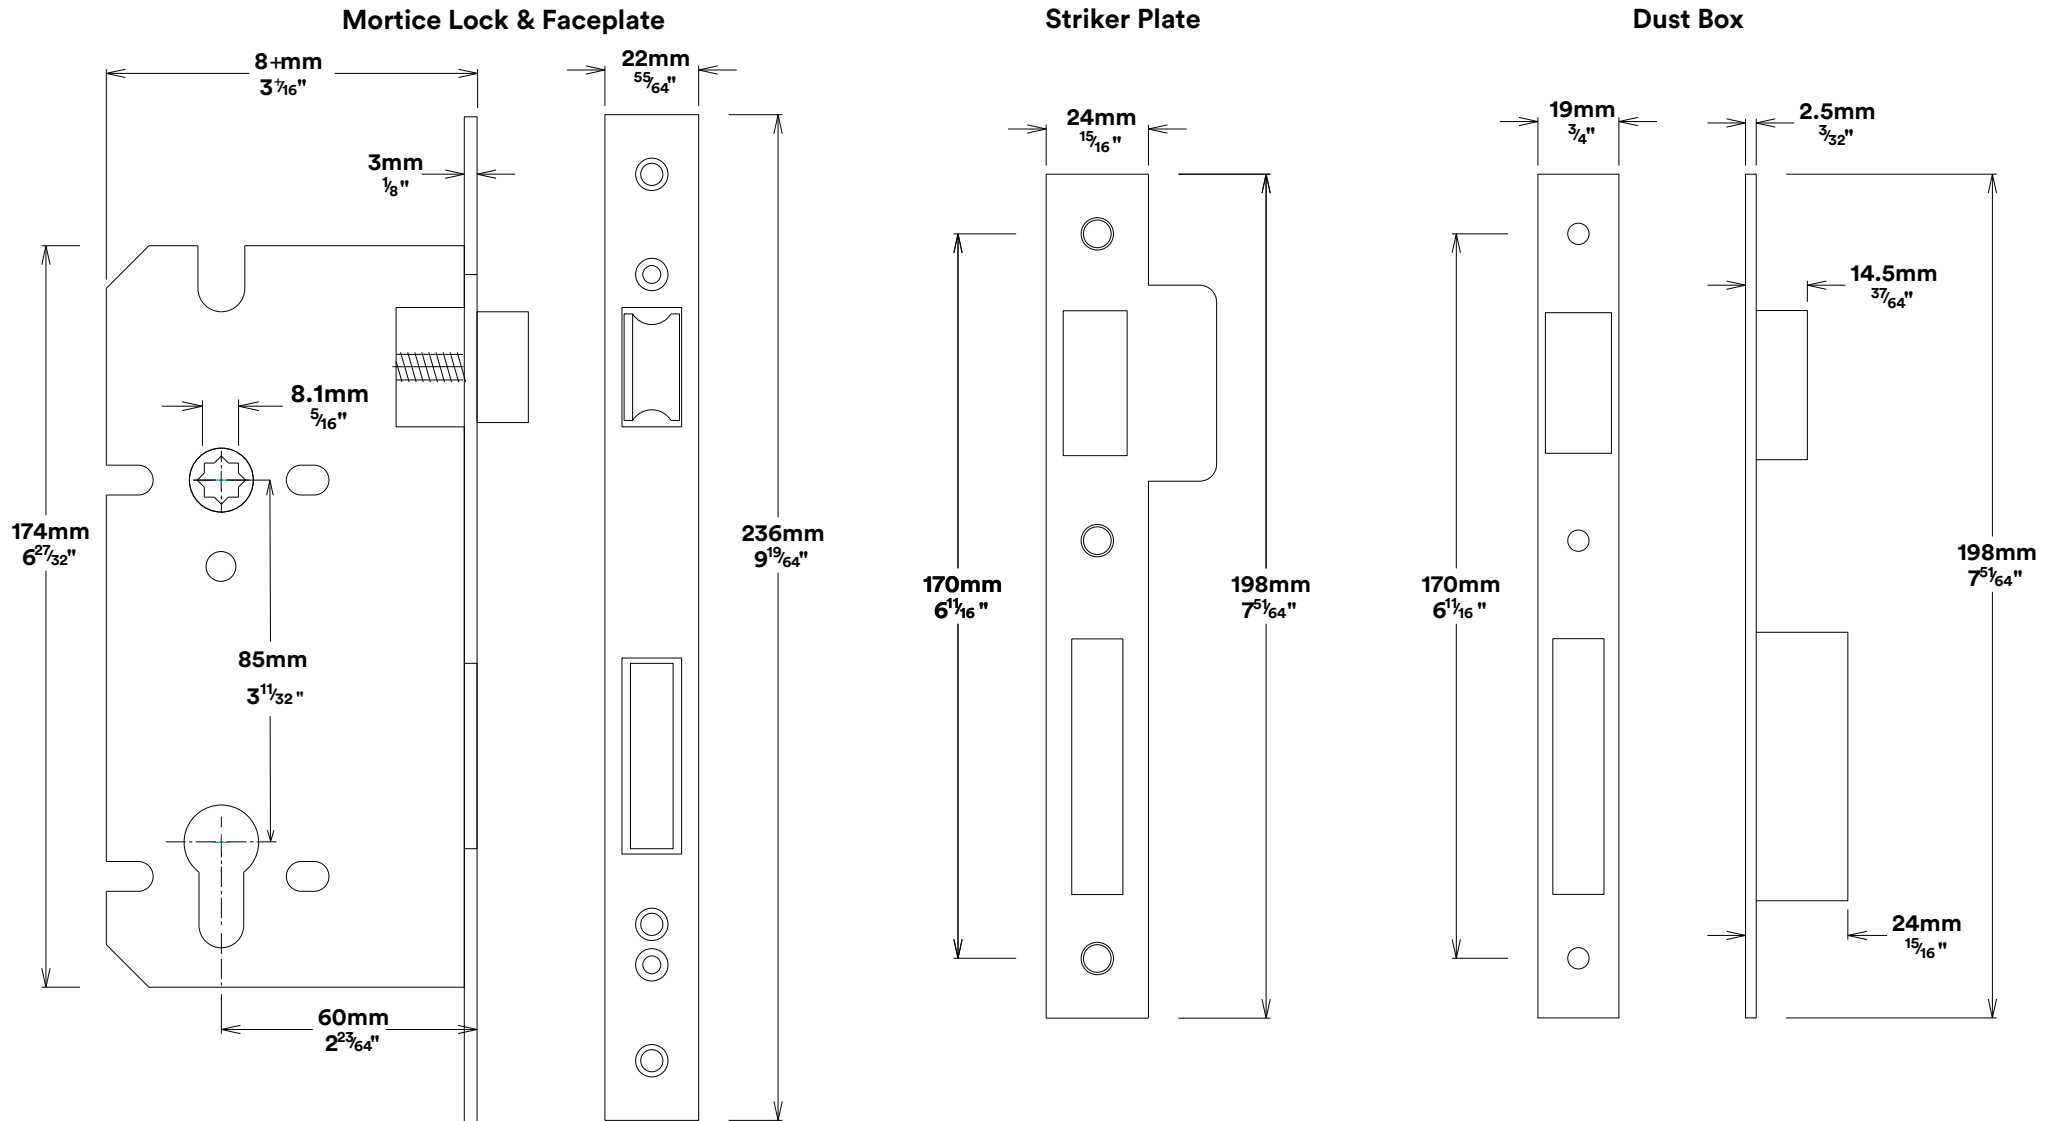

Door Knob Cambridge Rose Round

iver

Euro Cylinder Key Thumb

iver

Created for life.

Escutcheon Rose Round Concealed Fix

iver

Front

Back

Mortice Lock Euro & Striker

Created for life.