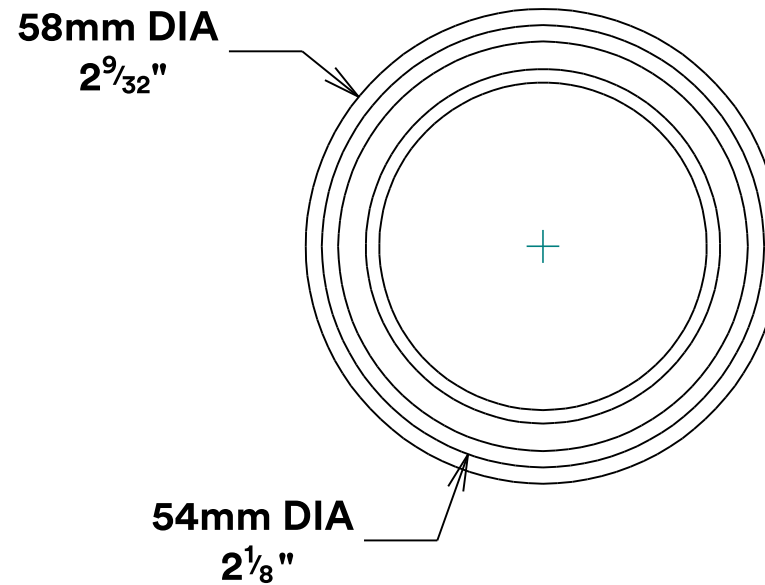

Door Knob Paddington Rose Round

iver

Euro Cylinder Key Key

iver

Escutcheon Rose Round Concealed Fix

iver

Front

Back