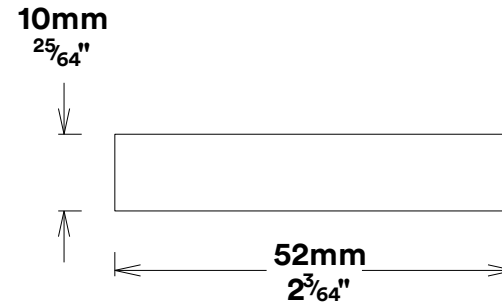

Door Knob Paddington Rose Round

iver

Euro Cylinder Key Key

iver

Escutcheon Rose Round Concealed Fix

iver

Front

Back