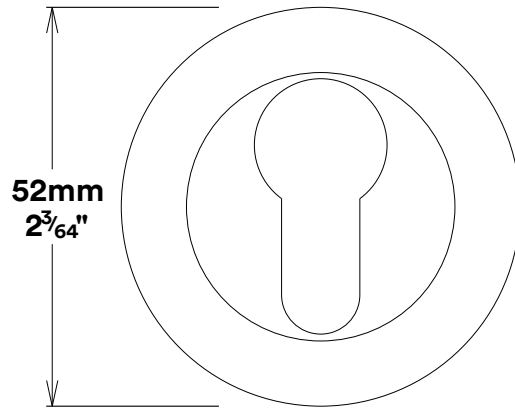

Door Knob Paddington Rose Round

iver

Euro Cylinder Key Key

iver

Escutcheon Rose Round Concealed Fix

iver

Front

Back