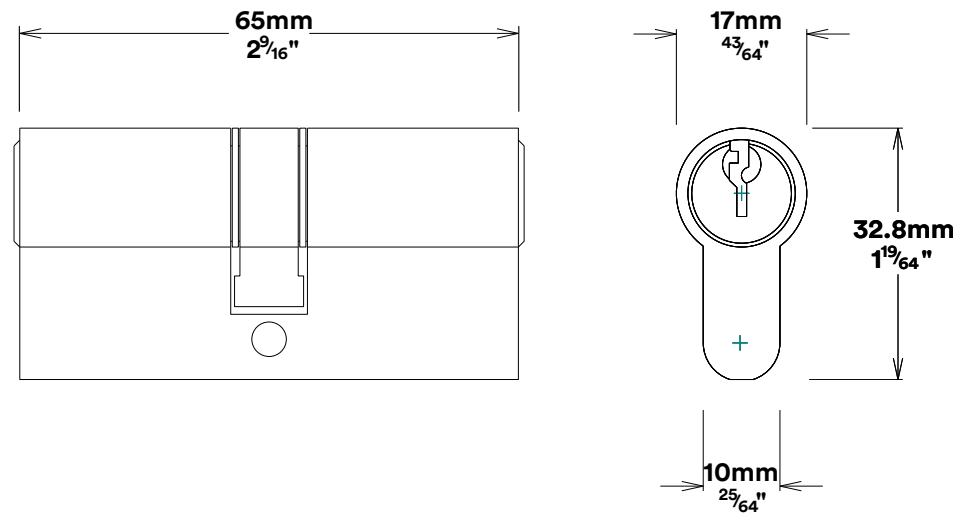

Door Knob Paddington Rose Round

iver

Euro Cylinder Key Key

iver

Escutcheon Rose Round Concealed Fix

iver

Front

Back