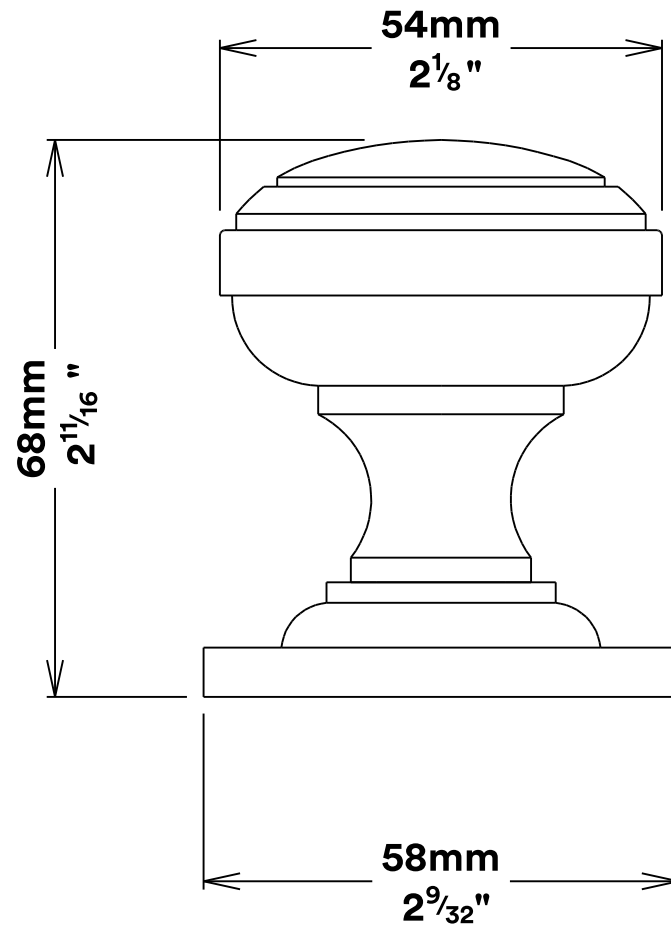

Door Knob Paddington Rose Round

iver

Euro Cylinder Key Key

iver

Escutcheon Rose Round Concealed Fix

iver

Front

Back