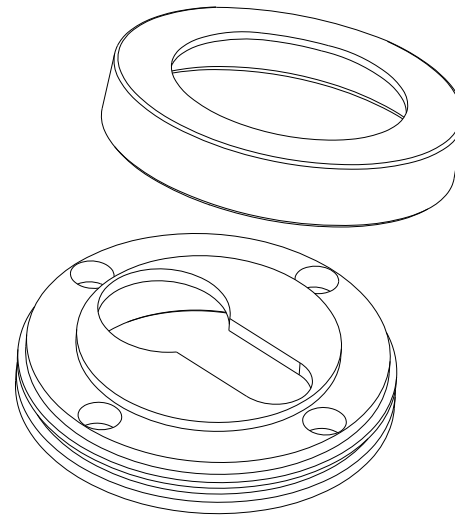

Door Knob Paddington Rose Round

iver

Euro Cylinder Key Key

iver

Escutcheon Rose Round Concealed Fix

iver

Front

Back