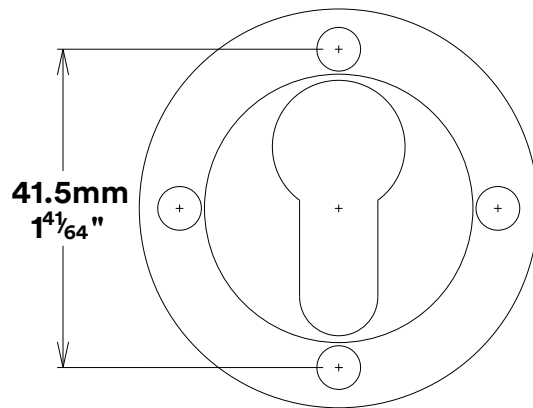

Door Knob Paddington Rose Round

iver

Euro Cylinder Key Key

iver

Escutcheon Rose Round Concealed Fix

iver

Front

Back