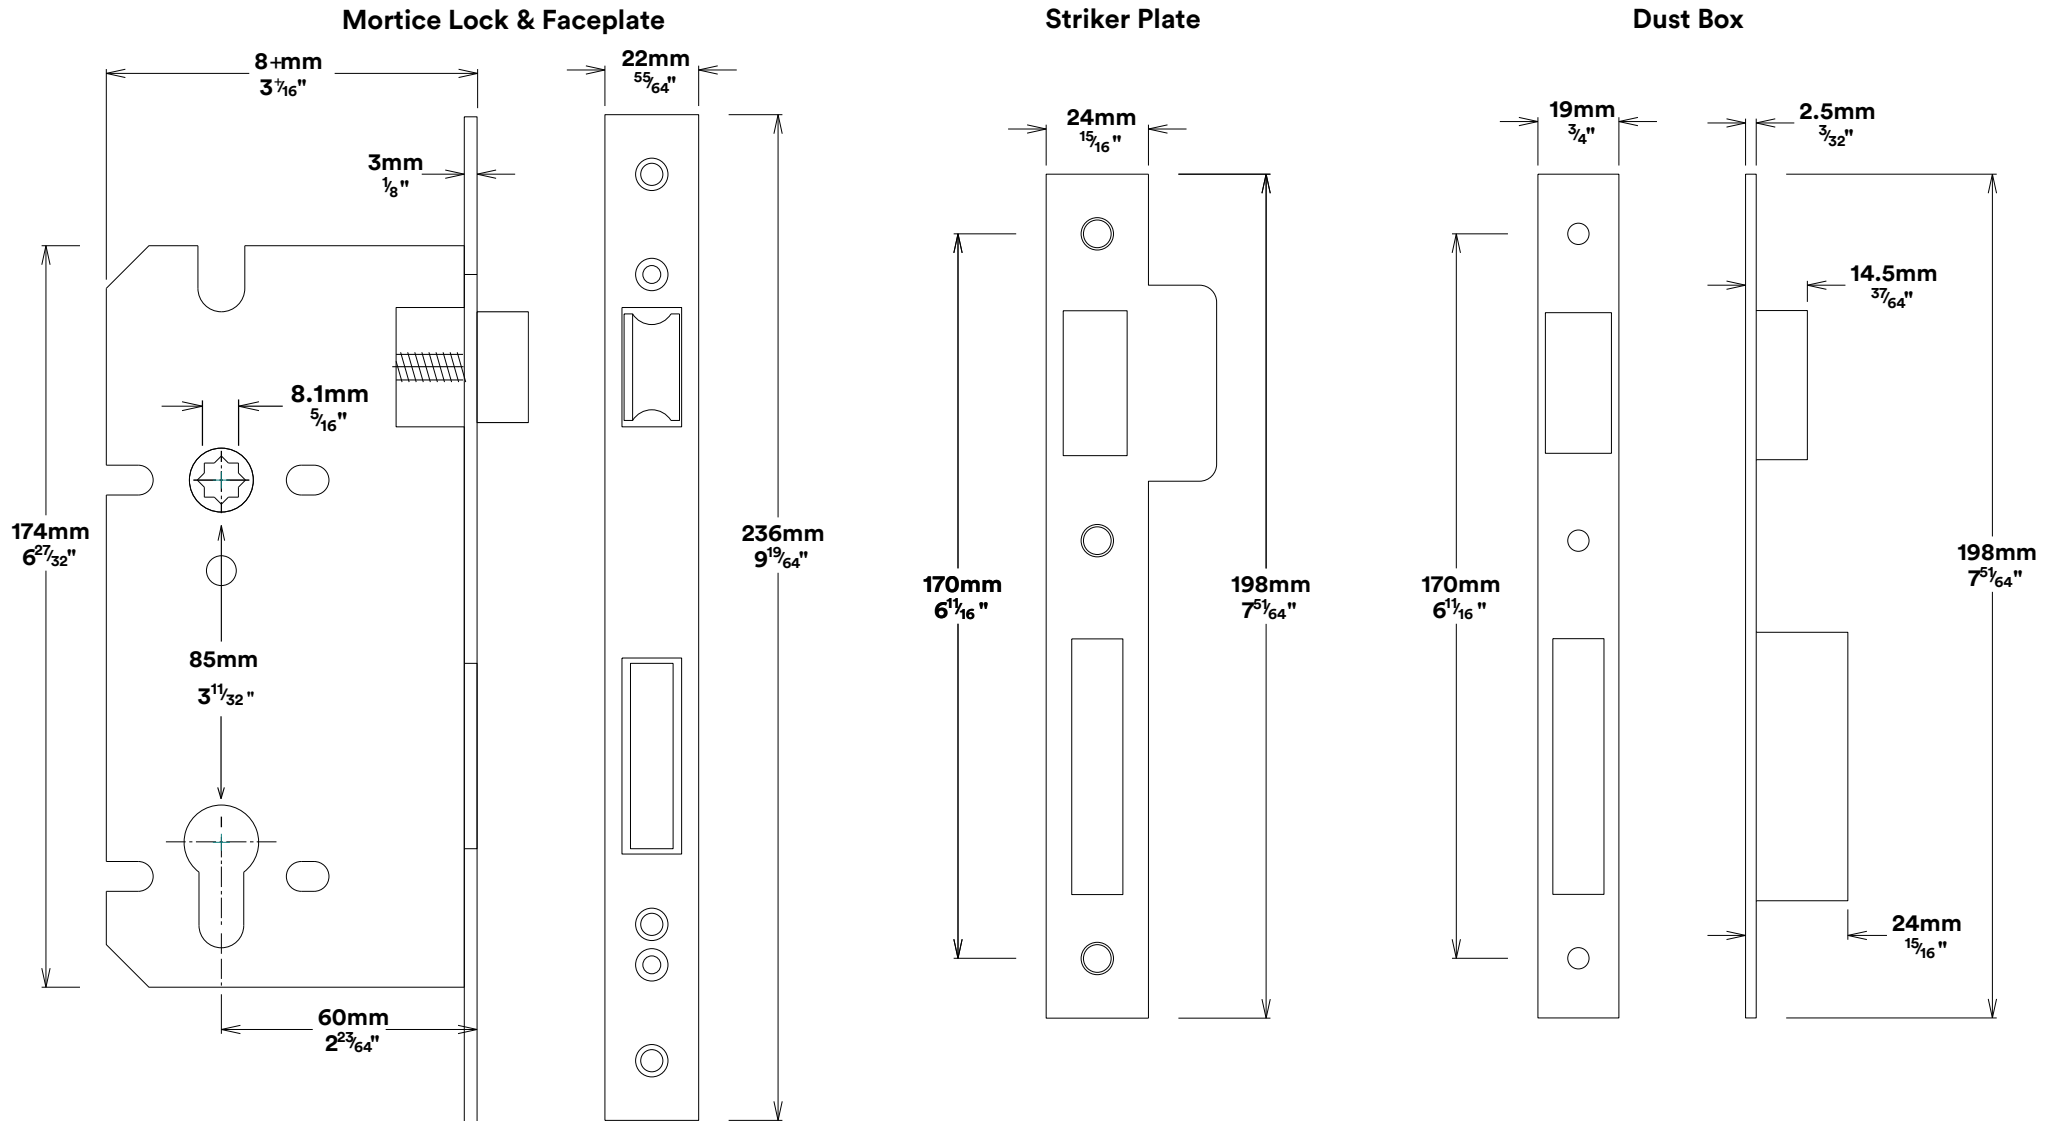

Door Knob Guildford Rose Round

iver

Created for life.

Euro Cylinder Key Key

iver

Escutcheon Rose Round Concealed Fix

iver

Front

Back

Mortice Lock Euro & Striker

Created for life.