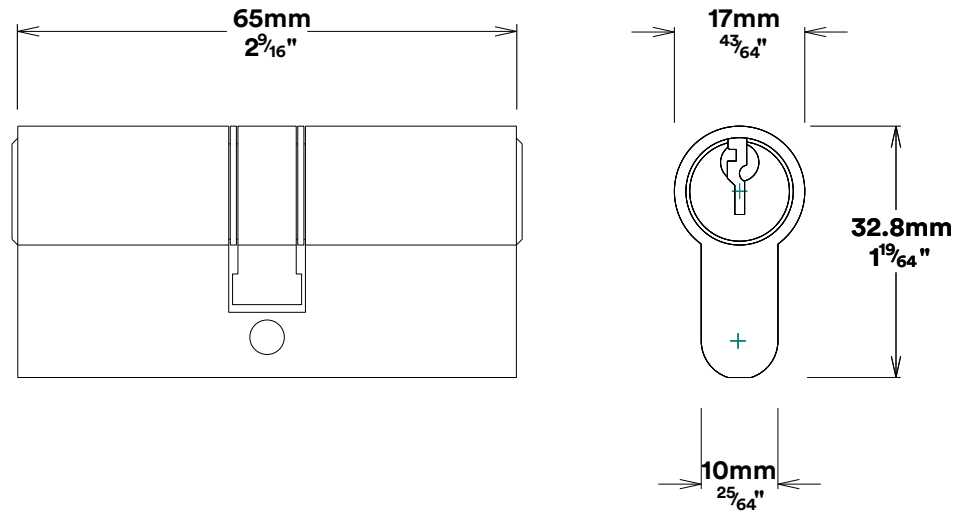

Door Knob Guildford Rose Round

iver

Created for life.

Euro Cylinder Key Key

iver

Escutcheon Rose Round Concealed Fix

iver

Front