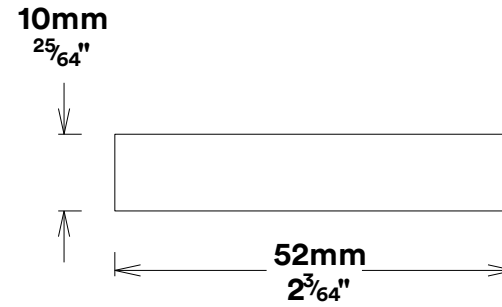

Door Knob Guildford Rose Round

iver

Created for life.

Euro Cylinder Key Key

iver

Escutcheon Rose Round Concealed Fix

iver

Front