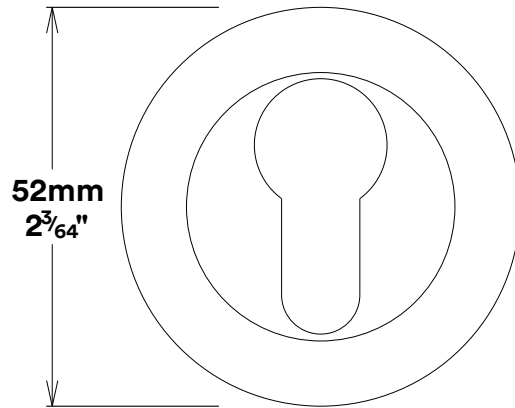

Door Knob Guildford Rose Round

iver

Created for life.

Euro Cylinder Key Key

iver

Escutcheon Rose Round Concealed Fix

iver

Front