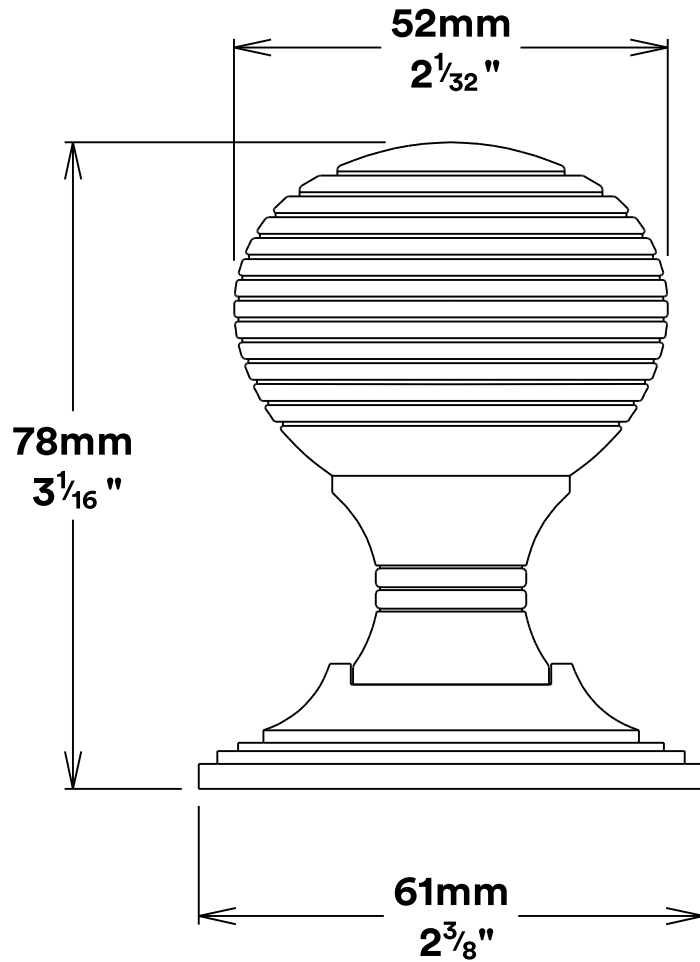

Door Knob Guildford Rose Round

iver

Created for life.

Euro Cylinder Key Key

iver

Escutcheon Rose Round Concealed Fix

iver

Front