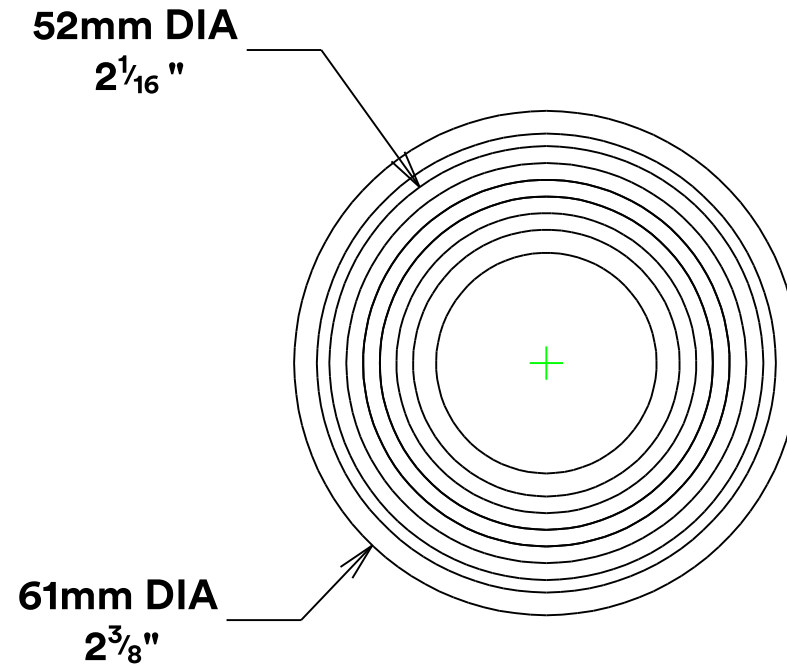

Door Knob Guildford Rose Round

iver

Created for life.

Euro Cylinder Key Key

iver

Escutcheon Rose Round Concealed Fix

iver

Front