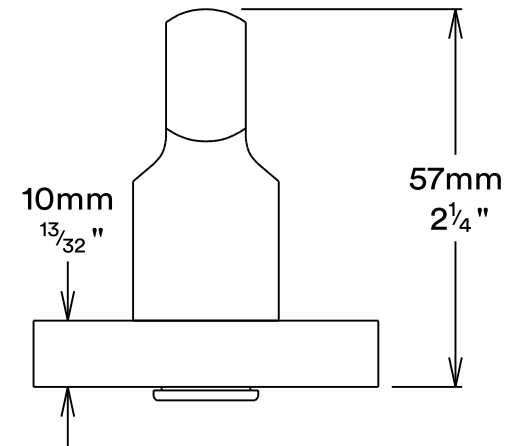

Door Lever Baltimore Rose Square

iver

Tube Latch Split Cam & 'T' Striker

Dust Box & Striker

Tube Latch & Faceplate