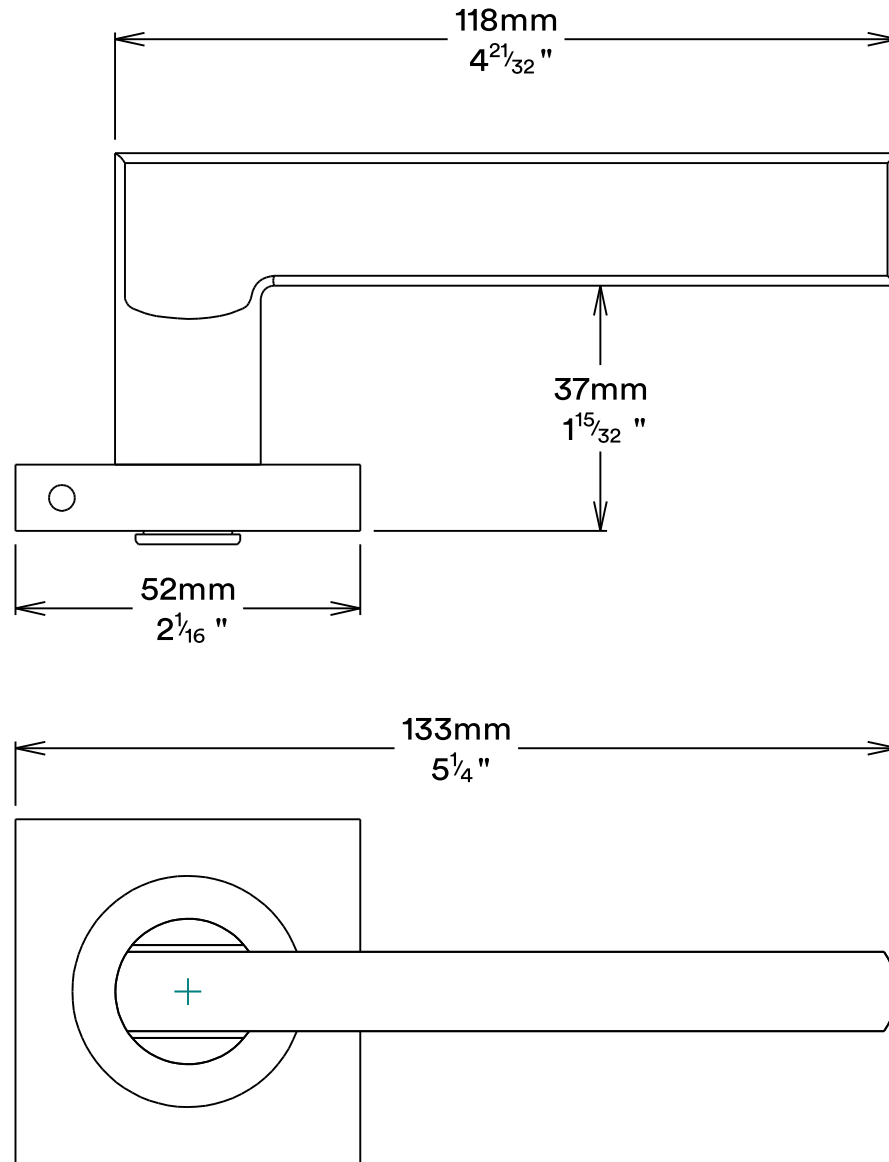

Door Lever Baltimore Rose Square

iver

Tube Latch Split Cam & 'T' Striker

Dust Box & Striker

Tube Latch & Faceplate