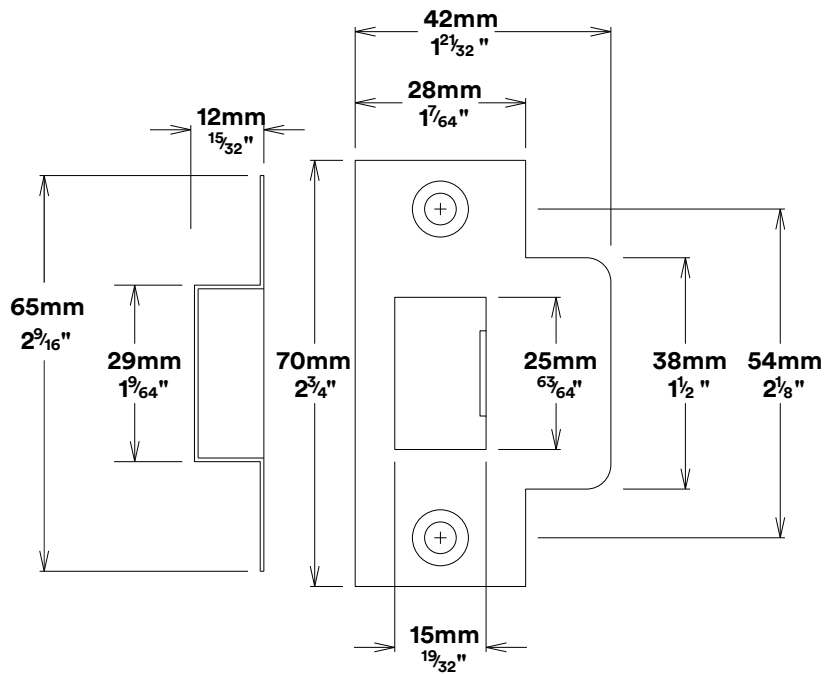

Door Lever Baltimore Rose Square

iver

Tube Latch Split Cam & 'T' Striker

Dust Box & Striker

Tube Latch & Faceplate