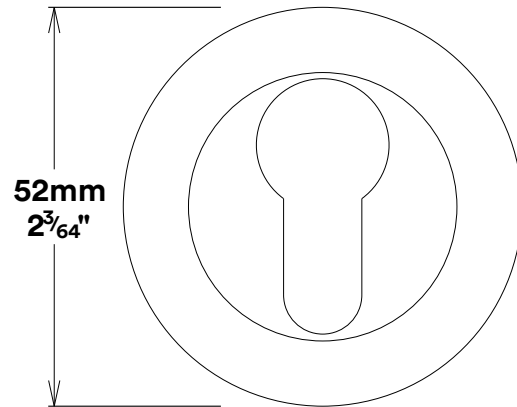

Door Lever Anney Rose Round

iver

Euro Cylinder Key Key

iver

Escutcheon Rose Round Concealed Fix

iver

Front

Back