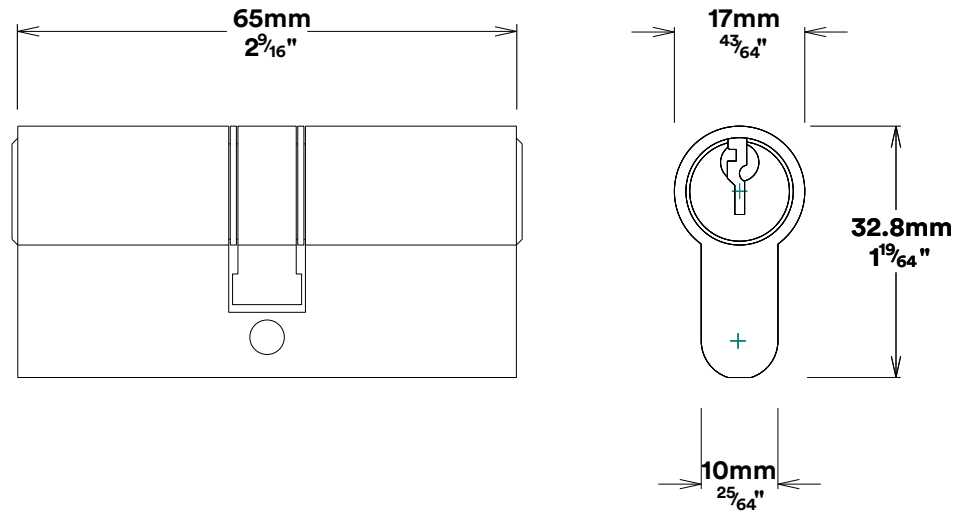

Door Lever Anney Rose Round

iver

Euro Cylinder Key Key

iver

Escutcheon Rose Round Concealed Fix

iver

Front

Back