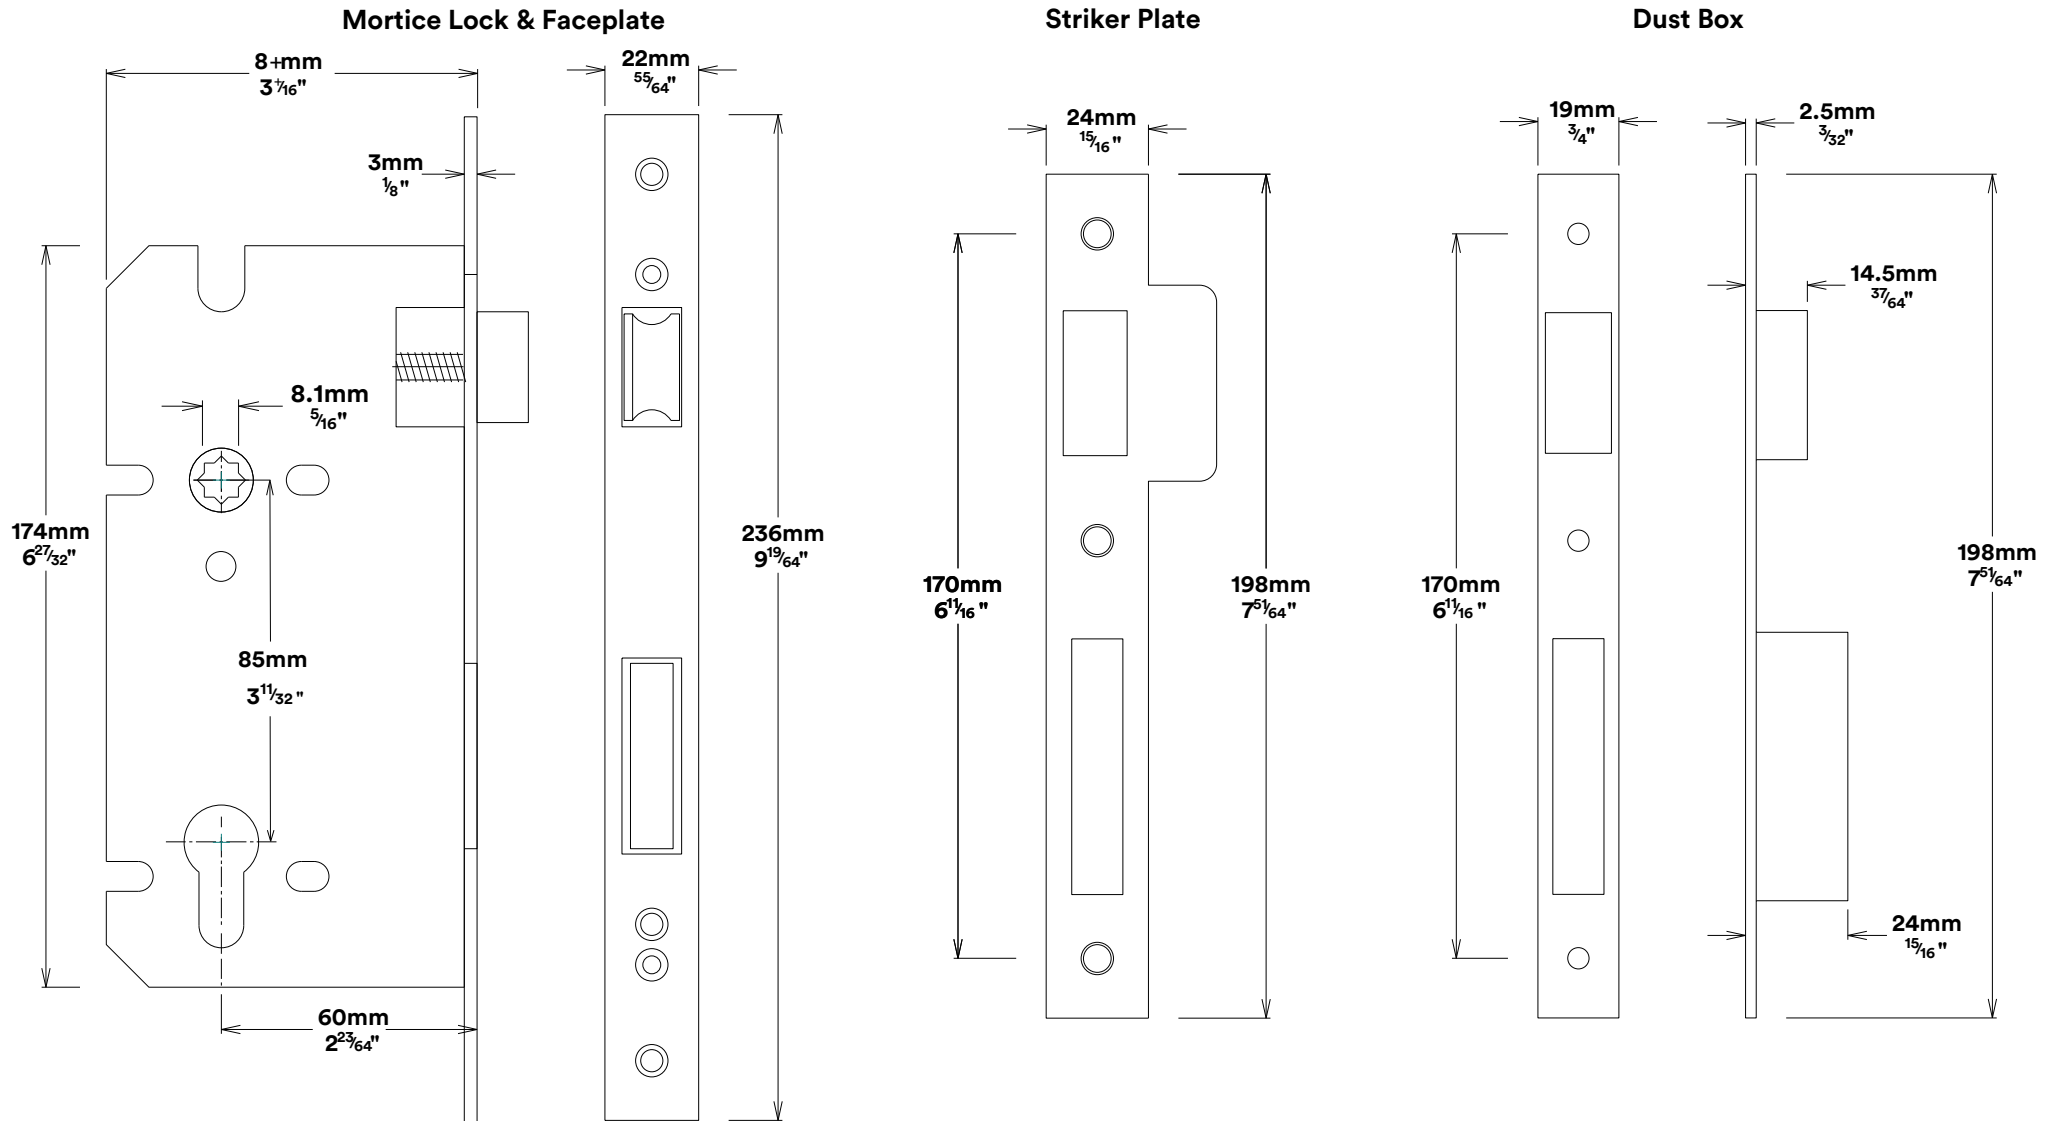

Mortice Lock Euro & Striker

Created for life.