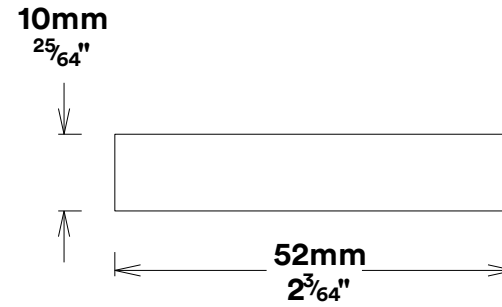

Door Lever Anney Rose Round

iver

Euro Cylinder Key Key

iver

Escutcheon Rose Round Concealed Fix

iver

Front

Back