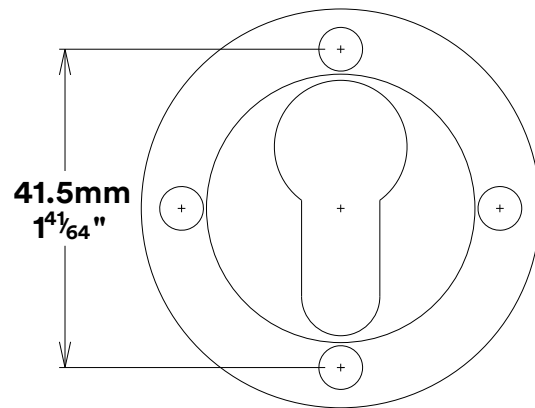

Door Lever Anney Rose Round

iver

Euro Cylinder Key Key

iver

Escutcheon Rose Round Concealed Fix

iver

Front

Back