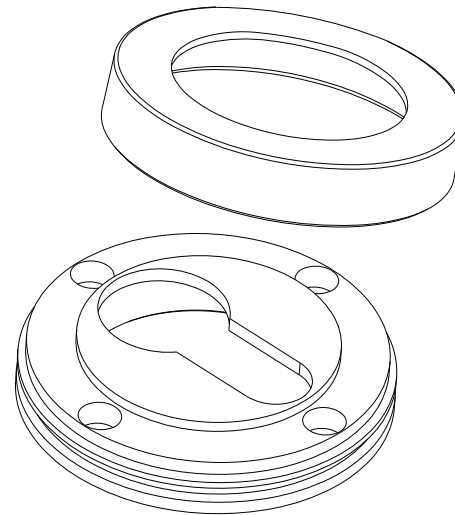

Door Lever Anney Rose Round

iver

Euro Cylinder Key Key

iver

Escutcheon Rose Round Concealed Fix

iver

Front

Back