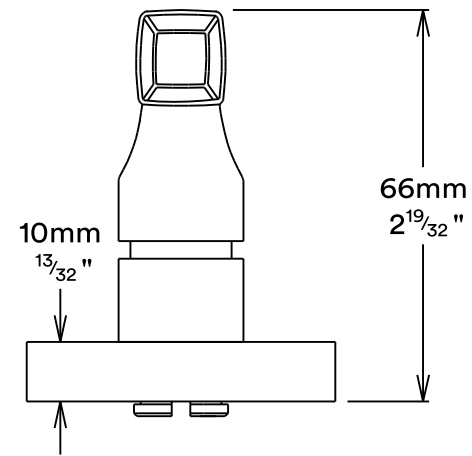

Door Lever Anney Rose Round

iver

Euro Cylinder Key Key

iver

Escutcheon Rose Round Concealed Fix

iver

Front

Back