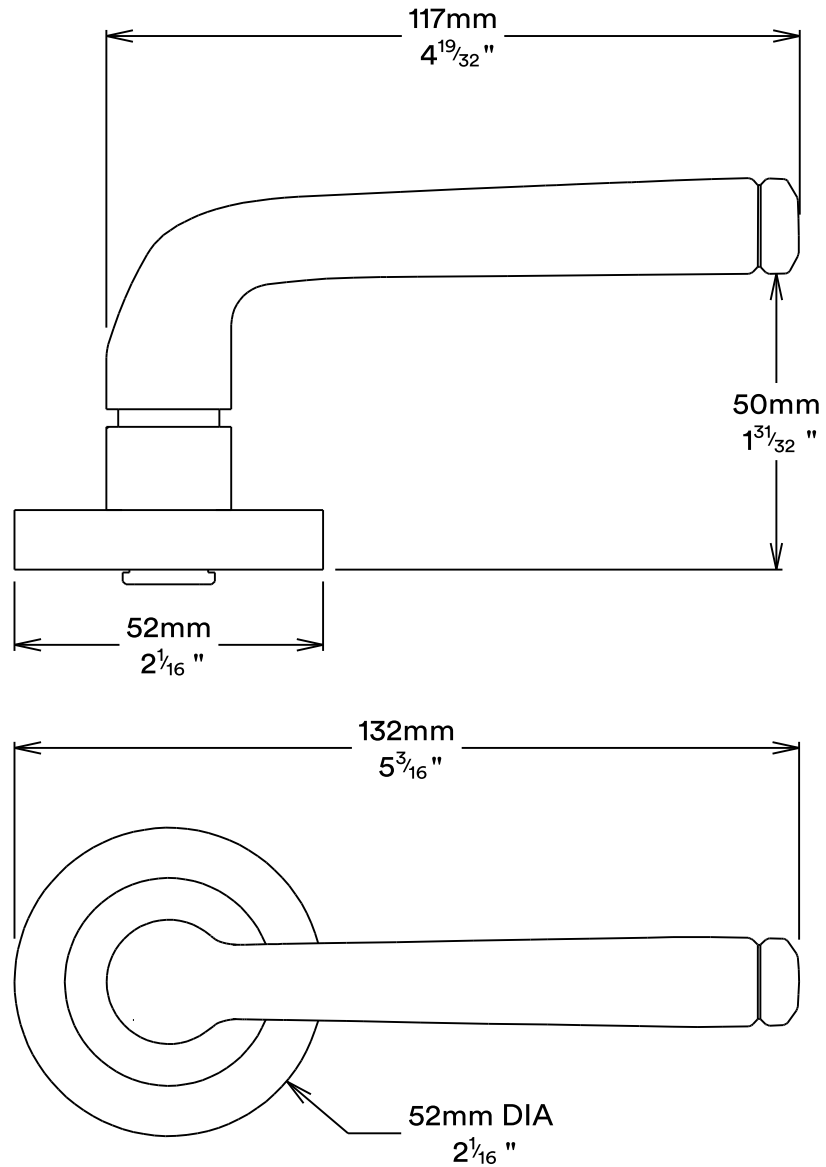

Door Lever Anney Rose Round

iver

Euro Cylinder Key Key

iver

Escutcheon Rose Round Concealed Fix

iver

Front

Back