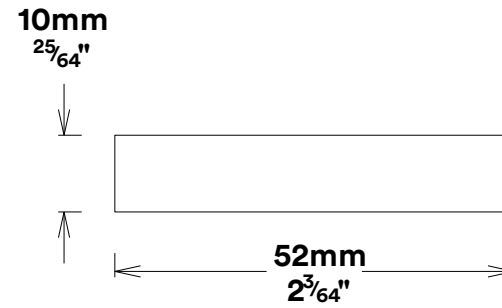

Escutcheon Rose Round Concealed Fix

iver

Front