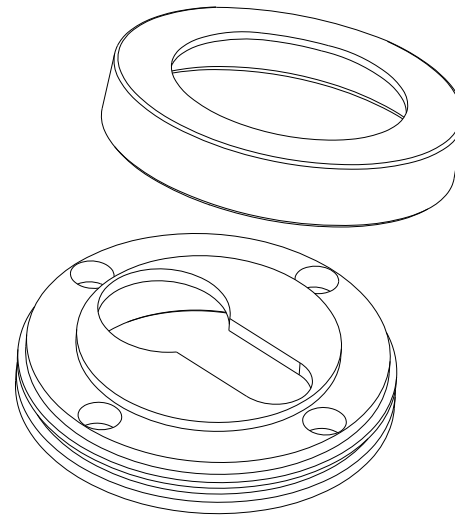

Escutcheon Rose Round Concealed Fix

iver

Back