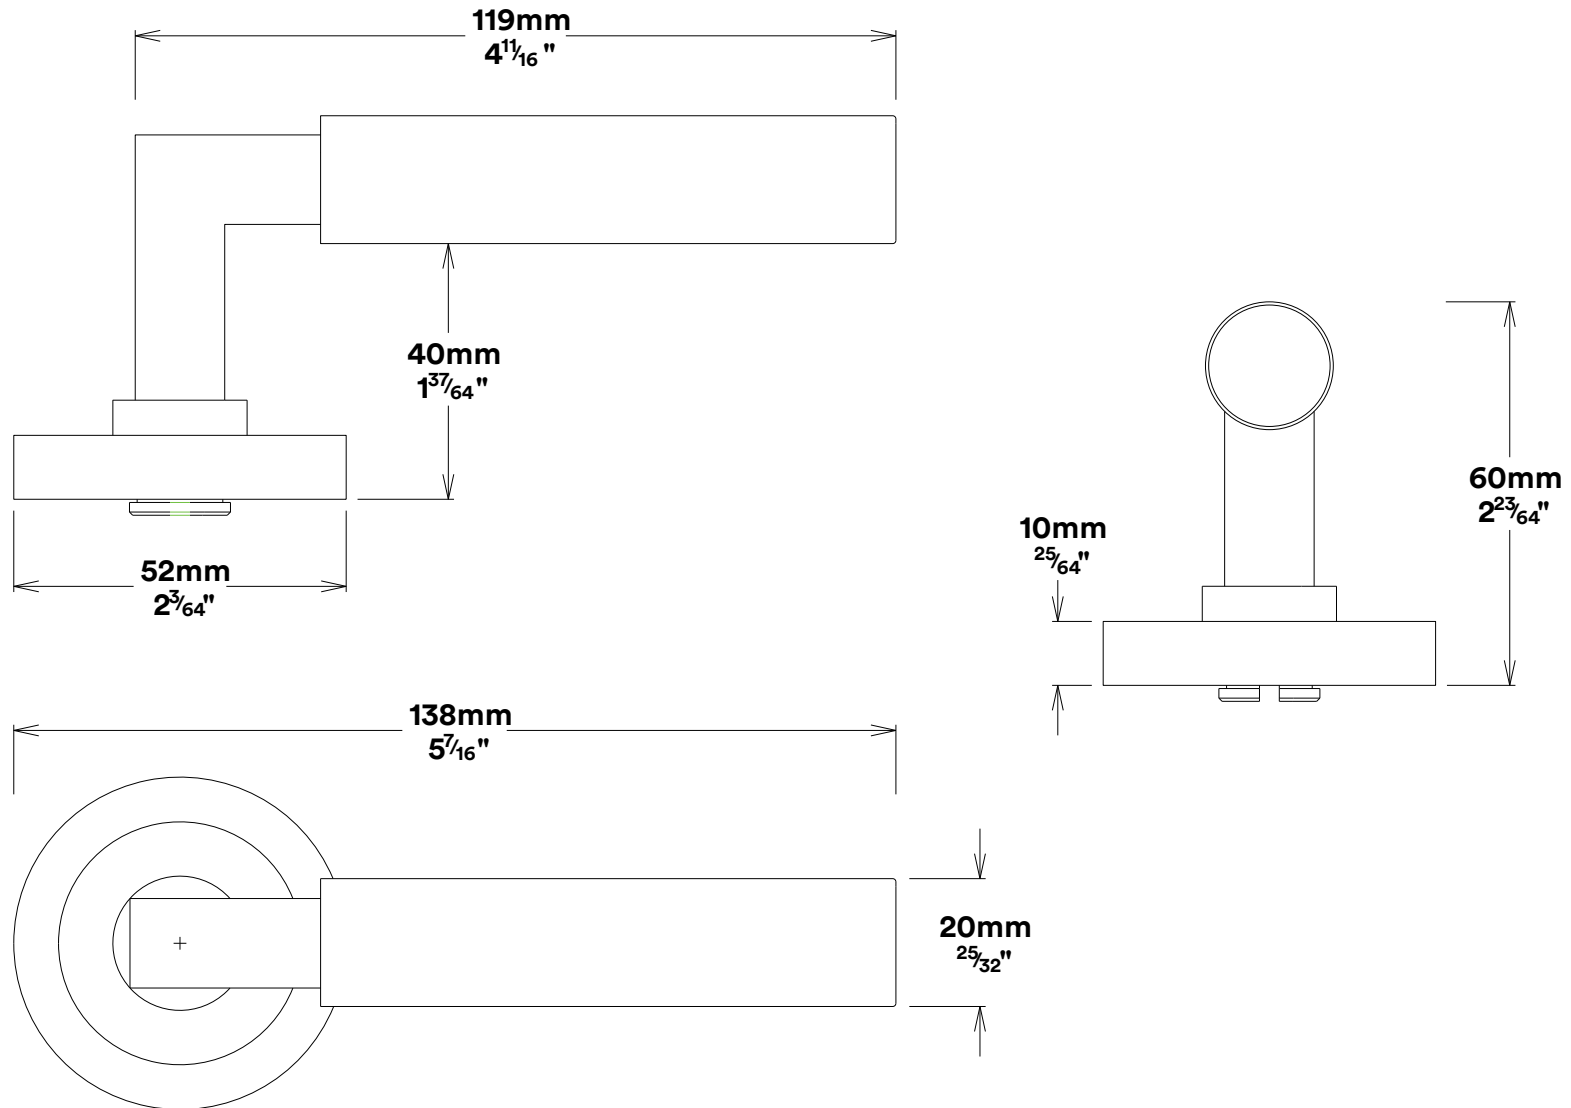

Door Lever Berlin Rose Round

iver

Created for life.