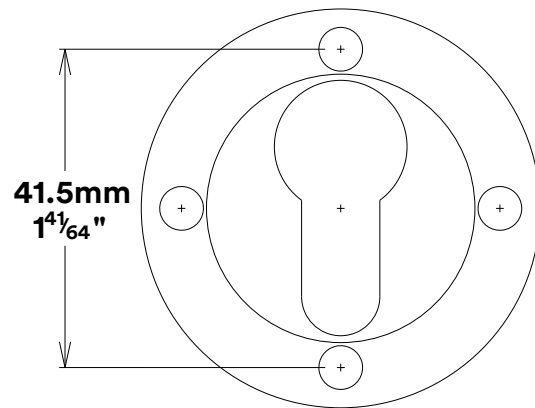

Escutcheon Rose Round Concealed Fix

iver

Back