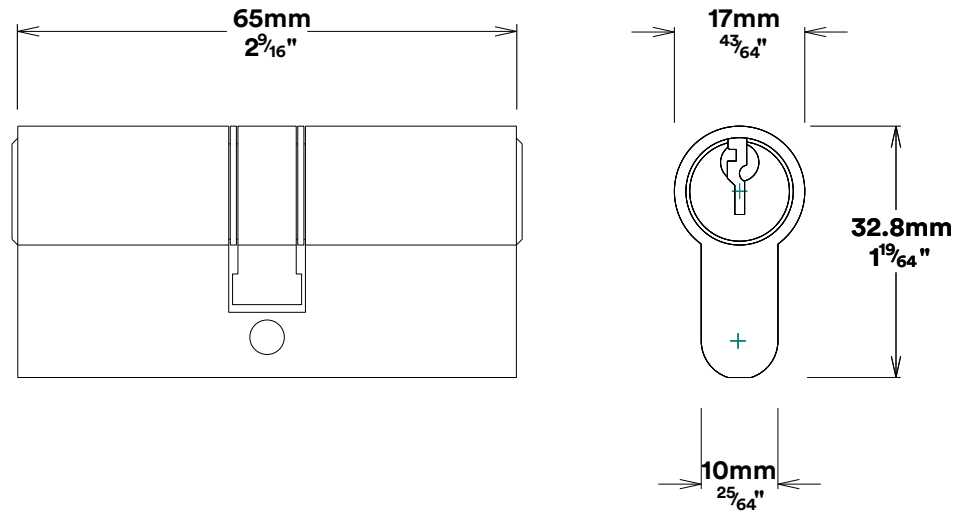

Door Lever Brunswick Rose Round

iver

Euro Cylinder Key Key

iver

Escutcheon Rose Round Concealed Fix

iver

Front

Back