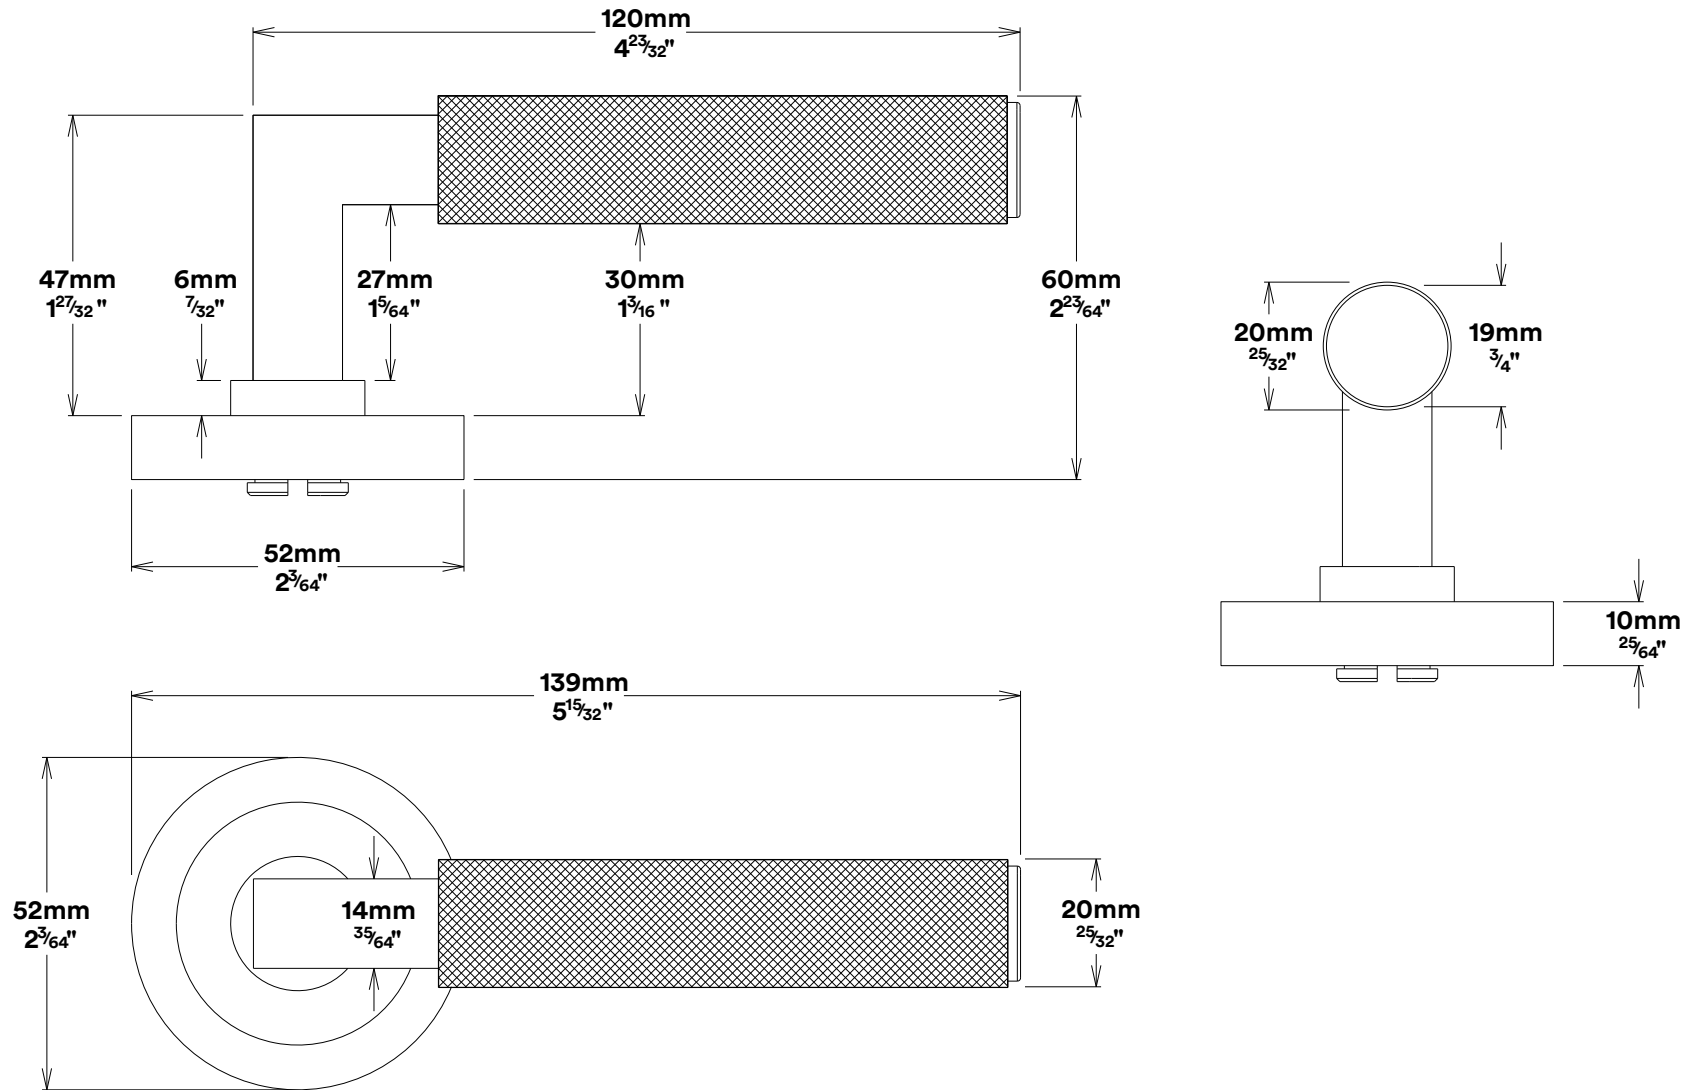

Door Lever Brunswick Rose Round

iver

Euro Cylinder Key Key

iver

Escutcheon Rose Round Concealed Fix

iver

Front

Back