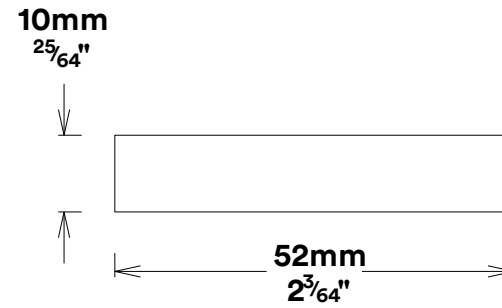

Door Lever Brunswick Rose Round

iver

Euro Cylinder Key Key

iver

Escutcheon Rose Round Concealed Fix

iver

Front

Back