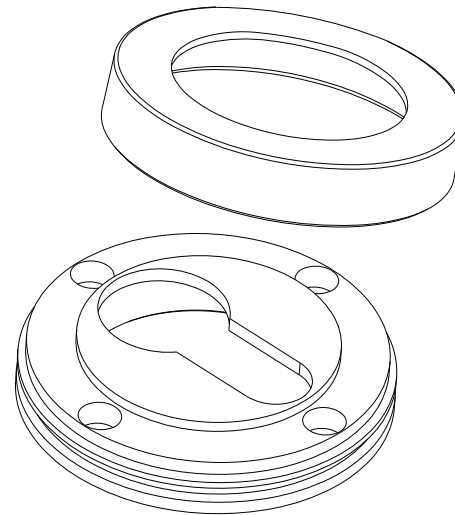

Door Lever Brunswick Rose Round

iver

Euro Cylinder Key Key

iver

Escutcheon Rose Round Concealed Fix

iver

Front

Back