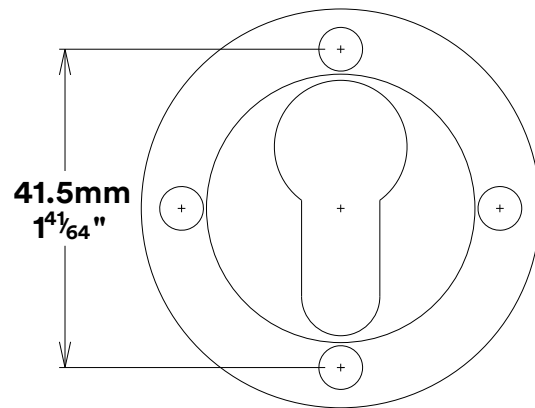

Door Lever Brunswick Rose Round

iver

Euro Cylinder Key Key

iver

Escutcheon Rose Round Concealed Fix

iver

Front

Back