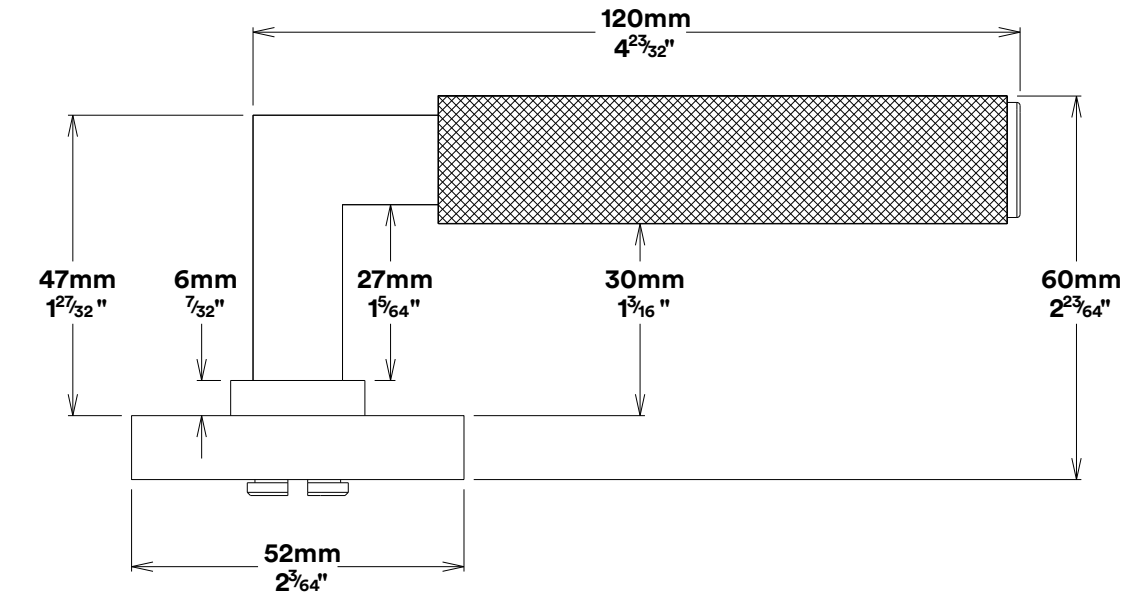

# Door Lever Brunswick Rose Round