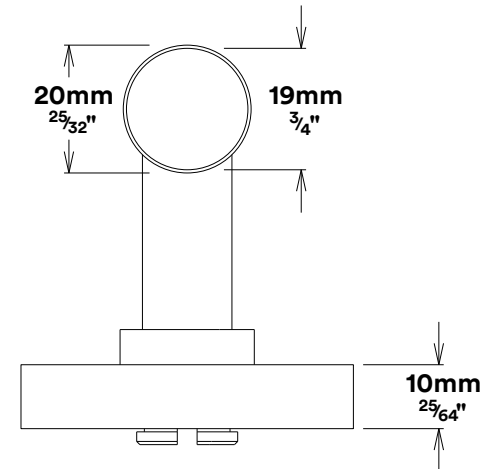

# Door Lever Brunswick Rose Round