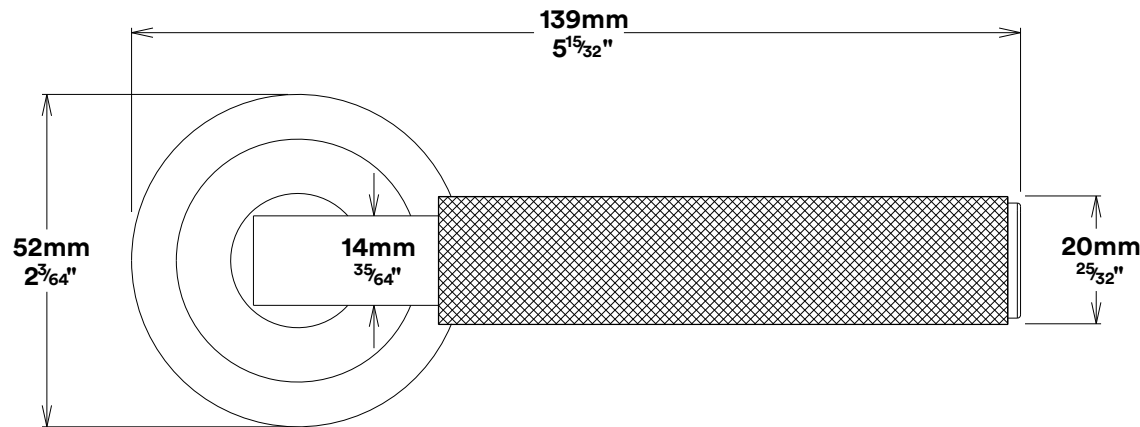

# Door Lever Brunswick Rose Round