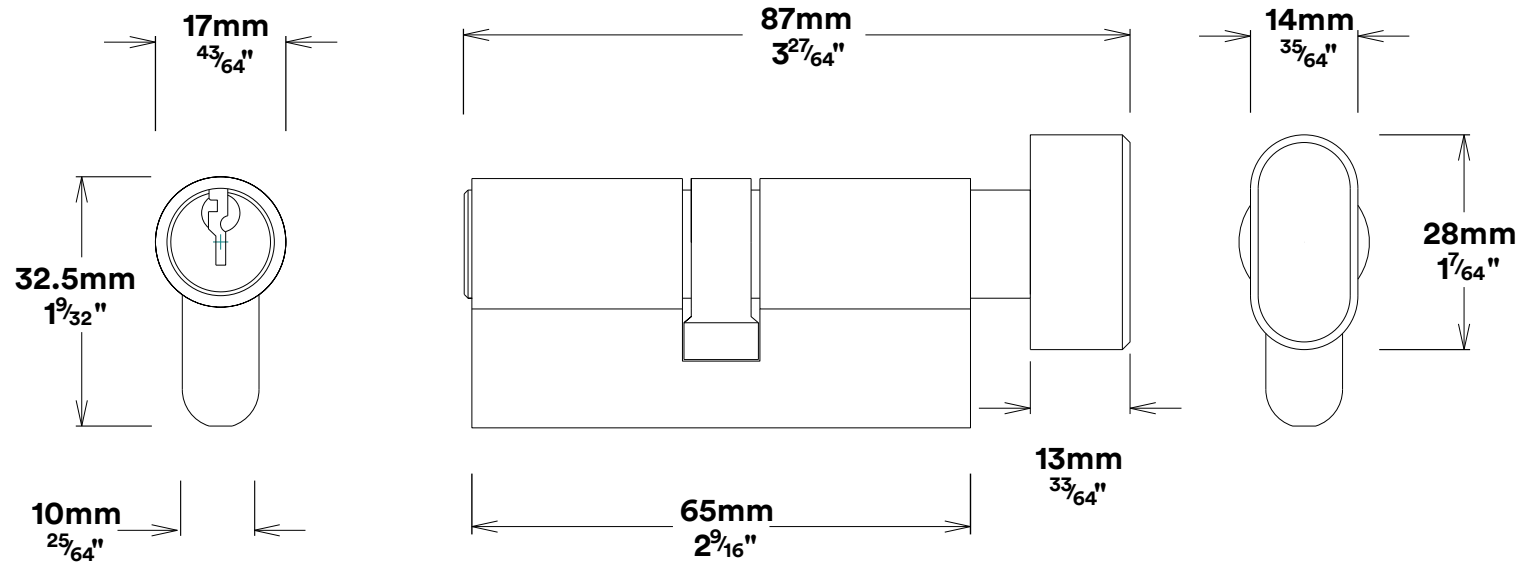

Euro Cylinder Key Thumb

iver

Created for life.