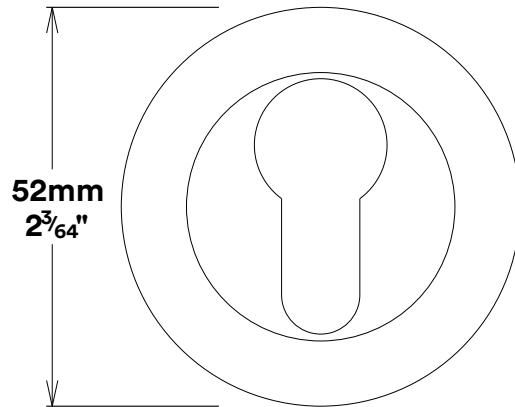

Door Lever Como Rose Round

iver

Created for life.

Euro Cylinder Key Key

iver

Escutcheon Rose Round Concealed Fix

iver

Front