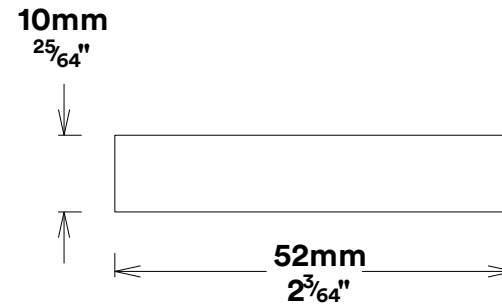

Door Lever Como Rose Round

iver

Created for life.

Euro Cylinder Key Key

iver

Escutcheon Rose Round Concealed Fix

iver

Front