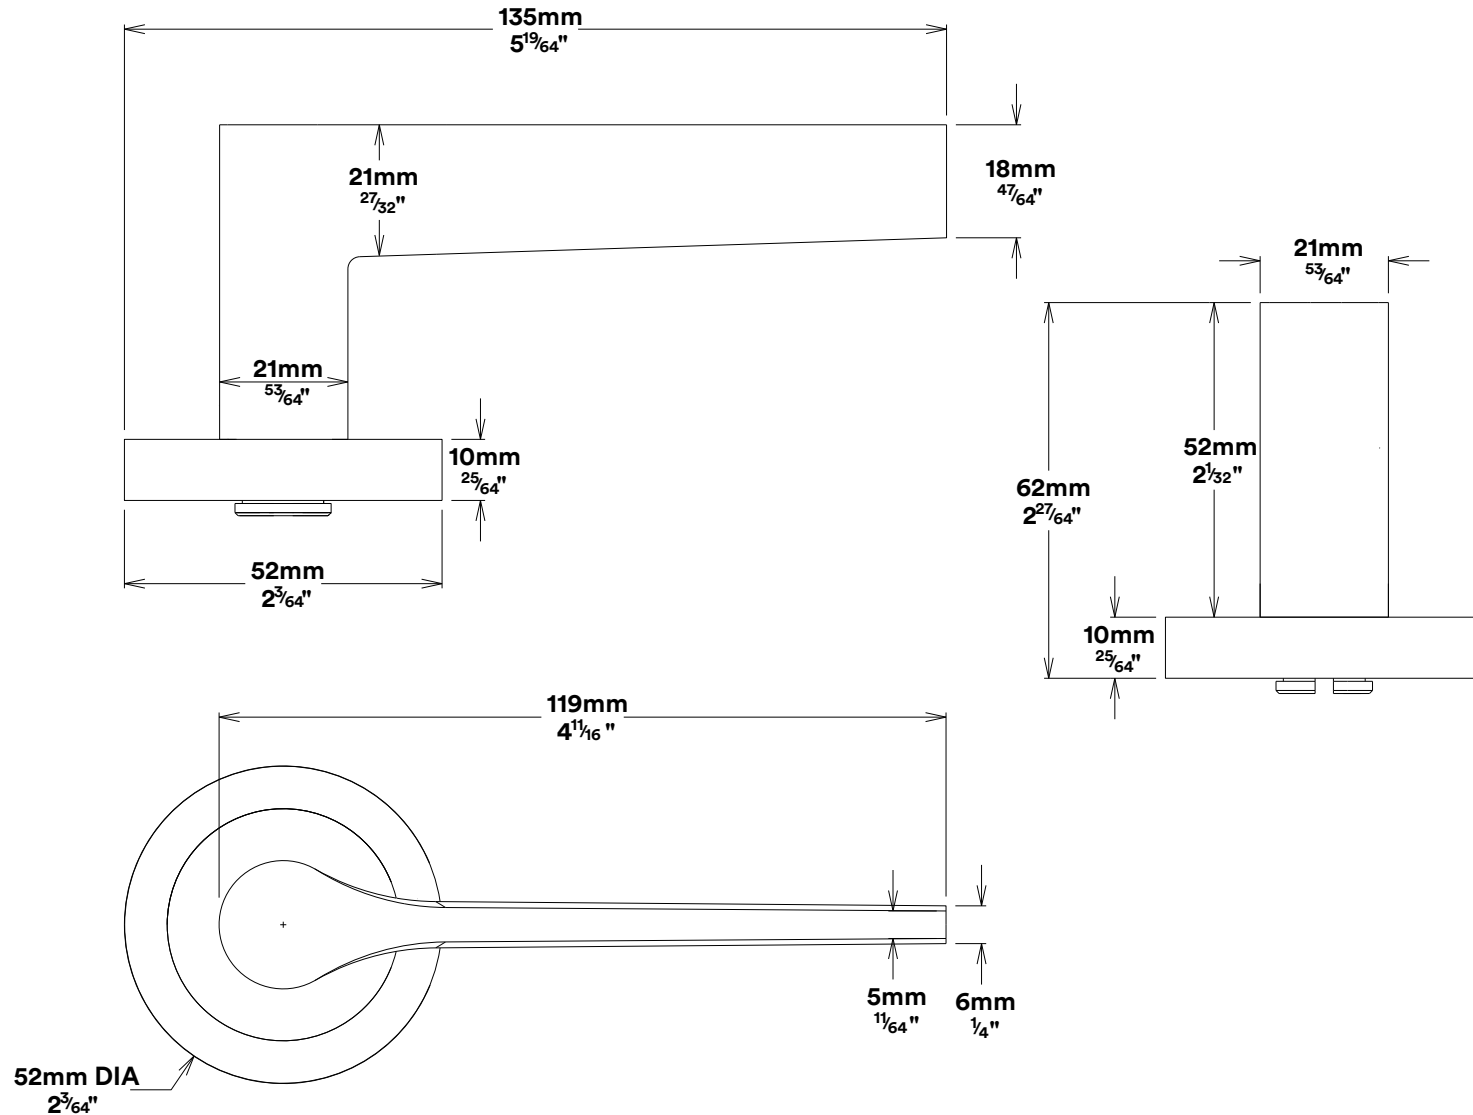

Door Lever Como Rose Round

iver

Created for life.

Euro Cylinder Key Key

iver

Escutcheon Rose Round Concealed Fix

iver

Front

Back

Mortice Lock Euro & Striker

Created for life.