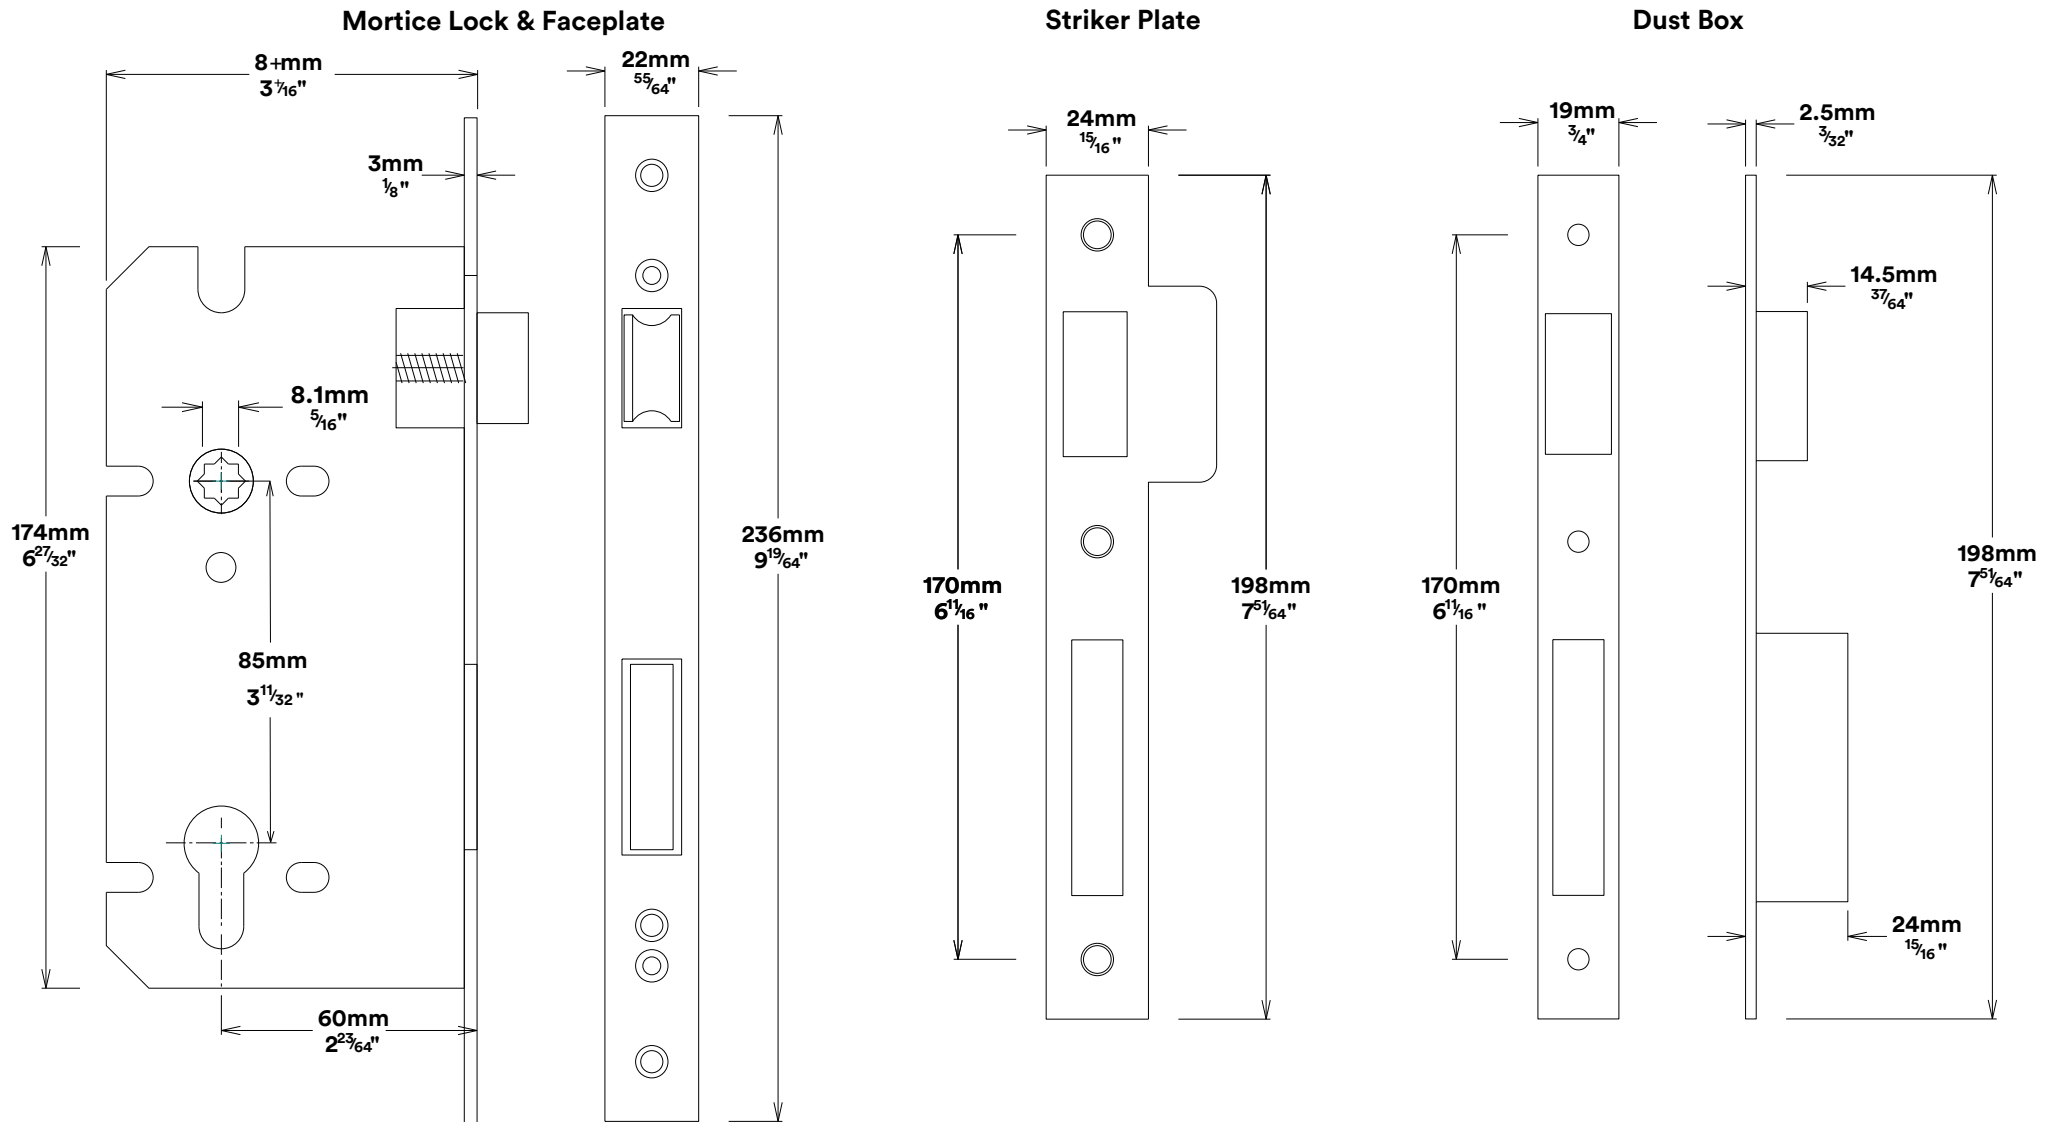

Door Lever Como Rose Round

iver

Created for life.

Euro Cylinder Key Key

iver

Escutcheon Rose Round Concealed Fix

iver

Front

Back

Mortice Lock Euro & Striker

Created for life.