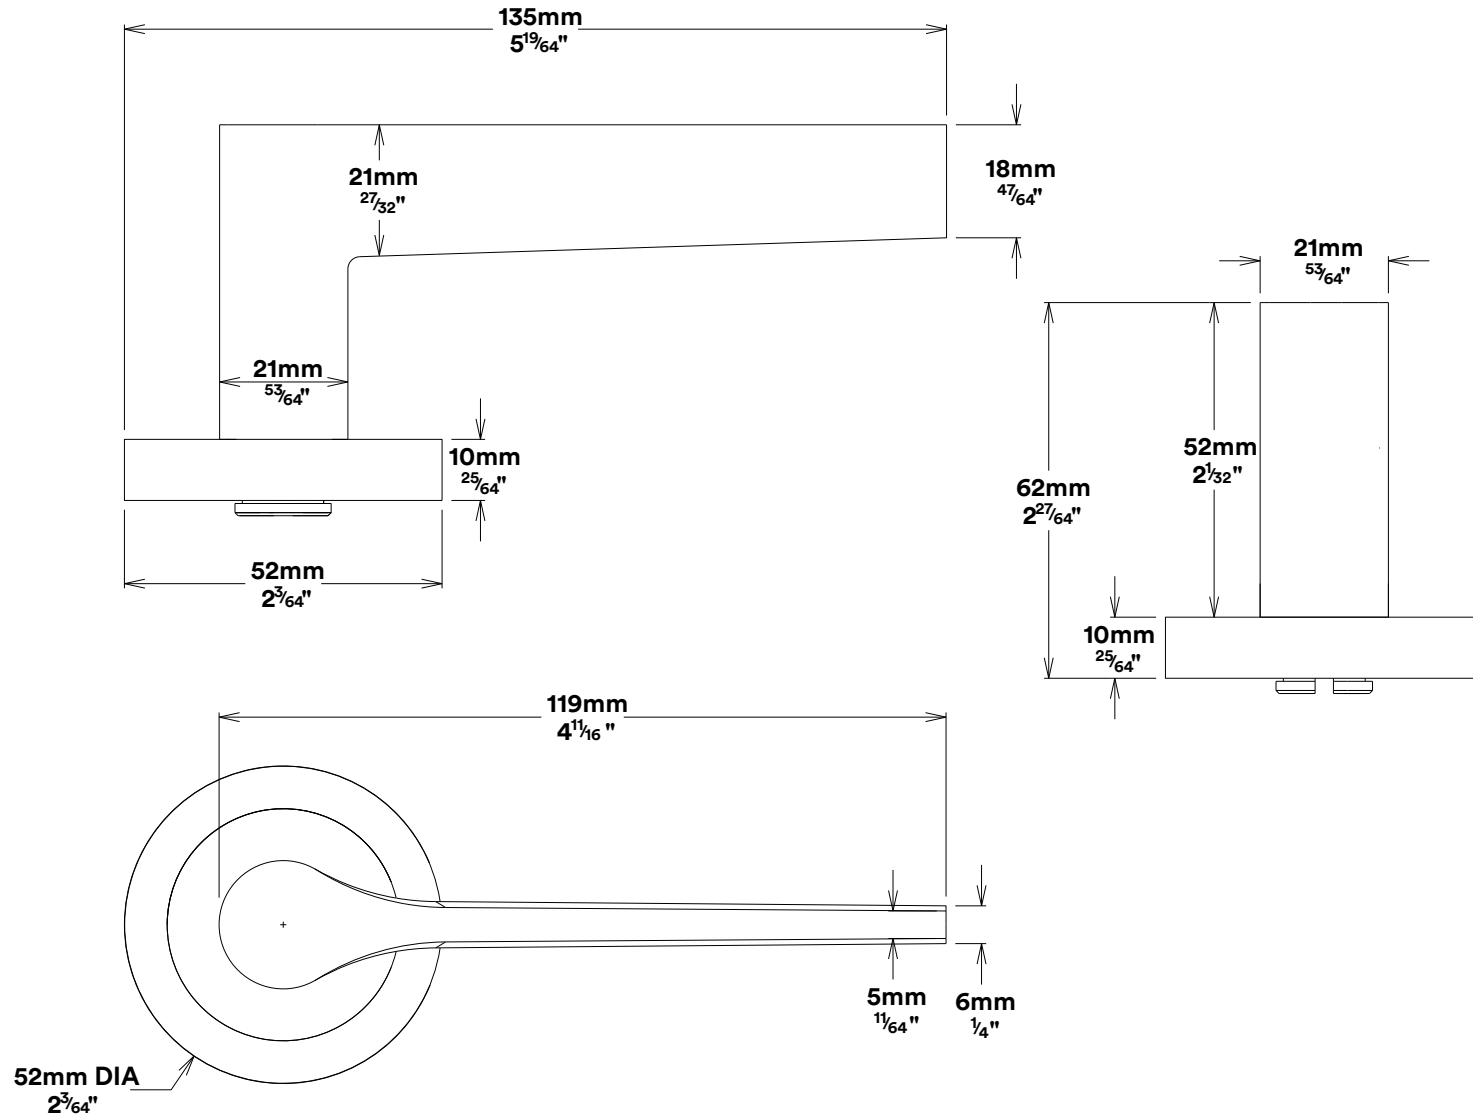

Door Lever Como Rose Round

iver

Created for life.

Euro Cylinder Key Thumb

iver

Created for life.

Escutcheon Rose Round Concealed Fix

iver

Front

Back

Mortice Lock Euro & Striker

Created for life.