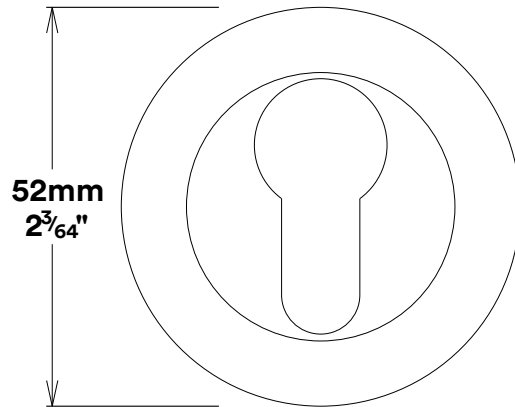

Escutcheon Rose Round Concealed Fix

iver

Front