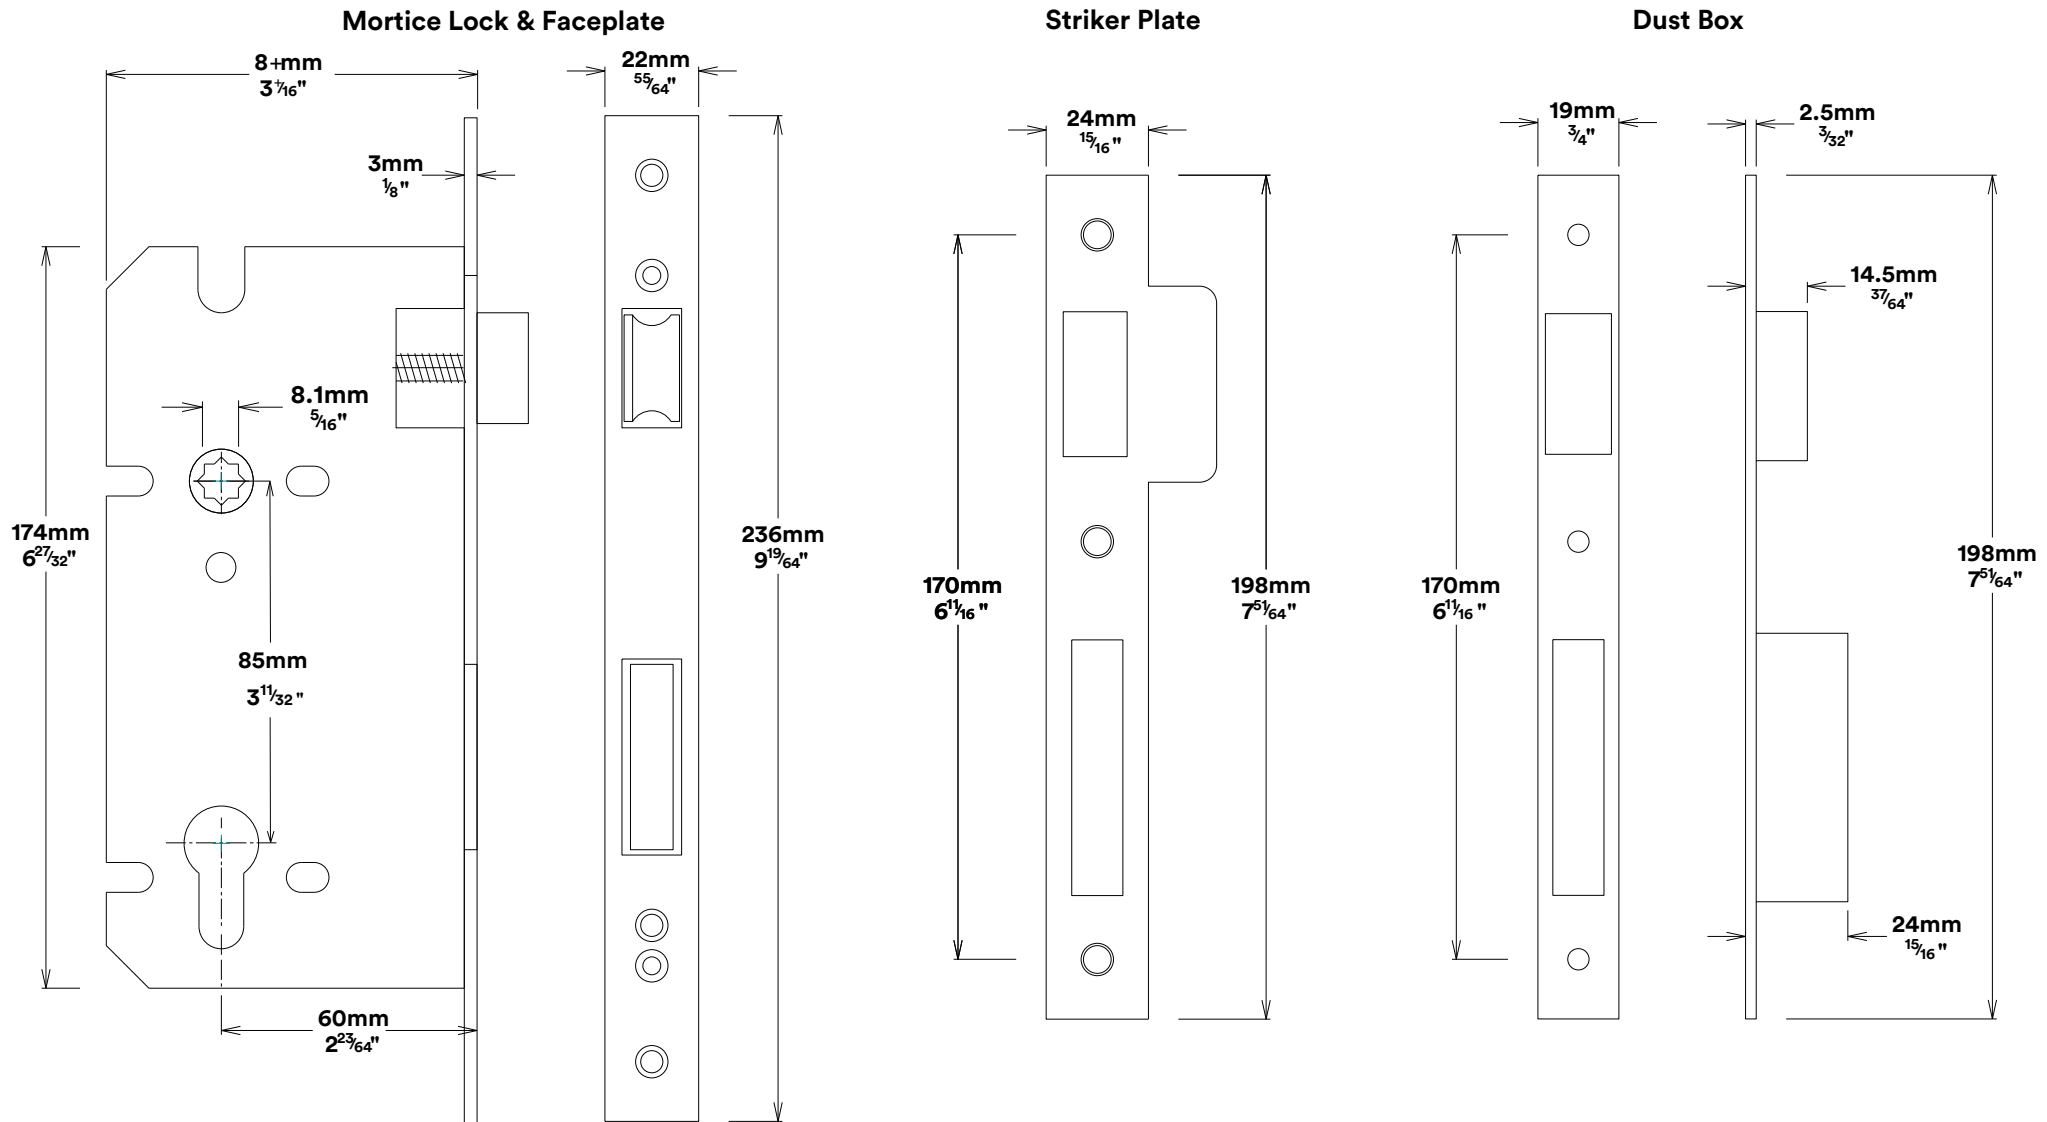

Door Lever Como Rose Round

iver

Created for life.

Euro Cylinder Key Thumb

iver

Created for life.

Escutcheon Rose Round Concealed Fix

iver

Front

Back

Mortice Lock Euro & Striker

Created for life.