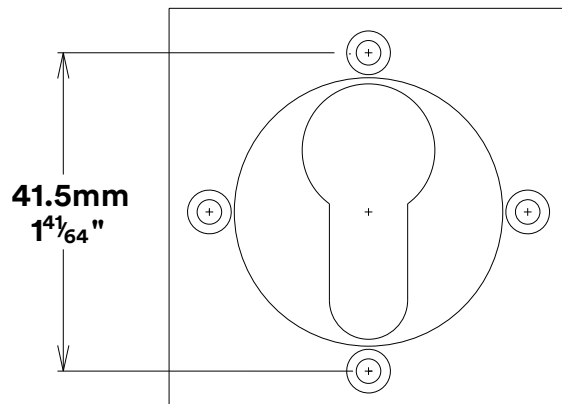

Door Lever Anncy Rose Square

iver

Euro Cylinder Key Key

iver

Escutcheon Rose Square Concealed Fix

iver

Front

Back