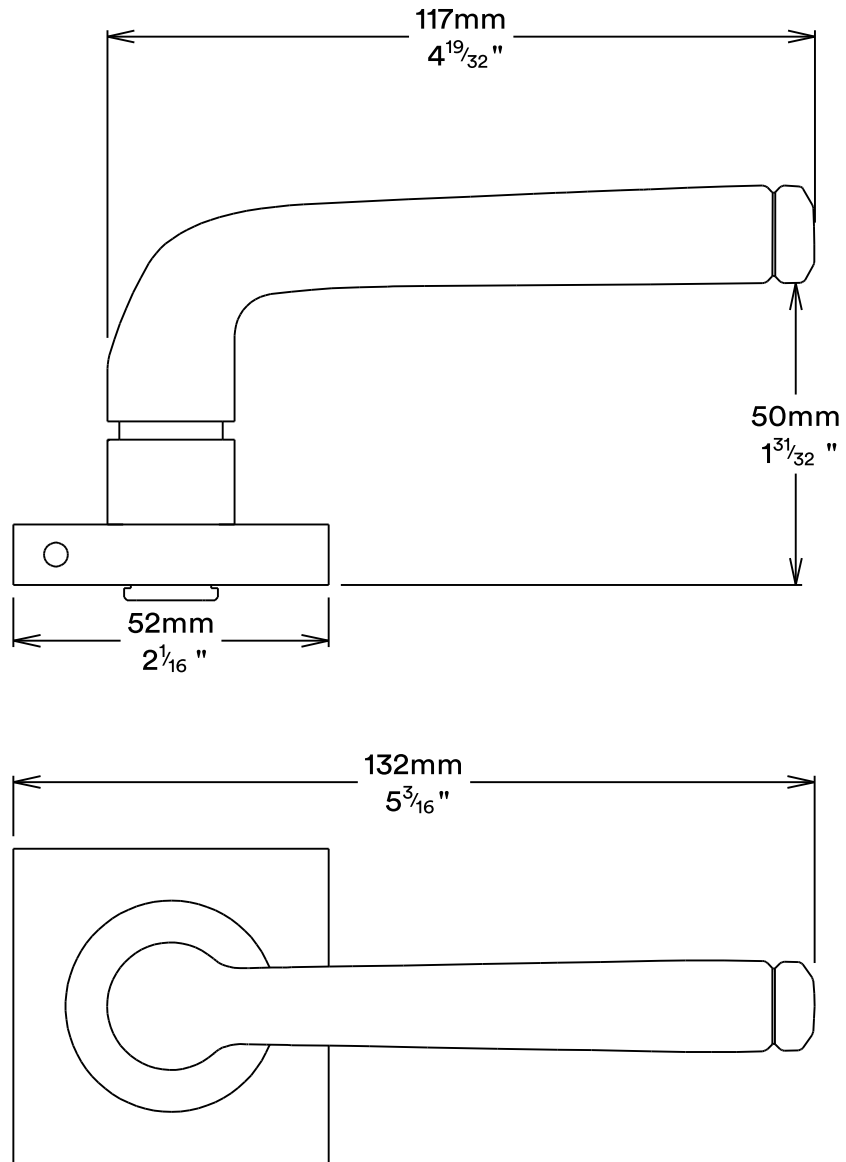

Door Lever Anncy Rose Square

iver

Euro Cylinder Key Key

iver

Escutcheon Rose Square Concealed Fix

iver

Front

Back