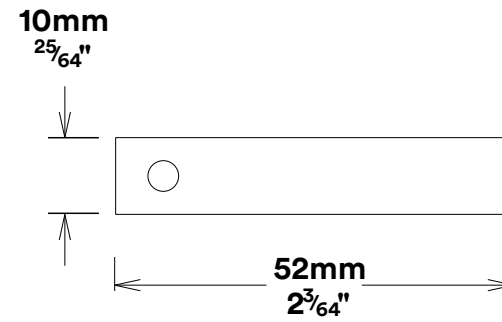

Door Lever Anncy Rose Square

iver

Euro Cylinder Key Key

iver

Escutcheon Rose Square Concealed Fix

iver

Front

Back