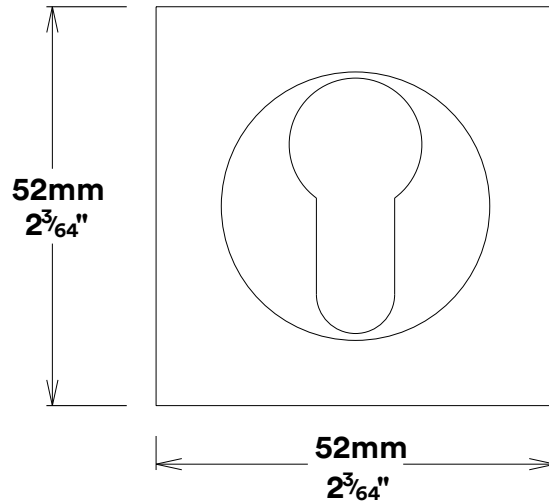

Door Lever Anncy Rose Square

iver

Euro Cylinder Key Key

iver

Escutcheon Rose Square Concealed Fix

iver

Front

Back