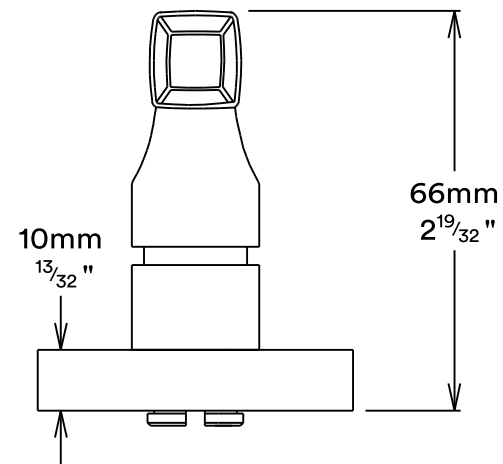

Door Lever Anncy Rose Square

iver

Euro Cylinder Key Key

iver

Escutcheon Rose Square Concealed Fix

iver

Front

Back