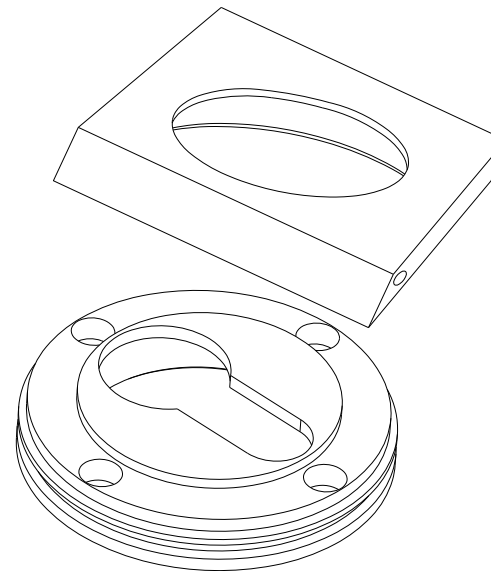

Door Lever Anncy Rose Square

iver

Euro Cylinder Key Key

iver

Escutcheon Rose Square Concealed Fix

iver

Front

Back