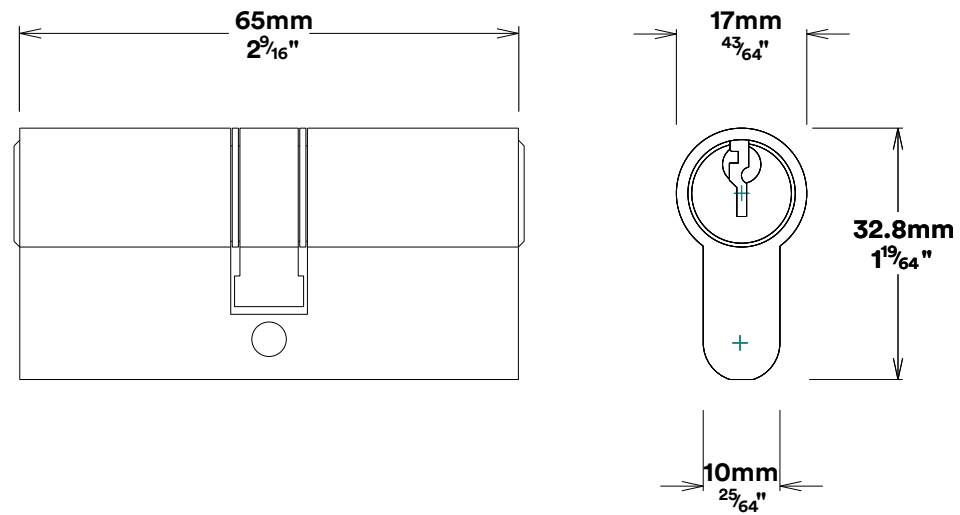

Door Lever Anncy Rose Square

iver

Euro Cylinder Key Key

iver

Escutcheon Rose Square Concealed Fix

iver

Front

Back