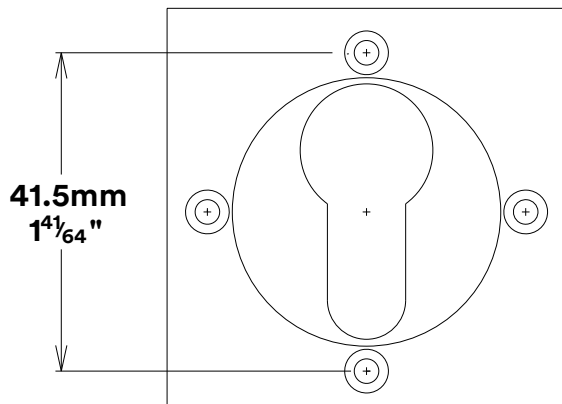

Door Lever Anncy Rose Square

iver

Euro Cylinder Key Thumb

iver

Escutcheon Rose Square Concealed Fix

iver

Front

Back