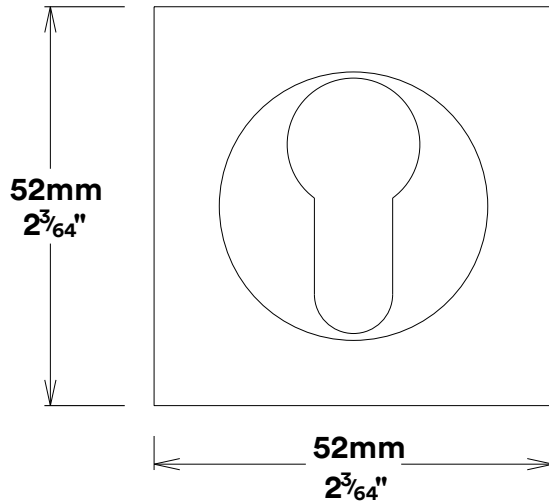

Door Lever Anncy Rose Square

iver

Euro Cylinder Key Thumb

iver

Escutcheon Rose Square Concealed Fix

iver

Front

Back