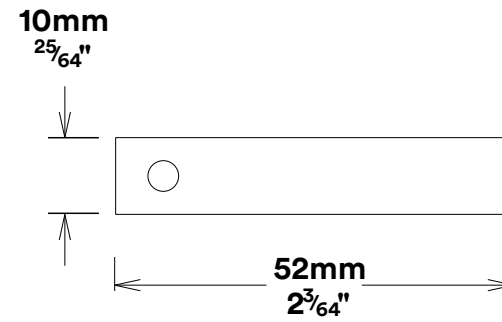

Door Lever Anncy Rose Square

iver

Euro Cylinder Key Thumb

iver

Escutcheon Rose Square Concealed Fix

iver

Front

Back