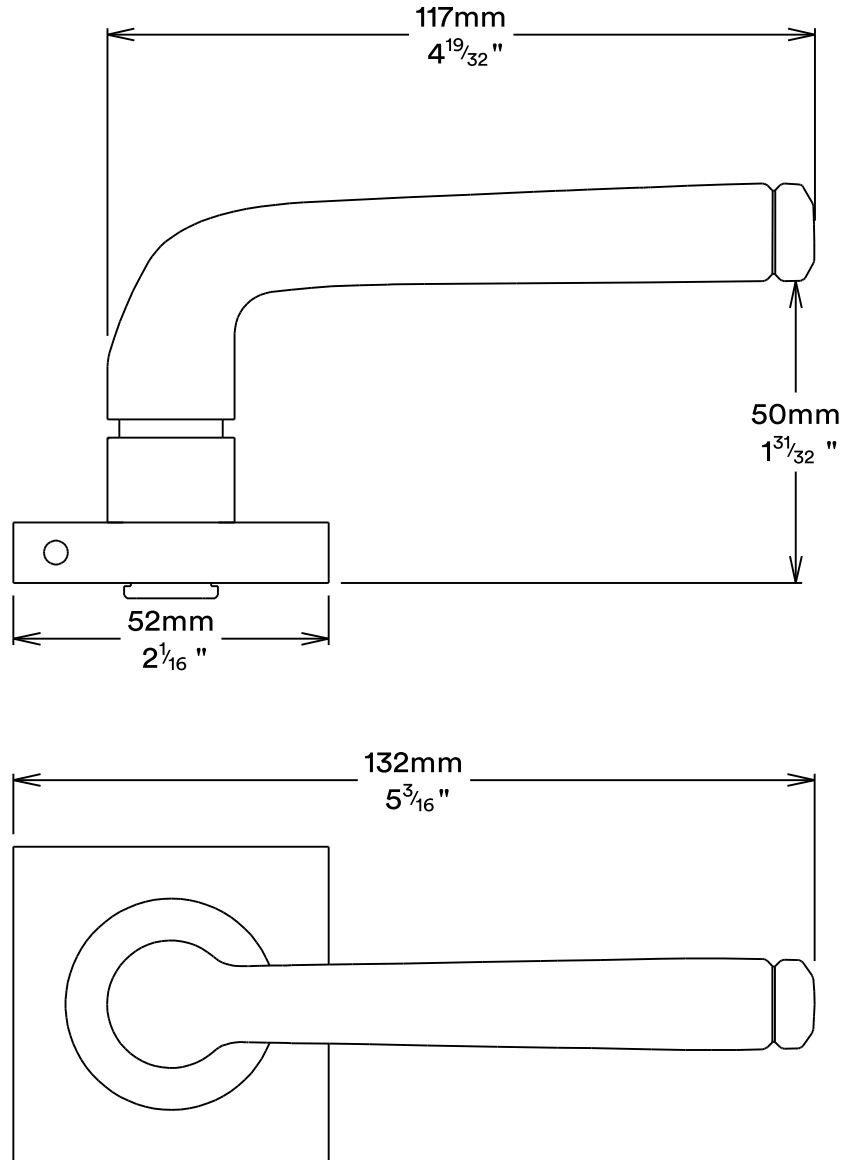

Door Lever Anncy Rose Square

iver

Euro Cylinder Key Thumb

iver

Escutcheon Rose Square Concealed Fix

iver

Front

Back