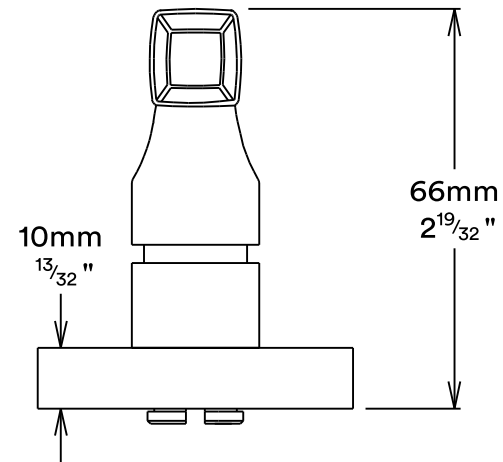

Door Lever Anncy Rose Square

iver

Euro Cylinder Key Thumb

iver

Escutcheon Rose Square Concealed Fix

iver

Front

Back