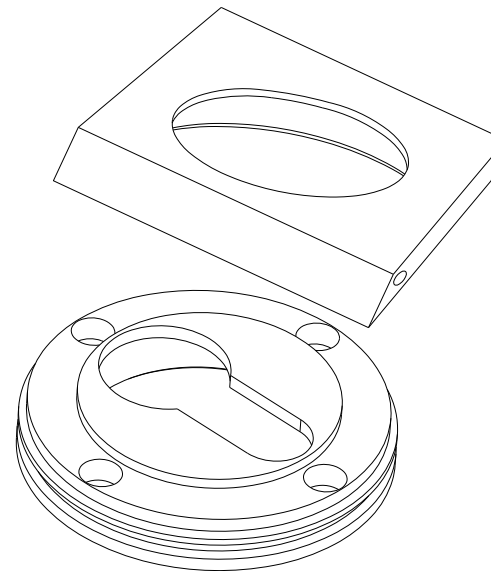

Door Lever Anncy Rose Square

iver

Euro Cylinder Key Thumb

iver

Escutcheon Rose Square Concealed Fix

iver

Front

Back