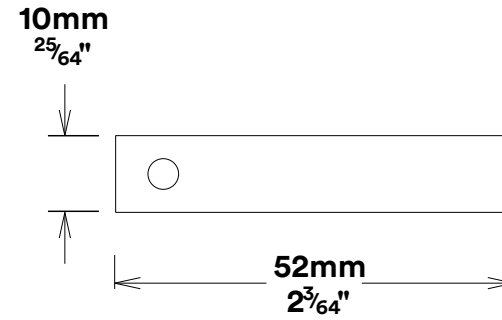

Door Lever Bronte Rose Square

iver

Euro Cylinder Key Thumb

iver

Created for life.

Escutcheon Rose Square Concealed Fix

iver

Front