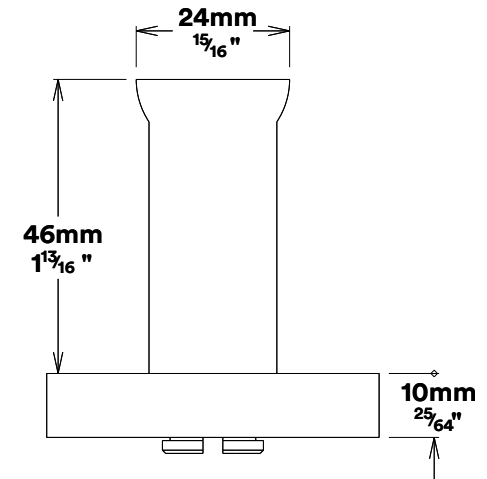

Door Lever Bronte Rose Square

iver

Euro Cylinder Key Thumb

iver

Created for life.

Escutcheon Rose Square Concealed Fix

iver

Front