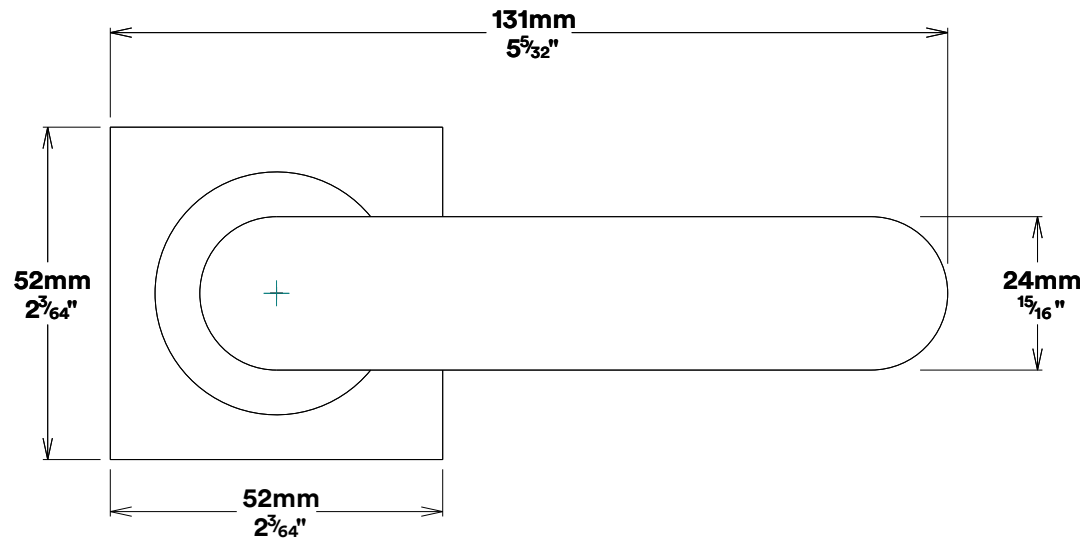

Door Lever Bronte Rose Square

iver

Euro Cylinder Key Thumb

iver

Created for life.

Escutcheon Rose Square Concealed Fix

iver

Front