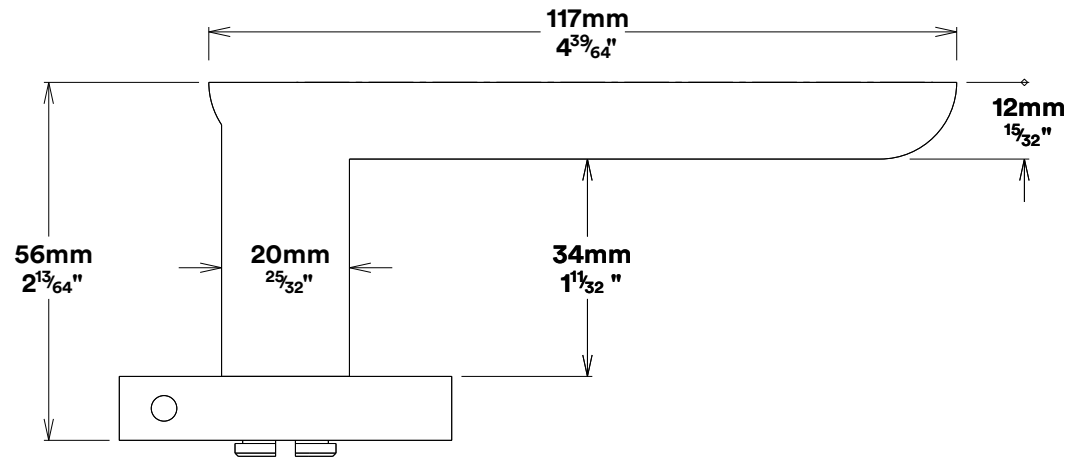

Door Lever Bronte Rose Square

iver

Euro Cylinder Key Thumb

iver

Created for life.

Escutcheon Rose Square Concealed Fix

iver

Front