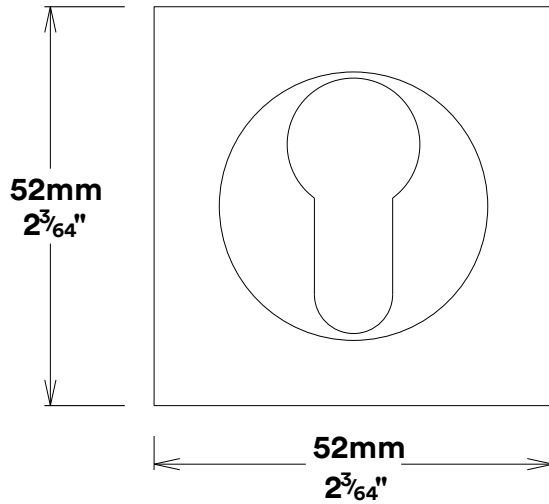

Door Lever Bronte Rose Square

iver

Euro Cylinder Key Thumb

iver

Created for life.

Escutcheon Rose Square Concealed Fix

iver

Front