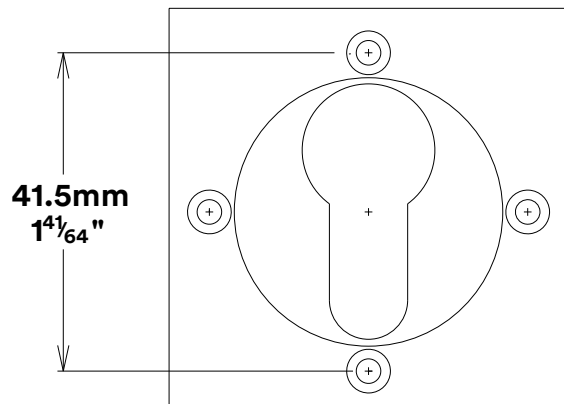

Escutcheon Rose Square Concealed Fix

iver

Back

Created for life.