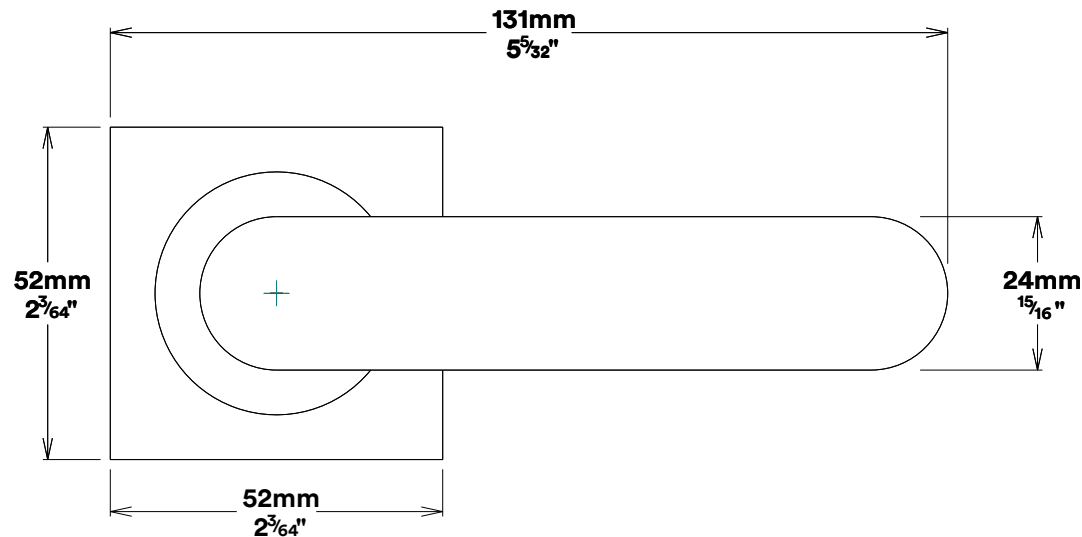

Door Lever Bronte Rose Square

iver

Tube Latch Split Cam & 'T' Striker

Dust Box & Striker

Tube Latch & Faceplate