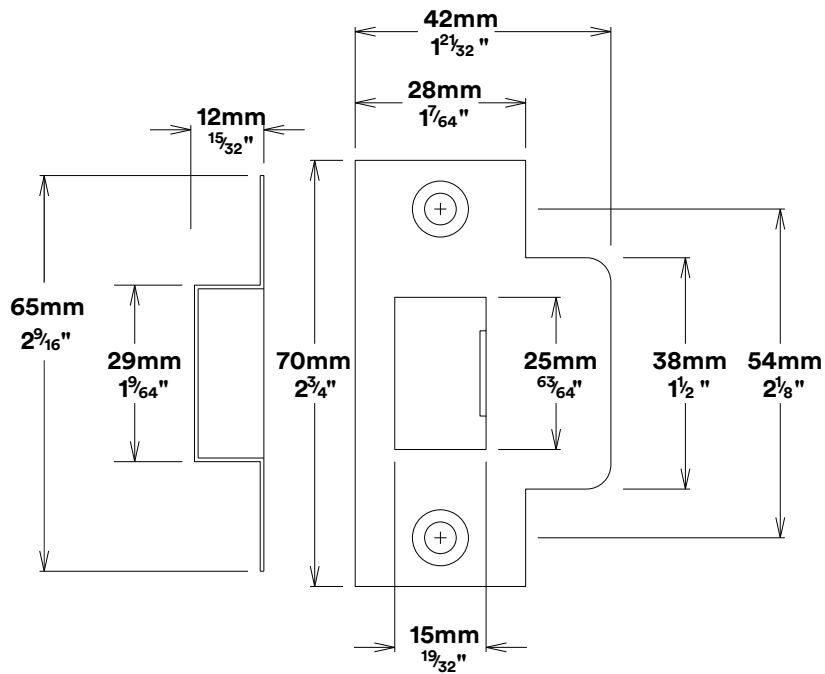

Door Lever Bronte Rose Square

iver

Tube Latch Split Cam & 'T' Striker

Dust Box & Striker

Tube Latch & Faceplate