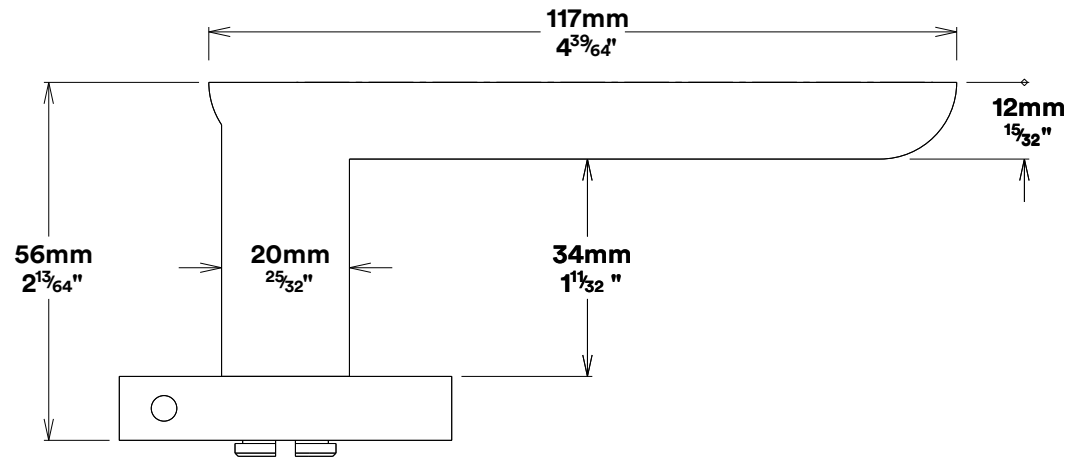

Door Lever Bronte Rose Square

iver

Tube Latch Split Cam & 'T' Striker

Dust Box & Striker

Tube Latch & Faceplate