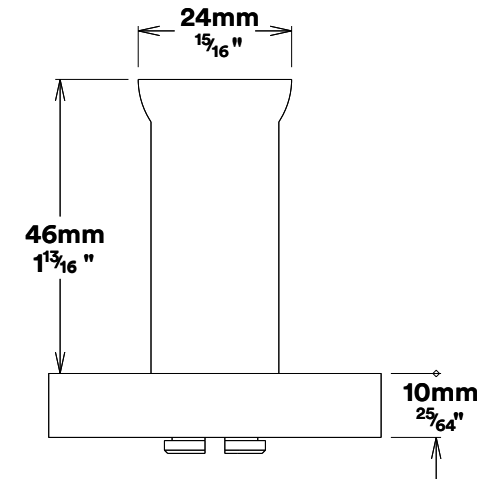

Door Lever Bronte Rose Square

iver

Tube Latch Split Cam & 'T' Striker

Dust Box & Striker

Tube Latch & Faceplate