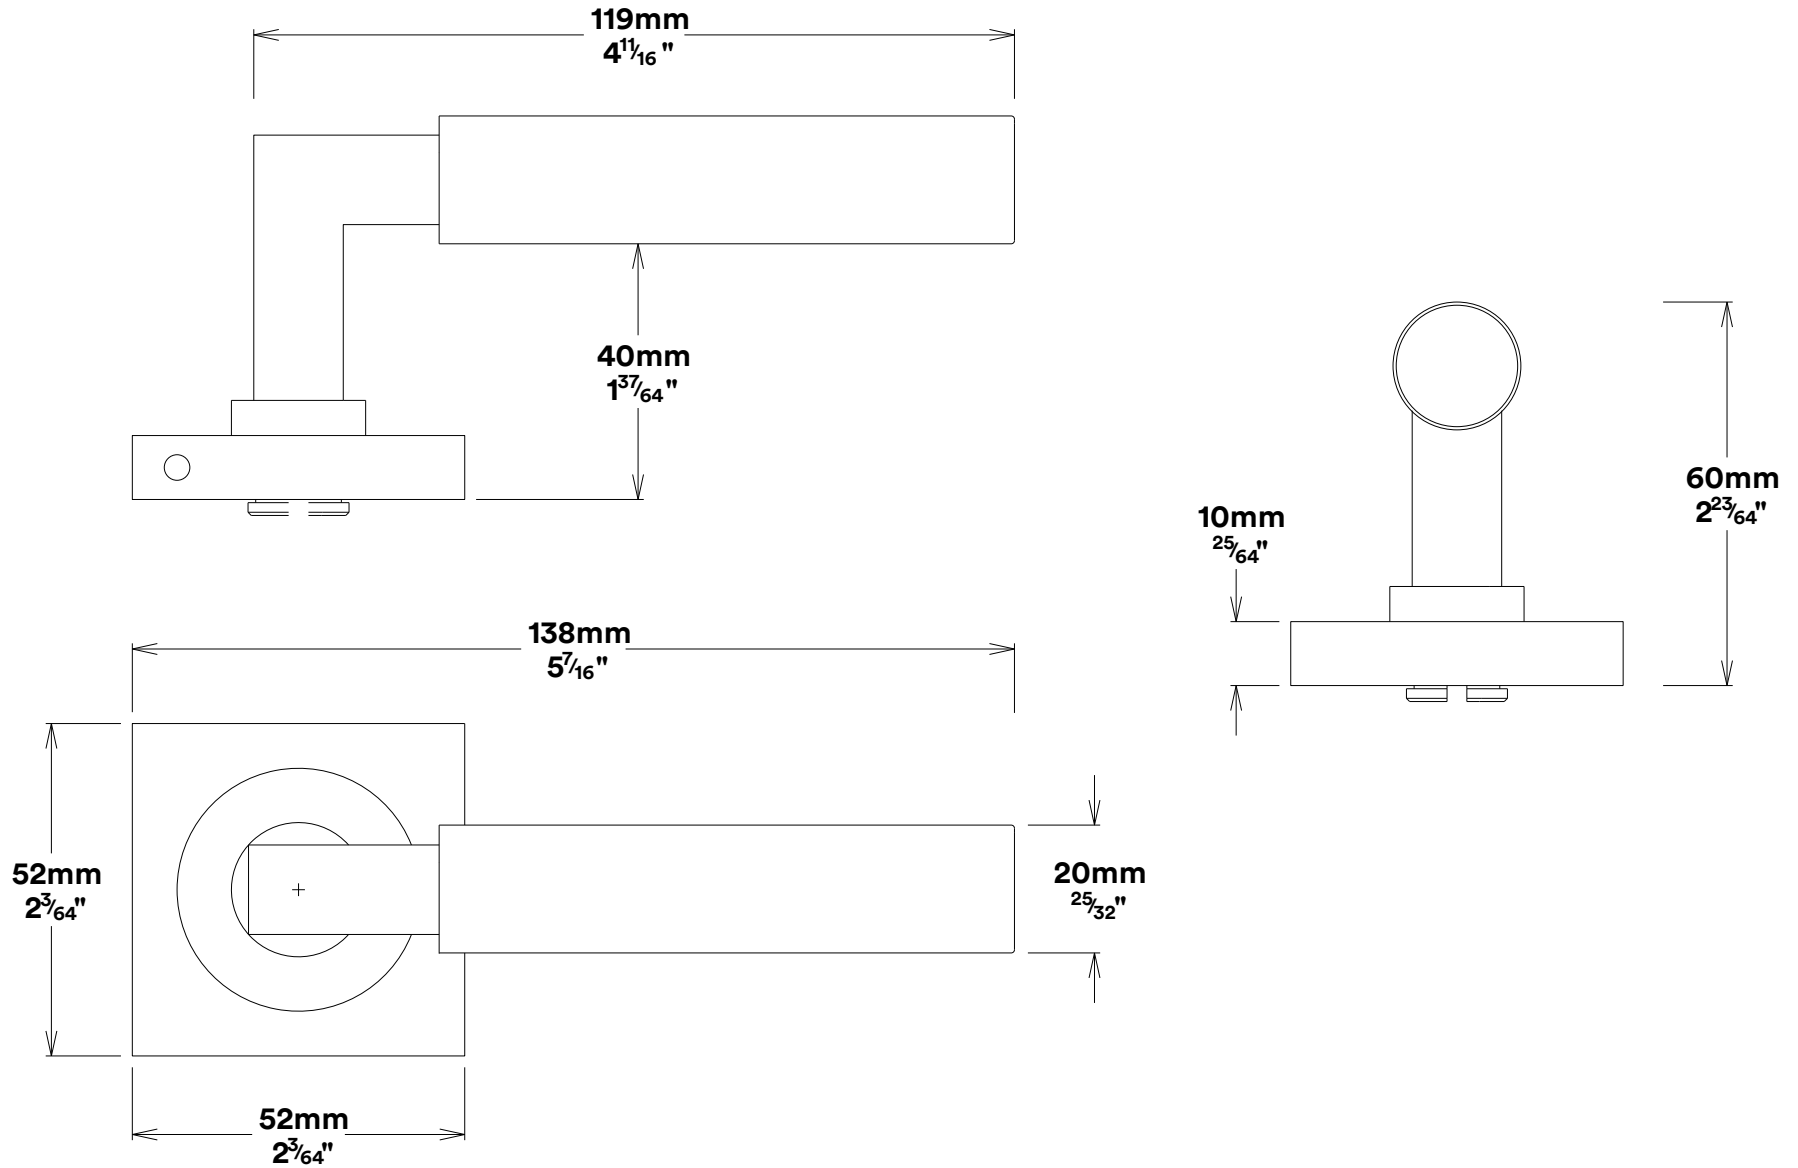

Door Lever Berlin Rose Square

iver