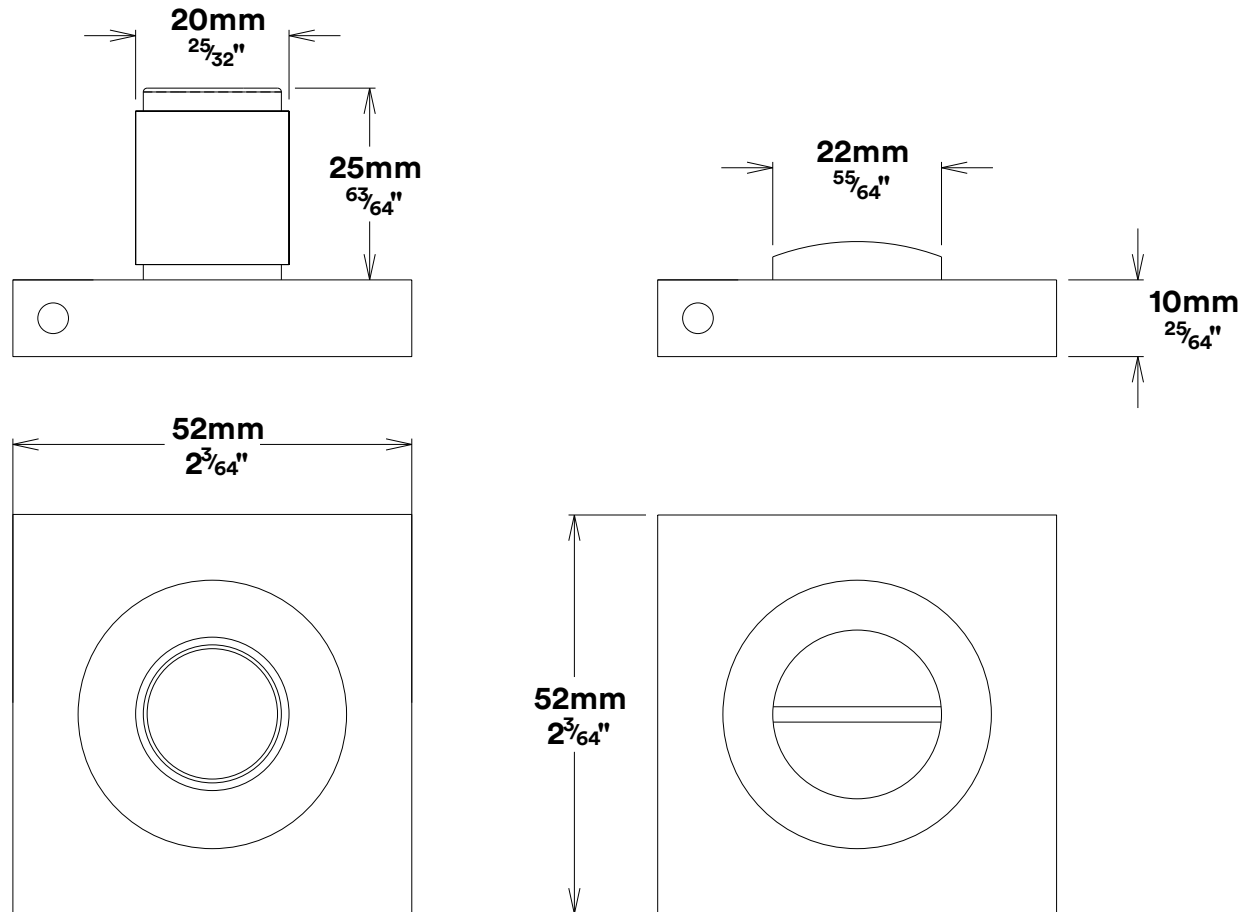

Privacy Turn Berlin Rose Square Concealed Fix

iver