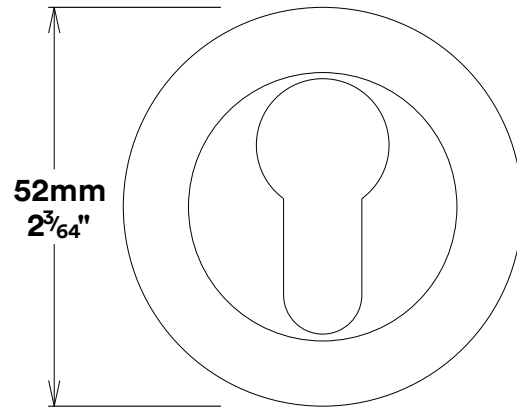

Door Lever Bronte Rose Round

iver

Euro Cylinder Key Key

iver

Escutcheon Rose Round Concealed Fix

iver

Front

Back