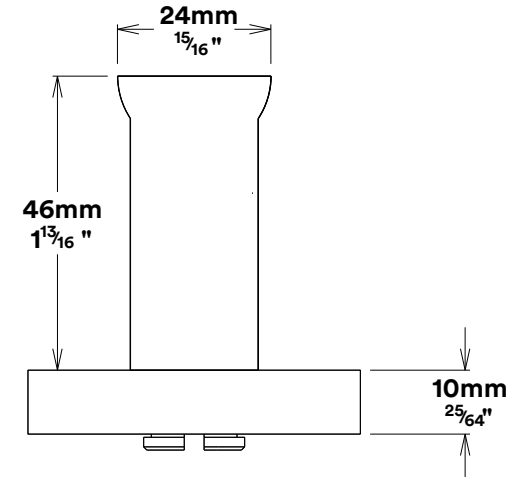

Door Lever Bronte Rose Round

iver

Euro Cylinder Key Key

iver

Escutcheon Rose Round Concealed Fix

iver

Front

Back