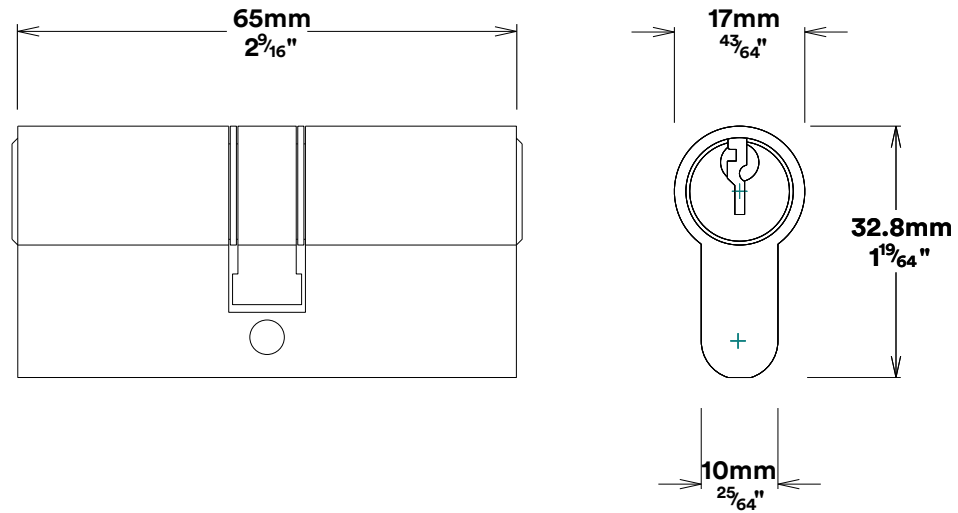

Door Lever Bronte Rose Round

iver

Euro Cylinder Key Key

iver

Escutcheon Rose Round Concealed Fix

iver

Front

Back