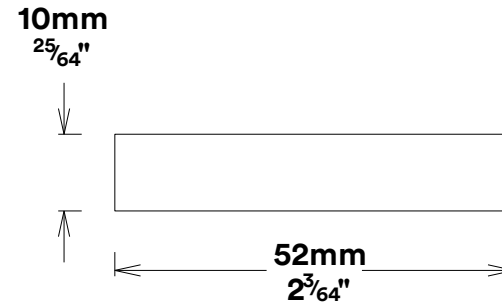

Door Lever Bronte Rose Round

iver

Euro Cylinder Key Key

iver

Escutcheon Rose Round Concealed Fix

iver

Front

Back