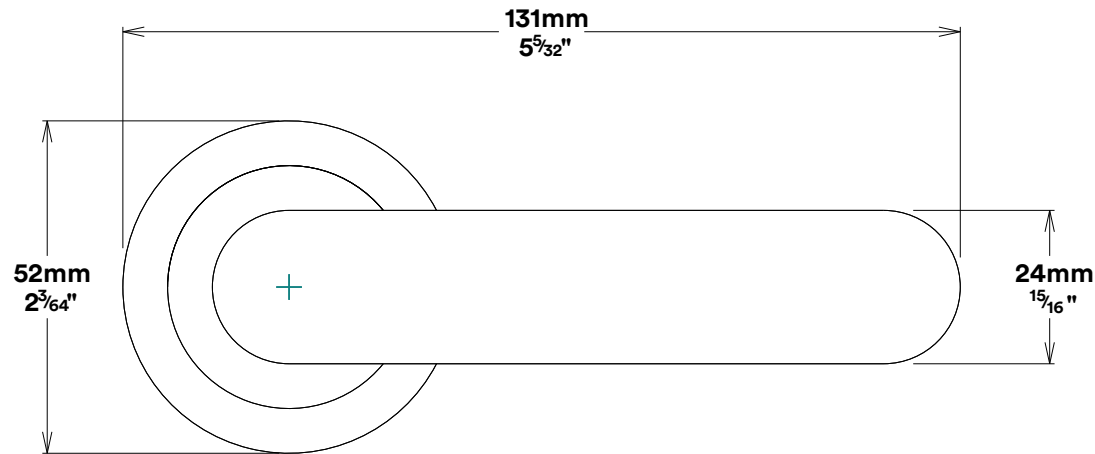

Door Lever Bronte Rose Round

iver

Euro Cylinder Key Key

iver

Escutcheon Rose Round Concealed Fix

iver

Front

Back