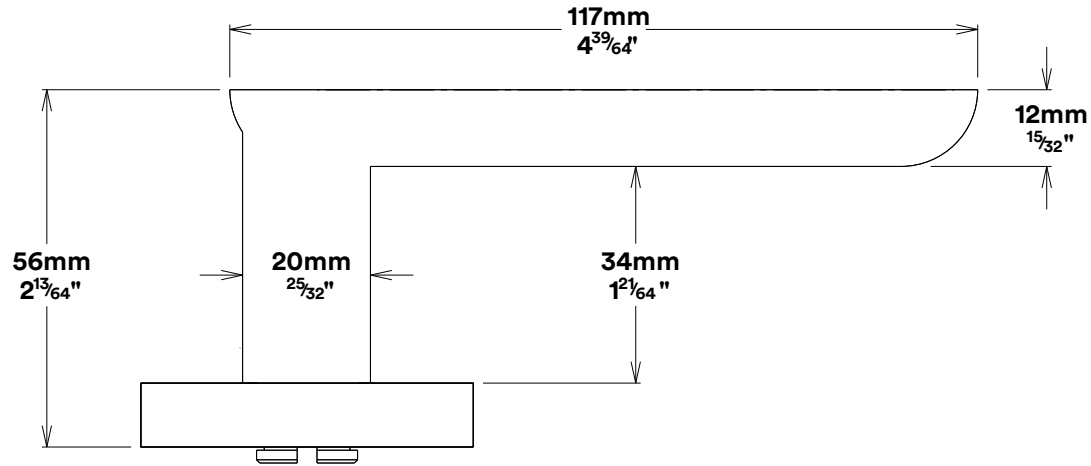

Door Lever Bronte Rose Round

iver

Euro Cylinder Key Key

iver

Escutcheon Rose Round Concealed Fix

iver

Front

Back