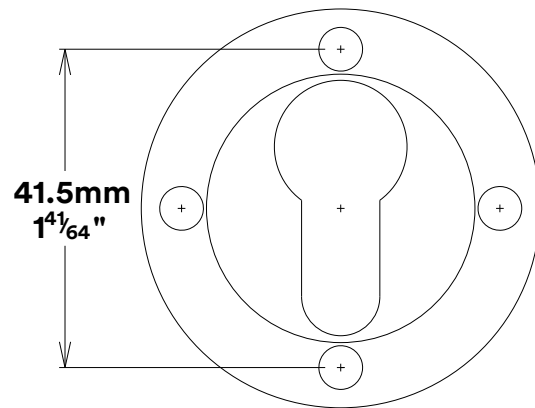

Door Lever Bronte Rose Round

iver

Euro Cylinder Key Key

iver

Escutcheon Rose Round Concealed Fix

iver

Front

Back