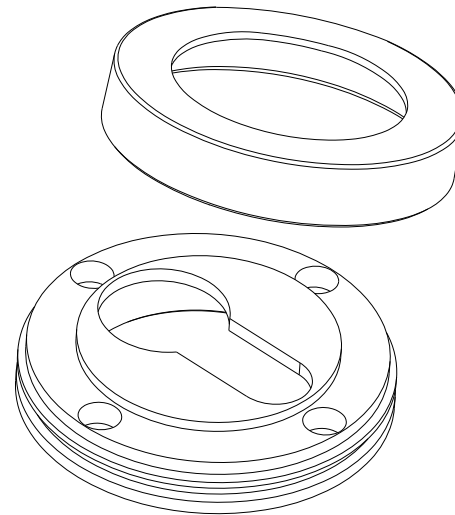

Door Lever Bronte Rose Round

iver

Euro Cylinder Key Key

iver

Escutcheon Rose Round Concealed Fix

iver

Front

Back