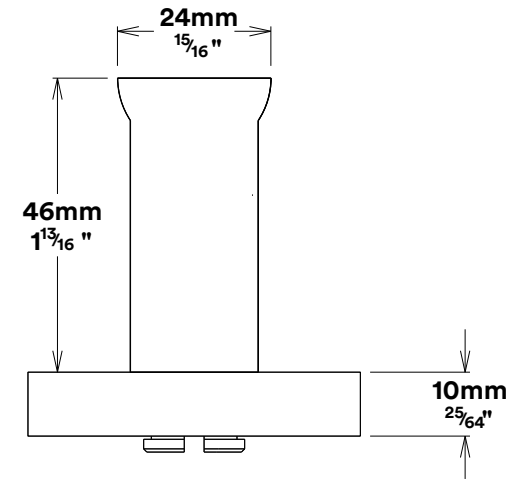

Door Lever Bronte Rose Round

iver