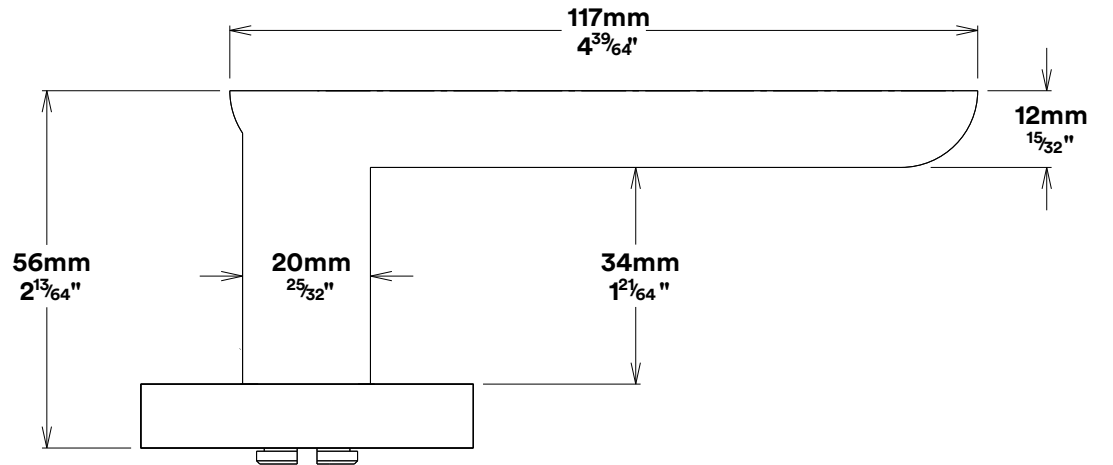

Door Lever Bronte Rose Round

iver