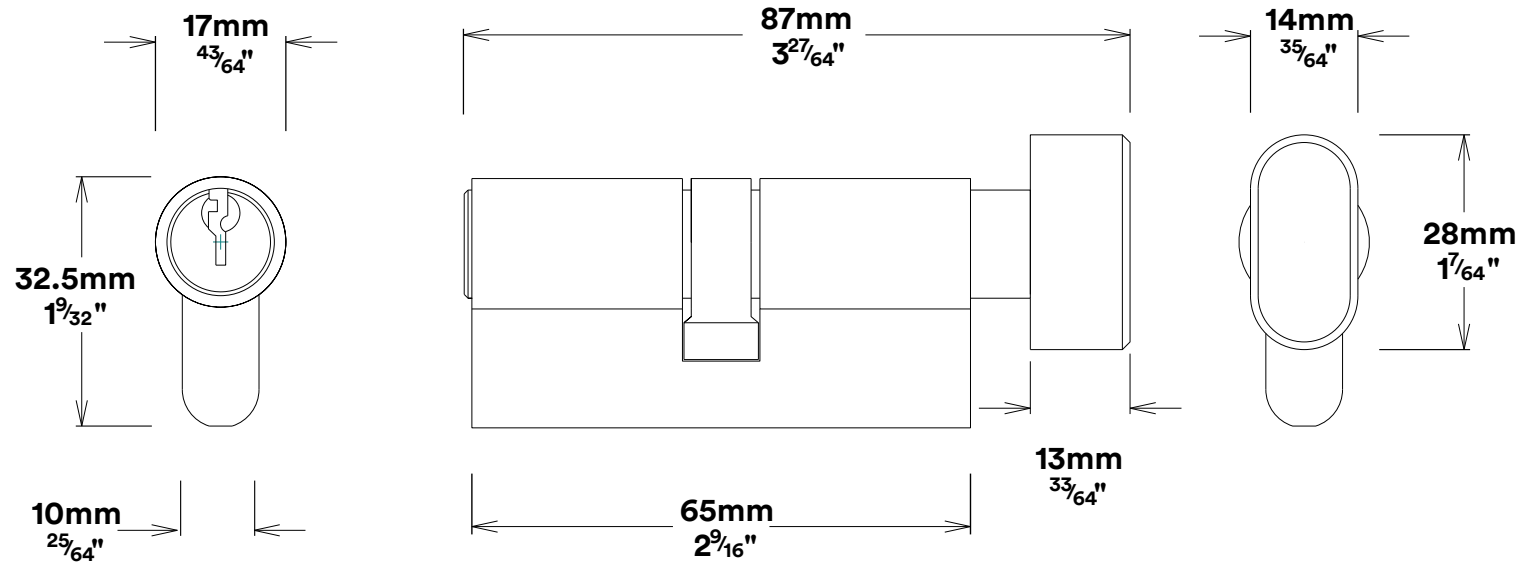

Euro Cylinder Key Thumb

iver