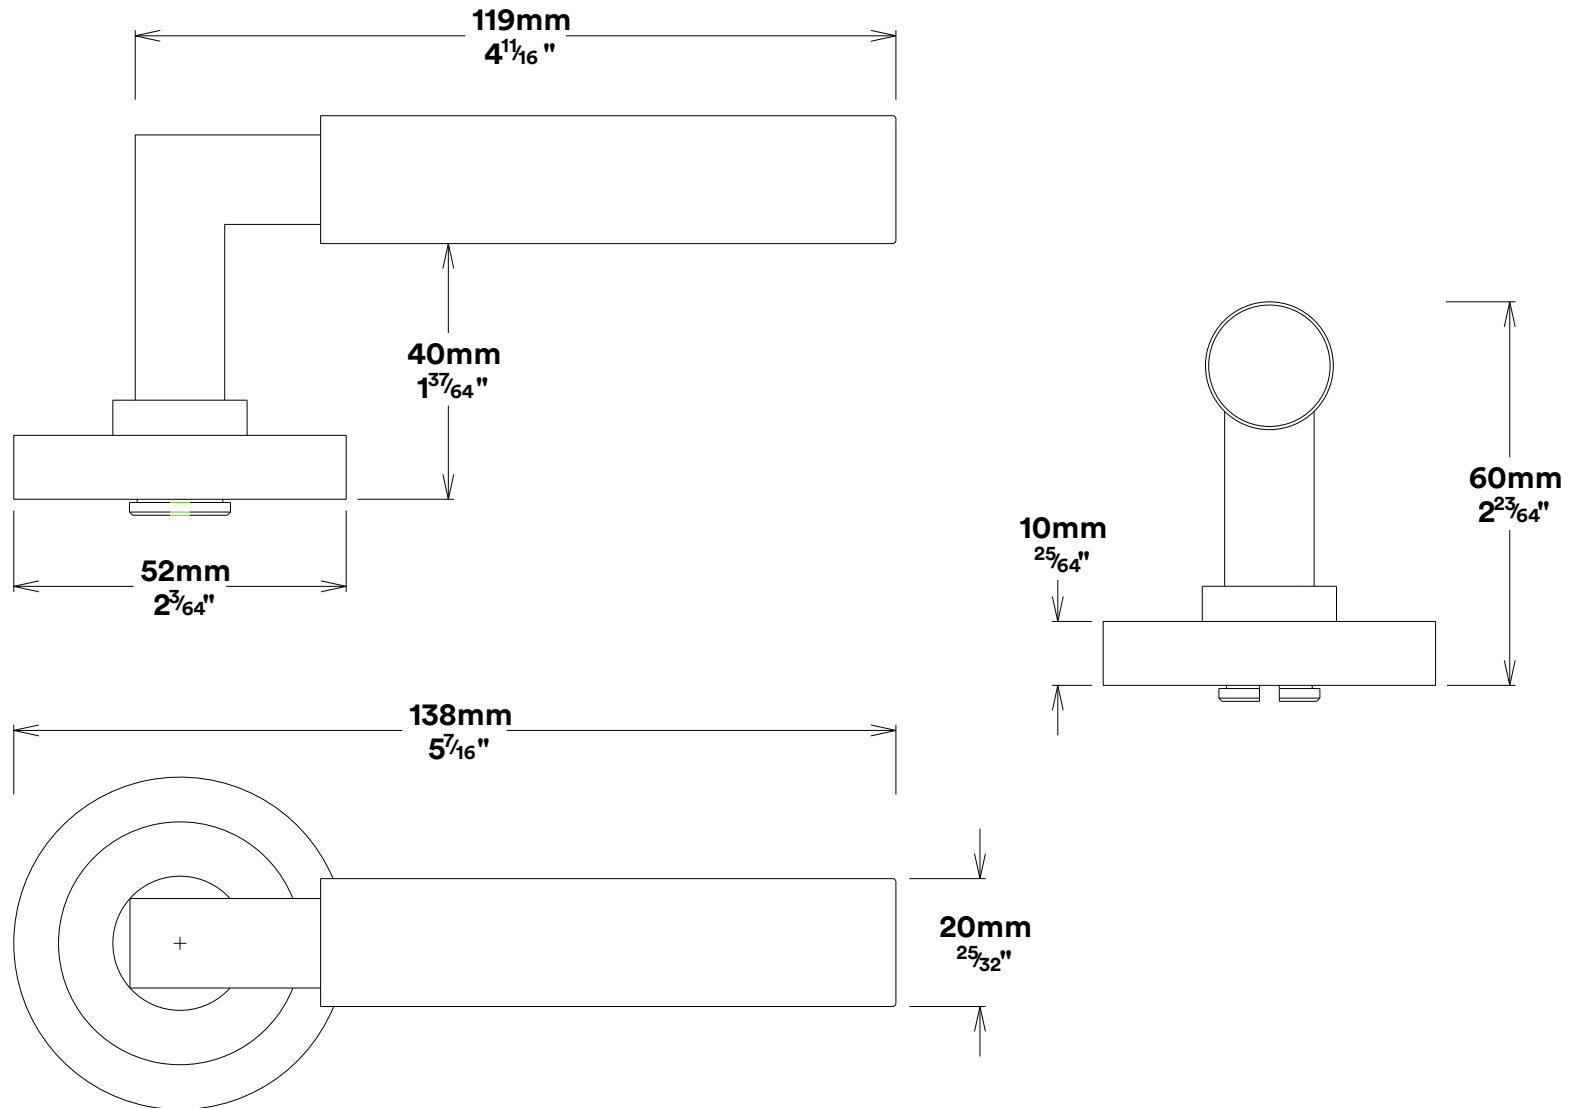

Door Lever Berlin Rose Round

iver

Created for life.

Euro Cylinder Key Thumb

iver

Created for life.

Escutcheon Rose Round Concealed Fix

iver