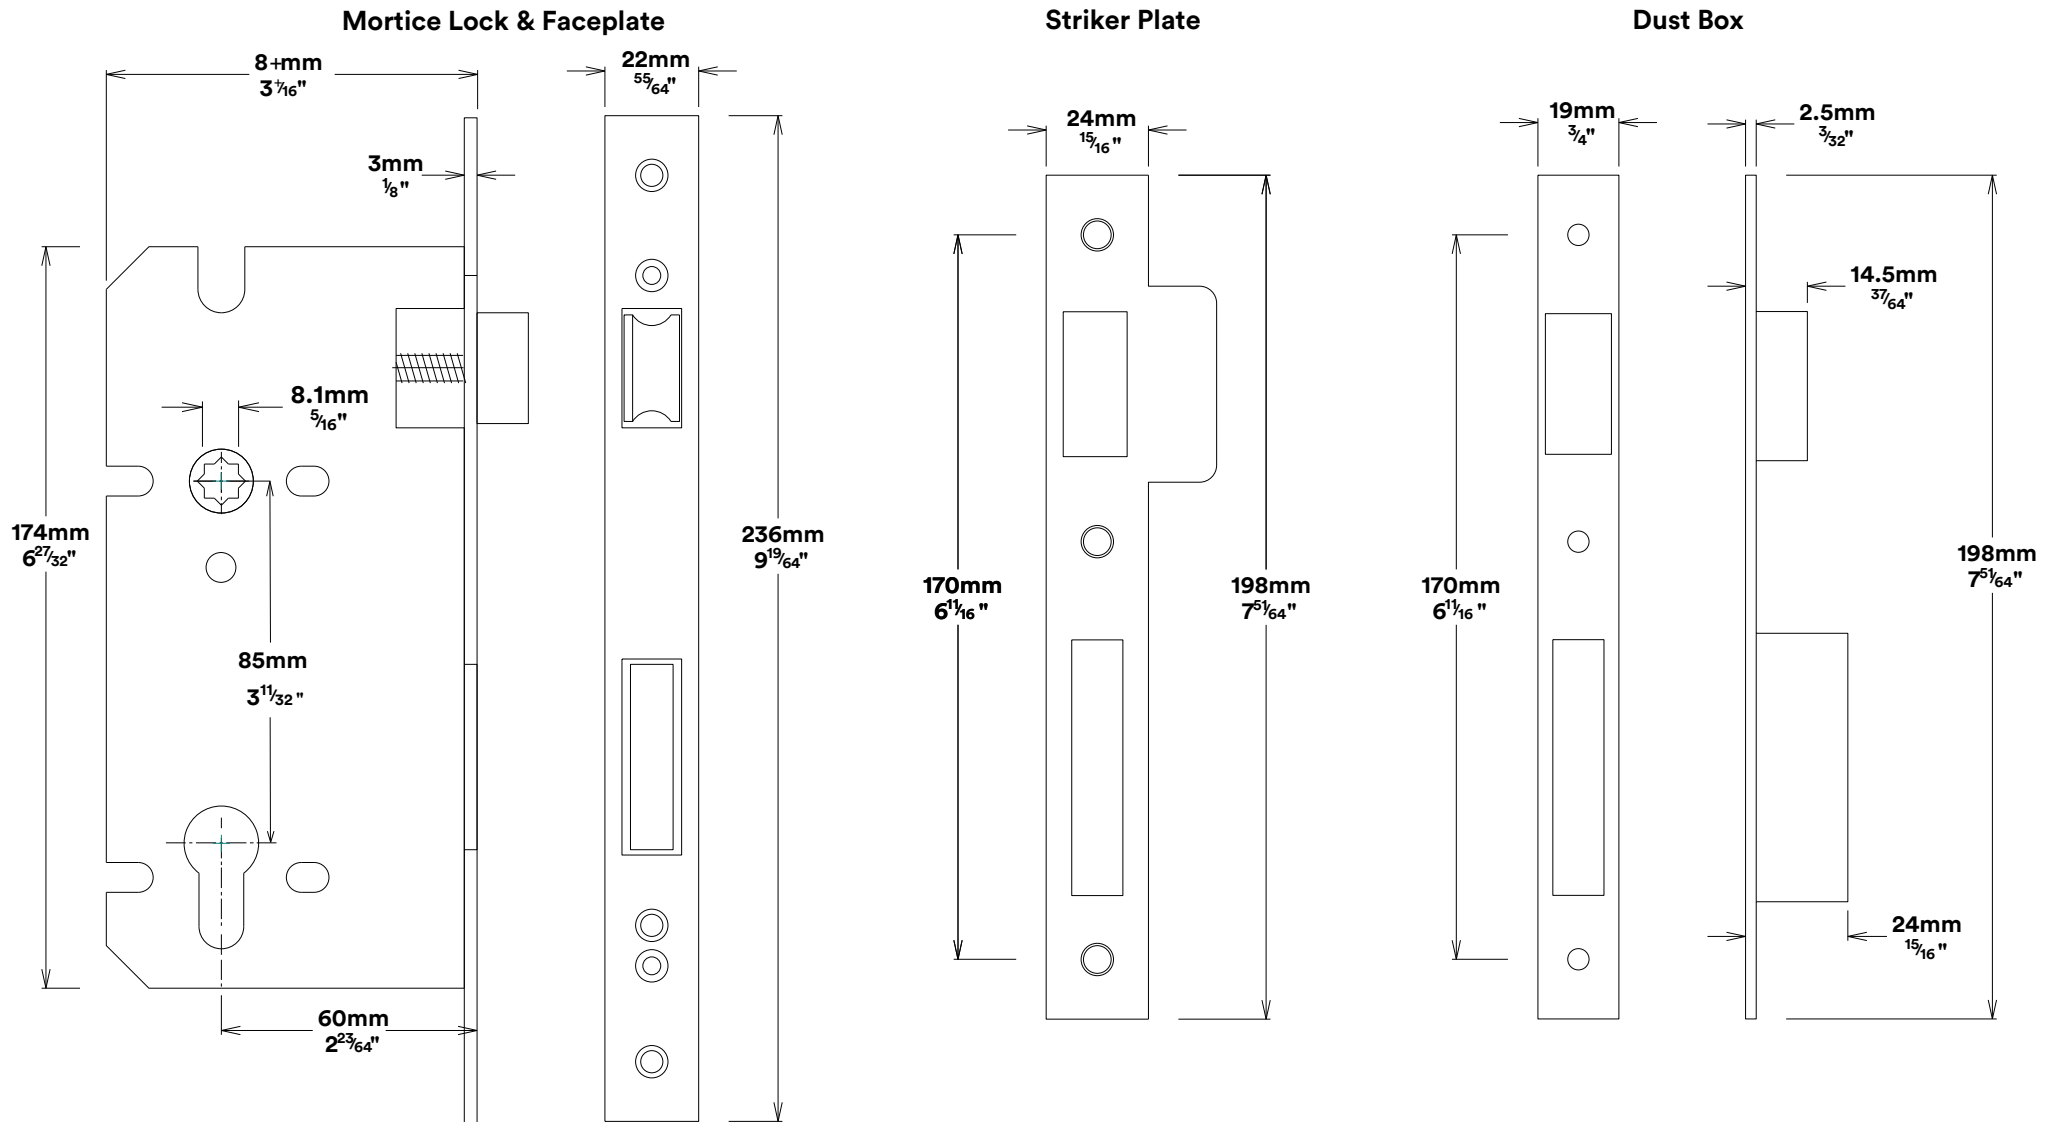

Door Lever Berlin Rose Round

iver

Created for life.

Euro Cylinder Key Thumb

iver

Created for life.

Escutcheon Rose Round Concealed Fix

iver

Front

Back

Mortice Lock Euro & Striker

Created for life.