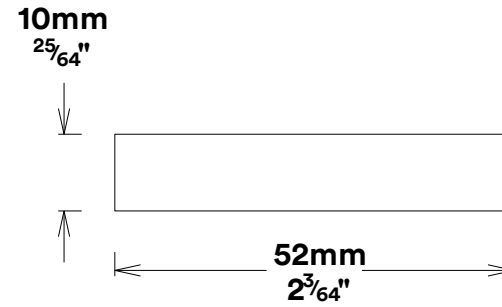

Escutcheon Rose Round Concealed Fix

iver

Front