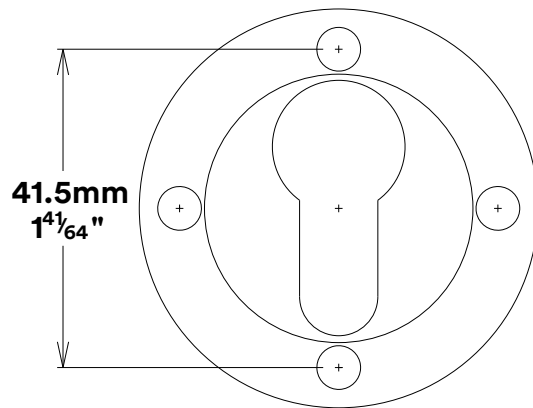

Escutcheon Rose Round Concealed Fix

iver

Back