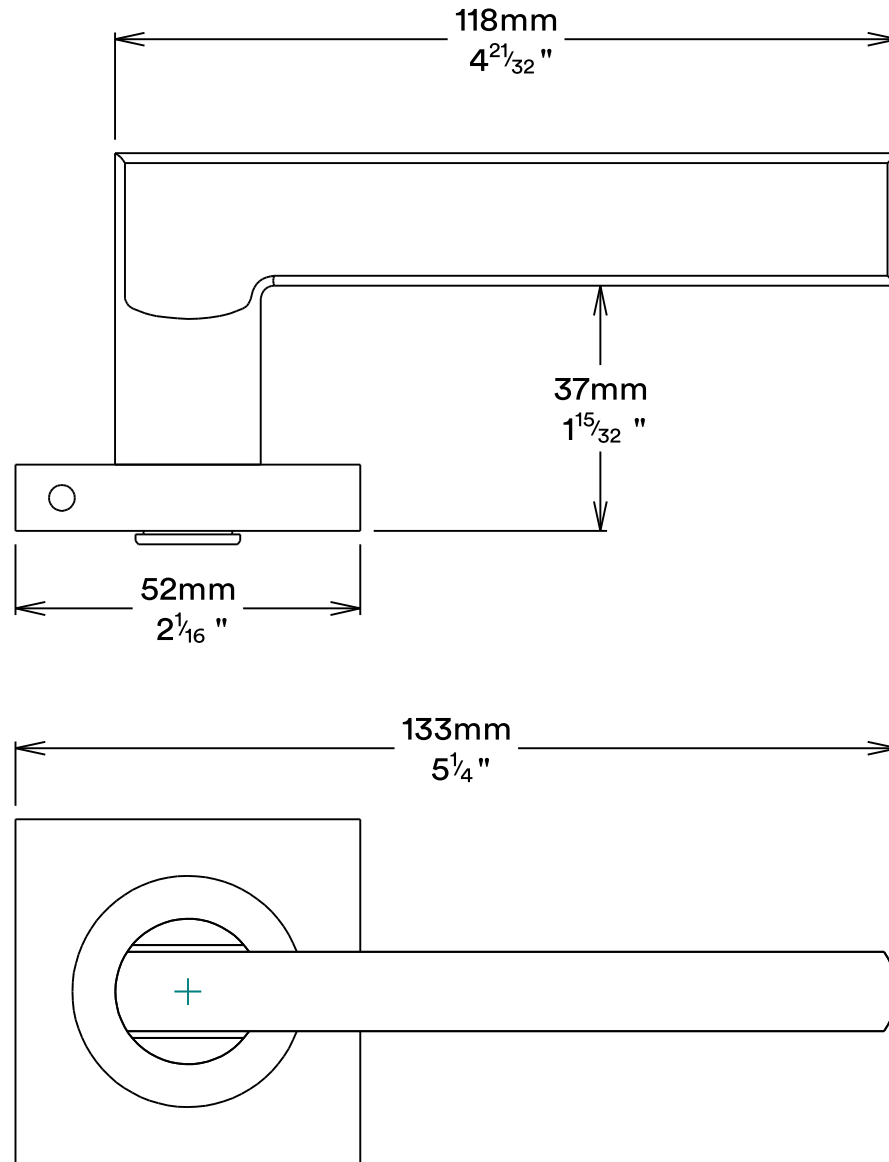

Door Lever Baltimore Rose Square

iver