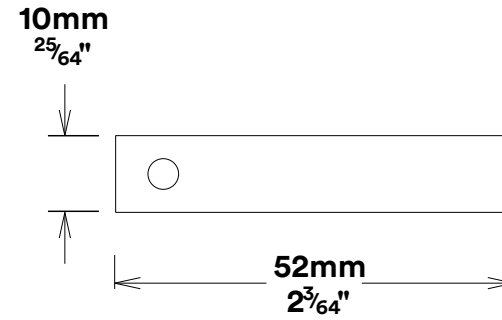

Door Lever Baltimore Rose Square

iver

Euro Cylinder Key Thumb

iver

Created for life.

Escutcheon Rose Square Concealed Fix

iver

Front