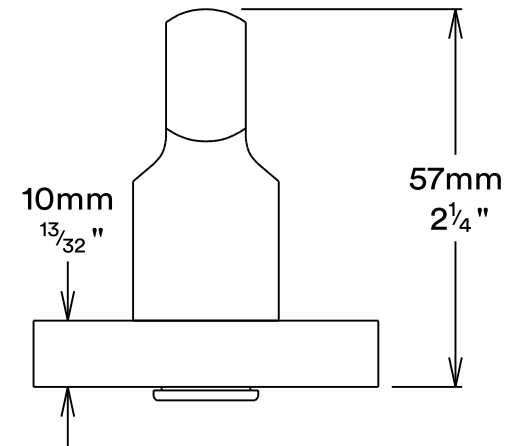

Door Lever Baltimore Rose Square

iver

Euro Cylinder Key Thumb

iver

Created for life.

Escutcheon Rose Square Concealed Fix

iver

Front