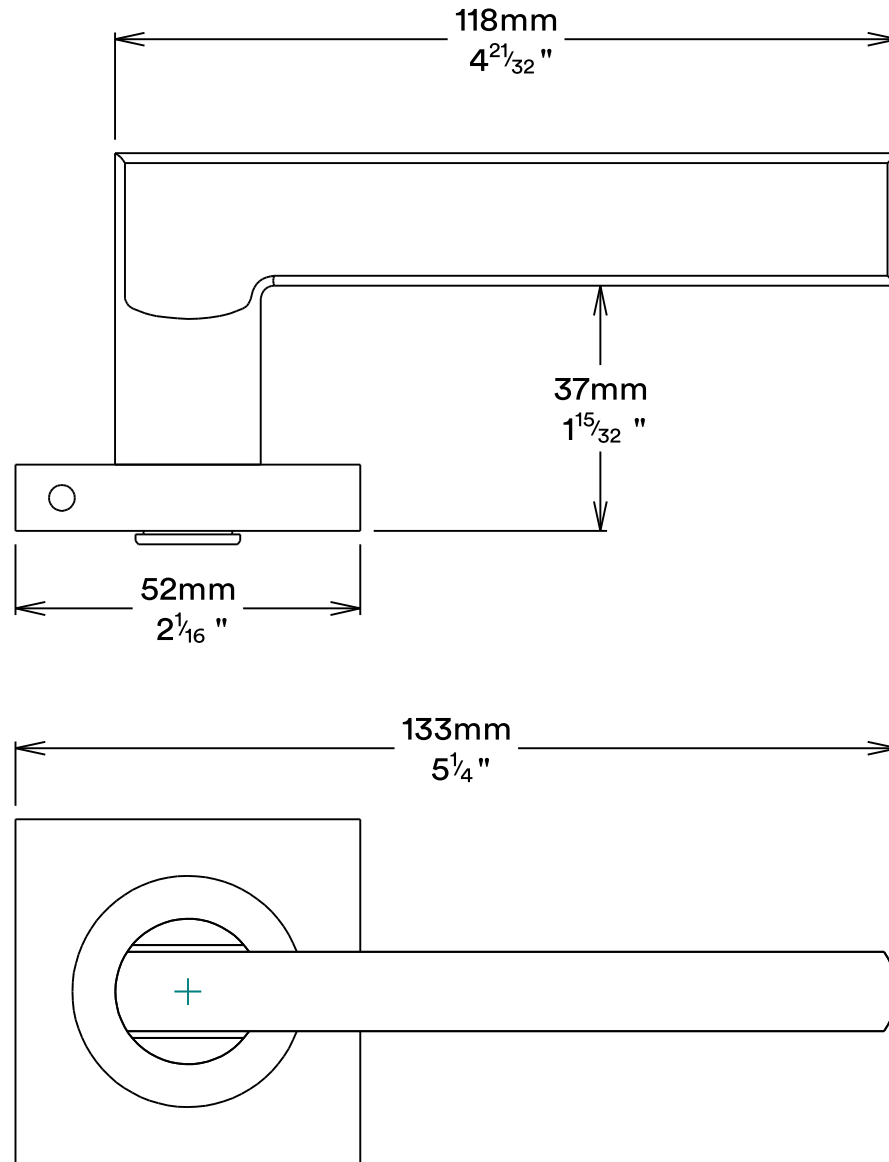

Door Lever Baltimore Rose Square

iver

Euro Cylinder Key Thumb

iver

Created for life.

Escutcheon Rose Square Concealed Fix

iver

Front