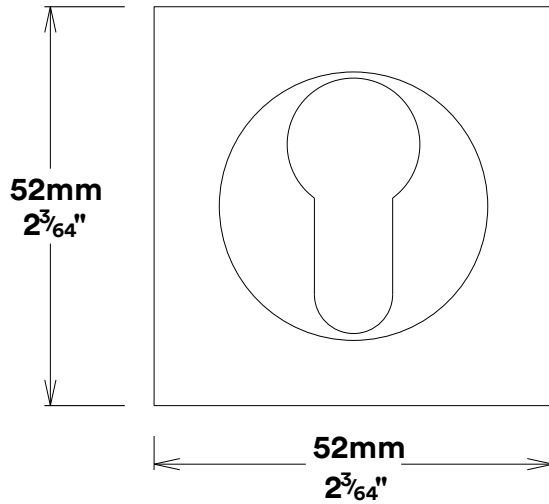

Door Lever Baltimore Rose Square

iver

Euro Cylinder Key Thumb

iver

Created for life.

Escutcheon Rose Square Concealed Fix

iver

Front