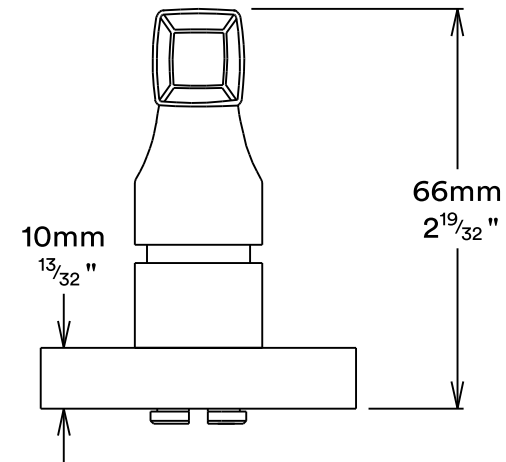

# Privacy Turn Oval Rose Square Concealed Fix