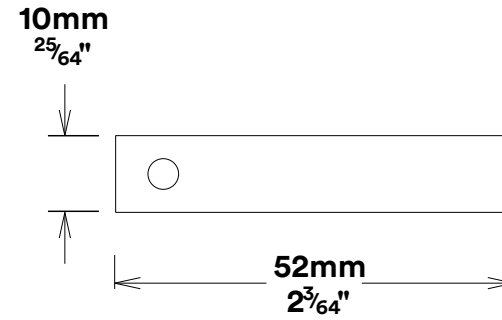

Door Lever Berlin Rose Square

iver

Euro Cylinder Key Key

iver

Escutcheon Rose Square Concealed Fix

iver

Front

Back