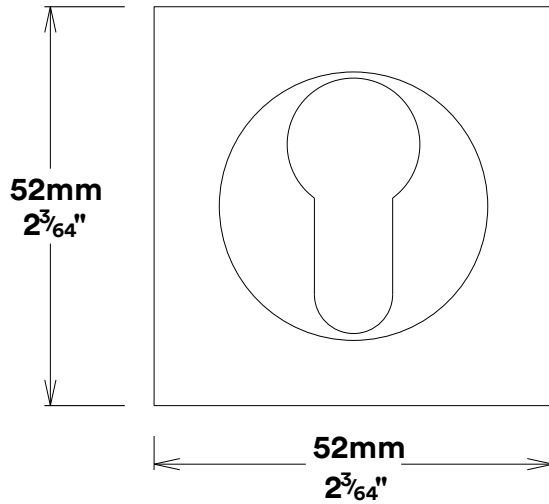

Door Lever Berlin Rose Square

iver

Euro Cylinder Key Key

iver

Escutcheon Rose Square Concealed Fix

iver

Front

Back