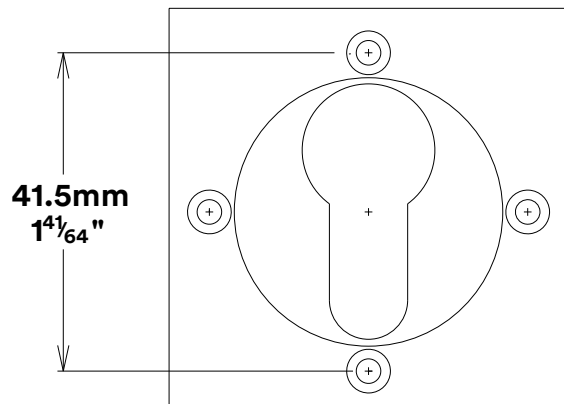

Door Lever Berlin Rose Square

iver

Euro Cylinder Key Key

iver

Escutcheon Rose Square Concealed Fix

iver

Front

Back