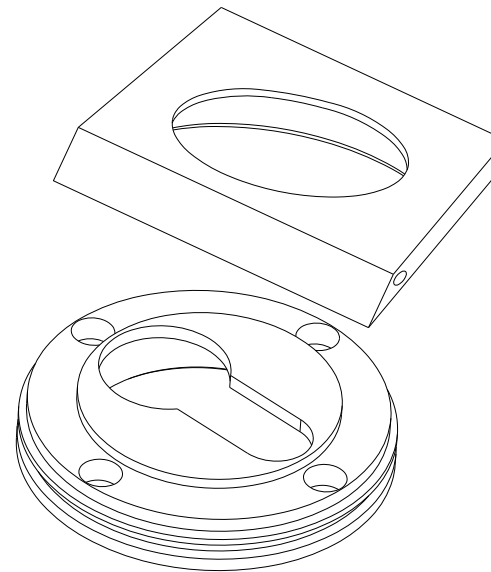

Door Lever Berlin Rose Square

iver

Euro Cylinder Key Key

iver

Escutcheon Rose Square Concealed Fix

iver

Front

Back