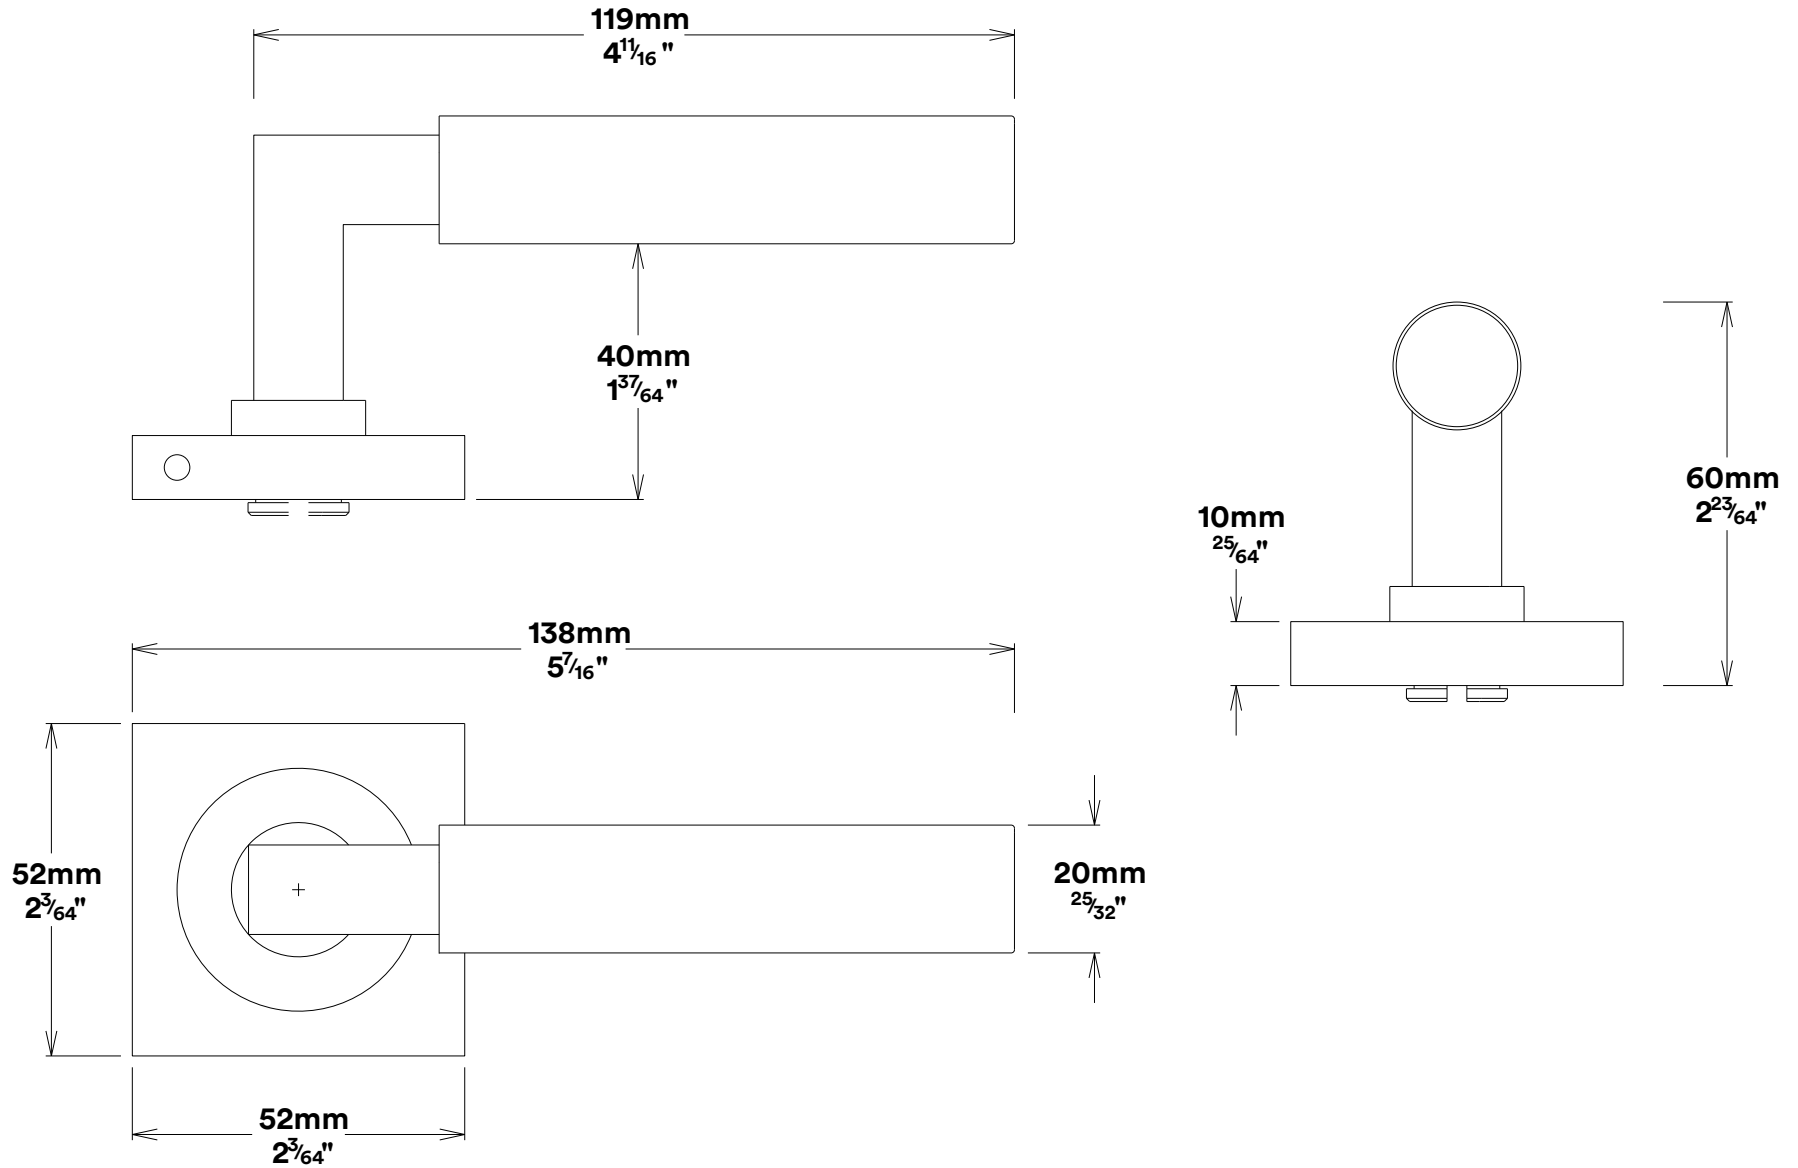

Door Lever Berlin Rose Square

iver

Euro Cylinder Key Key

iver

Escutcheon Rose Square Concealed Fix

iver

Front

Back