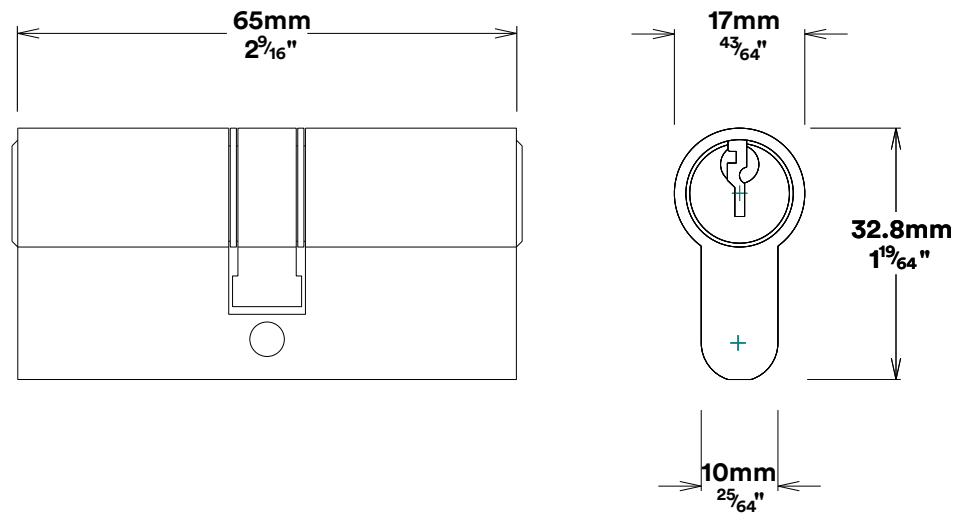

Door Lever Berlin Rose Square

iver

Euro Cylinder Key Key

iver

Escutcheon Rose Square Concealed Fix

iver

Front

Back