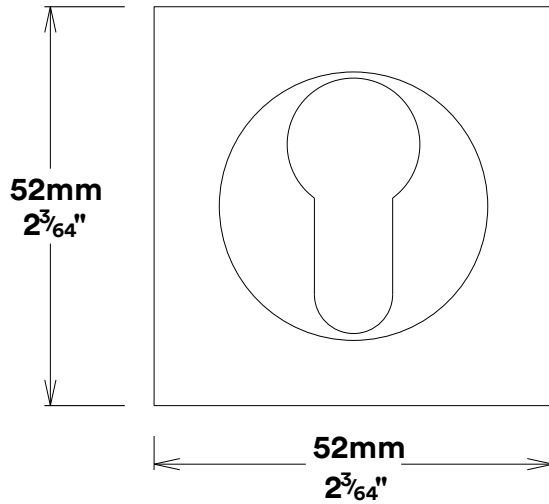

Door Lever Berlin Rose Square

iver

Euro Cylinder Key Thumb

iver

Created for life.

Escutcheon Rose Square Concealed Fix

iver

Front