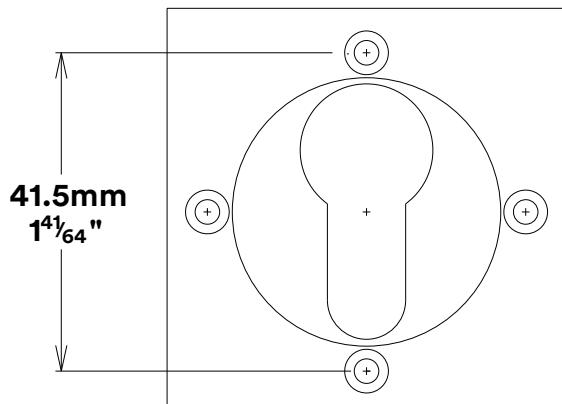

Escutcheon Rose Square Concealed Fix

iver

Back

Created for life.