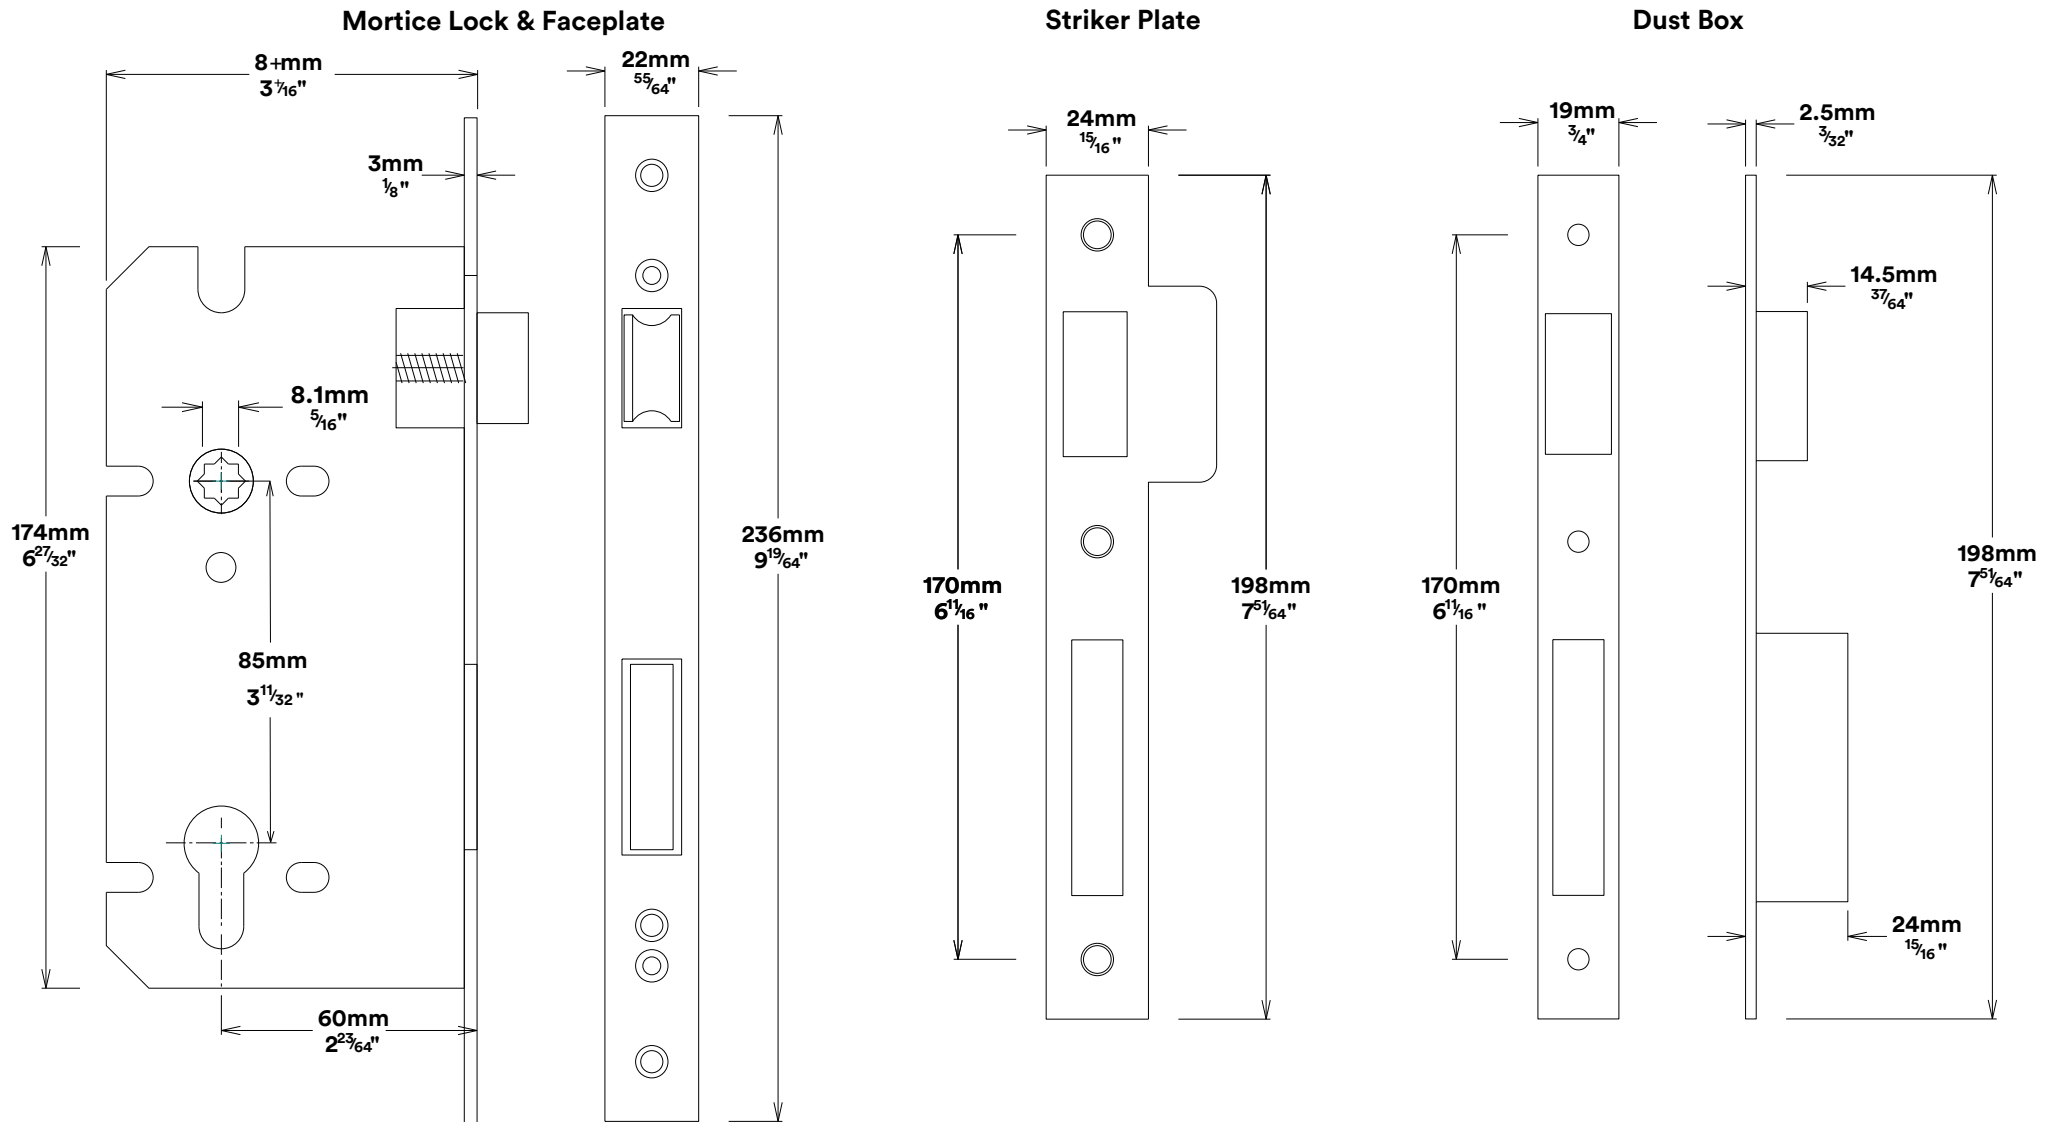

Mortice Lock Euro & Striker

Created for life.