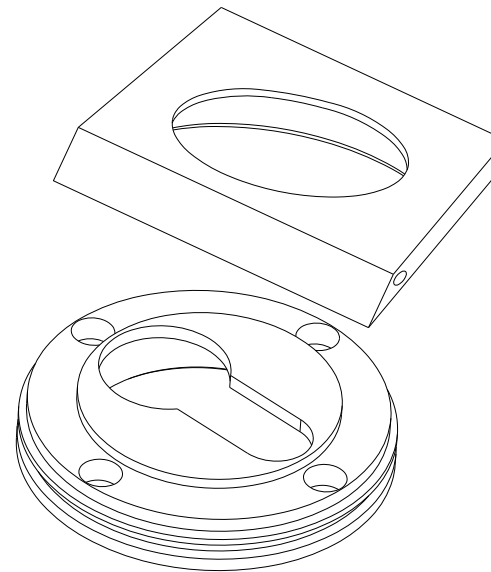

Escutcheon Rose Square Concealed Fix

iver

Back

Created for life.