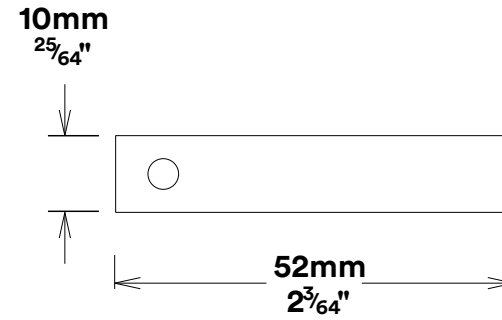

Door Lever Berlin Rose Square

iver

Euro Cylinder Key Thumb

iver

Created for life.

Escutcheon Rose Square Concealed Fix

iver

Front