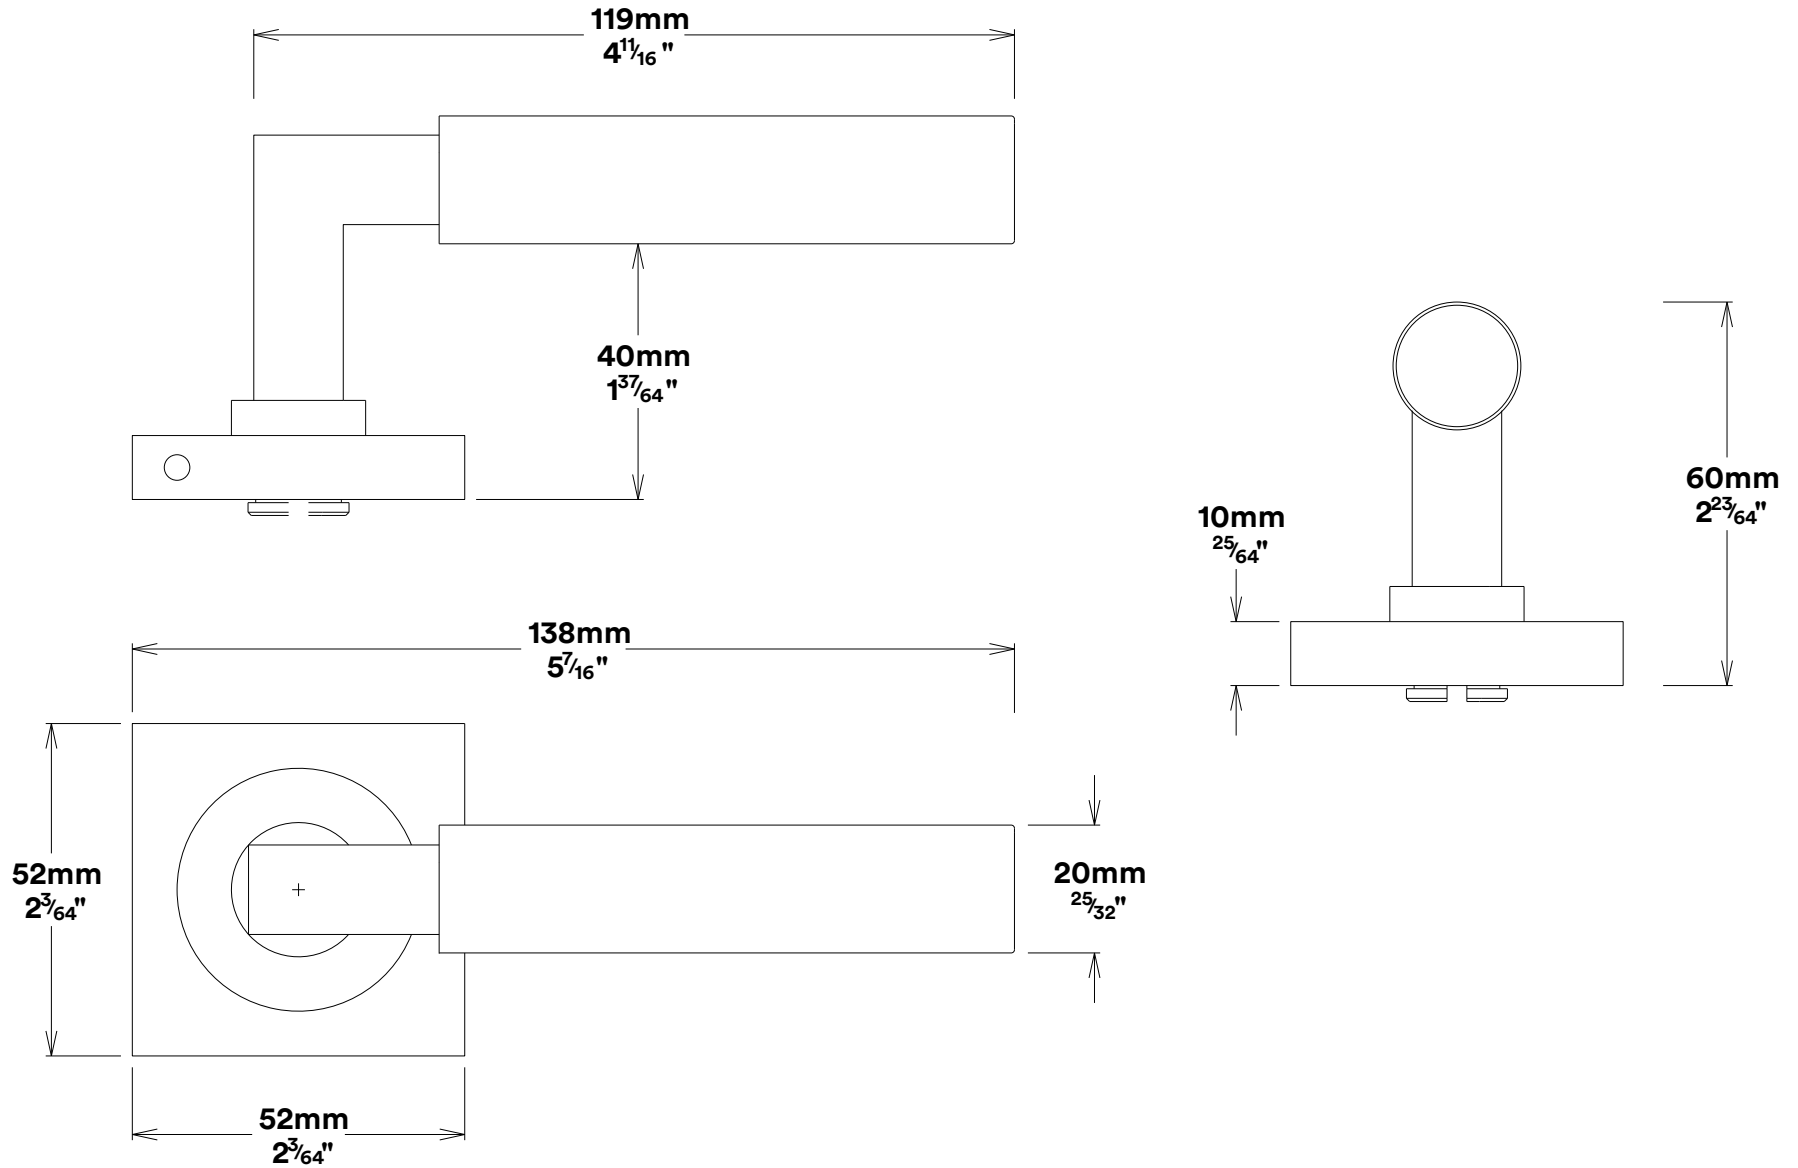

Door Lever Berlin Rose Square

iver

Euro Cylinder Key Thumb

iver

Created for life.

Escutcheon Rose Square Concealed Fix

iver

Front