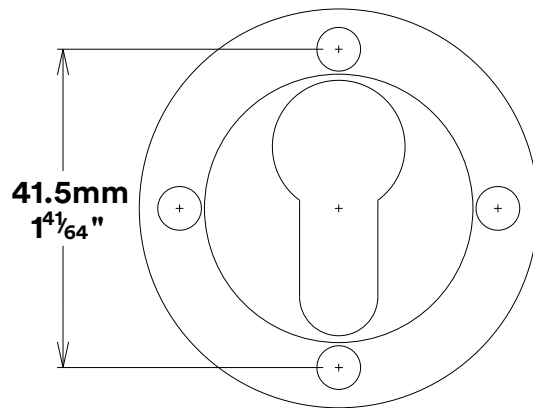

Pull Handle Brunswick CTC600mm

Euro Cylinder Key Key

iver

Escutcheon Rose Round Concealed Fix

iver

Front

Back

Mortice Lock Roller Euro & Striker

Mortice Lock & Faceplate

Striker Plate

Dust Box