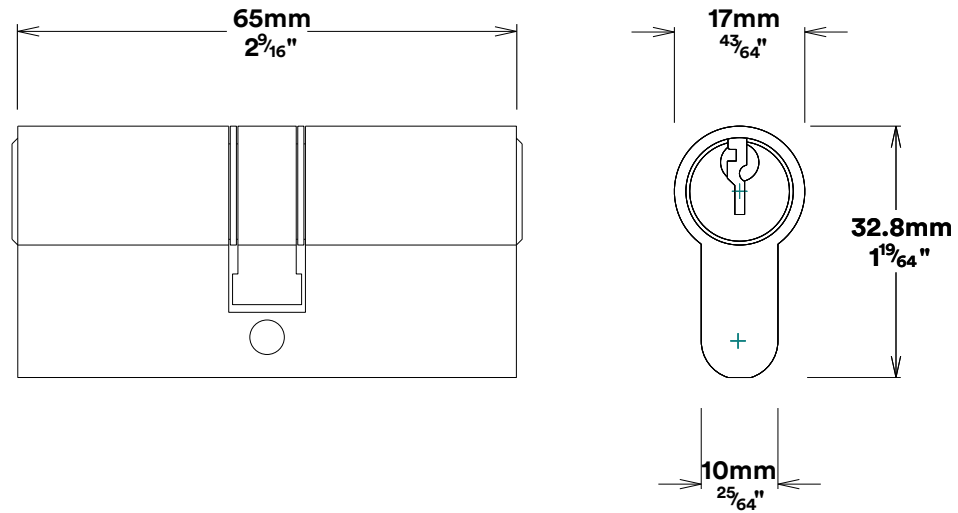

Pull Handle Brunswick CTC600mm

Euro Cylinder Key Key

iver

Escutcheon Rose Round Concealed Fix

iver

Front

Back

Mortice Lock Roller Euro & Striker