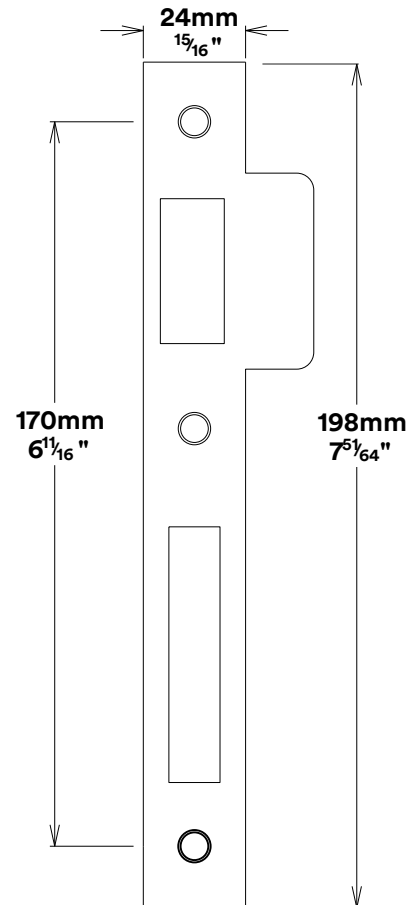

Pull Handle Brunswick CTC600mm

Euro Cylinder Key Key

iver

Escutcheon Rose Round Concealed Fix

iver

Front

Back

Mortice Lock Roller Euro & Striker

Mortice Lock & Faceplate

Striker Plate

Dust Box