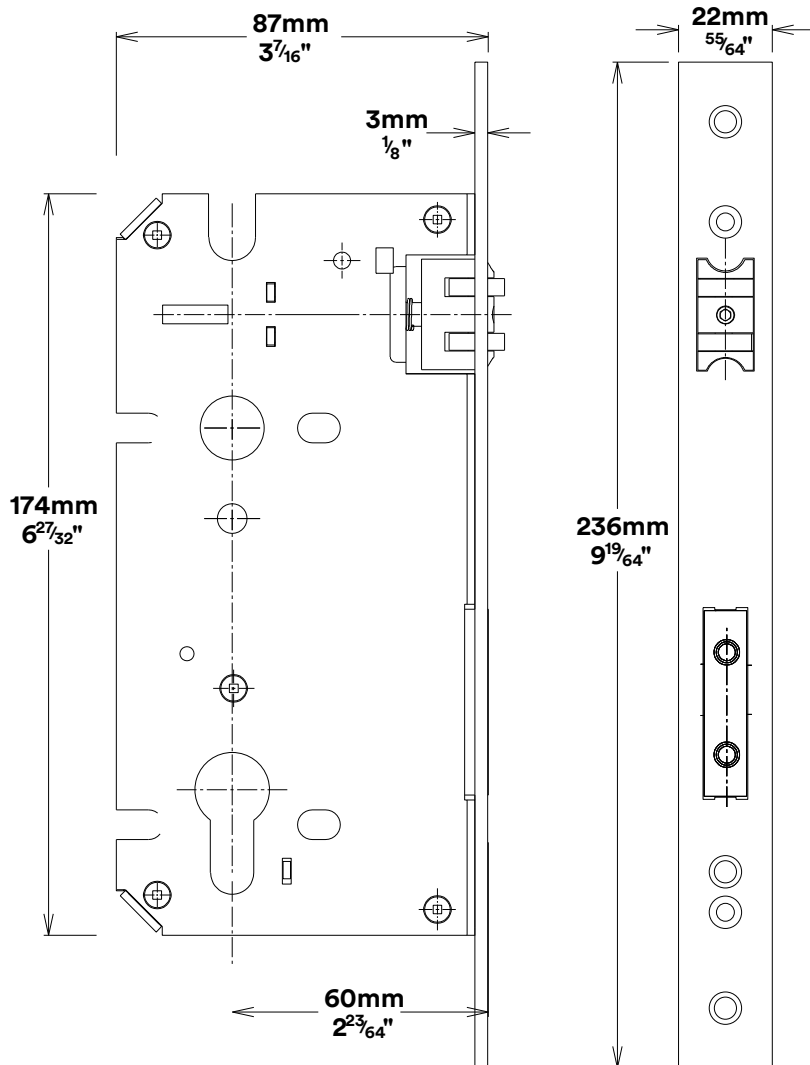

Pull Handle Brunswick CTC600mm

Euro Cylinder Key Key

iver

Escutcheon Rose Round Concealed Fix

iver

Front

Back

Mortice Lock Roller Euro & Striker

Mortice Lock & Faceplate

Striker Plate

Dust Box