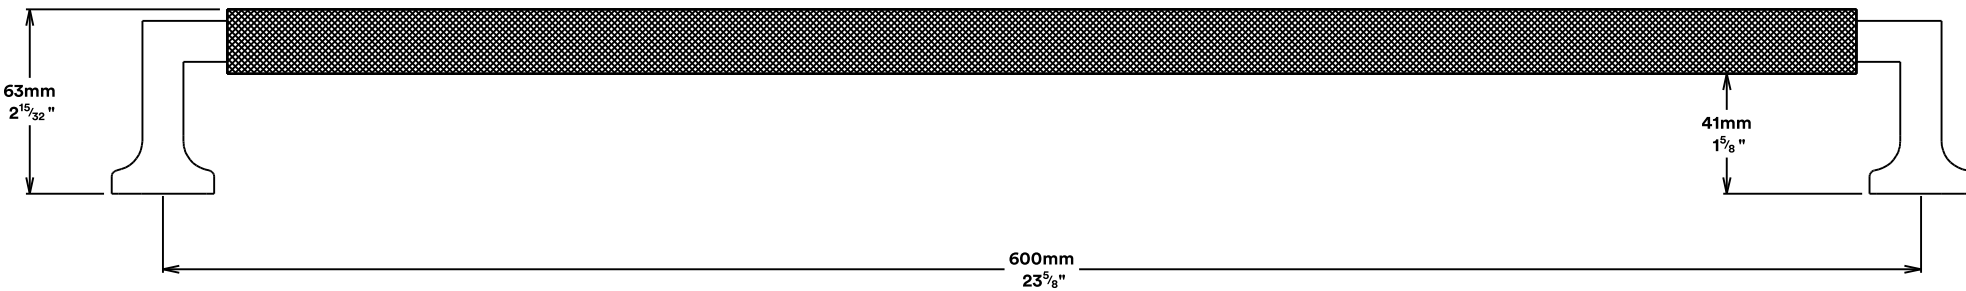

Pull Handle Brunswick CTC600mm

Euro Cylinder Key Key

iver

Escutcheon Rose Round Concealed Fix

iver

Front

Back

Mortice Lock Roller Euro & Striker