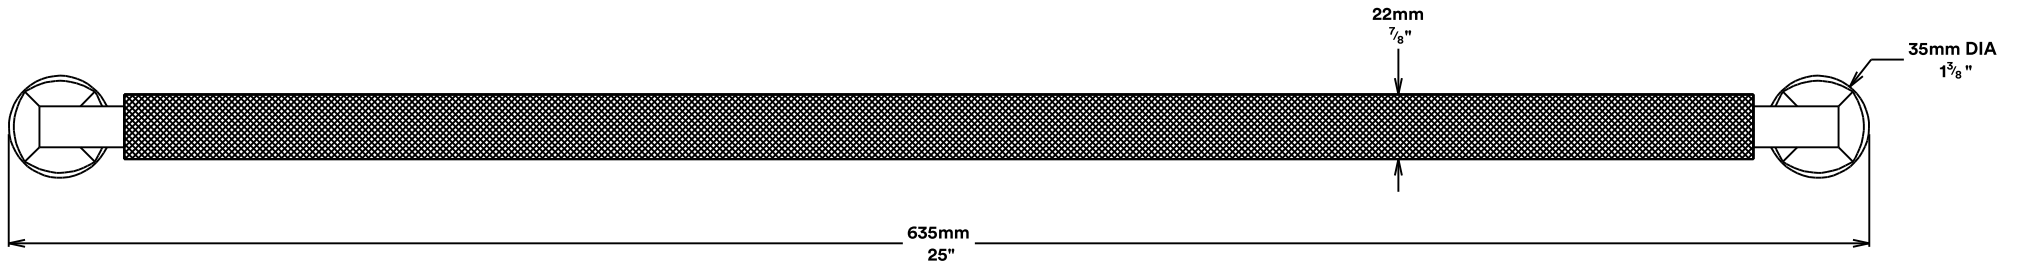

Pull Handle Brunswick CTC600mm

Euro Cylinder Key Key

iver

Escutcheon Rose Round Concealed Fix

iver

Front

Back

Mortice Lock Roller Euro & Striker

Mortice Lock & Faceplate

Striker Plate

Dust Box