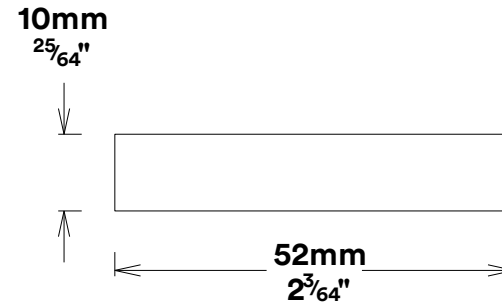

Pull Handle Brunswick CTC600mm

Euro Cylinder Key Key

iver

Escutcheon Rose Round Concealed Fix

iver

Front

Back

Mortice Lock Roller Euro & Striker