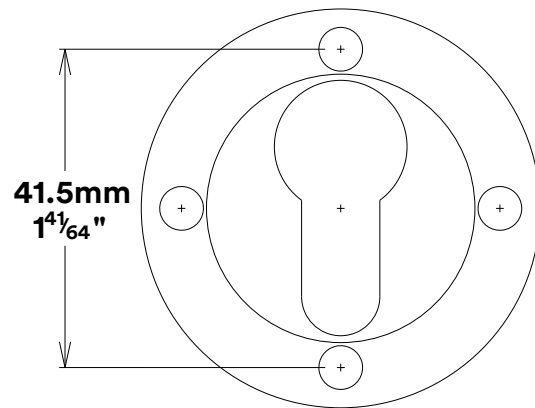

Pull Handle Brunswick CTC600mm

Euro Cylinder Key Thumb

iver

Created for life.

Escutcheon Rose Round Concealed Fix

iver

Front

Back