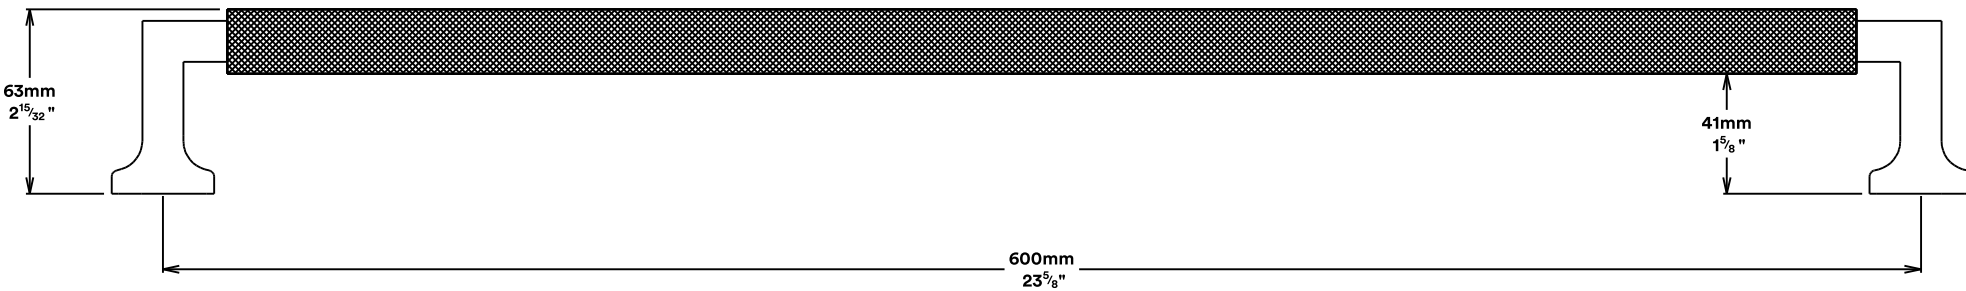

Pull Handle Brunswick CTC600mm

Euro Cylinder Key Thumb

iver

Created for life.

Escutcheon Rose Round Concealed Fix

iver

Front

Back