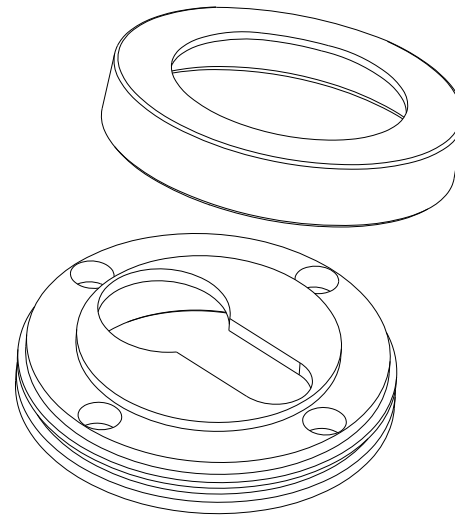

Pull Handle Brunswick CTC600mm

Euro Cylinder Key Thumb

iver

Created for life.

Escutcheon Rose Round Concealed Fix

iver

Front

Back

Mortice Lock Roller Euro & Striker

Mortice Lock & Faceplate

Striker Plate

Dust Box