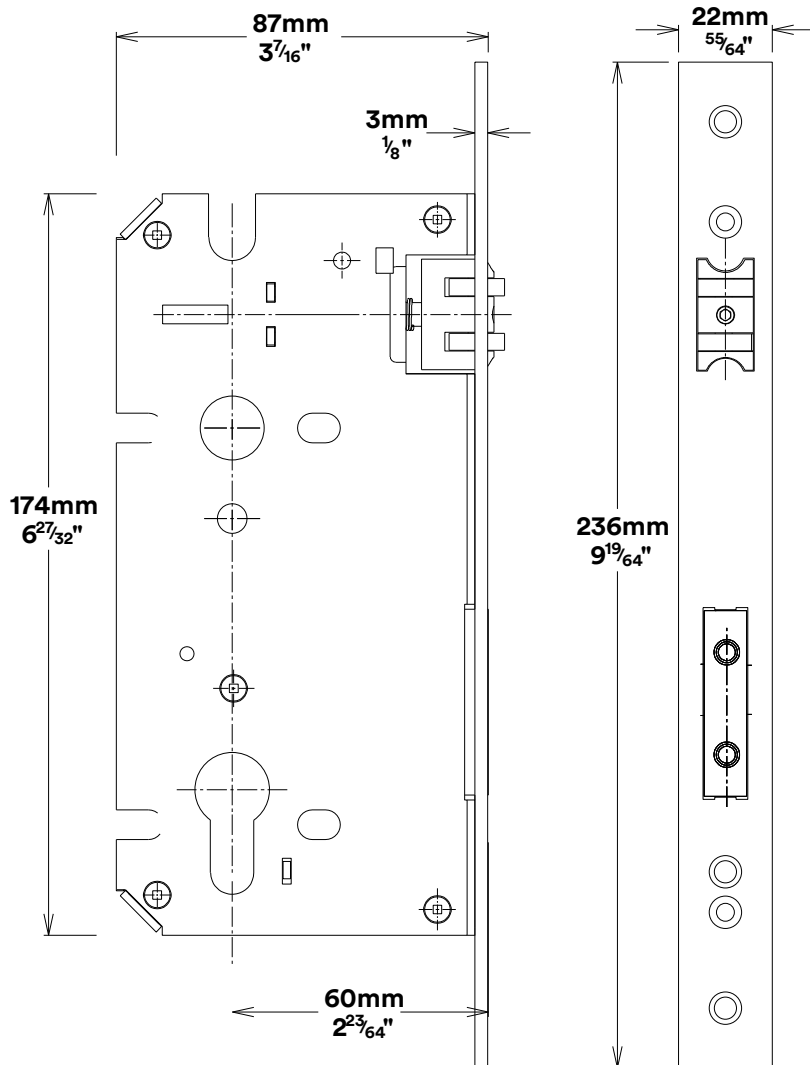

Pull Handle Brunswick CTC600mm

Euro Cylinder Key Thumb

iver

Created for life.

Escutcheon Rose Round Concealed Fix

iver

Front

Back

Mortice Lock Roller Euro & Striker

Mortice Lock & Faceplate

Striker Plate

Dust Box