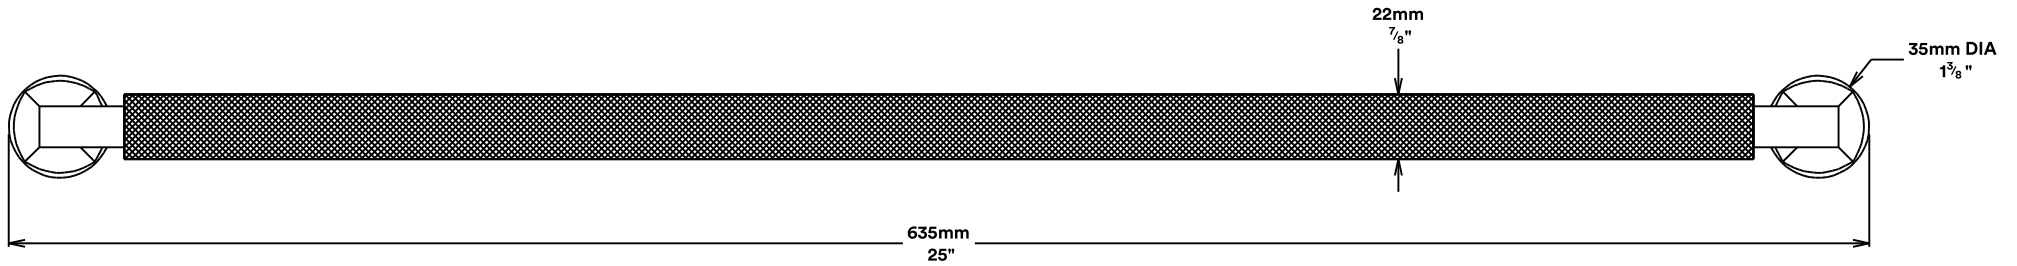

Pull Handle Brunswick CTC600mm

Euro Cylinder Key Thumb

iver

Created for life.

Escutcheon Rose Round Concealed Fix

iver

Front

Back