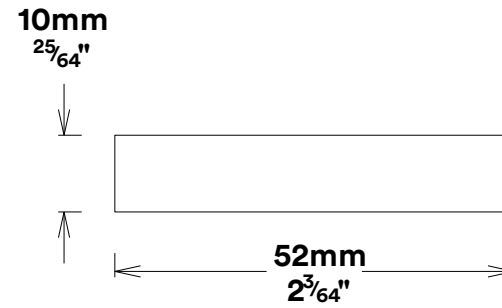

Pull Handle Brunswick CTC600mm

Euro Cylinder Key Thumb

iver

Created for life.

Escutcheon Rose Round Concealed Fix

iver

Front

Back