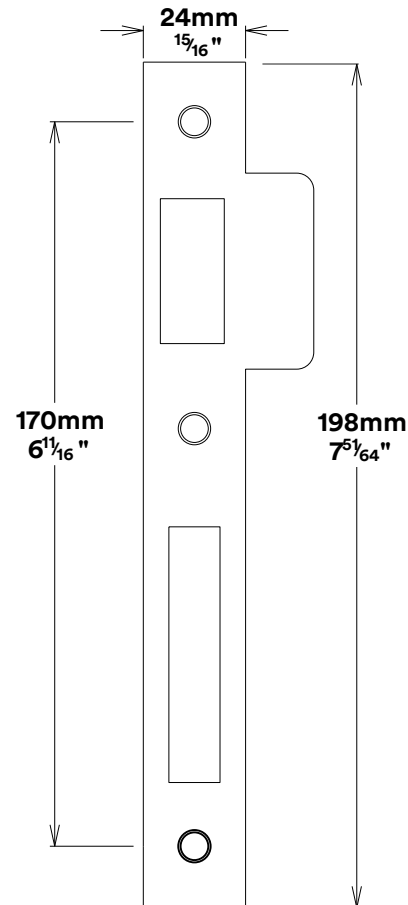

Pull Handle Brunswick CTC600mm

Euro Cylinder Key Thumb

iver

Created for life.

Escutcheon Rose Round Concealed Fix

iver

Front

Back

Mortice Lock Roller Euro & Striker

Mortice Lock & Faceplate

Striker Plate

Dust Box