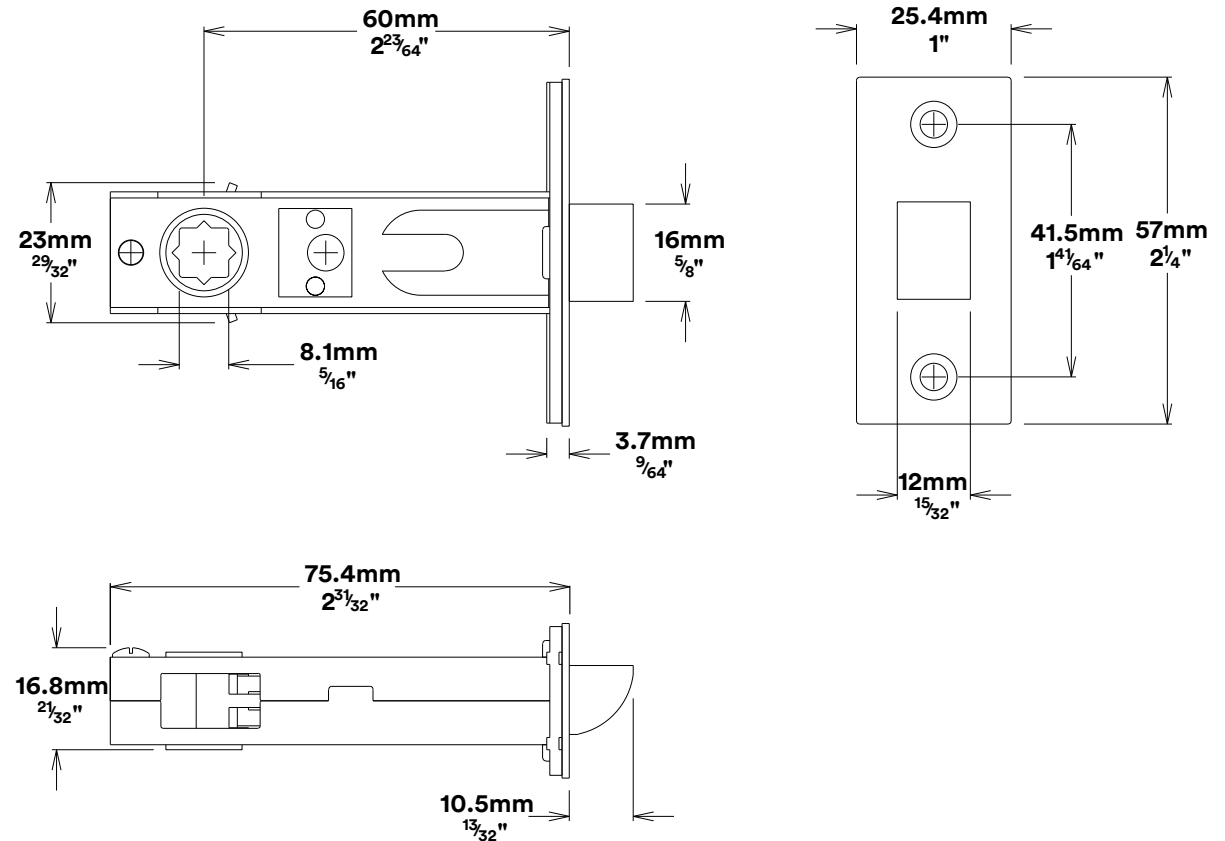

Door Lever Sarlat Rectangular

iver

Privacy Adaptor

iver

Tube Latch Split Cam & 'T' Striker

Dust Box & Striker

Tube Latch & Faceplate

Privacy Bolt & Striker