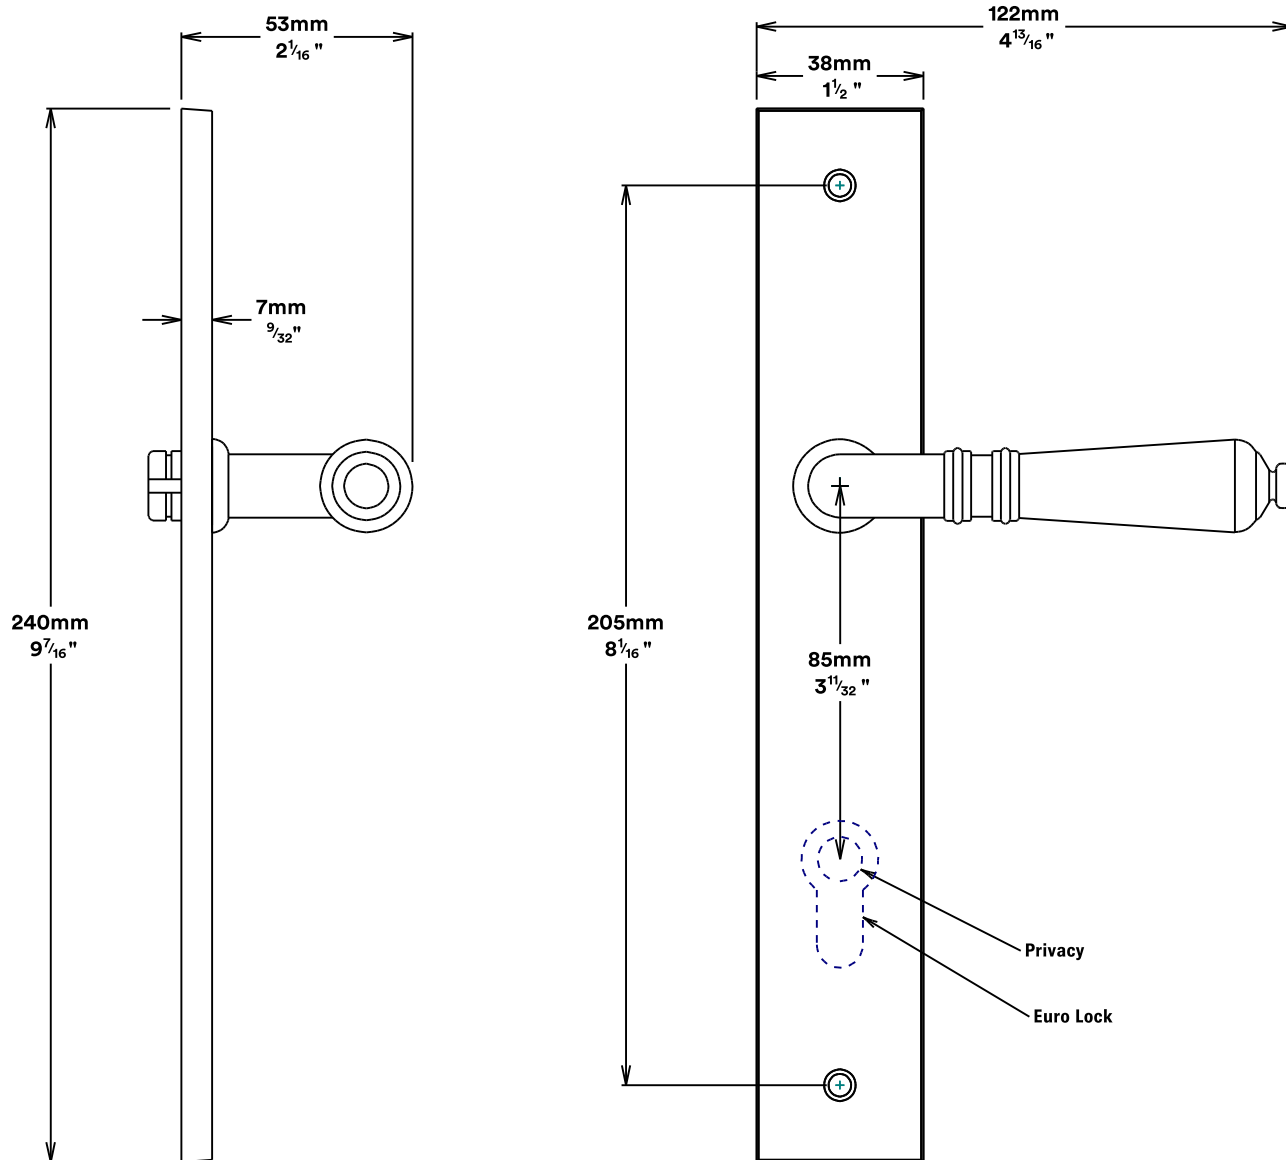

Door Lever Sarlat Rectangular

iver

Privacy Adaptor

iver

Tube Latch Split Cam & 'T' Striker

Dust Box & Striker

Tube Latch & Faceplate

Privacy Bolt & Striker

Dust Box & Striker

Privacy Bolt & Faceplate

Created for life.