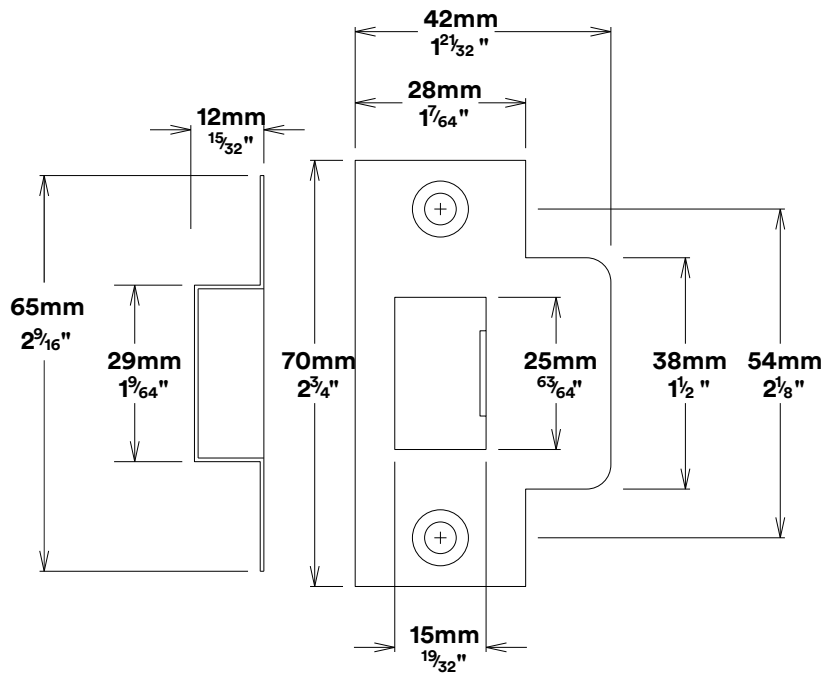

Door Lever Sarlat Rectangular

iver

Privacy Adaptor

iver

Tube Latch Split Cam & 'T' Striker

Dust Box & Striker

Tube Latch & Faceplate

Privacy Bolt & Striker