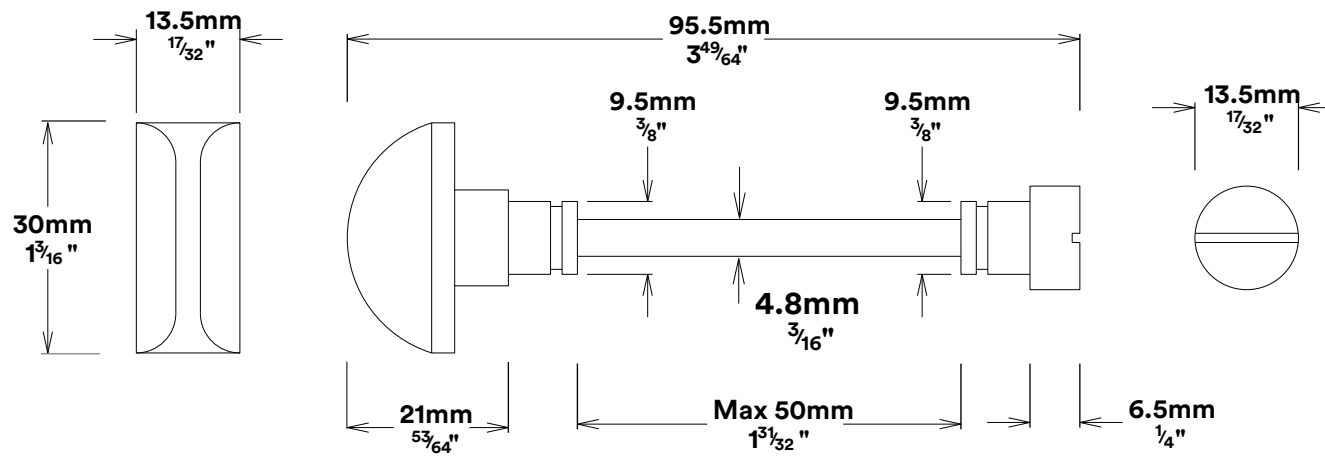

Door Lever Sarlat Rectangular

iver

Privacy Adaptor

iver

Tube Latch Split Cam & 'T' Striker

Dust Box & Striker

Tube Latch & Faceplate

Privacy Bolt & Striker