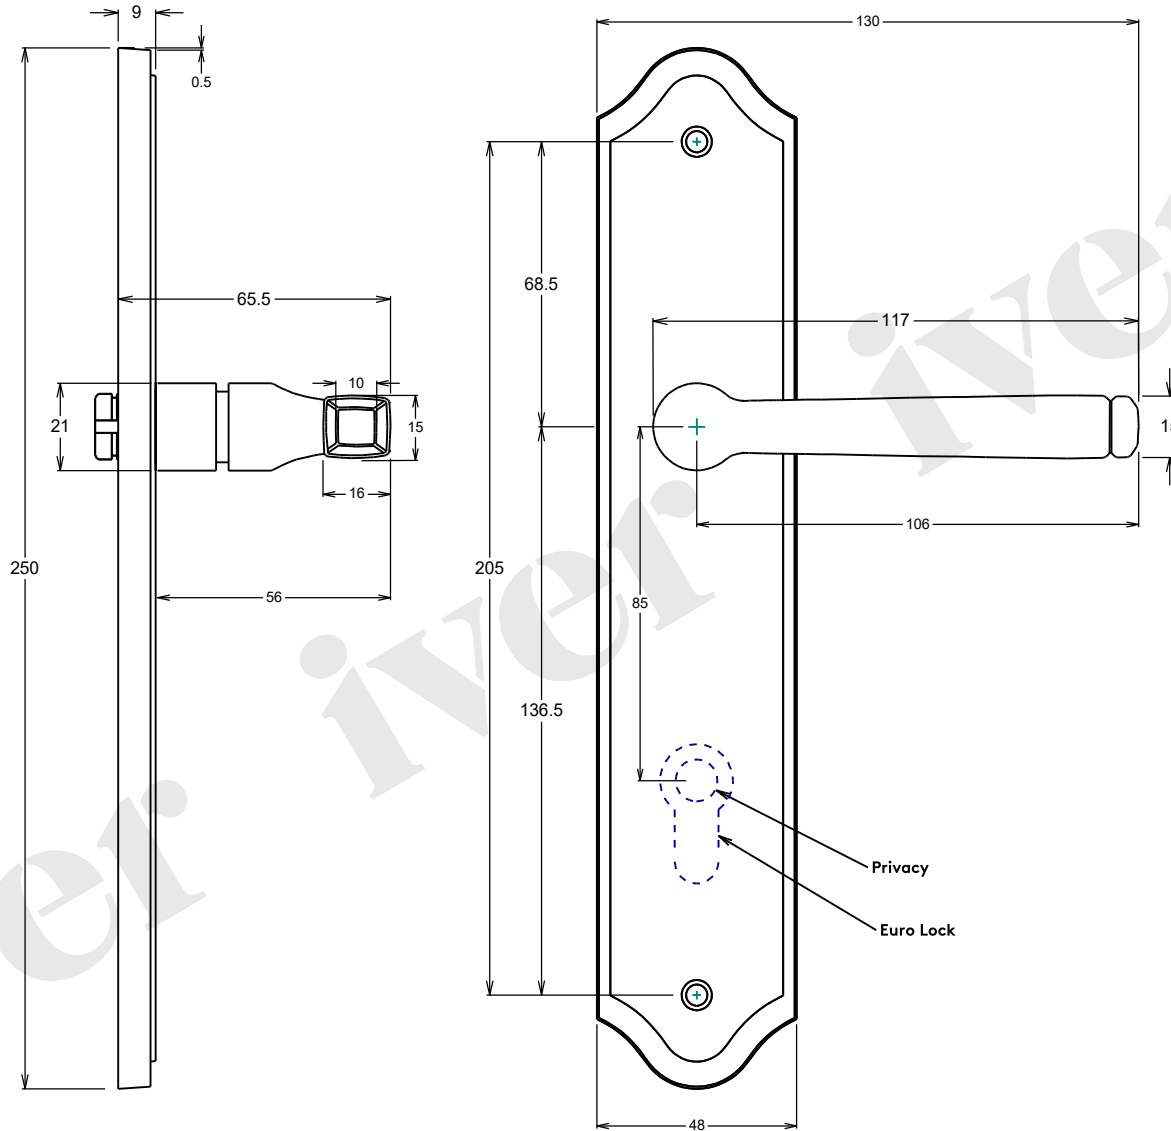

Door Lever Anncy Shouldered Latch/Privacy/Euro Pair H250xW48xP66mm

Tube Latch Split Cam 'T' Striker Hard & Soft Sprung Backset 60mm

Privacy Bolt Round Bolt Backset 60mm

Component Privacy Adaptor