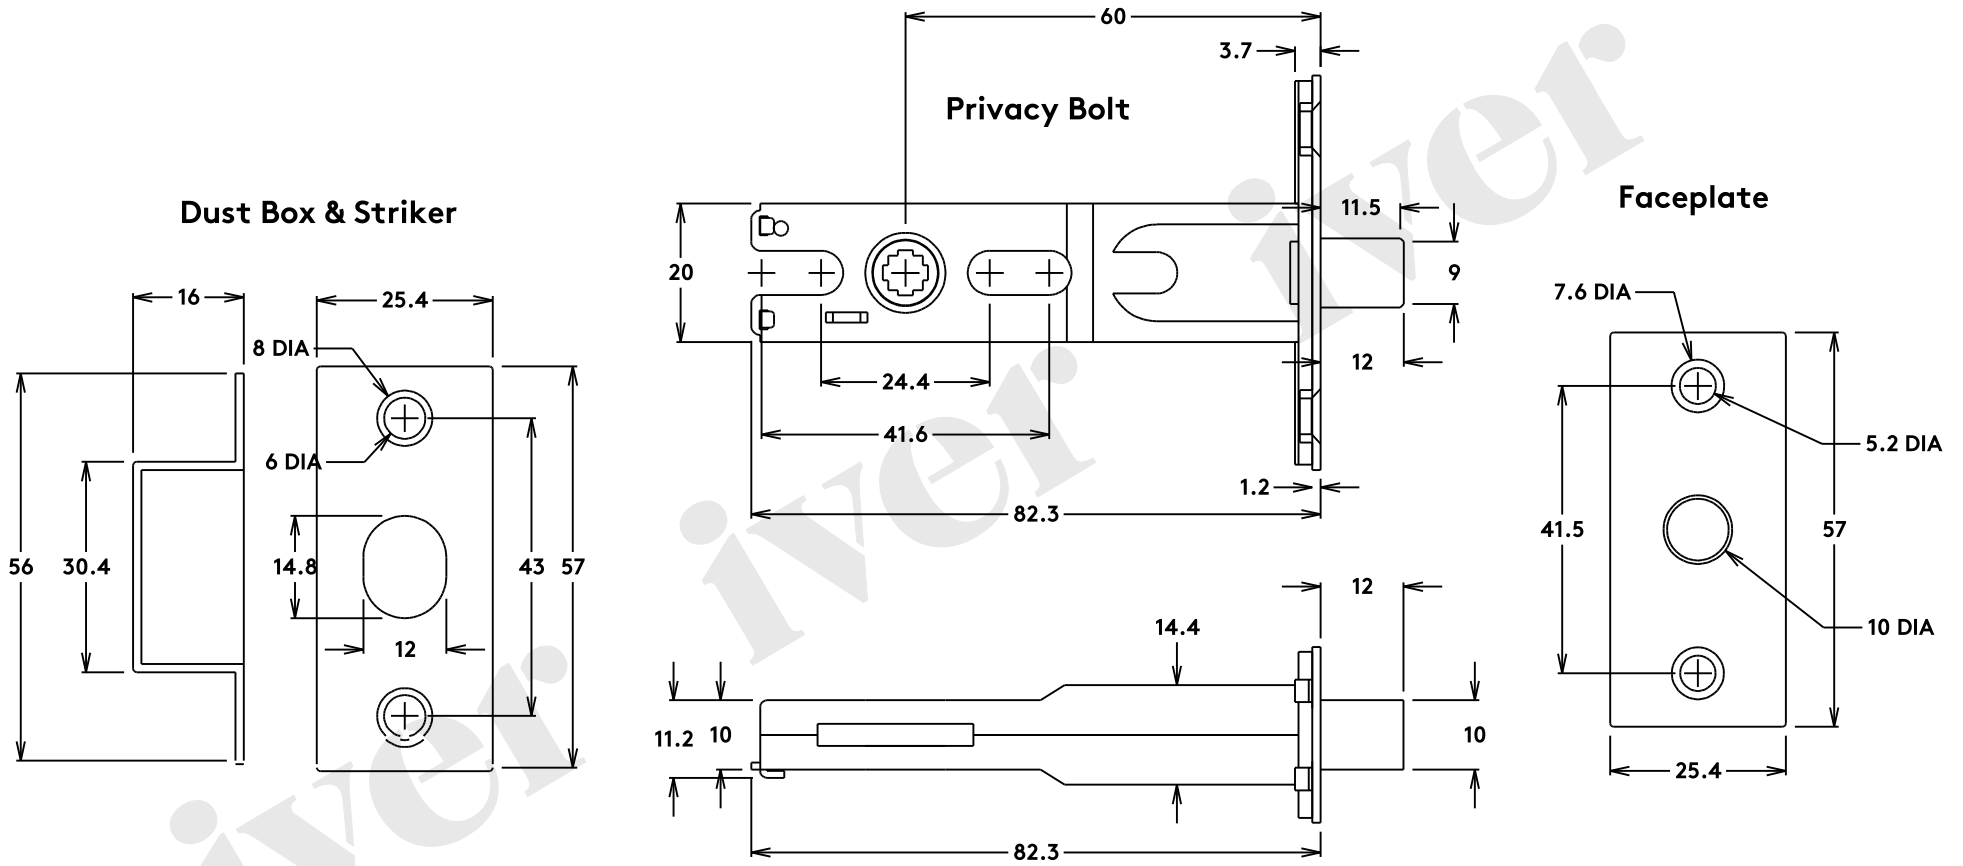

Door Lever Anncy Shouldered Latch/Privacy/Euro Pair H250xW48xP66mm

Tube Latch Split Cam 'T' Striker Hard & Soft Sprung Backset 60mm

Privacy Bolt Round Bolt Backset 60mm

Component Privacy Adaptor