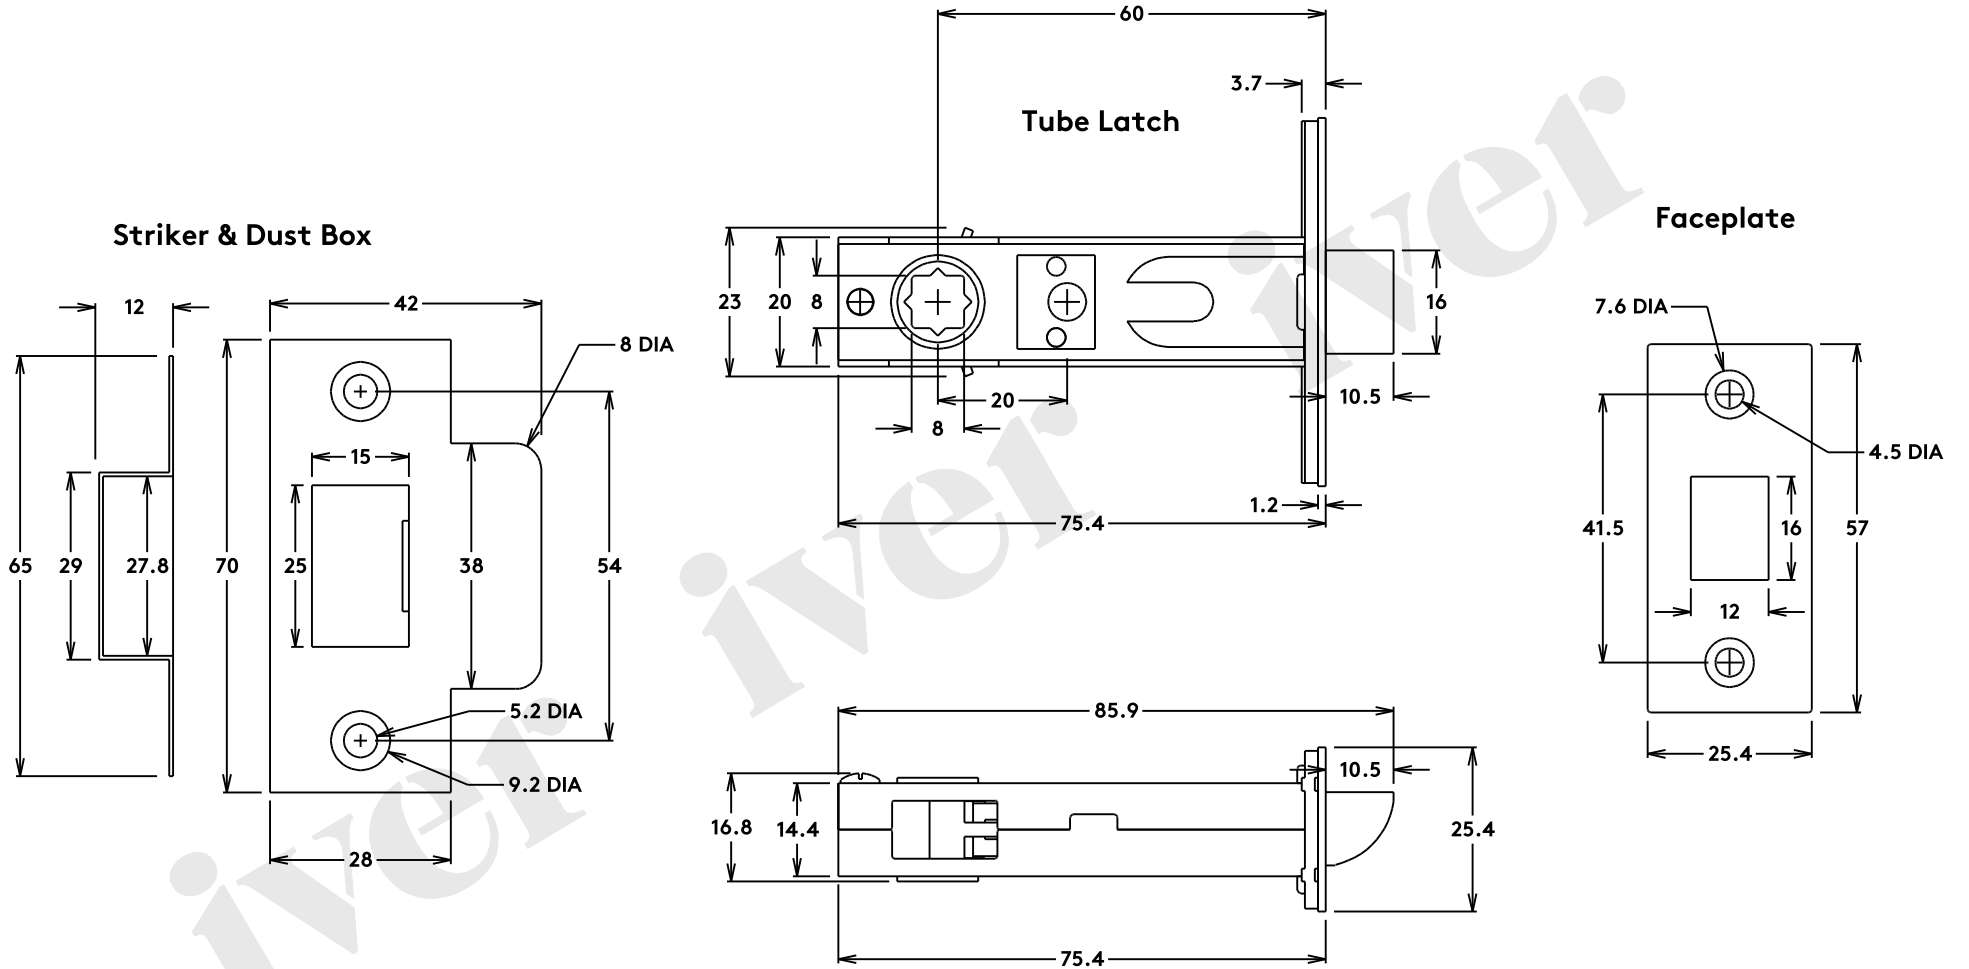

Door Lever Anncy Shouldered Latch/Privacy/Euro Pair H250xW48xP66mm

Tube Latch Split Cam 'T' Striker Hard & Soft Sprung Backset 60mm

Privacy Bolt Round Bolt Backset 60mm

Component Privacy Adaptor