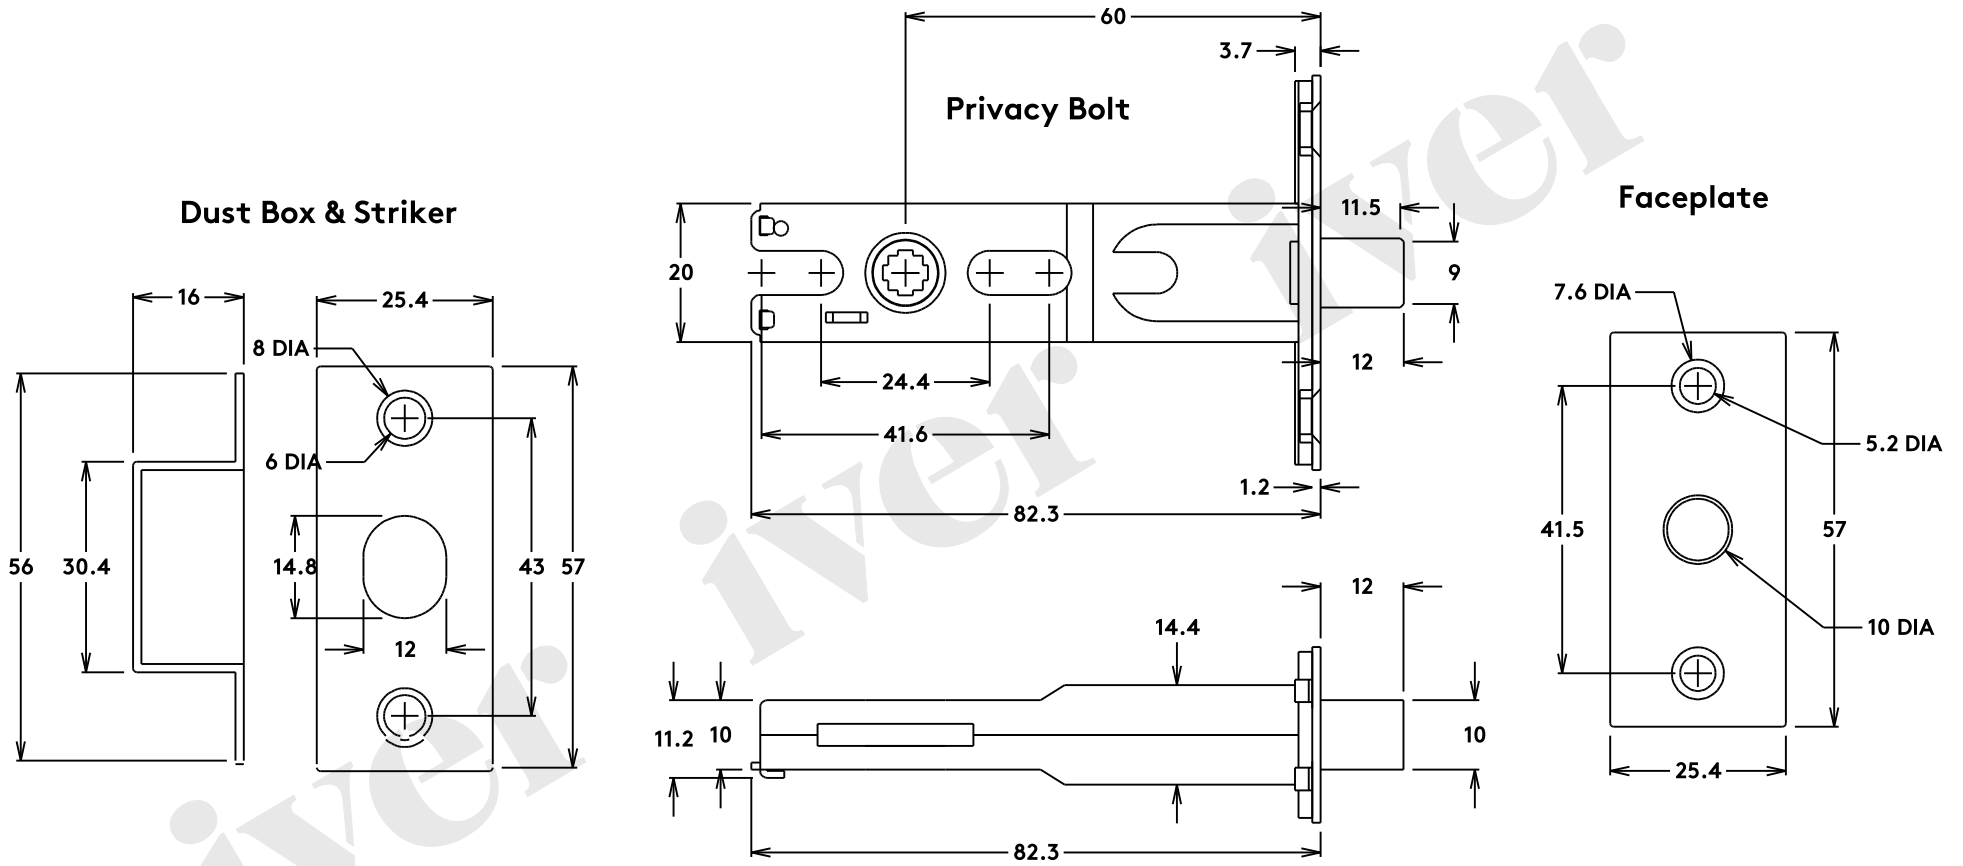

Tube Latch Split Cam 'T' Striker Hard & Soft Sprung Backset 60mm

Privacy Bolt Round Bolt Backset 60mm

Component Privacy Adaptor