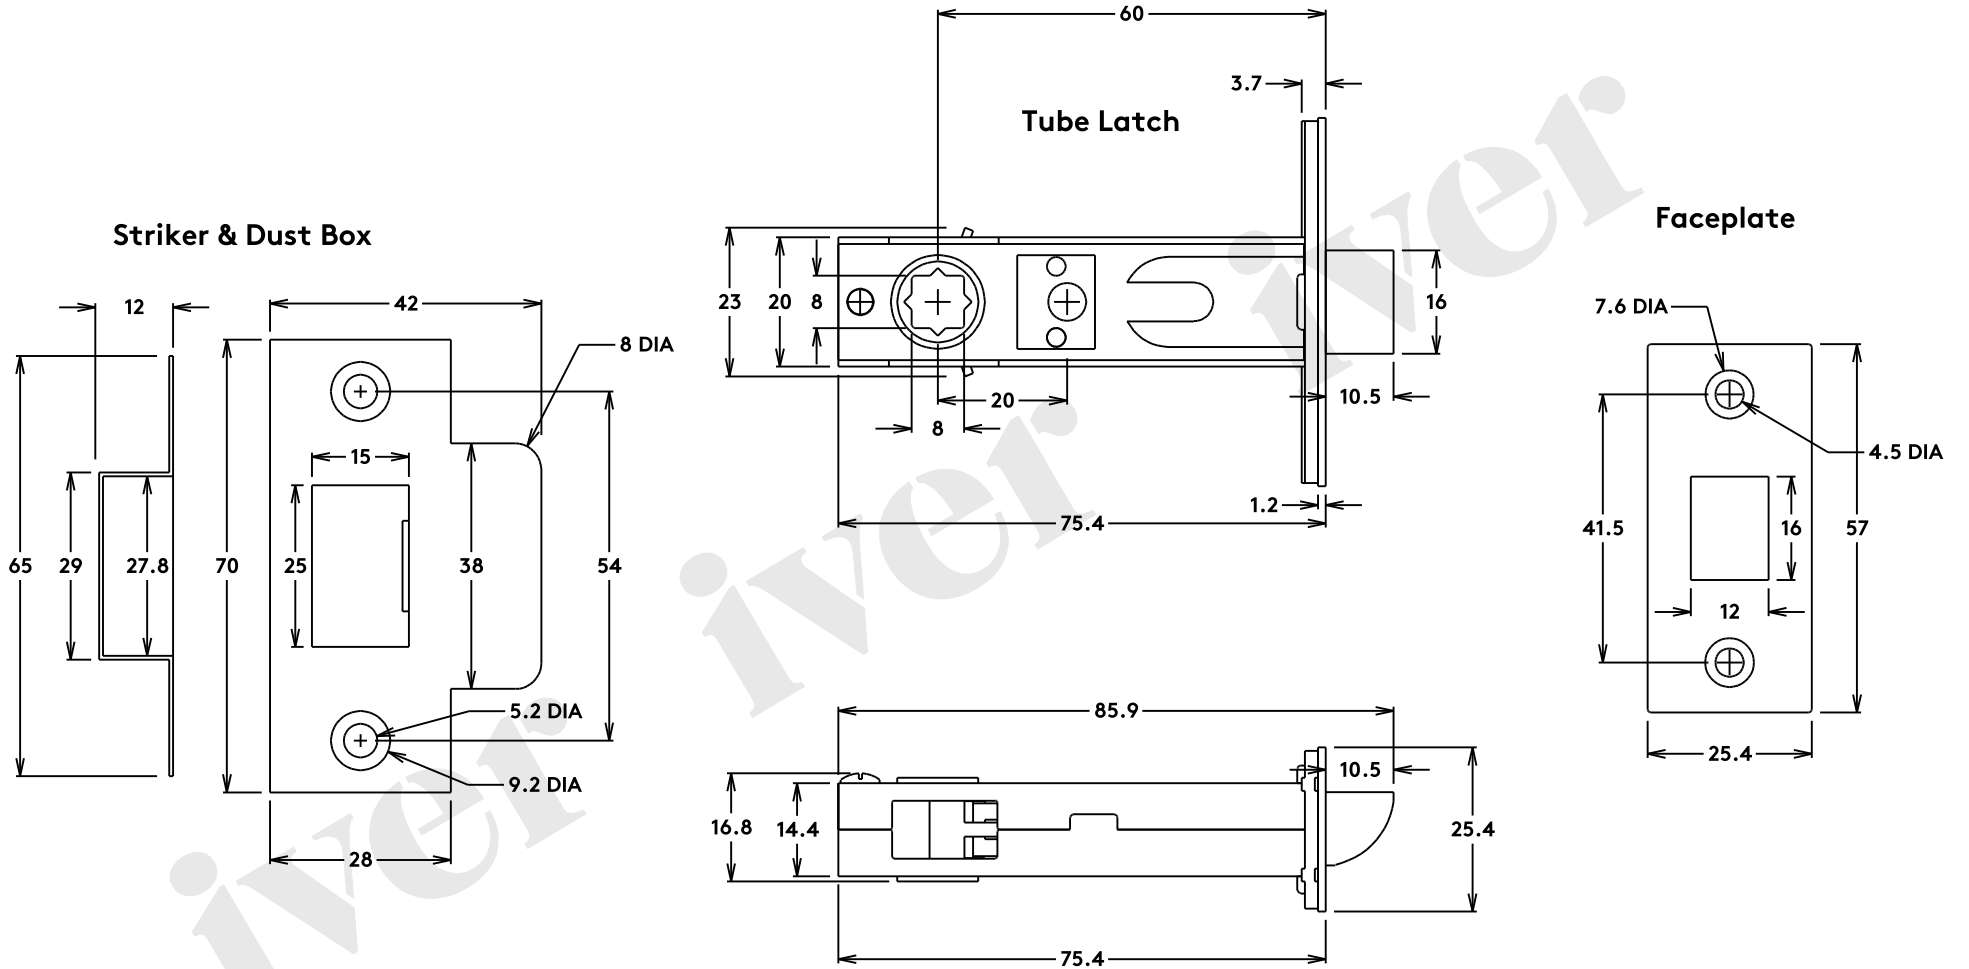

Tube Latch Split Cam 'T' Striker Hard & Soft Sprung Backset 60mm

Privacy Bolt Round Bolt Backset 60mm

Component Privacy Adaptor