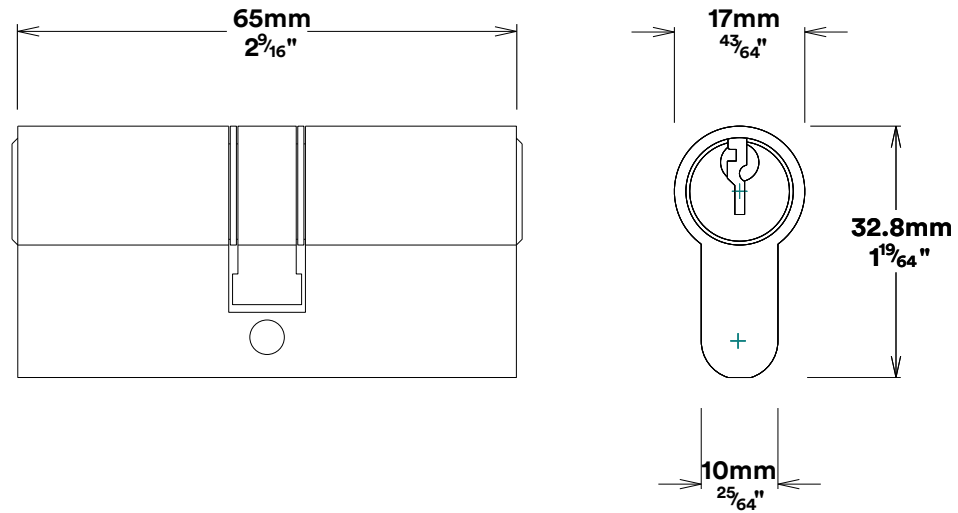

Door Lever Sarlat Rectangular

iver

Euro Cylinder Key Key

iver

Mortice Lock Euro & Striker

Created for life.