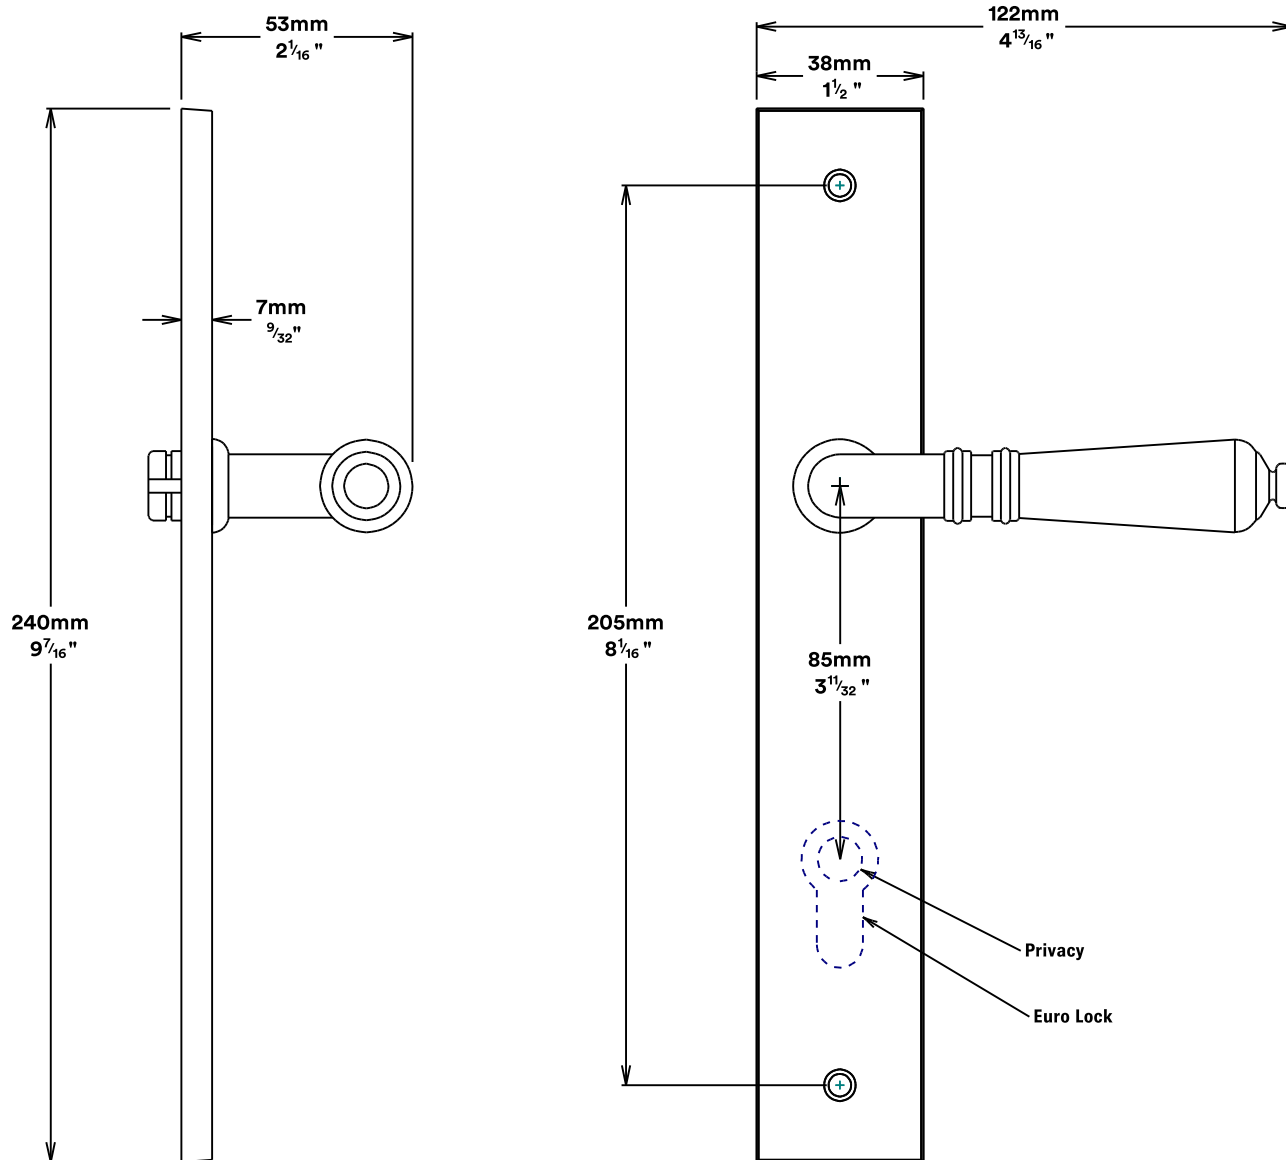

Door Lever Sarlat Rectangular

iver

Euro Cylinder Key Key

iver

Mortice Lock Euro & Striker

Created for life.