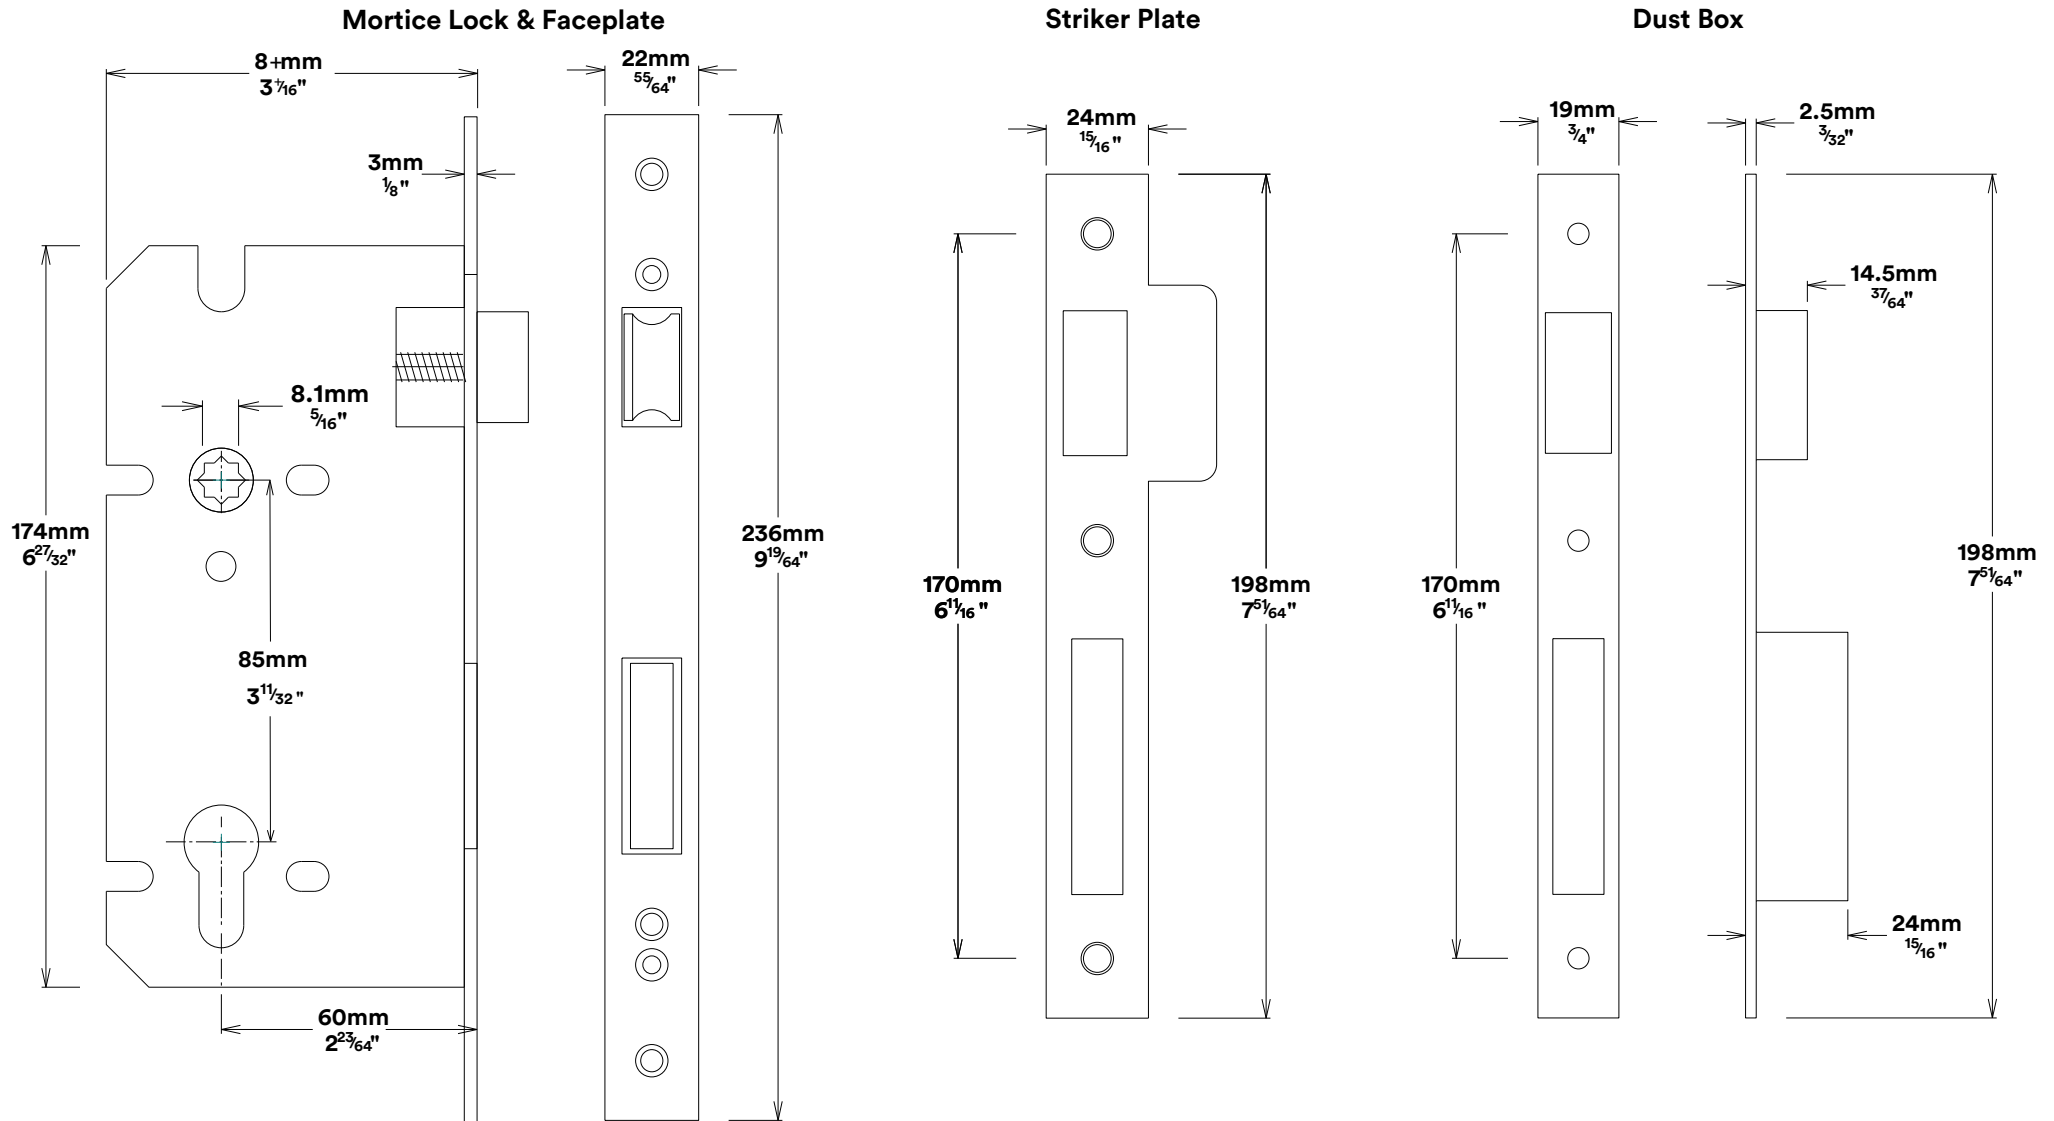

Door Lever Sarlat Rectangular

iver

Euro Cylinder Key Key

iver

Mortice Lock Euro & Striker

Created for life.