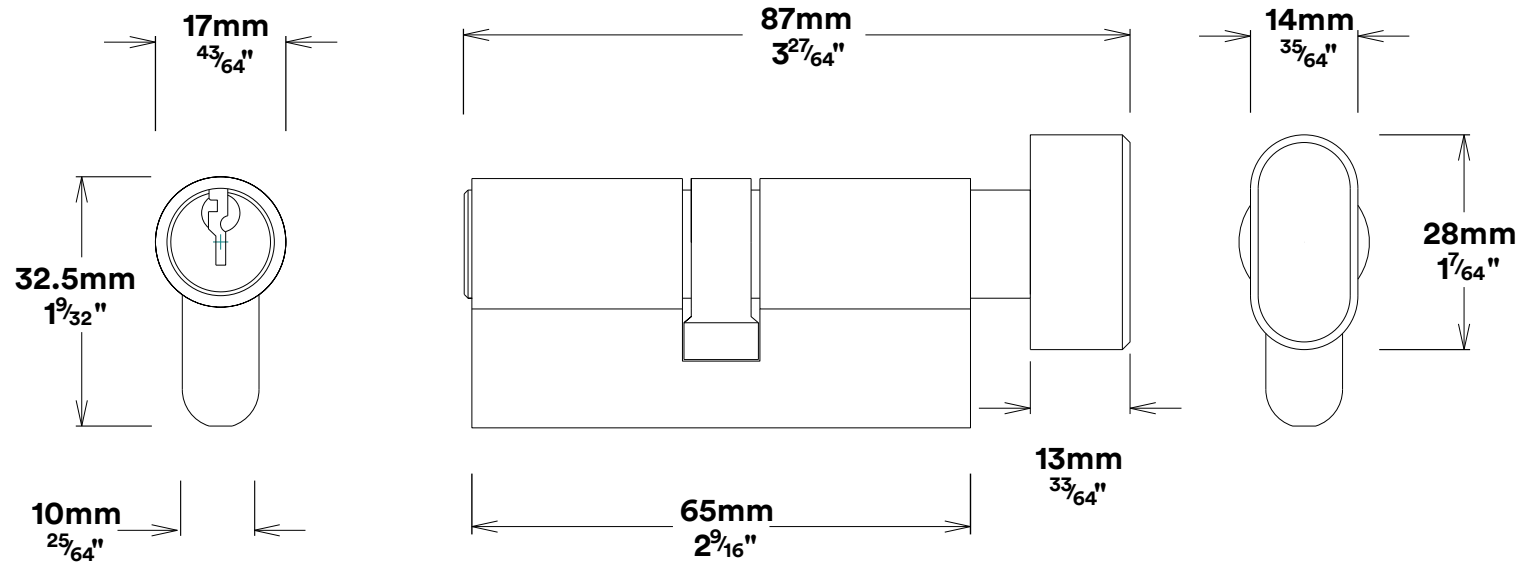

Door Lever Sarlat Rectangular

iver

Euro Cylinder Key Thumb

iver

Mortice Lock Euro & Striker

Created for life.