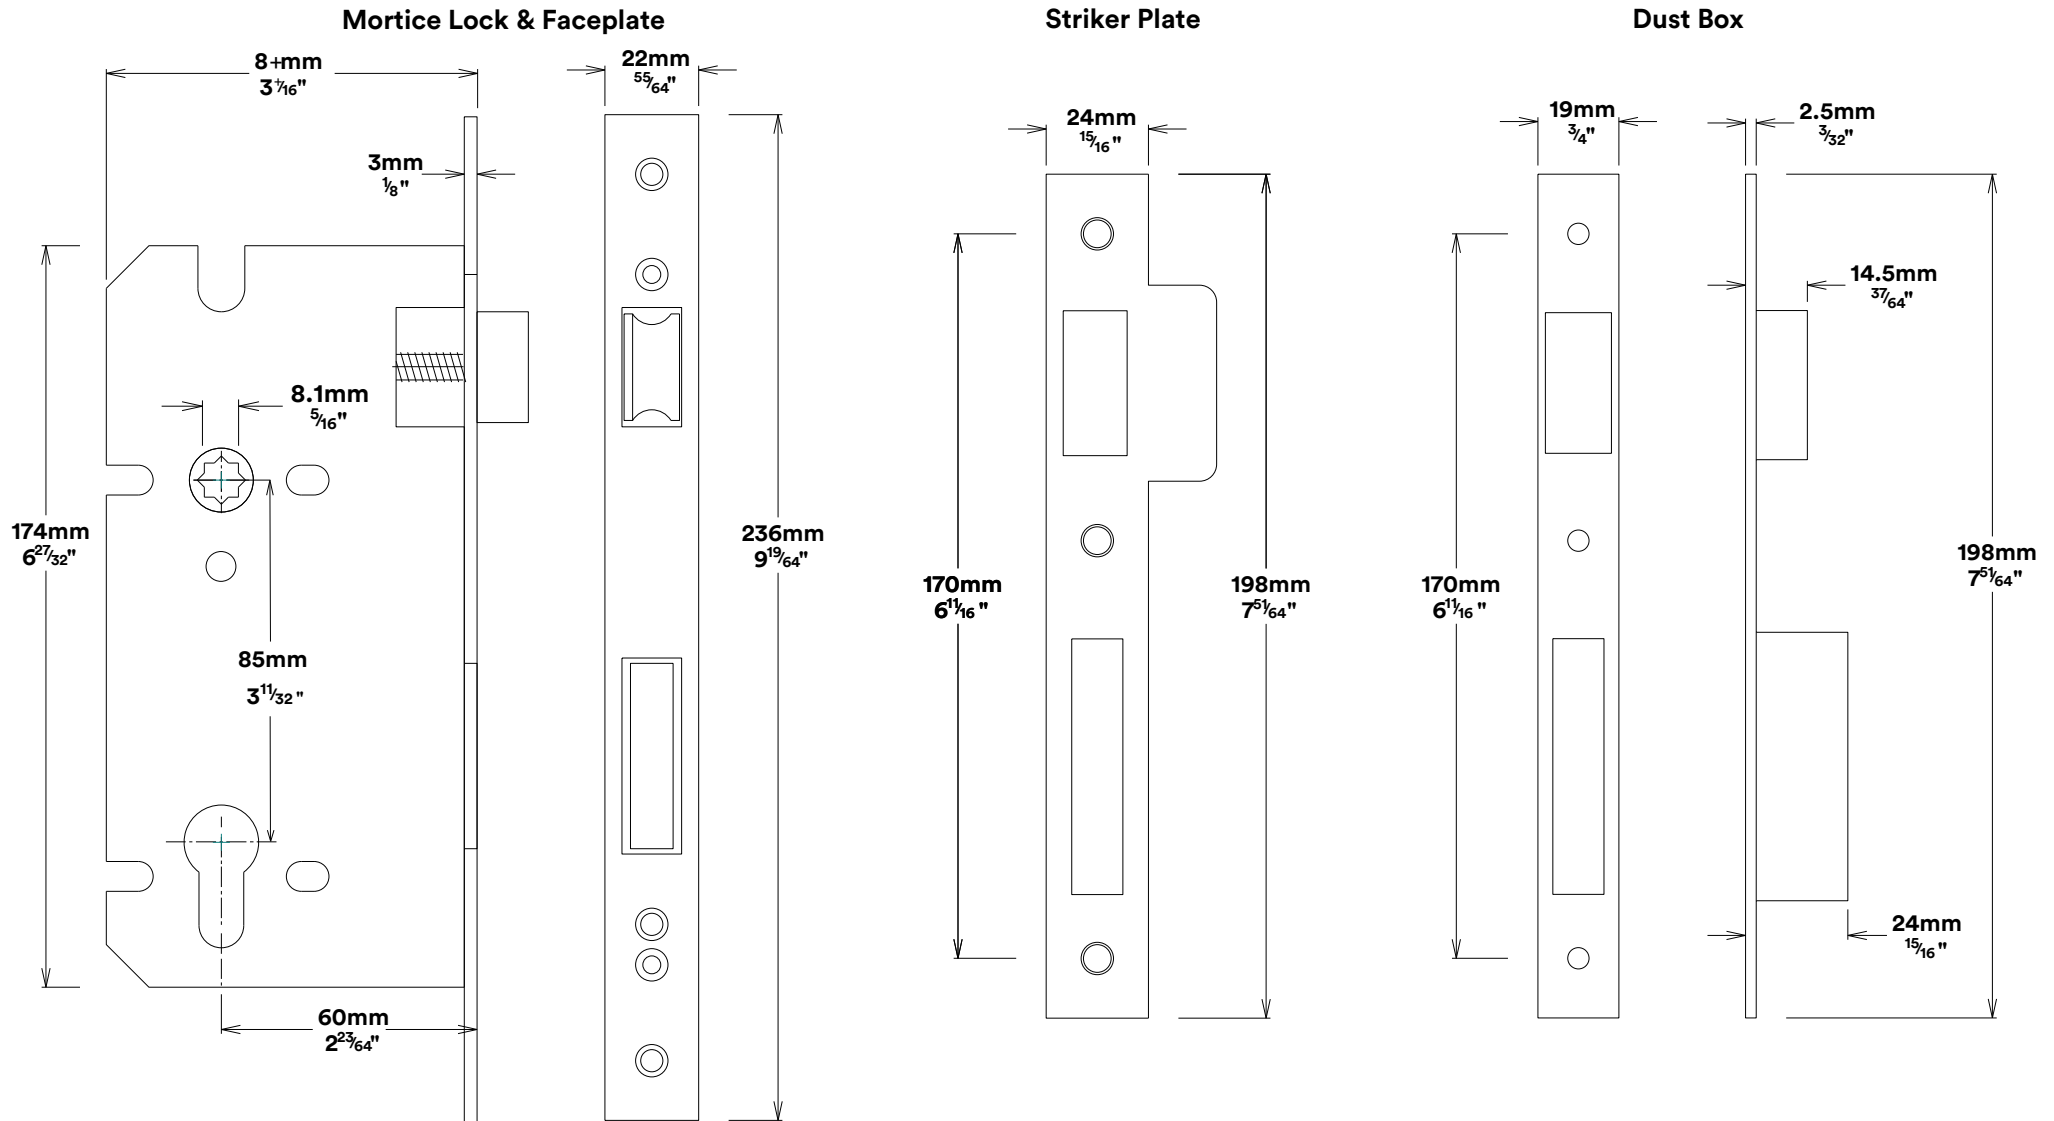

Door Lever Sarlat Rectangular

iver

Euro Cylinder Key Thumb

iver

Mortice Lock Euro & Striker

Created for life.