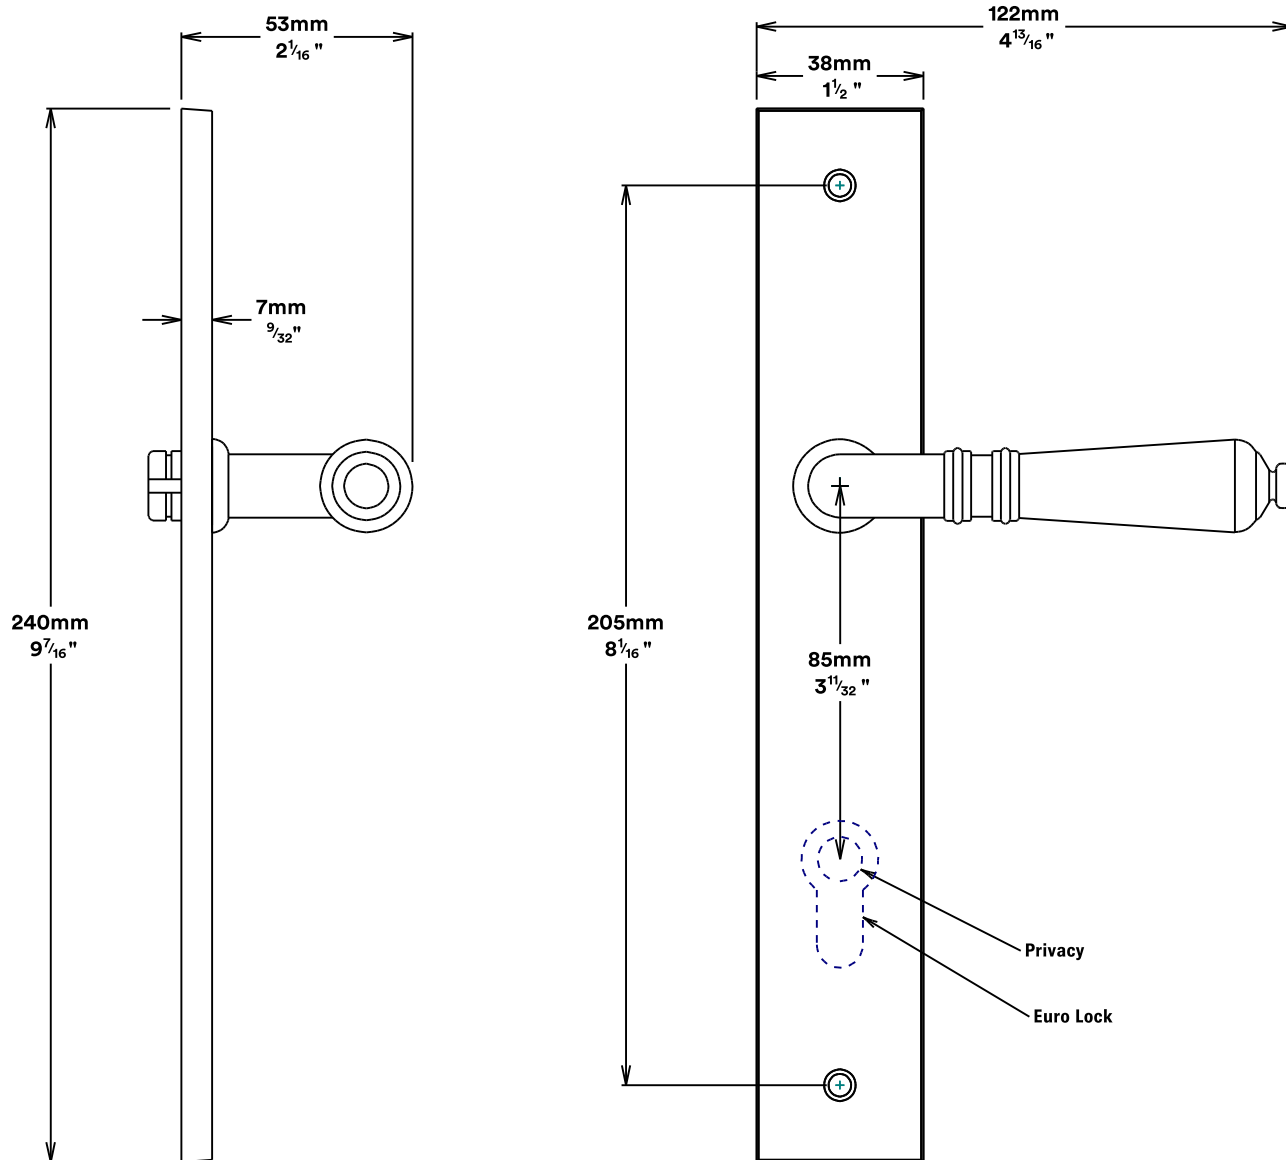

Door Lever Sarlat Rectangular

iver

Euro Cylinder Key Thumb

iver

Mortice Lock Euro & Striker

Created for life.