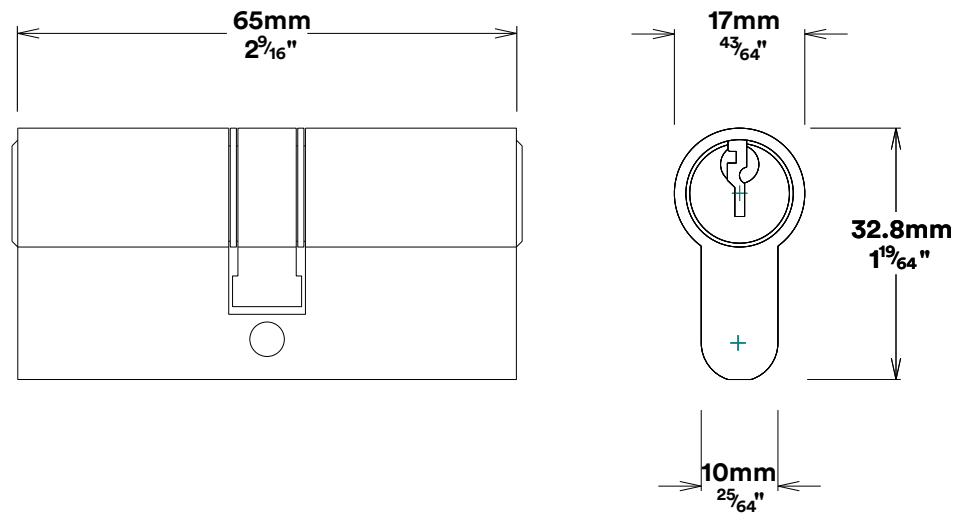

Door Lever Oxford Rectangular

iver

Euro Cylinder Key Key

iver

Mortice Lock Euro & Striker

Created for life.