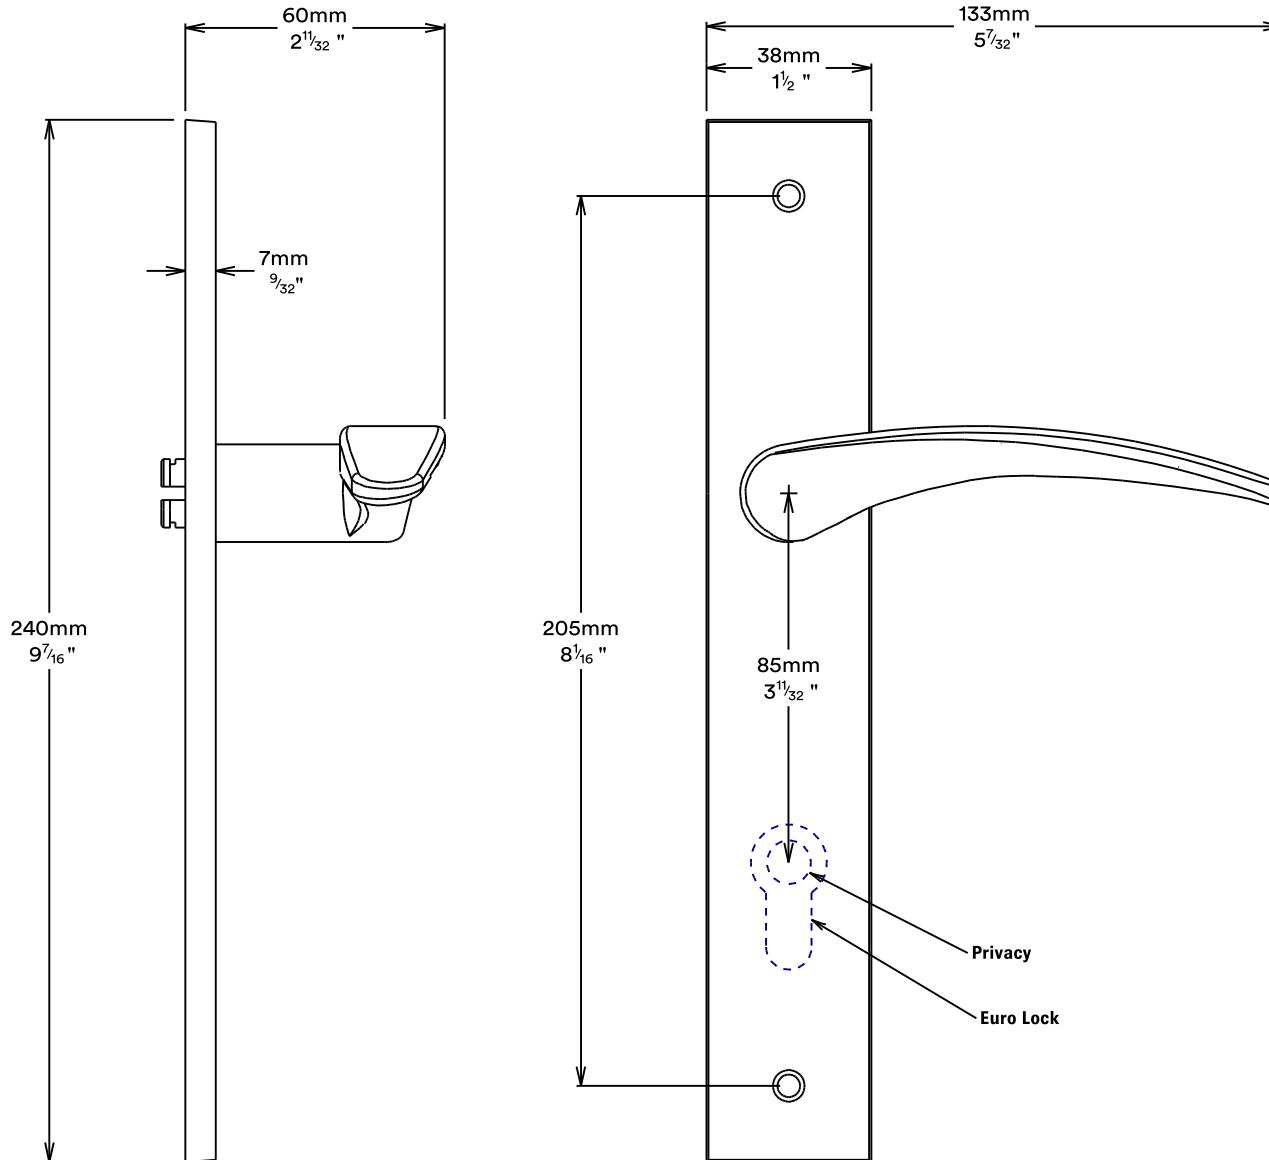

Door Lever Oxford Rectangular

iver

Euro Cylinder Key Key

iver

Mortice Lock Euro & Striker

Created for life.