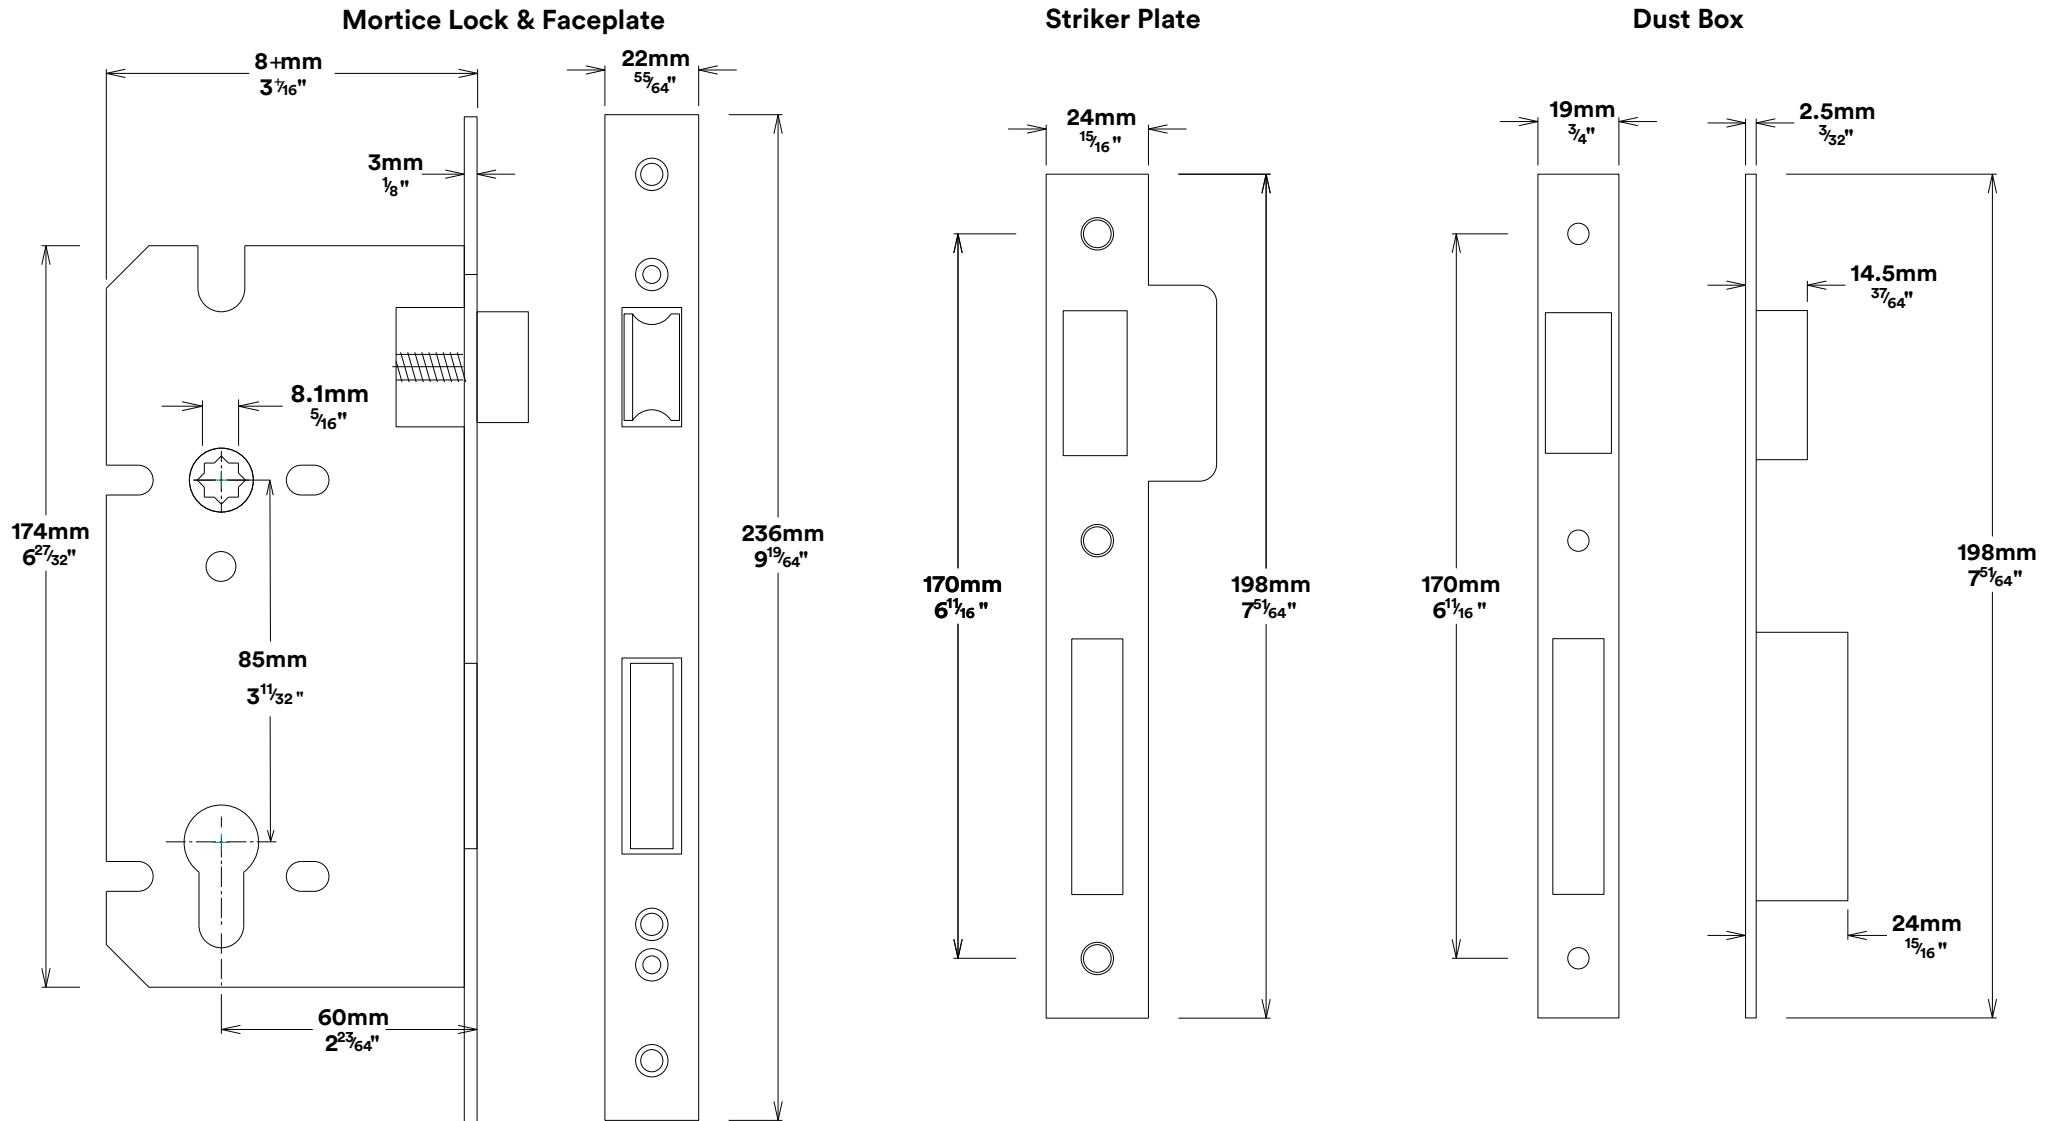

Door Lever Oxford Rectangular

iver

Euro Cylinder Key Key

iver

Mortice Lock Euro & Striker

Created for life.