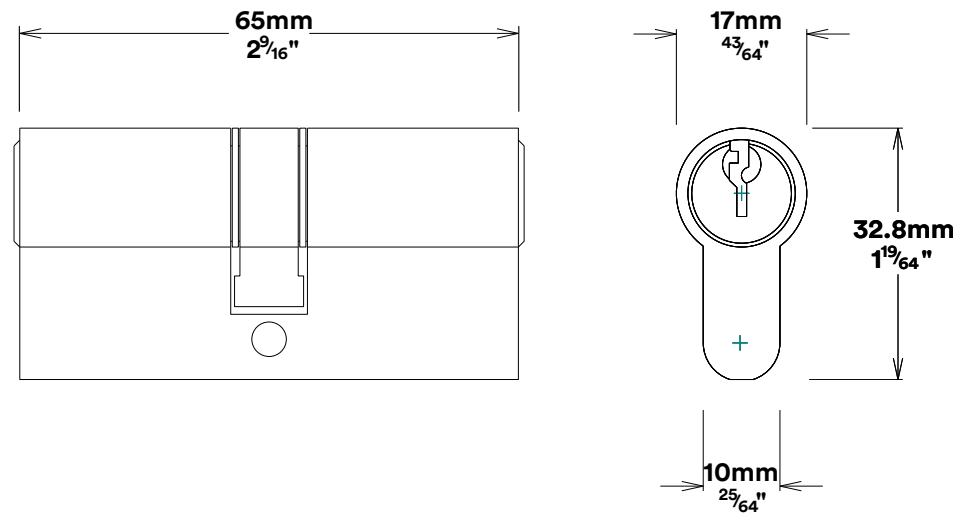

Door Lever Anncy Rectangular

iver

Euro Cylinder Key Key

iver

Mortice Lock Euro & Striker

Created for life.