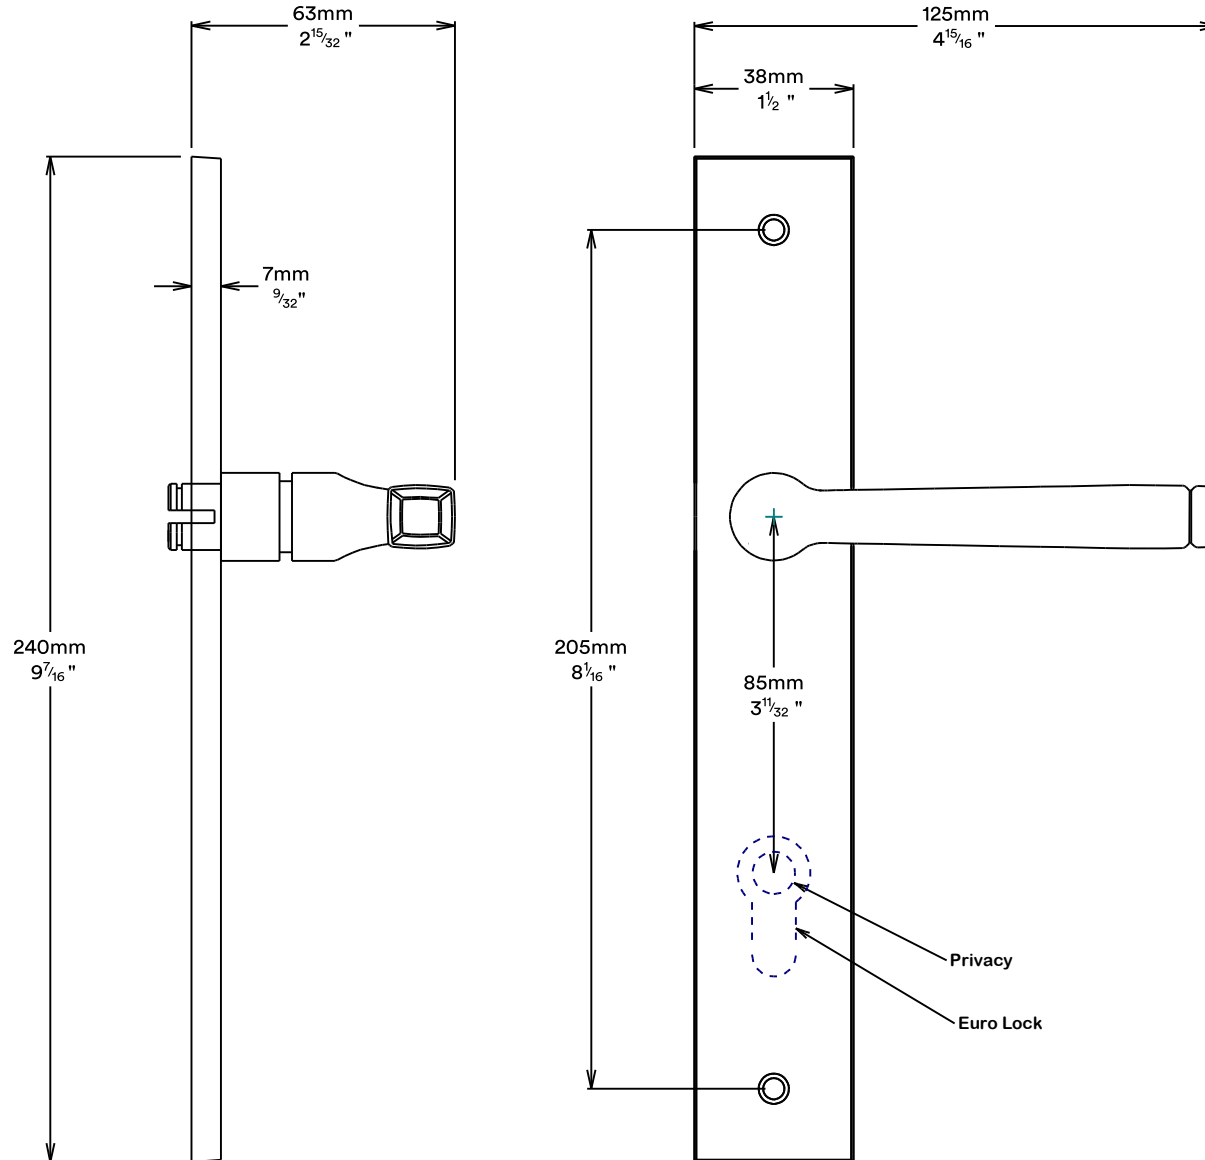

Door Lever Anncy Rectangular

iver

Euro Cylinder Key Key

iver

Mortice Lock Euro & Striker

Created for life.