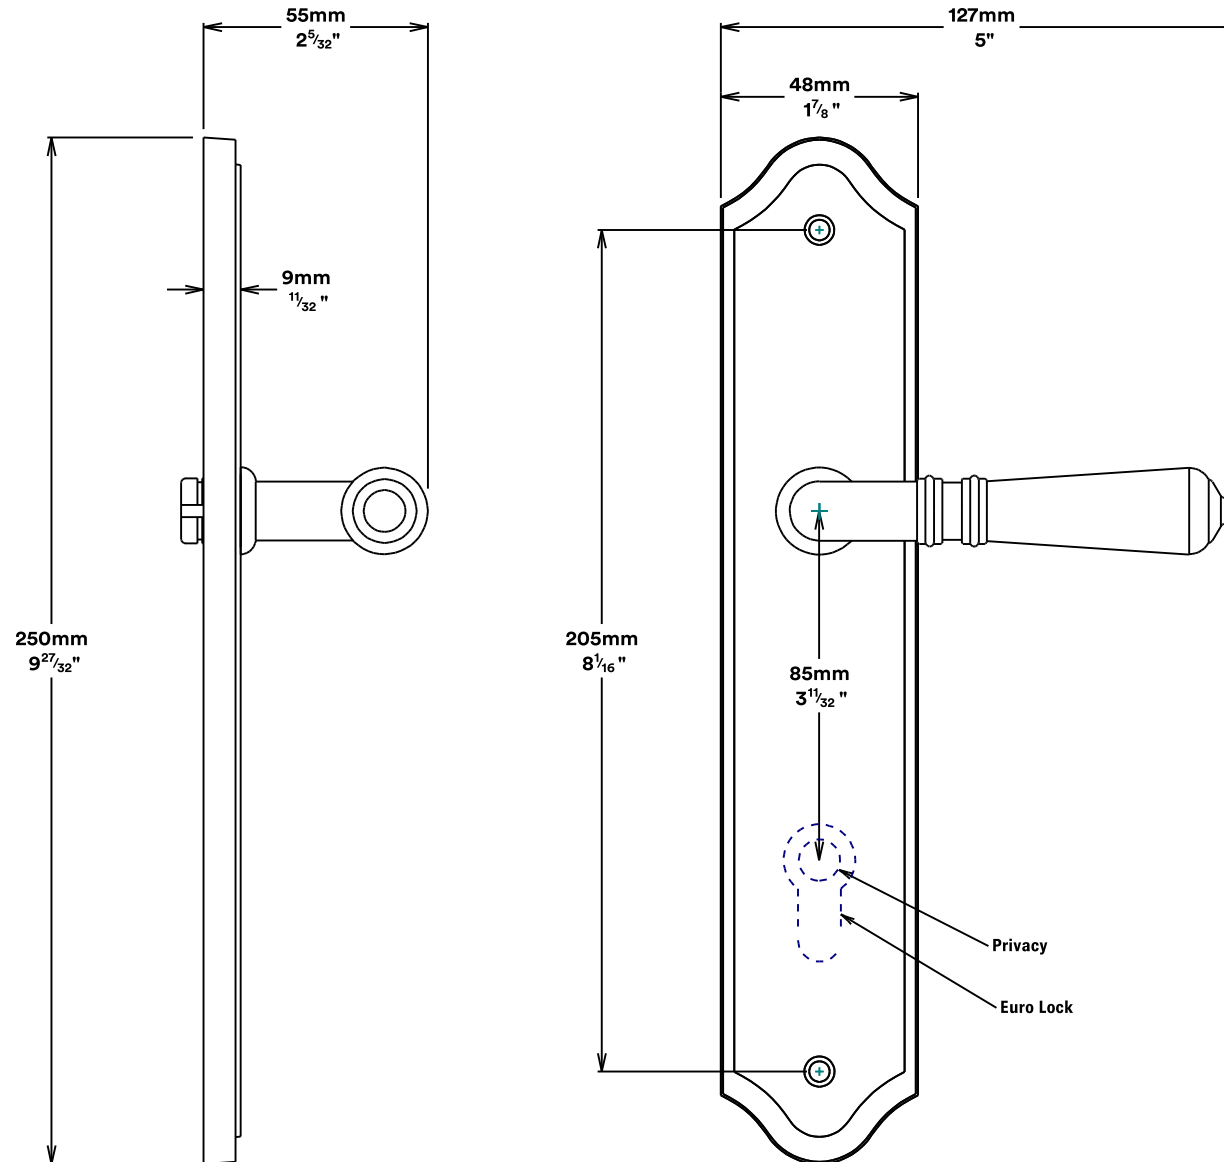

Door Lever Sarlat Shouldered

iver

Euro Cylinder Key Thumb

iver

Created for life.

Mortice Lock Euro & Striker

Created for life.