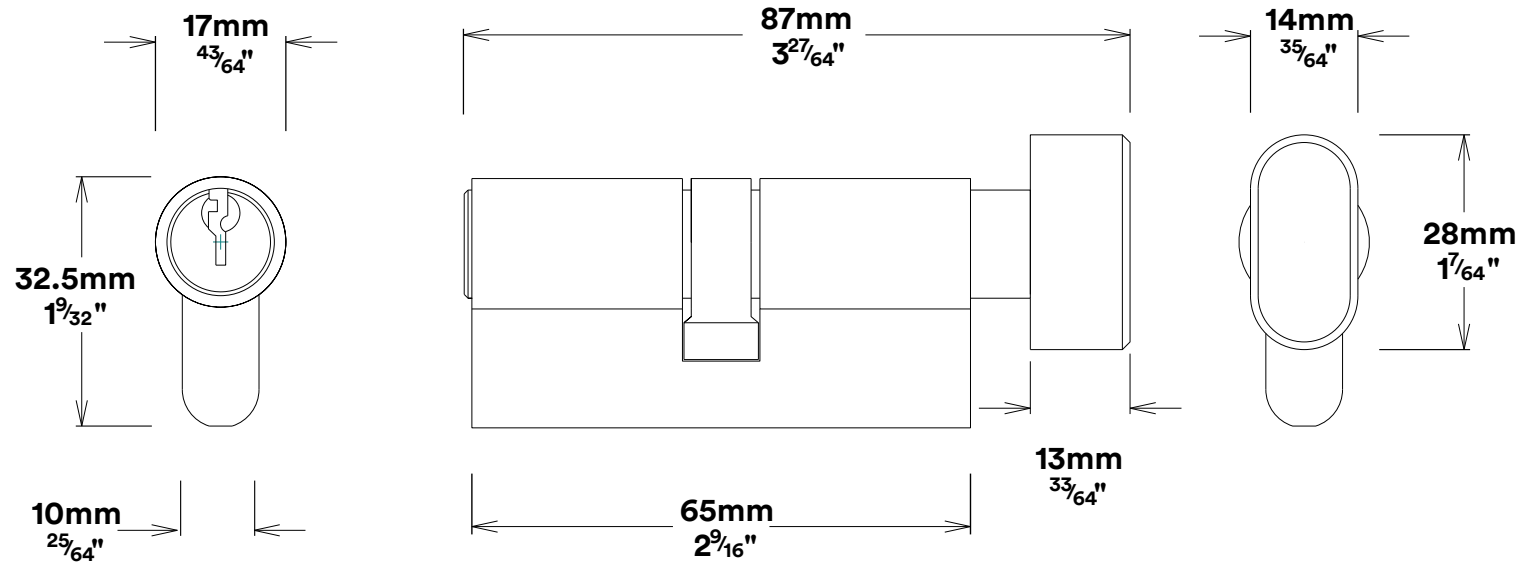

Door Lever Sarlat Shouldered

iver

Euro Cylinder Key Thumb

iver

Created for life.

Mortice Lock Euro & Striker

Created for life.