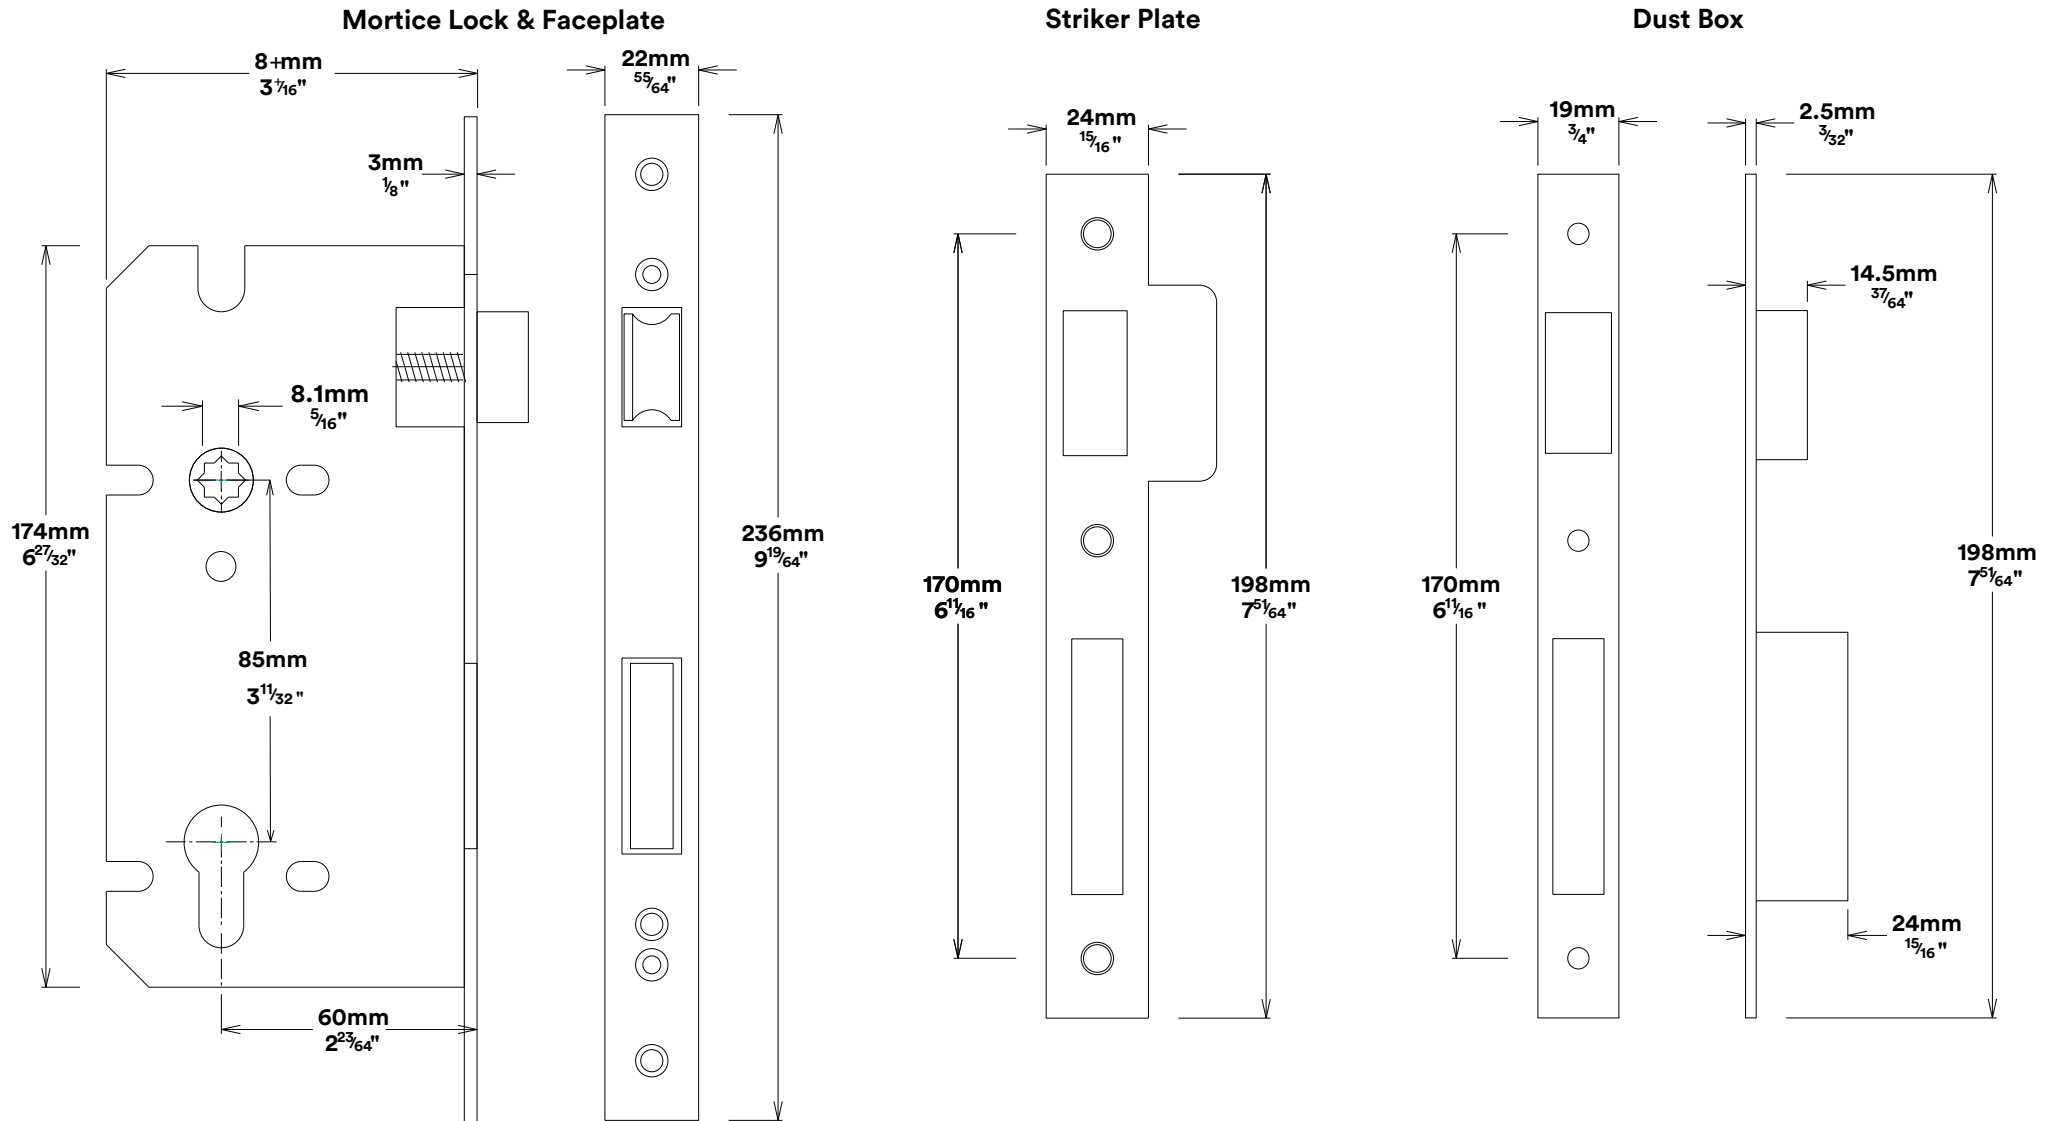

Door Lever Sarlat Shouldered

iver

Euro Cylinder Key Thumb

iver

Created for life.

Mortice Lock Euro & Striker

Created for life.