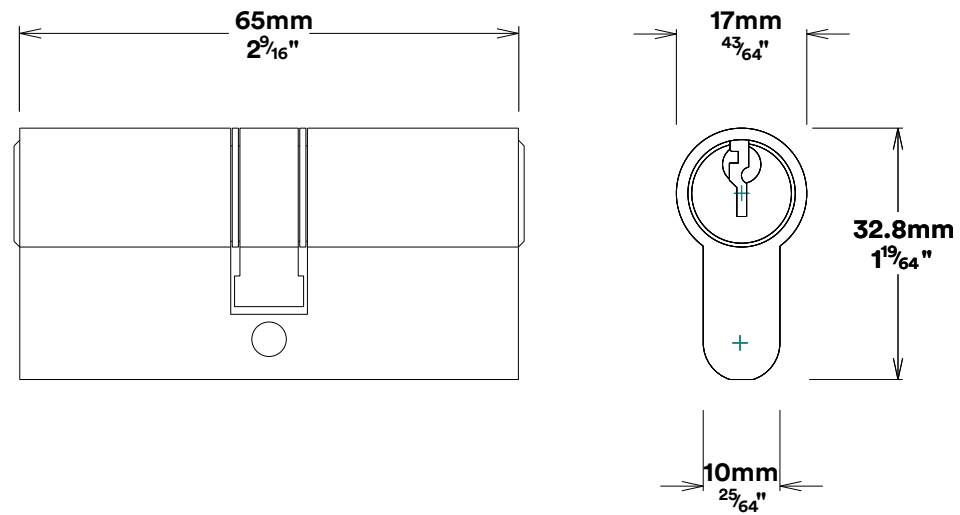

Door Lever Oxford Oval

iver

Euro Cylinder Key Key

iver

Mortice Lock Euro & Striker

Created for life.