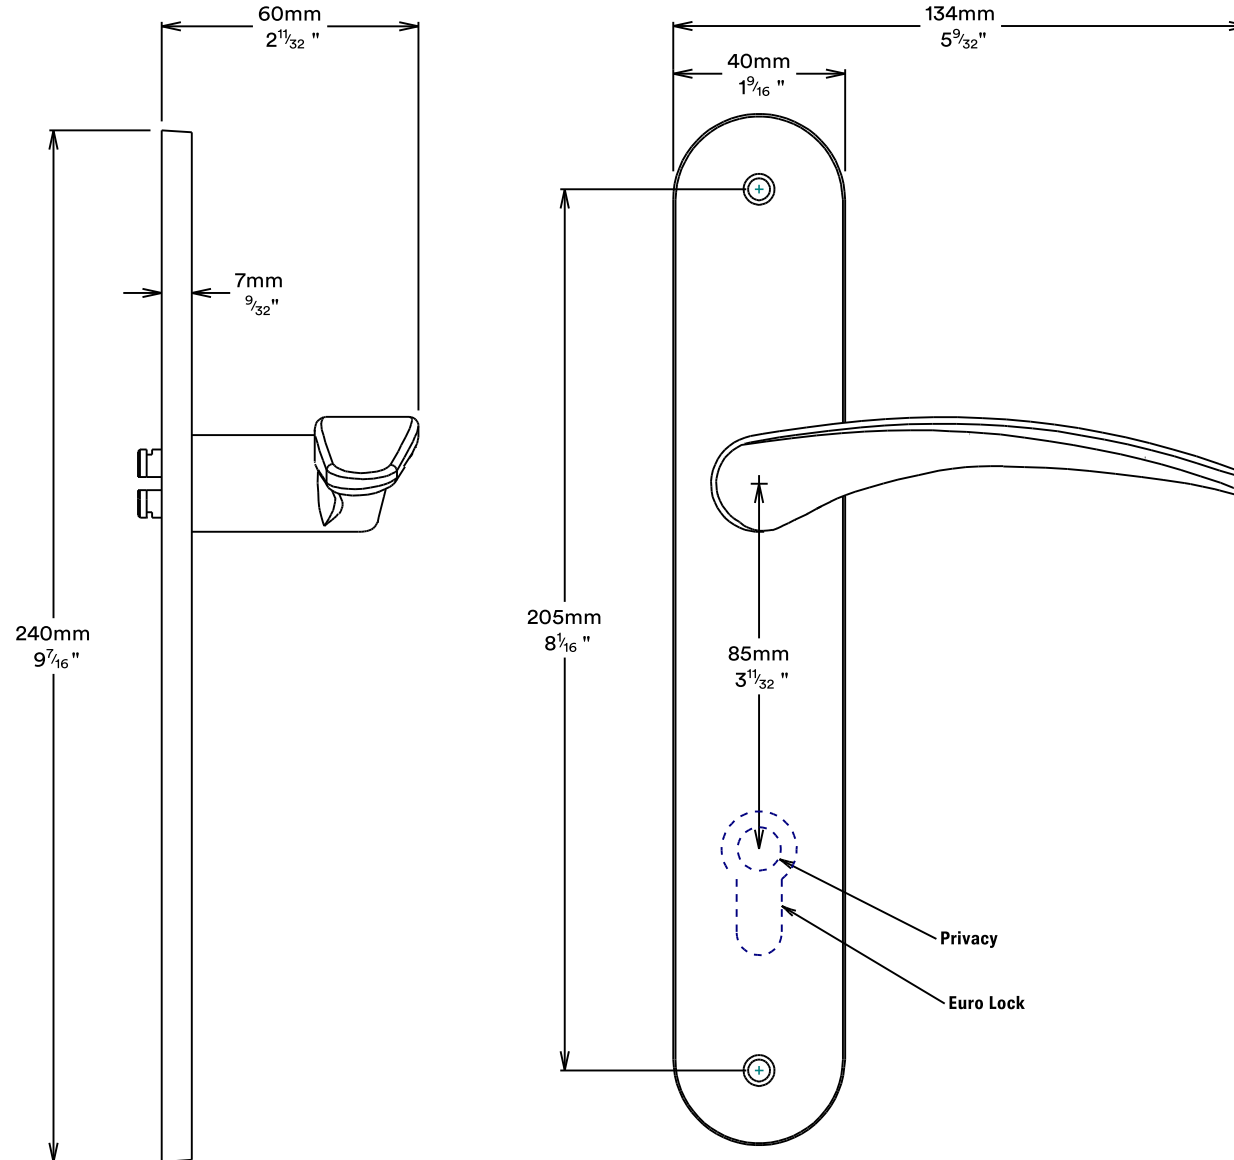

Door Lever Oxford Oval

iver

Euro Cylinder Key Key

iver

Mortice Lock Euro & Striker

Created for life.