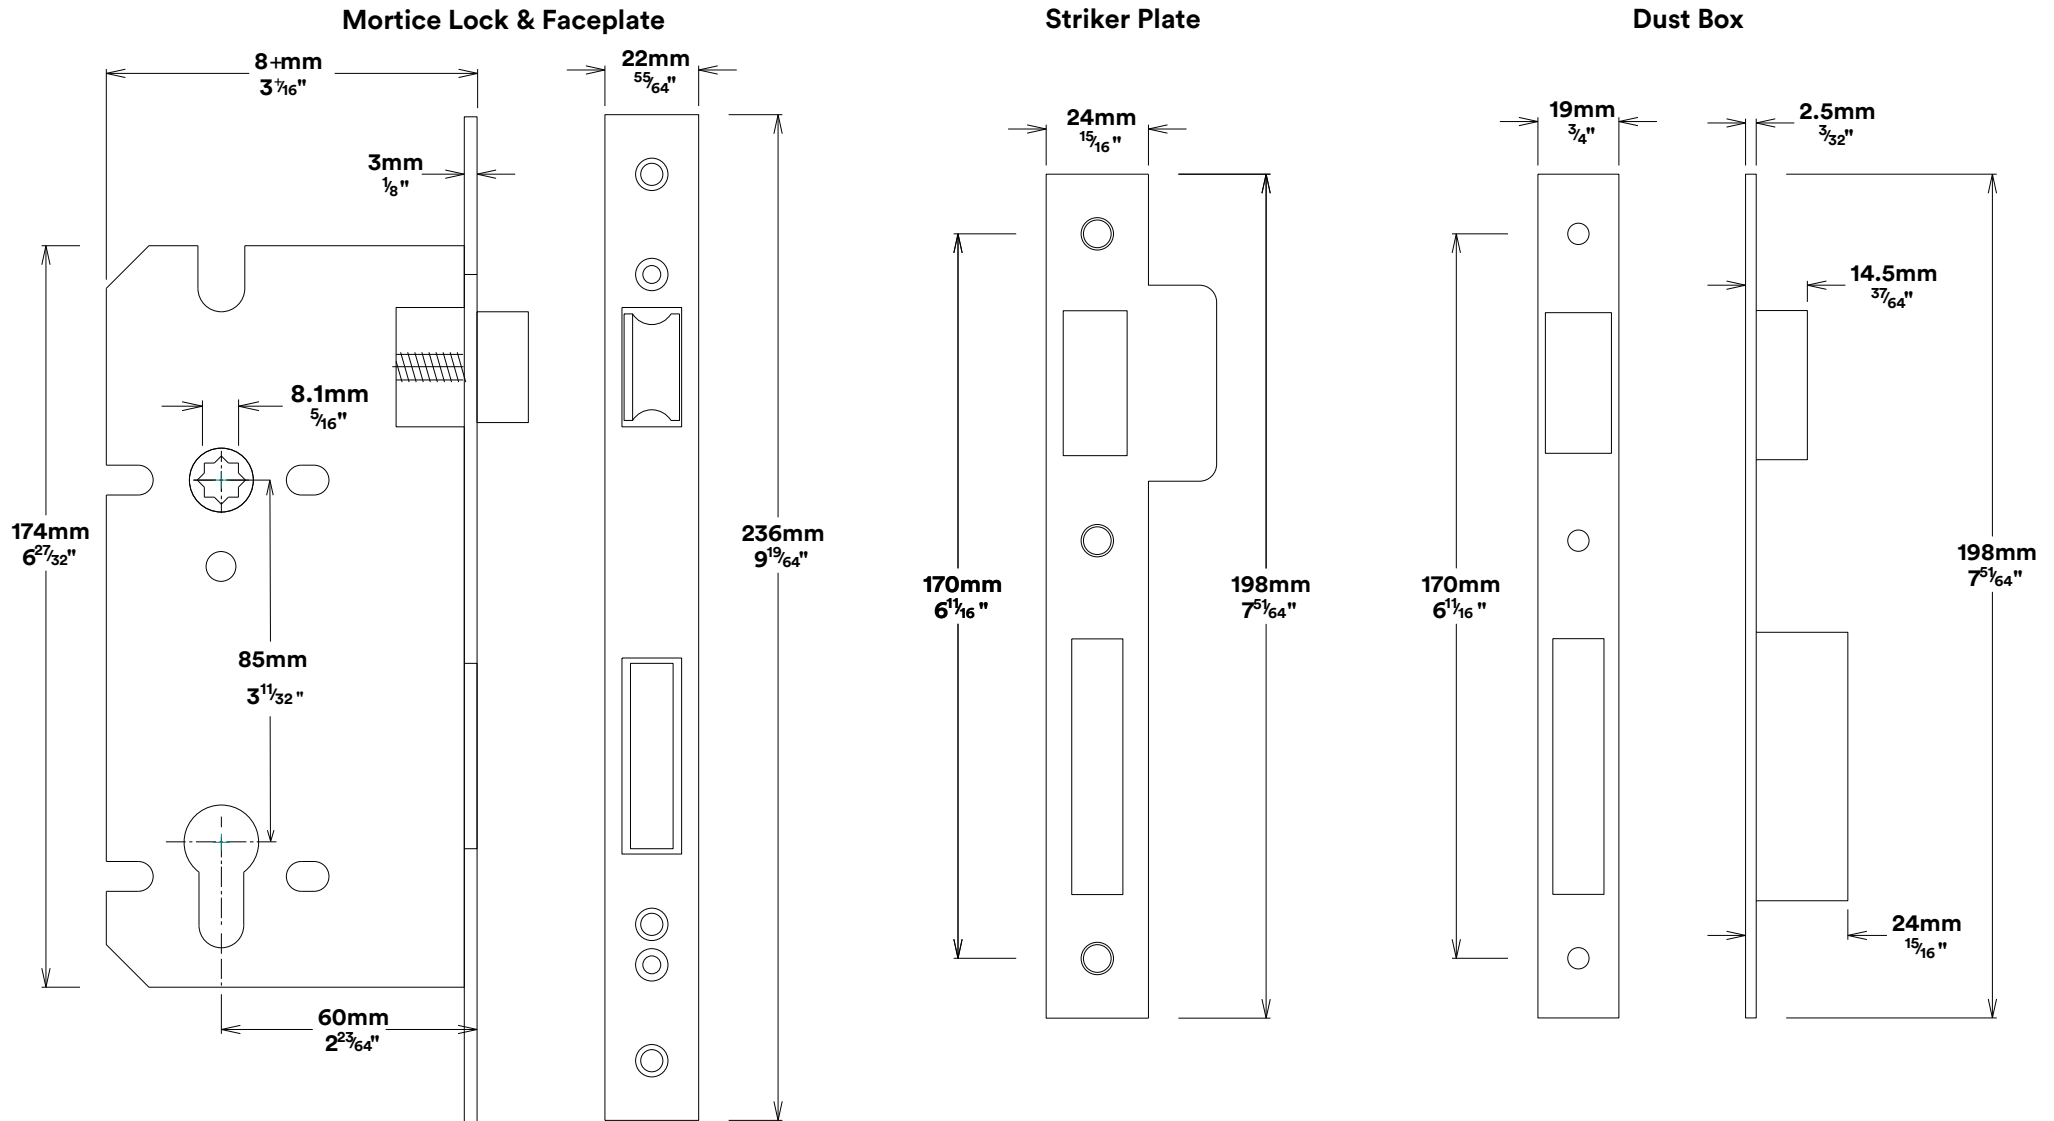

Door Lever Oxford Oval

iver

Euro Cylinder Key Key

iver

Mortice Lock Euro & Striker

Created for life.