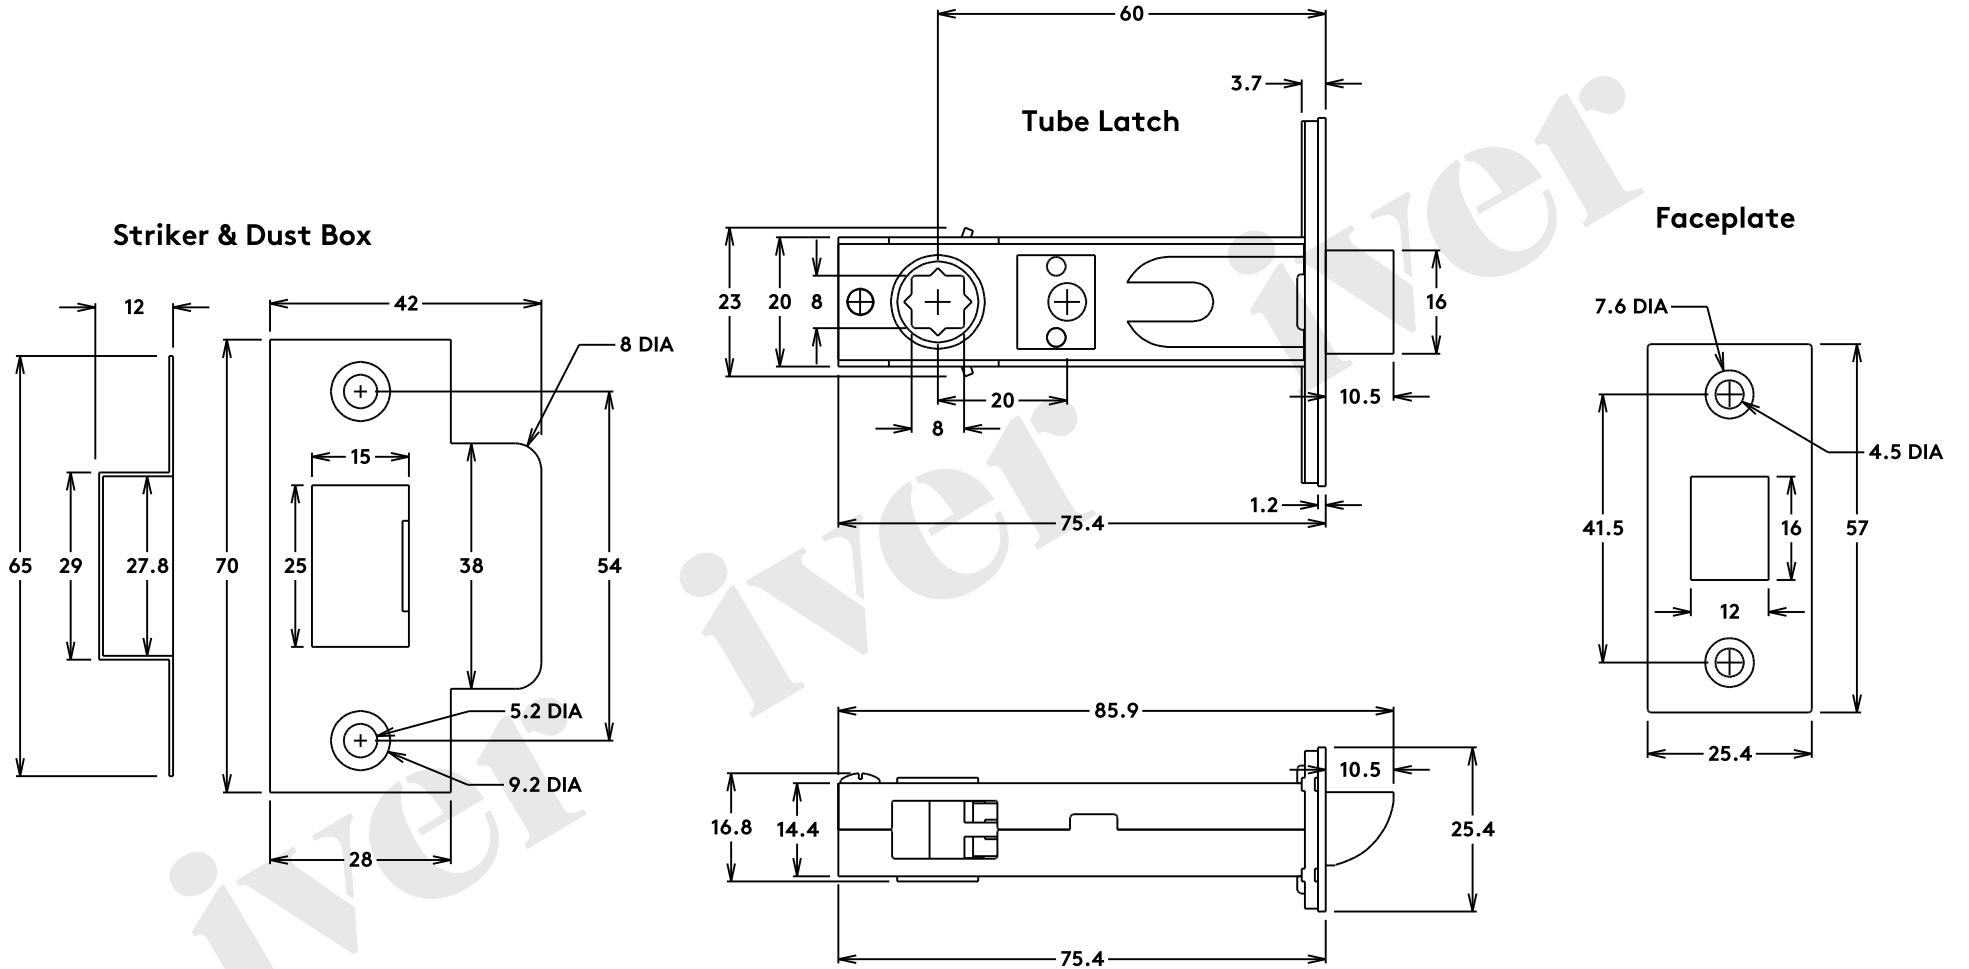

14 - 16 STEPNEY STREET STEPNEY SA 5069

Door Lever Baltimore Oval Latch/Privacy/Euro H240xW40xP54mm

Date 9/12/2021 Revision B

Tolerance +/-1mm

Tube Latch Split Cam 'T' Striker Hard & Soft Sprung Backset 60mm

Component Privacy Adaptor

Privacy Bolt Round Bolt Backset 60mm