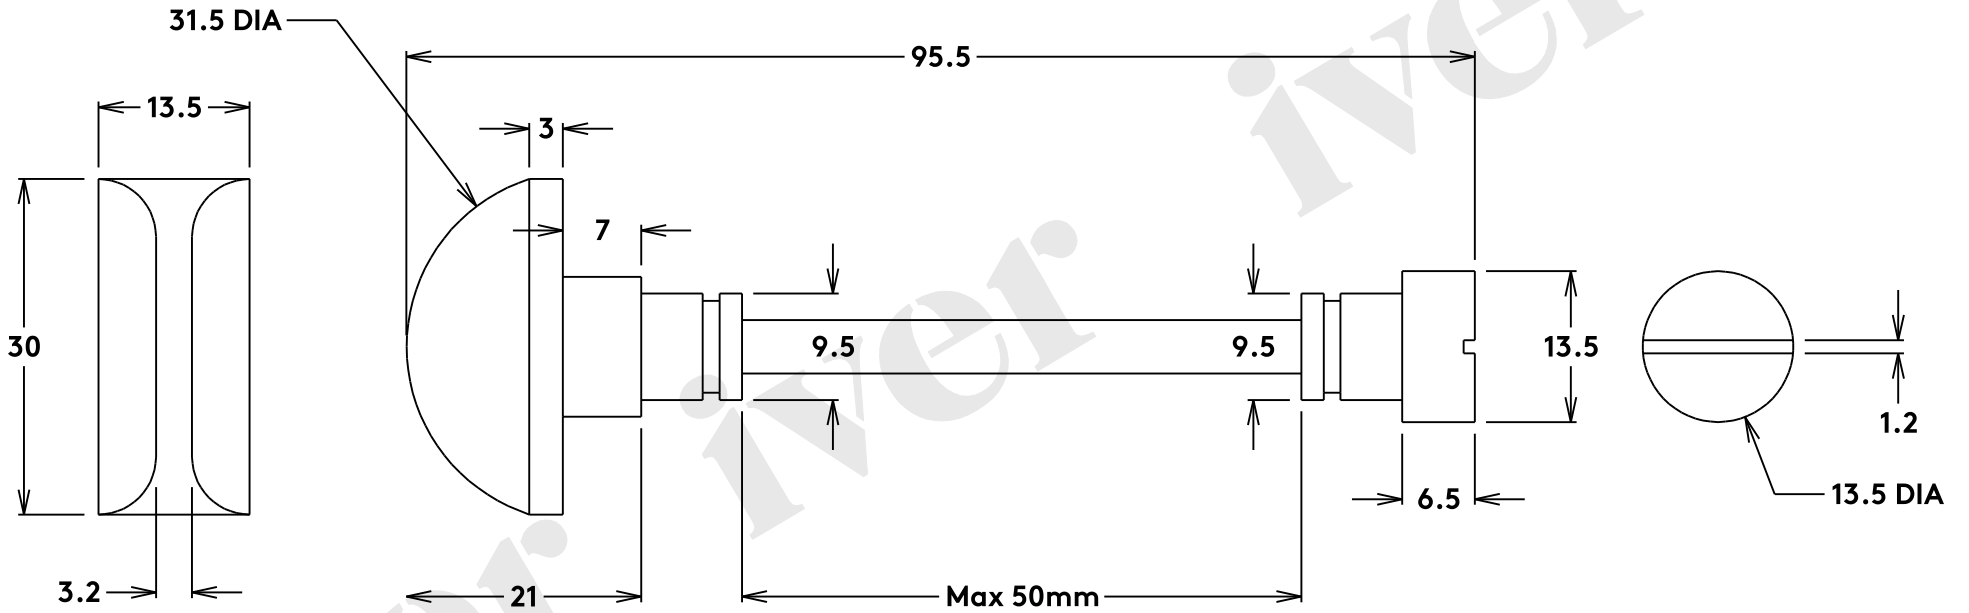

14 - 16 STEPNEY STREET STEPNEY SA 5069

Door Lever Baltimore Oval Latch/Privacy/Euro H240xW40xP54mm

Date 9/12/2021 Revision B

Tolerance +/-1mm

Tube Latch Split Cam 'T' Striker Hard & Soft Sprung Backset 60mm

Component Privacy Adaptor

Privacy Bolt Round Bolt Backset 60mm