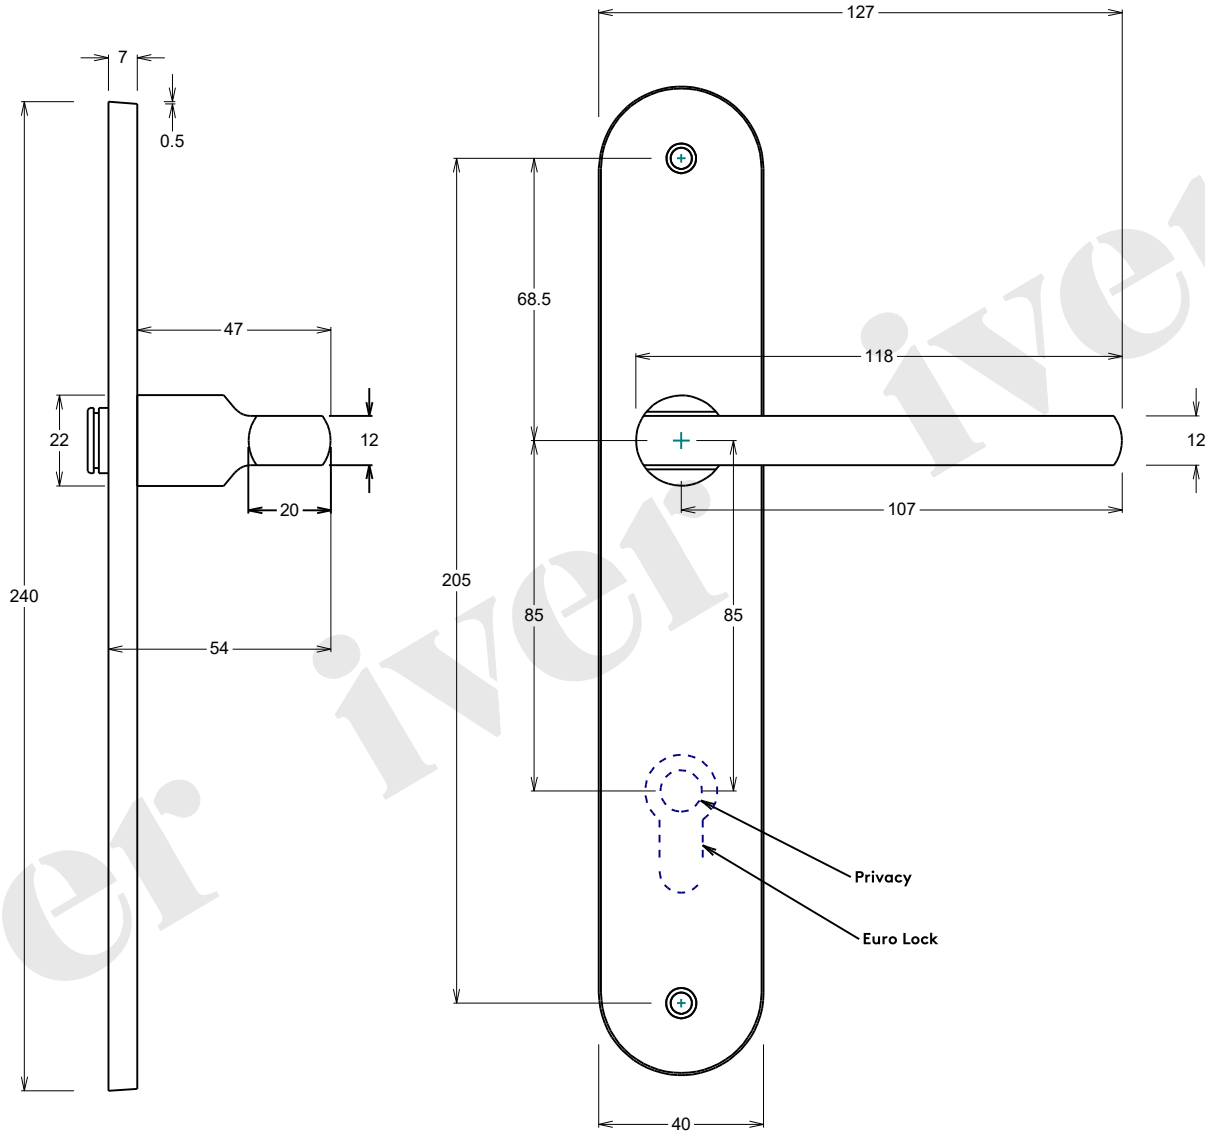

14 - 16 STEPNEY STREET STEPNEY SA 5069

Door Lever Baltimore Oval Latch/Privacy/Euro H240xW40xP54mm

Date 9/12/2021 Revision B

Tolerance +/-1mm

Tube Latch Split Cam 'T' Striker Hard & Soft Sprung Backset 60mm

Component Privacy Adaptor

Privacy Bolt Round Bolt Backset 60mm