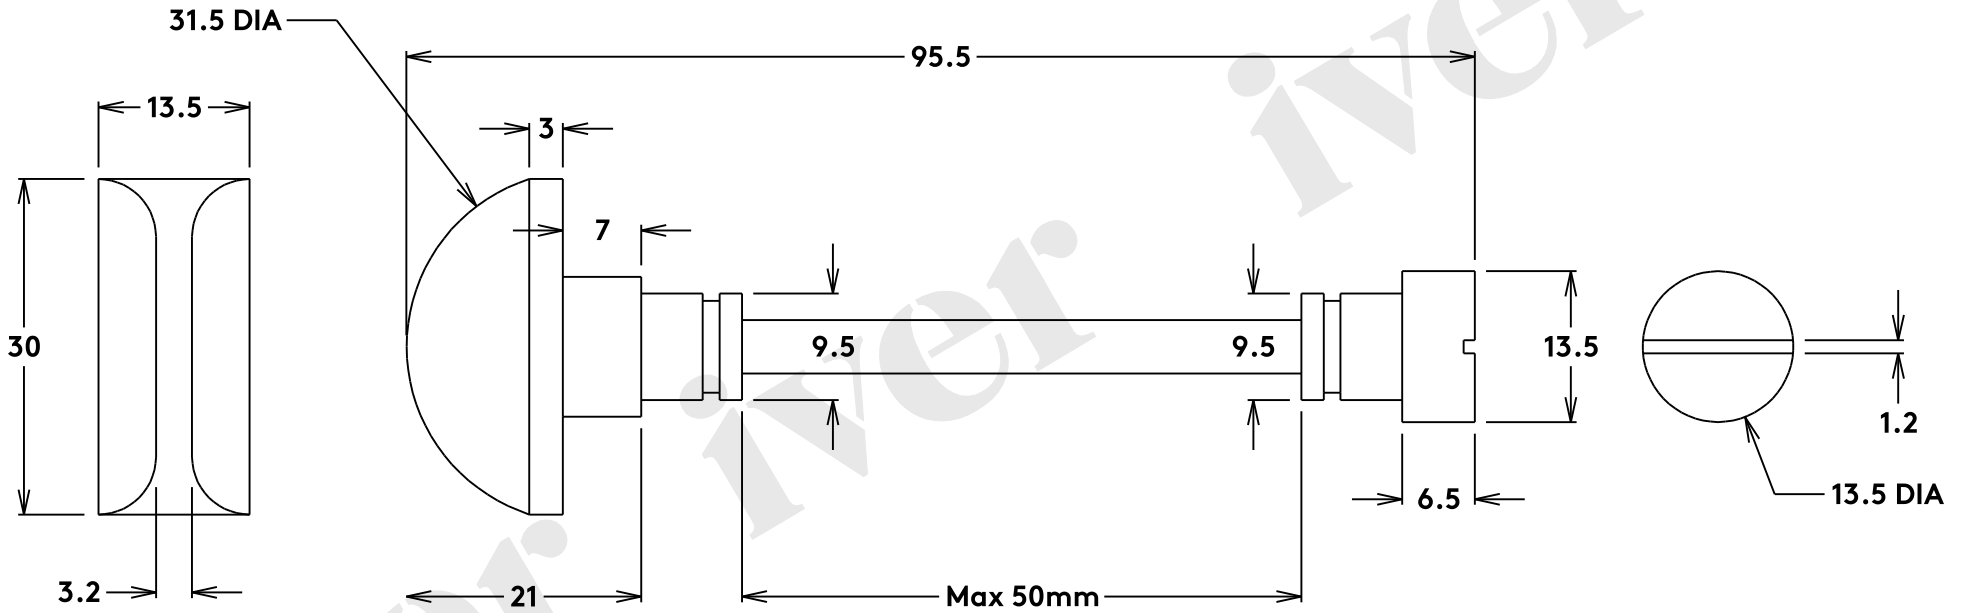

Door Lever Verona Oval Latch/Privacy/Euro Pair H240xW40xP56mm

## Tube Latch Split Cam 'T' Striker Hard & Soft Sprung Backset 60mm

## Privacy Bolt Round Bolt Backset 60mm