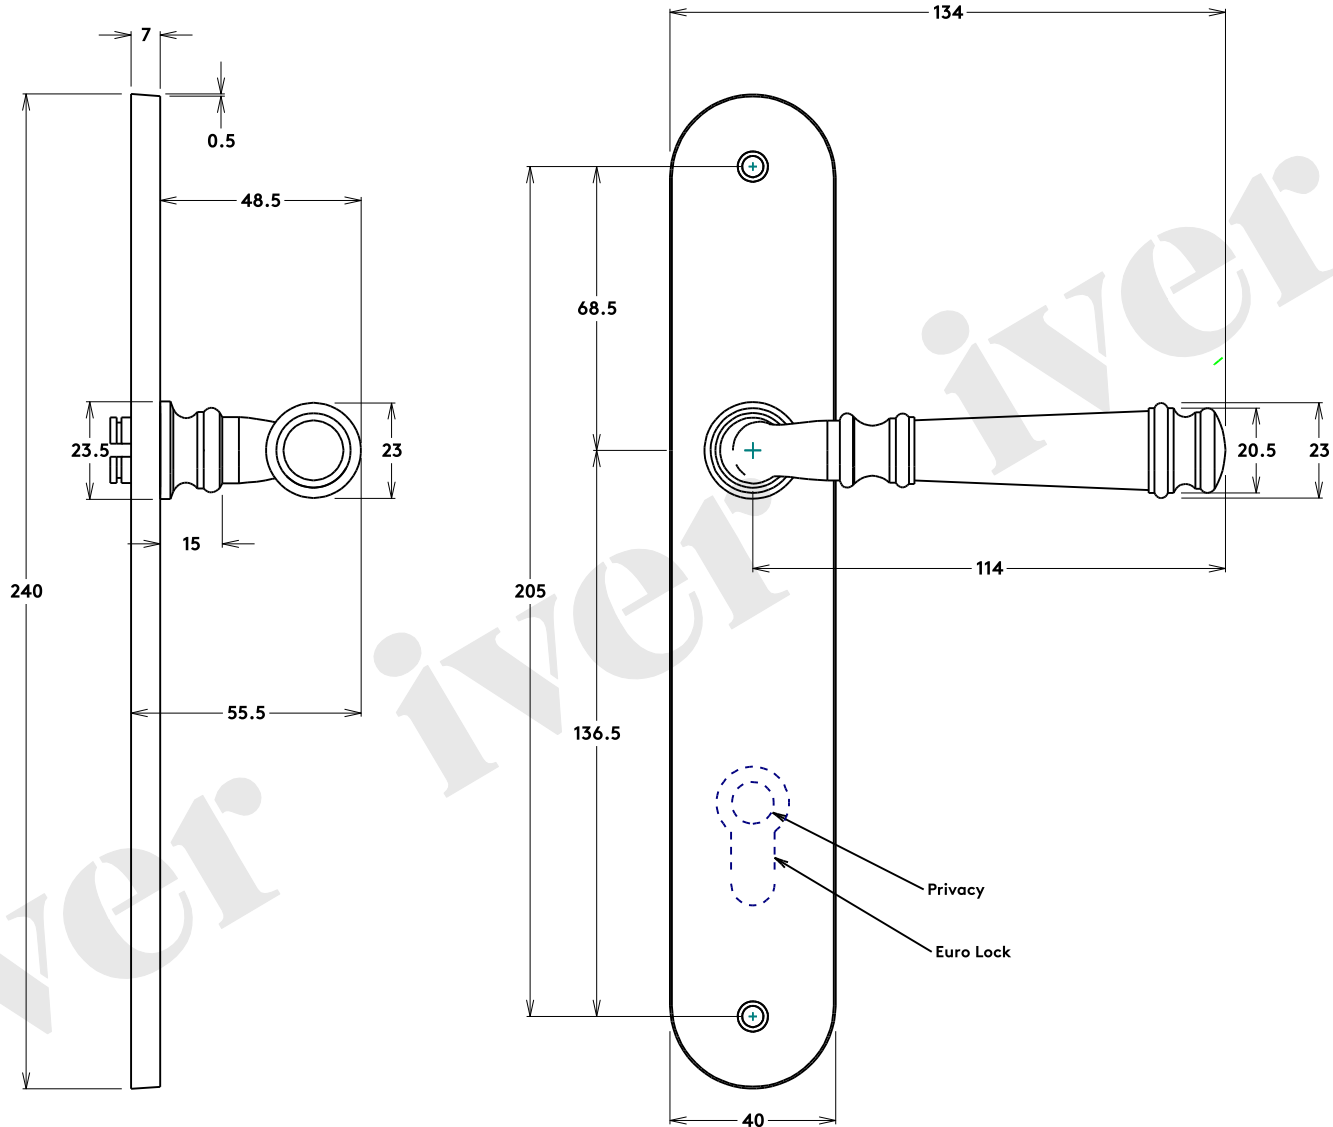

Door Lever Verona Oval Latch/Privacy/Euro Pair H240xW40xP56mm

## Tube Latch Split Cam 'T' Striker Hard & Soft Sprung Backset 60mm

## Component Privacy Adaptor

## Privacy Bolt Round Bolt Backset 60mm