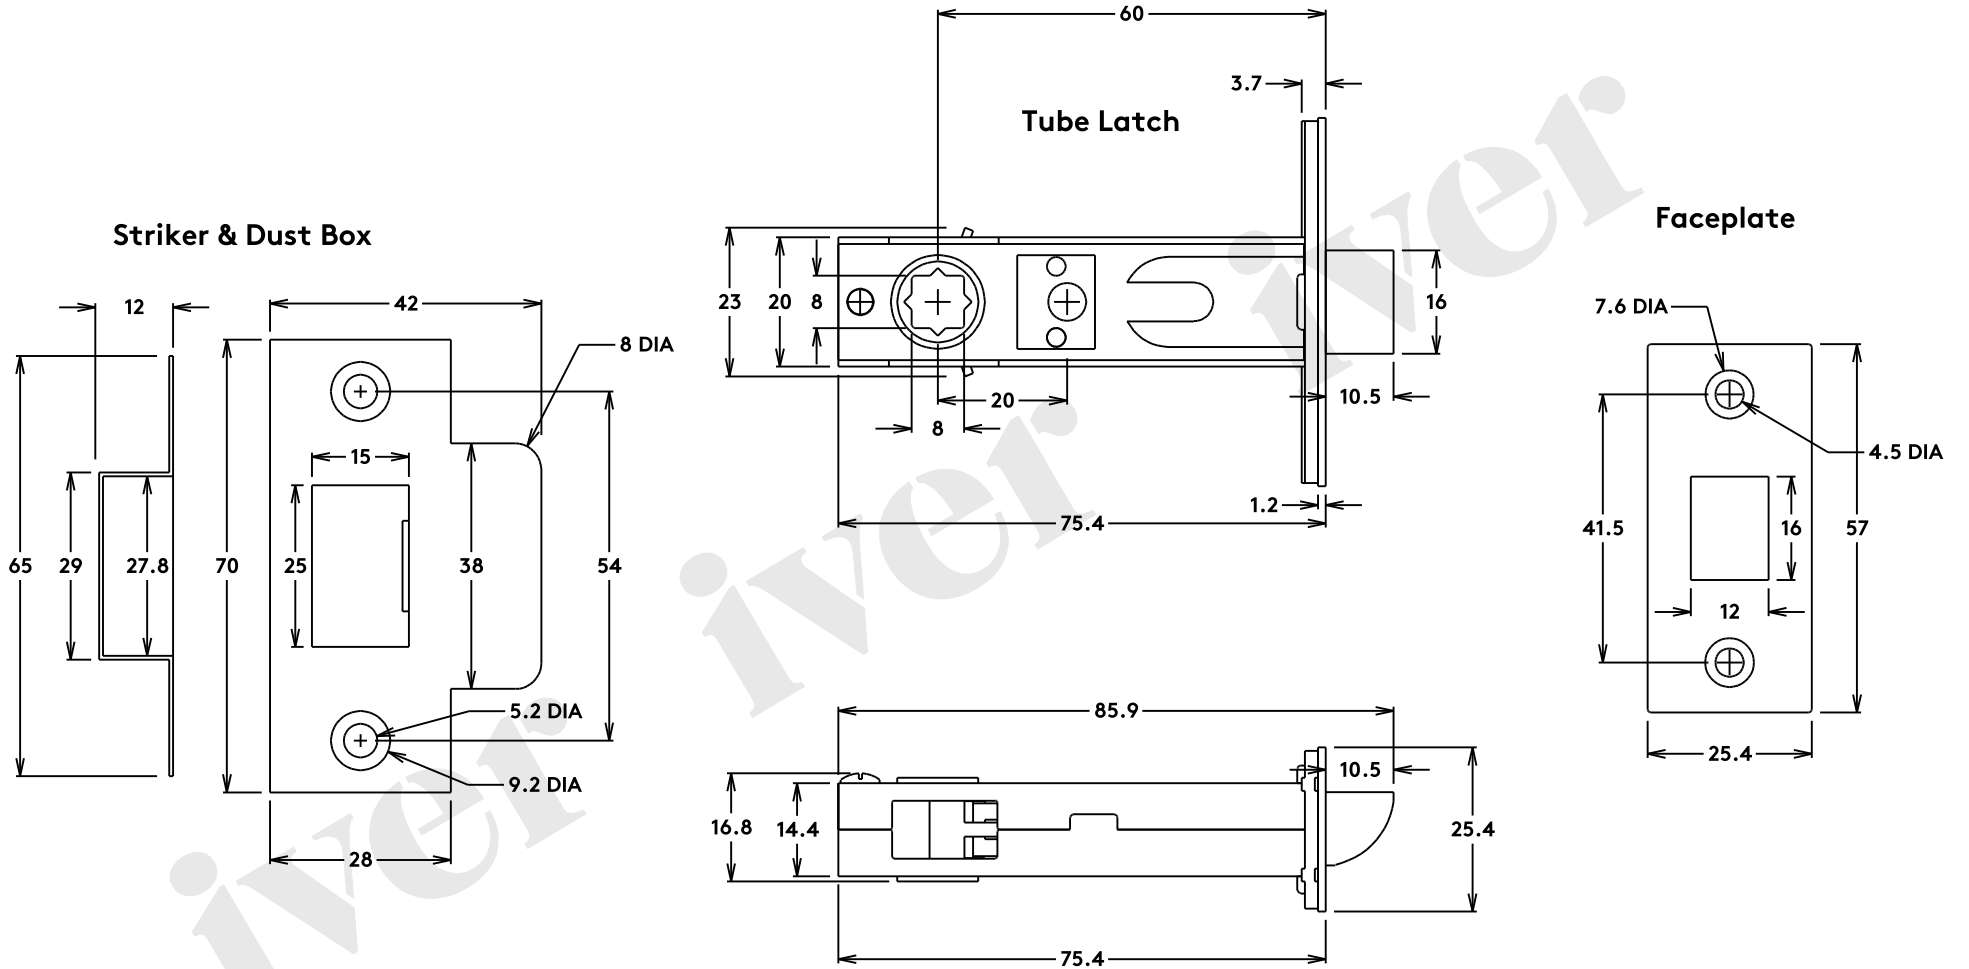

Door Lever Verona Oval Latch/Privacy/Euro Pair H240xW40xP56mm

## Tube Latch Split Cam 'T' Striker Hard & Soft Sprung Backset 60mm

## Privacy Bolt Round Bolt Backset 60mm