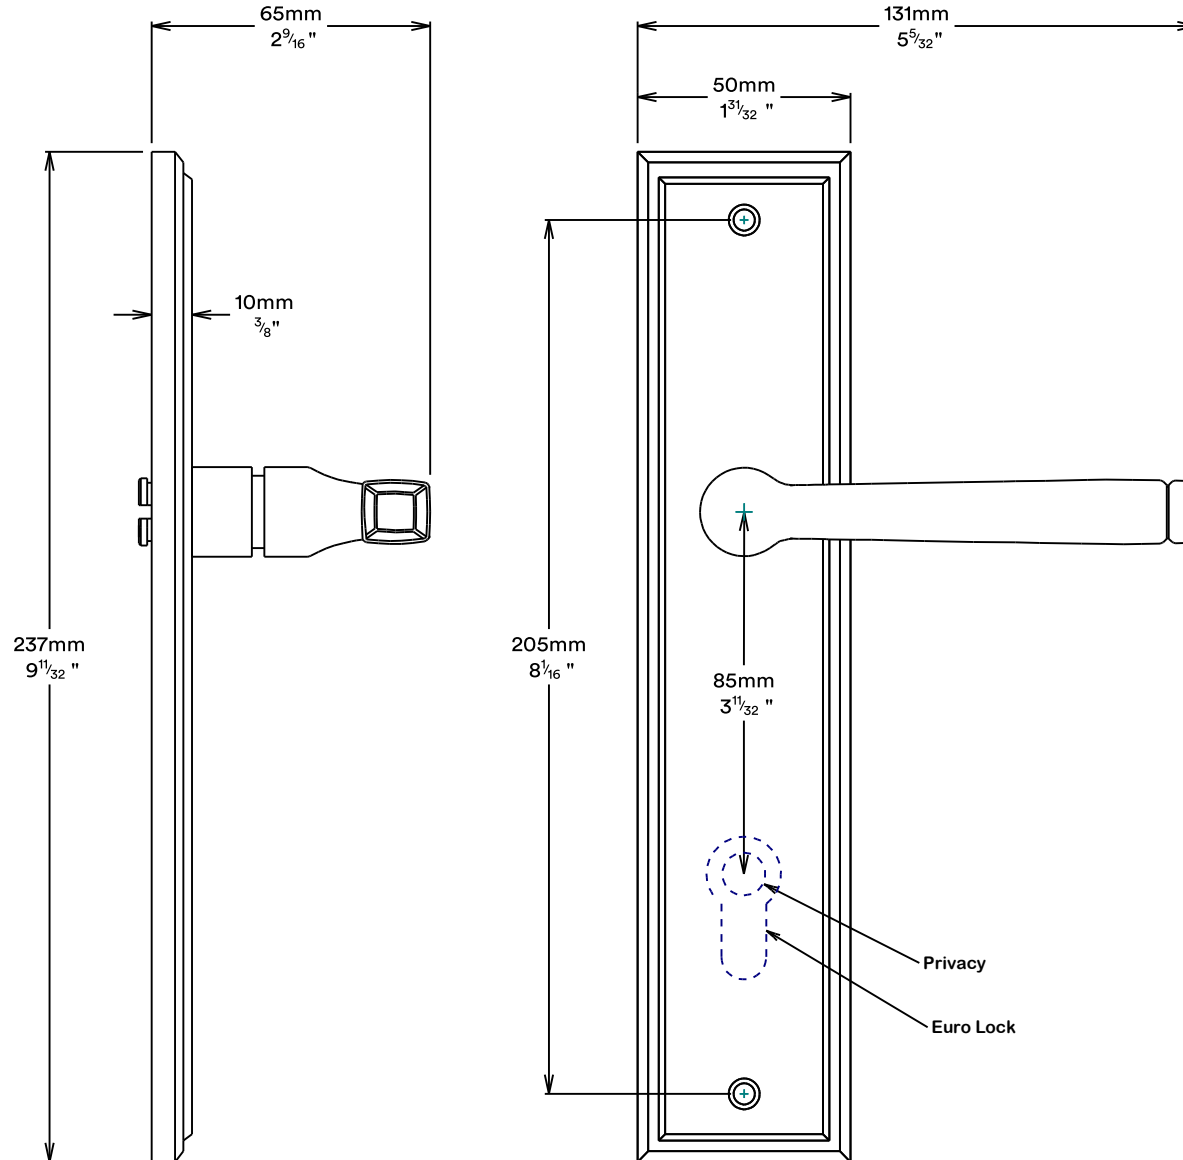

Door Lever Anncy Stepped

iver

Euro Cylinder Key Key

iver

Mortice Lock Euro & Striker

Created for life.