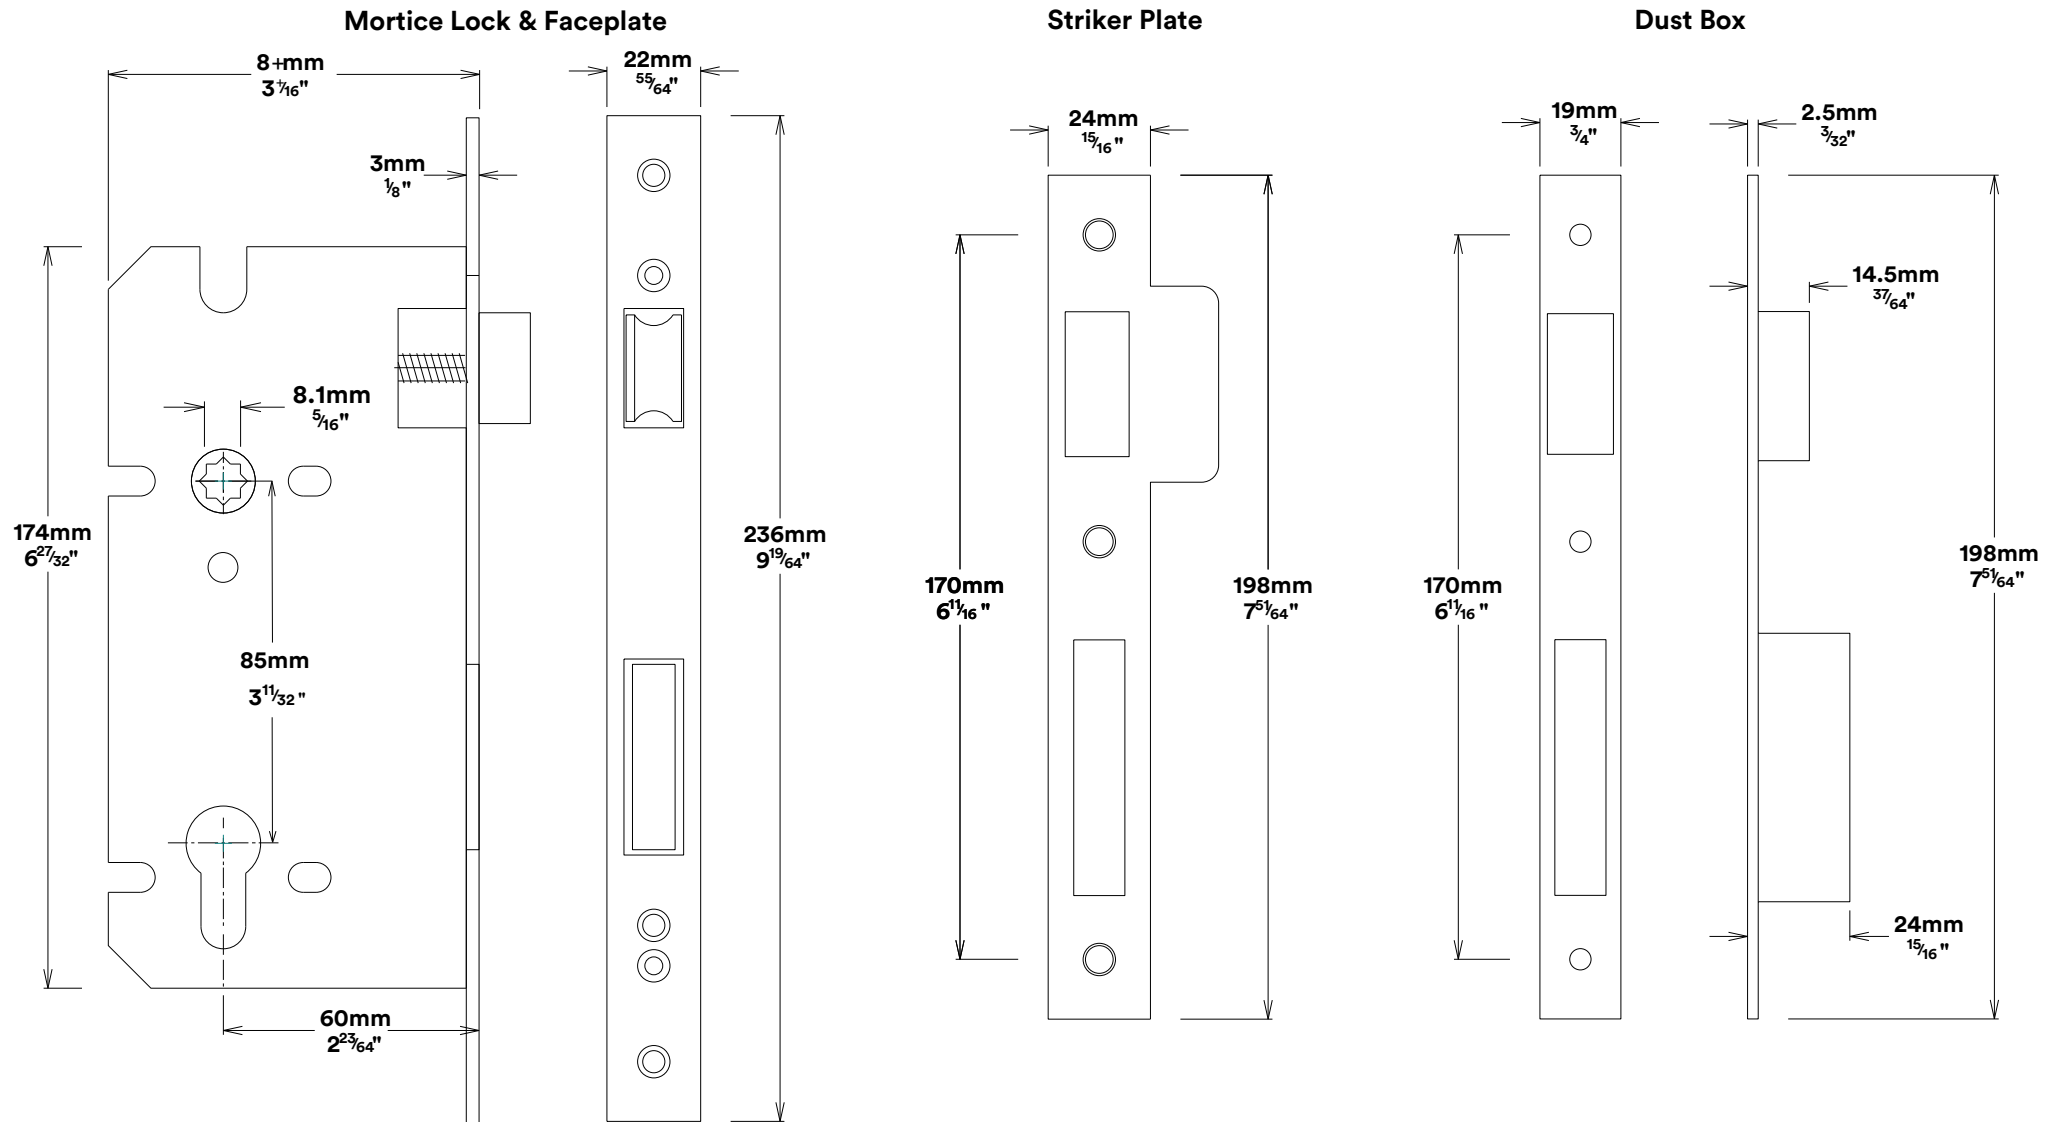

Door Lever Anncy Stepped

iver

Euro Cylinder Key Key

iver

Mortice Lock Euro & Striker

Created for life.