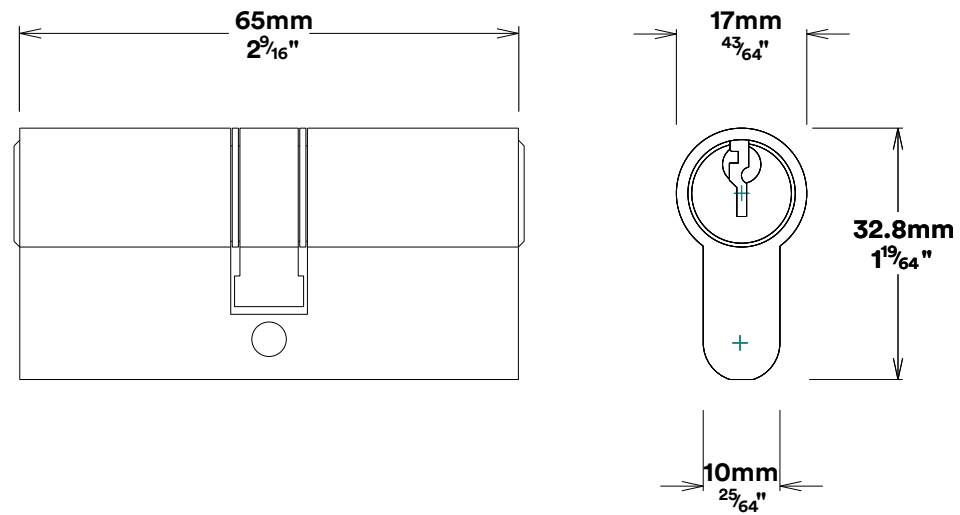

Door Lever Anncy Stepped

iver

Euro Cylinder Key Key

iver

Mortice Lock Euro & Striker

Created for life.