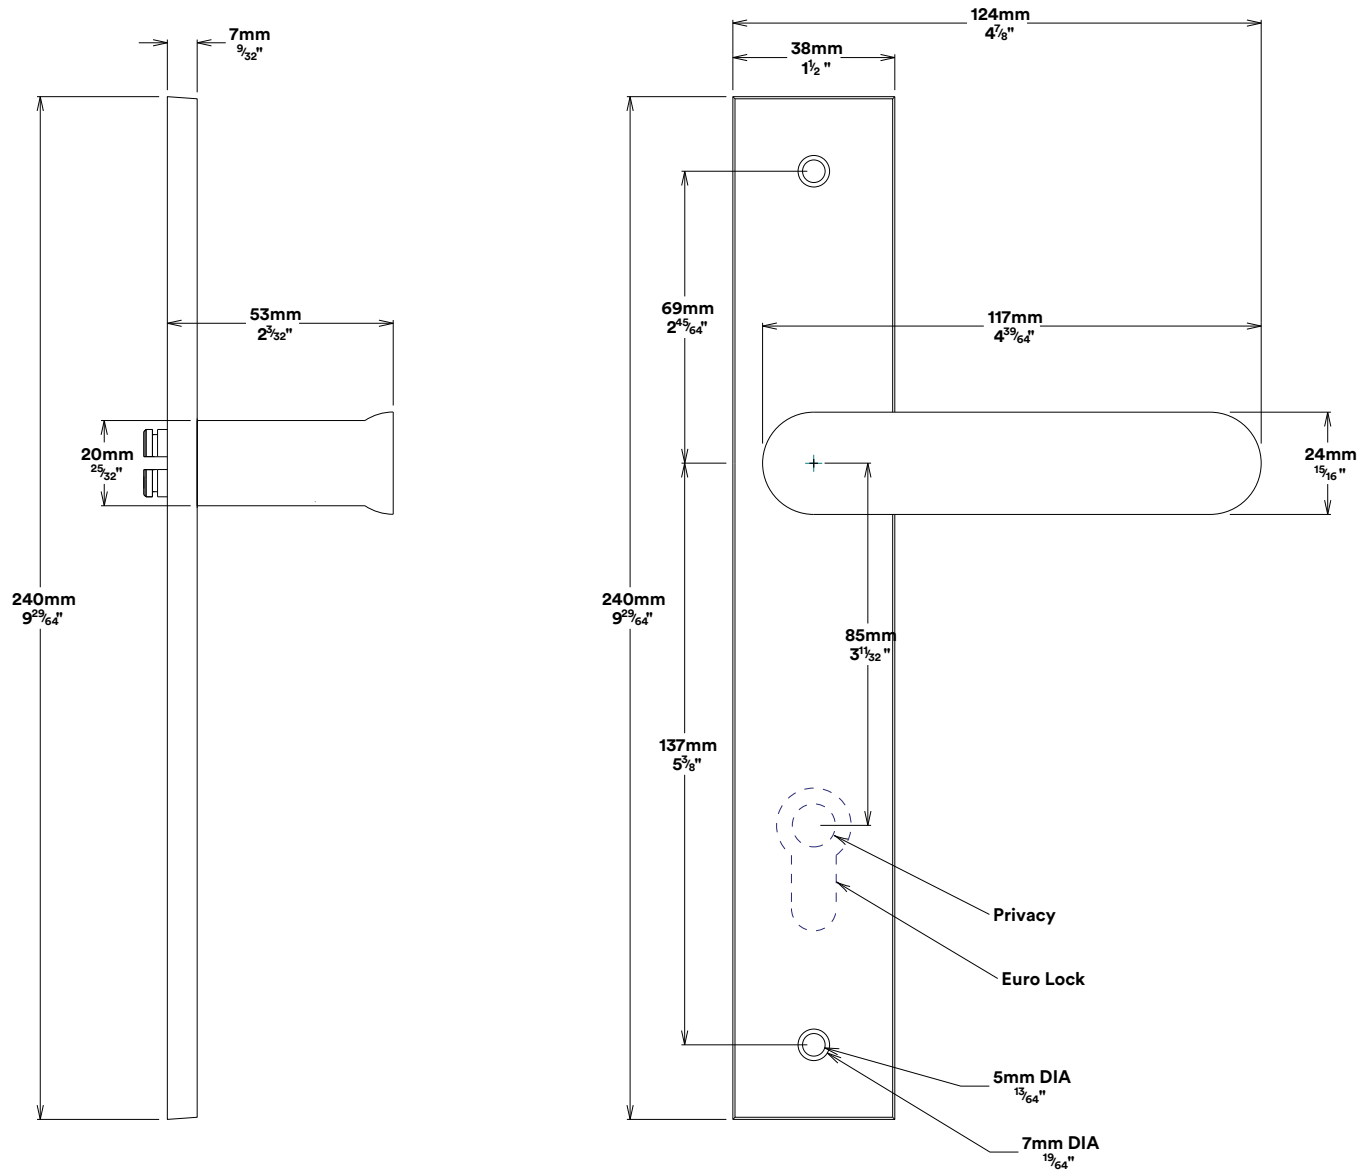

Door Lever Bronte Rectangular

iver

Privacy Adpator Oval

iver

Created for life.

Tube Latch Split Cam & 'T' Striker

Dust Box & Striker

Tube Latch & Faceplate

Privacy Bolt & Striker

Dust Box & Striker

Privacy Bolt & Faceplate

Created for life.