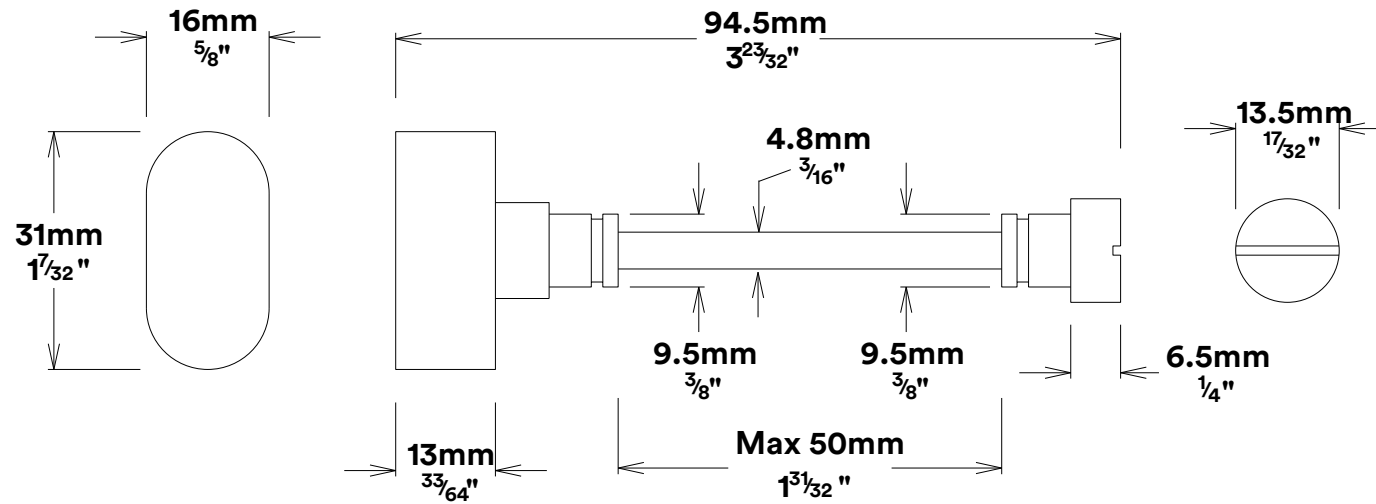

Door Lever Bronte Rectangular

iver

Privacy Adpator Oval

iver

Created for life.

Tube Latch Split Cam & 'T' Striker

Dust Box & Striker

Tube Latch & Faceplate